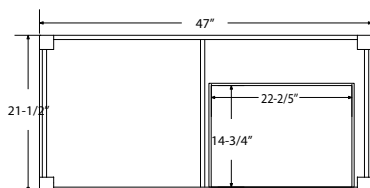

Dimensions

Front

Back

Side

Top

Features

- Solid Wood & Hardwood Construction
- 3 Soft-close Drawers
- 2 Soft-close Door
- Brushed nickel hardware
- Adjustable leg levelers
- cUPC Undermount Basin

Dimensions:

- 48"×22"×34-1/2" (With Top)
- 47"×21"×33-1/2" (Vanity Only)

Vanity Finish:

- White (W)
- Sapphire Gray (SG)

Countertop:

- Black Granite (BK)

Certification:

CARB P2

Countertop & Sink

Dimensions:

Countertop: 48"×22"×0.75"

Rectangle undermount basin: 20.1"×15.2"×7.5"

Dimensions

Front

Back

Side

Top

Features:

- Solid Wood & Hardwood Construction
- 3 Soft-close Drawers
- 2 Soft-close Door
- Brushed nickel hardware
- Adjustable leg levelers
- cUPC Undermount Basin

Dimensions:

- 48"×22"×34-1/2" (With Top)
- 47"×21"×33-1/2" (Vanity Only)