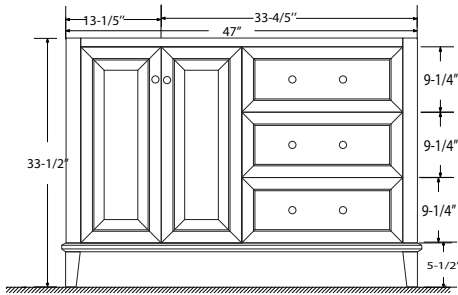

Dimensions

Front

Back

Side

Top

Features

- Solid Wood & Hardwood Construction
- 3 Soft-close Drawers
- 2 Soft-close Door
- Brushed nickel hardware
- Adjustable leg levelers
- cUPC Undermount Basin

Dimensions:

- 48"×22"×34-1/2" (With Top)
- 47"×21"×33-1/2" (Vanity Only)

Vanity Finish:

- White (W)
- Sapphire Gray (SG)

Countertop:

- Black Granite (BK)

Certification:

CARB P2

Countertop & Sink

Dimensions:

Countertop: 48"×22"×0.75"

Rectangle undermount basin: 20.1"×15.2"×7.5"

Dimensions

Front

Back

Side

Top

Features:

- Solid Wood & Hardwood Construction
- 3 Soft-close Drawers
- 2 Soft-close Door
- Brushed nickel hardware
- Adjustable leg levelers
- cUPC Undermount Basin

Dimensions:

- 48"×22"×34-1/2" (With Top)
- 47"×21"×33-1/2" (Vanity Only)