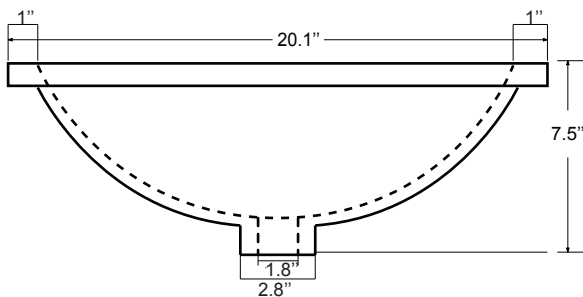

Dimensions

Front

Back

Side

Top

Features

- Solid Wood & Hardwood Construction
- 3 Soft-close Drawers
- 2 Soft-close Door
- Brushed nickel hardware
- Adjustable leg levelers
- cUPC Undermount Basin

Dimensions:

- 48"×22"×34-1/2" (With Top)
- 47"×21"×33-1/2" (Vanity Only)

Vanity Finish:

- White (W)
- Sapphire Gray (SG)

Countertop:

- Black Granite (BK)

Certification:

CARB P2

Countertop & Sink

Dimensions:

Countertop: 48"×22"×0.75"

Rectangle undermount basin: 20.1"×15.2"×7.5"

Dimensions

Front

Back

Side

Top

Features:

- Solid Wood & Hardwood Construction
- 3 Soft-close Drawers
- 2 Soft-close Door
- Brushed nickel hardware
- Adjustable leg levelers
- cUPC Undermount Basin

Dimensions:

- 48"×22"×34-1/2" (With Top)
- 47"×21"×33-1/2" (Vanity Only)