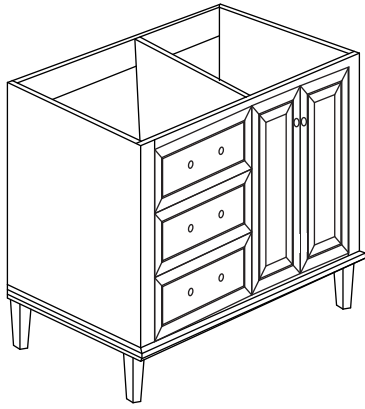

Dimensions

Front

Back

Side

Top

Features

- Solid Wood & Hardwood Construction
- 3 Soft-close Drawers
- 2 Soft-close Door
- Brushed nickel hardware
- Adjustable leg levelers
- cUPC Undermount Basin

Dimensions:

- 48"×22"×34-1/2" (With Top)
- 47"×21"×33-1/2" (Vanity Only)

Vanity Finish:

- White (W)
- Sapphire Gray (SG)

Countertop:

- Black Granite (BK)

Certification:

CARB P2

Countertop & Sink

Dimensions:

Countertop: 48"×22"×0.75"

Rectangle undermount basin: 20.1"×15.2"×7.5"

Dimensions

Front

Back

Side

Top

Features:

- Solid Wood & Hardwood Construction
- 3 Soft-close Drawers
- 2 Soft-close Door
- Brushed nickel hardware
- Adjustable leg levelers
- cUPC Undermount Basin

Dimensions:

- 48"×22"×34-1/2" (With Top)
- 47"×21"×33-1/2" (Vanity Only)