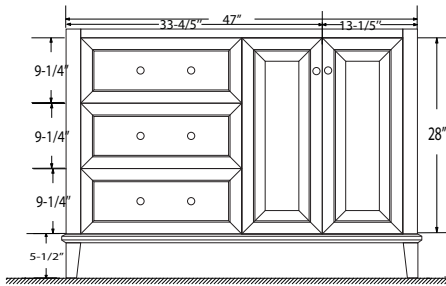

Dimensions

Front

Back

Side

Top

Features

- Solid Wood & Hardwood Construction
- 3 Soft-close Drawers
- 2 Soft-close Door
- Brushed nickel hardware
- Adjustable leg levelers
- cUPC Undermount Basin

Dimensions:

- 48"×22"×34-1/2" (With Top)
- 47"×21"×33-1/2" (Vanity Only)

Vanity Finish:

- White (W)
- Sapphire Gray (SG)

Countertop:

- Black Granite (BK)

Certification:

CARB P2

Countertop & Sink

Dimensions:

Countertop: 48"×22"×0.75"

Rectangle undermount basin: 20.1"×15.2"×7.5"

Dimensions

Front

Back

Side

Top

Features:

- Solid Wood & Hardwood Construction
- 3 Soft-close Drawers
- 2 Soft-close Door
- Brushed nickel hardware
- Adjustable leg levelers
- cUPC Undermount Basin

Dimensions:

- 48"×22"×34-1/2" (With Top)
- 47"×21"×33-1/2" (Vanity Only)