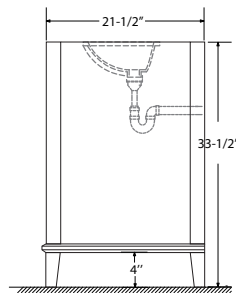

Dimensions

Front

Back

Side

Top

Features

- Solid Wood & Hardwood Construction
- 3 Soft-close Drawers
- 2 Soft-close Door
- Brushed nickel hardware
- Adjustable leg levelers
- cUPC Undermount Basin

Dimensions:

- 48"×22"×34-1/2" (With Top)
- 47"×21"×33-1/2" (Vanity Only)

Vanity Finish:

- White (W)
- Sapphire Gray (SG)

Countertop:

- Black Granite (BK)

Certification:

CARB P2

Countertop & Sink

Dimensions:

Countertop: 48"×22"×0.75"

Rectangle undermount basin: 20.1"×15.2"×7.5"

Dimensions

Front

Back

Side

Top

Features:

- Solid Wood & Hardwood Construction
- 3 Soft-close Drawers
- 2 Soft-close Door
- Brushed nickel hardware
- Adjustable leg levelers
- cUPC Undermount Basin

Dimensions:

- 48"×22"×34-1/2" (With Top)
- 47"×21"×33-1/2" (Vanity Only)