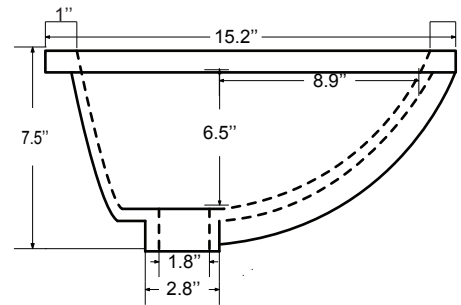

Dimensions

Front

Back

Side

Top

Features

- Solid Wood & Hardwood Construction
- 3 Soft-close Drawers
- 2 Soft-close Door
- Brushed nickel hardware
- Adjustable leg levelers
- cUPC Undermount Basin

Dimensions:

- 48"×22"×34-1/2" (With Top)
- 47"×21"×33-1/2" (Vanity Only)

Vanity Finish:

- White (W)
- Sapphire Gray (SG)

Countertop:

- Black Granite (BK)

Certification:

CARB P2

Countertop & Sink

Dimensions:

Countertop: 48"×22"×0.75"

Rectangle undermount basin: 20.1"×15.2"×7.5"

Dimensions

Front

Back

Side

Top

Features:

- Solid Wood & Hardwood Construction
- 3 Soft-close Drawers
- 2 Soft-close Door
- Brushed nickel hardware
- Adjustable leg levelers
- cUPC Undermount Basin

Dimensions:

- 48"×22"×34-1/2" (With Top)
- 47"×21"×33-1/2" (Vanity Only)