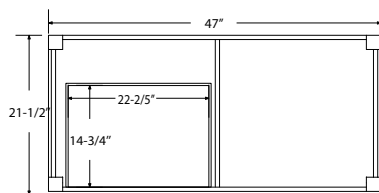

Dimensions

Front

Back

Side

Top

Features

- Solid Wood & Hardwood Construction
- 3 Soft-close Drawers
- 2 Soft-close Door
- Brushed nickel hardware
- Adjustable leg levelers
- cUPC Undermount Basin

Dimensions:

Dimensions:

Countertop: 48"×22"×0.75"

Rectangle undermount basin: 20.1"×15.2"×7.5"

Dimensions

Front

Back

Side

Top

Features:

- Solid Wood & Hardwood Construction
- 3 Soft-close Drawers
- 2 Soft-close Door
- Brushed nickel hardware
- Adjustable leg levelers
- cUPC Undermount Basin

Dimensions:

- 48"×22"×34-1/2" (With Top)
- 47"×21"×33-1/2" (Vanity Only)