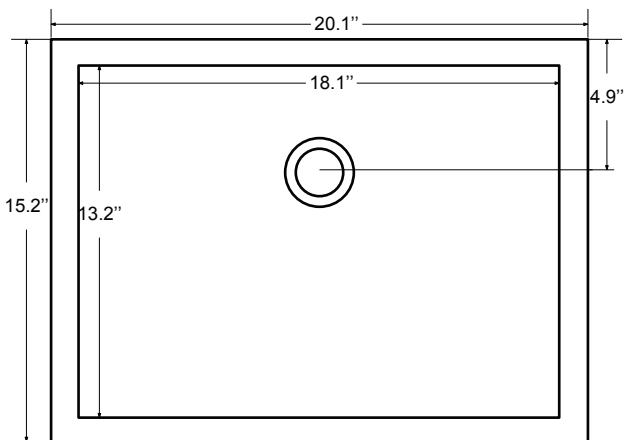

Dimensions

Front

Back

Side

Top

Features

- Solid Wood & Hardwood Construction
- 3 Soft-close Drawers
- 2 Soft-close Door
- Brushed nickel hardware
- Adjustable leg levelers
- cUPC Undermount Basin

Dimensions:

- 48"×22"×34-1/2" (With Top)
- 47"×21"×33-1/2" (Vanity Only)

Vanity Finish:

- White (W)
- Sapphire Gray (SG)

Countertop:

- Black Granite (BK)

Certification:

CARB P2

Countertop & Sink

Dimensions:

Countertop: 48"×22"×0.75"

Rectangle undermount basin: 20.1"×15.2"×7.5"

Dimensions

Front

Back

Side

Top

Features:

- Solid Wood & Hardwood Construction
- 3 Soft-close Drawers
- 2 Soft-close Door
- Brushed nickel hardware
- Adjustable leg levelers
- cUPC Undermount Basin

Dimensions:

- 48"×22"×34-1/2" (With Top)
- 47"×21"×33-1/2" (Vanity Only)