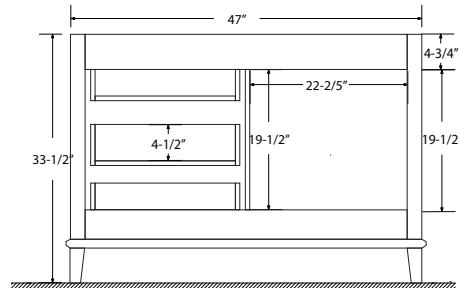

Dimensions

Front

Back

Side

Top

Features

- Solid Wood & Hardwood Construction
- 3 Soft-close Drawers
- 2 Soft-close Door
- Brushed nickel hardware
- Adjustable leg levelers
- cUPC Undermount Basin

Dimensions:

Dimensions:

Countertop: 48"×22"×0.75"

Rectangle undermount basin: 20.1"×15.2"×7.5"

Dimensions

Front

Back

Side

Top

Features:

- Solid Wood & Hardwood Construction
- 3 Soft-close Drawers
- 2 Soft-close Door
- Brushed nickel hardware
- Adjustable leg levelers
- cUPC Undermount Basin

Dimensions:

- 48"×22"×34-1/2" (With Top)
- 47"×21"×33-1/2" (Vanity Only)