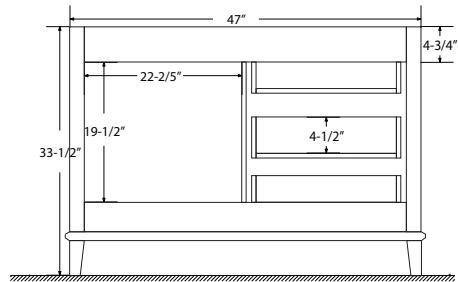

Dimensions

Front

Back

Side

Top

Features

- Solid Wood & Hardwood Construction
- 3 Soft-close Drawers
- 2 Soft-close Door
- Brushed nickel hardware
- Adjustable leg levelers
- cUPC Undermount Basin

Dimensions:

- 48"×22"×34-1/2" (With Top)
- 47"×21"×33-1/2" (Vanity Only)

Vanity Finish:

- White (W)
- Sapphire Gray (SG)

Countertop:

- Black Granite (BK)

Certification:

CARB P2

Countertop & Sink

Dimensions:

Countertop: 48"×22"×0.75"

Rectangle undermount basin: 20.1"×15.2"×7.5"

Dimensions

Front

Back

Side

Top

Features:

- Solid Wood & Hardwood Construction
- 3 Soft-close Drawers
- 2 Soft-close Door
- Brushed nickel hardware
- Adjustable leg levelers
- cUPC Undermount Basin

Dimensions:

- 48"×22"×34-1/2" (With Top)
- 47"×21"×33-1/2" (Vanity Only)