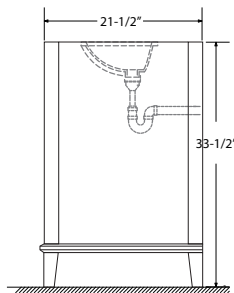

Dimensions

Front

Back

Side

Top

Features

- Solid Wood & Hardwood Construction
- 3 Soft-close Drawers
- 2 Soft-close Door
- Brushed nickel hardware
- Adjustable leg levelers
- cUPC Undermount Basin

Dimensions:

Dimensions:

Countertop: 48"×22"×0.75"

Rectangle undermount basin: 20.1"×15.2"×7.5"

Dimensions

Front

Back

Side

Top

Features:

- Solid Wood & Hardwood Construction
- 3 Soft-close Drawers
- 2 Soft-close Door
- Brushed nickel hardware
- Adjustable leg levelers
- cUPC Undermount Basin

Dimensions:

- 48"×22"×34-1/2" (With Top)
- 47"×21"×33-1/2" (Vanity Only)