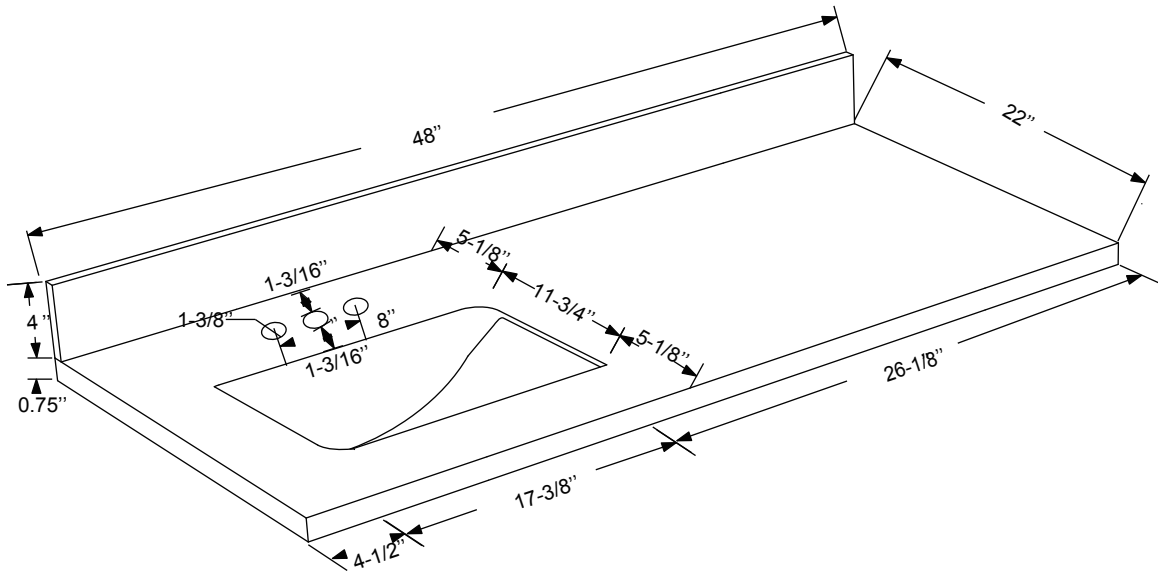

Dimensions

Front

Back

Side

Top

Features

- Solid Wood & Hardwood Construction
- 3 Soft-close Drawers
- 2 Soft-close Door
- Brushed nickel hardware
- Adjustable leg levelers
- cUPC Undermount Basin

Dimensions:

- 48"×22"×34-1/2" (With Top)
- 47"×21"×33-1/2" (Vanity Only)

Vanity Finish:

- White (W)
- Sapphire Gray (SG)

Countertop:

- Black Granite (BK)

Certification:

CARB P2

Countertop & Sink

Dimensions:

Countertop: 48"×22"×0.75"

Rectangle undermount basin: 20.1"×15.2"×7.5"

Dimensions

Front

Back

Side

Top

Features:

- Solid Wood & Hardwood Construction
- 3 Soft-close Drawers
- 2 Soft-close Door
- Brushed nickel hardware
- Adjustable leg levelers
- cUPC Undermount Basin

Dimensions:

- 48"×22"×34-1/2" (With Top)
- 47"×21"×33-1/2" (Vanity Only)