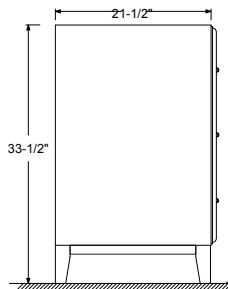

Dimensions

Front

Back

Side

Top

Features:

- Solid Wood & Hardwood Construction
- 6 Soft-close Drawers
- Chrome finish hardware
- Adjustable leg levelers
- cUPC Undermount Basin

Dimensions:

- 42"×22"×34.5" (With Top)
- 41"×21"×33.5" (Vanity Only)

Vanity Finish:

- White (W)
- Sapphire Gray (SG)

Countertop:

- Italian carrara white marble (CW)

Certification:

CARB P2

Features:

- Solid Wood & Hardwood Construction
- 6 Soft-close Drawers
- Chrome finish hardware
- Adjustable leg levelers
- cUPC Undermount Basin

Dimensions

Dimensions:

- 60"×22"×34.5" (With Top)
- 59"×21"×33.5" (Vanity Only)