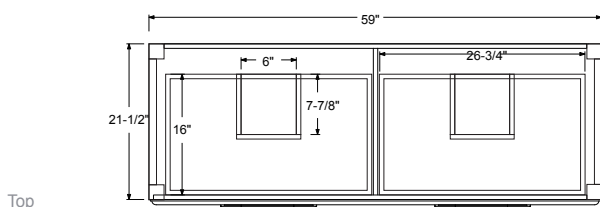

Certification: