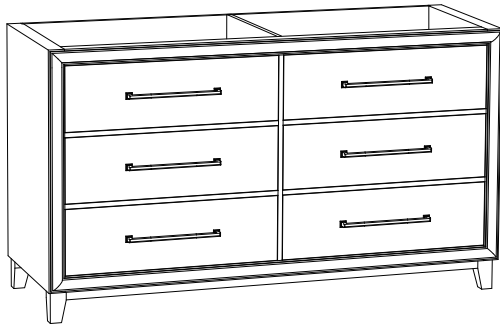

Dimensions

Front

Back

Side

Top

Features:

- Solid Wood & Hardwood Construction
- 6 Soft-close Drawers
- Chrome finish hardware
- Adjustable leg levelers
- cUPC Undermount Basin

Dimensions:

- 42"×22"×34.5" (With Top)
- 41"×21"×33.5" (Vanity Only)

Vanity Finish:

- White (W)
- Sapphire Gray (SG)

Countertop:

- Italian carrara white marble (CW)

Certification:

CARB P2

Features:

- Solid Wood & Hardwood Construction
- 6 Soft-close Drawers
- Chrome finish hardware
- Adjustable leg levelers
- cUPC Undermount Basin

Dimensions

Dimensions:

- 60"×22"×34.5" (With Top)
- 59"×21"×33.5" (Vanity Only)