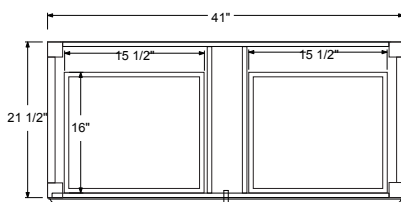

Dimensions

Front

Back

Side

Top

Features:

- Solid Wood & Hardwood Construction
- 6 Soft-close Drawers
- Chrome finish hardware
- Adjustable leg levelers
- cUPC Undermount Basin

Dimensions:

- 42"×22"×34.5" (With Top)
- 41"×21"×33.5" (Vanity Only)

Vanity Finish:

- White (W)
- Sapphire Gray (SG)

Countertop:

- Italian carrara white marble (CW)

Certification:

CARB P2

Features:

- Solid Wood & Hardwood Construction
- 6 Soft-close Drawers
- Chrome finish hardware
- Adjustable leg levelers
- cUPC Undermount Basin

Dimensions

Dimensions:

- 60"×22"×34.5" (With Top)
- 59"×21"×33.5" (Vanity Only)