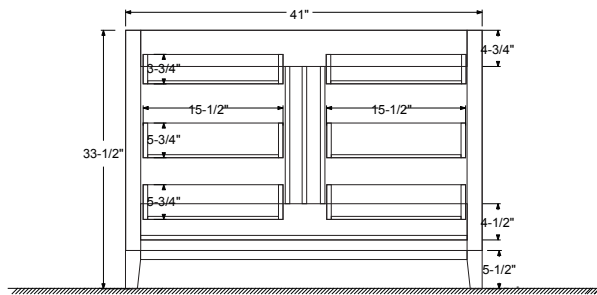

Dimensions

Front

Back

Side

Top

Features:

- Solid Wood & Hardwood Construction
- 6 Soft-close Drawers
- Chrome finish hardware
- Adjustable leg levelers
- cUPC Undermount Basin

Dimensions:

- 42"×22"×34.5" (With Top)
- 41"×21"×33.5" (Vanity Only)

Vanity Finish:

- White (W)
- Sapphire Gray (SG)

Countertop:

- Italian carrara white marble (CW)

Certification:

CARB P2

Features:

- Solid Wood & Hardwood Construction
- 6 Soft-close Drawers
- Chrome finish hardware
- Adjustable leg levelers
- cUPC Undermount Basin

Dimensions

Dimensions:

- 60"×22"×34.5" (With Top)
- 59"×21"×33.5" (Vanity Only)