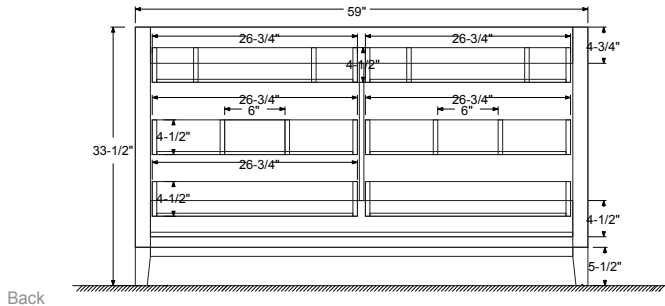

Vanity Finish:

- White (W)
- Sapphire Gray (SG)