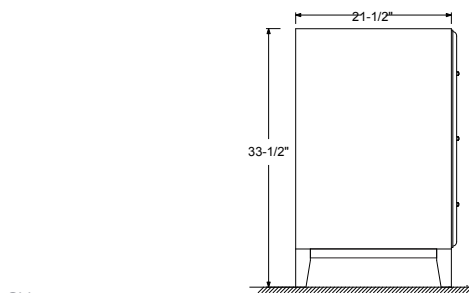

Countertop:

- Italian carrara white marble (CW)