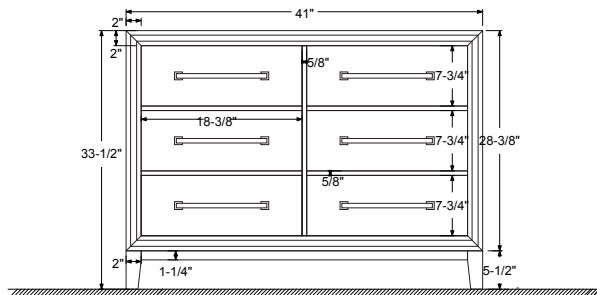

Dimensions

Front

Back

Side

Top

Features:

- Solid Wood & Hardwood Construction
- 6 Soft-close Drawers
- Chrome finish hardware
- Adjustable leg levelers
- cUPC Undermount Basin

Dimensions:

- 42"×22"×34.5" (With Top)
- 41"×21"×33.5" (Vanity Only)

Vanity Finish:

- White (W)
- Sapphire Gray (SG)

Countertop:

- Italian carrara white marble (CW)

Certification:

CARB P2

Features:

- Solid Wood & Hardwood Construction
- 6 Soft-close Drawers
- Chrome finish hardware
- Adjustable leg levelers
- cUPC Undermount Basin

Dimensions

Dimensions:

- 60"×22"×34.5" (With Top)
- 59"×21"×33.5" (Vanity Only)