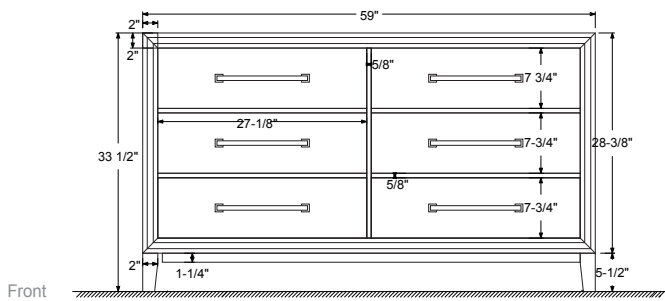

Dimensions

Front

Back

Side

Top

Features:

- Solid Wood & Hardwood Construction
- 6 Soft-close Drawers
- Chrome finish hardware
- Adjustable leg levelers
- cUPC Undermount Basin

Dimensions:

- 42"×22"×34.5" (With Top)
- 41"×21"×33.5" (Vanity Only)

Vanity Finish:

- White (W)
- Sapphire Gray (SG)

Countertop:

- Italian carrara white marble (CW)

Certification:

CARB P2

Features:

- Solid Wood & Hardwood Construction
- 6 Soft-close Drawers
- Chrome finish hardware
- Adjustable leg levelers
- cUPC Undermount Basin

Dimensions

Dimensions:

- 60"×22"×34.5" (With Top)
- 59"×21"×33.5" (Vanity Only)