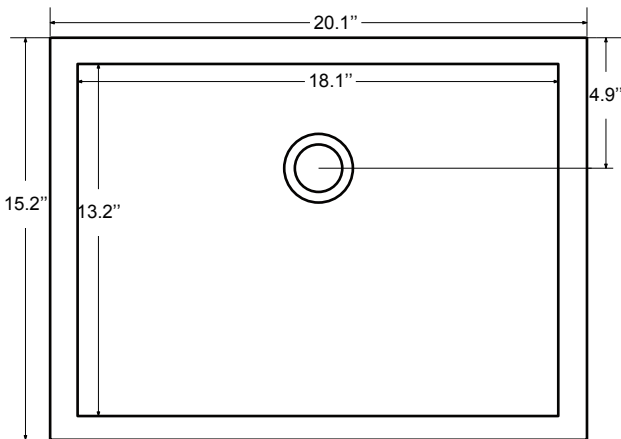

Countertop & Sink

Dimensions:

Countertop: 72"×22"×2.4"

Rectangle undermount basin: 20.1"×15.2"×7.5"