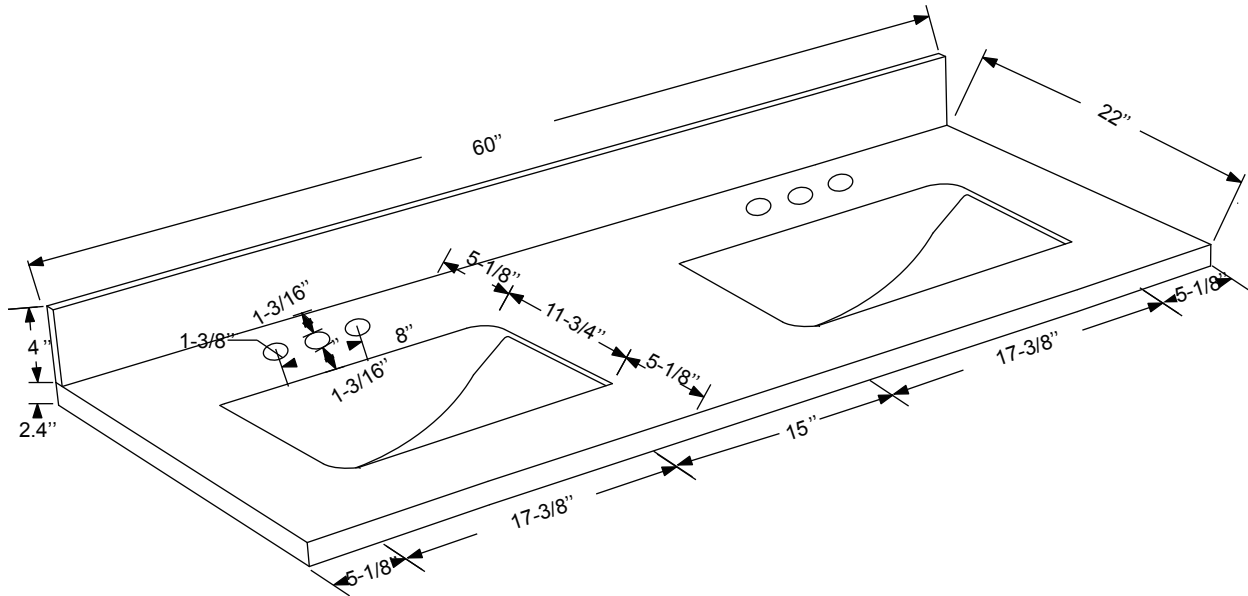

Countertop & Sink

Dimensions:

Countertop: 60"×22"×2.4"

Rectangle undermount basin: 20.1"×15.2"×7.5"