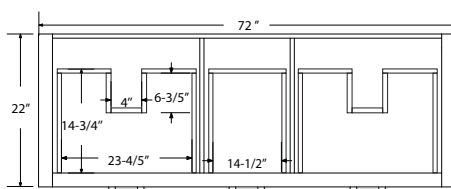

Countertop: 60"×22"×2.4"

Rectangle undermount basin: 20.1"×15.2"×7.5"

Dimensions

Front

Back

Side

Top

Features:

- Solid Wood & Hardwood Construction
- 4 Soft-close Drawers
- 1 Open Shelf
- Brushed nickel hardware
- Adjustable leg levelers
- cUPC Undermount Basin

Dimensions:

- 72"×22"×34.5" (With Top)
- 72"×22"×32.1" (Vanity Only)

## Dimensions

Size: 24"×31.5"

## Dimensions

Size: 28"×31.5"