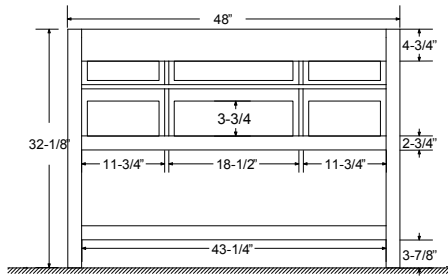

Dimensions

Front

Back

Side

Top

Features:

- Solid Wood & Hardwood Construction
- 5 Soft-close Drawers
- 1 Open Shelf
- Brushed nickel hardware
- Adjustable leg levelers
- cUPC Undermount Basin

Dimensions:

#### Dimensions:

Countertop: 48"×22"×2.4"

Rectangle undermount basin: 20.1"×15.2"×7.5"

Dimensions

Front

Back

Side

Top

## Dimensions

Size: 24"×31.5"

## Dimensions

Size: 28"×31.5"