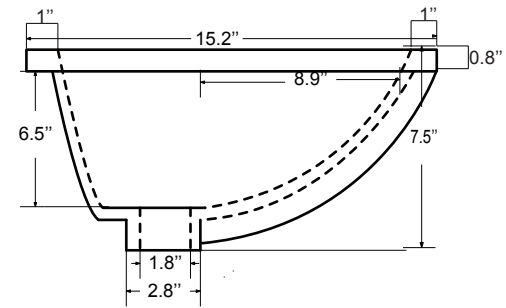

Countertop & Sink

Dimensions:

Countertop: 60"×22"×2.4"

Rectangle undermount basin: 20.1"×15.2"×7.5"