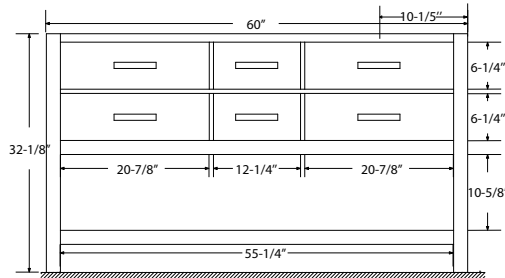

#### Dimensions:

Countertop: 48"×22"×2.4"

Rectangle undermount basin: 20.1"×15.2"×7.5"

Dimensions

Front

Back

Side

Top

Features :

- Solid Wood & Hardwood Construction
- 4 Soft-close Drawers
- 1 Open Shelf
- Brushed nickel hardware
- Adjustable leg levelers
- cUPC Undermount Basin

Dimensions:

- 60"×22"×34.5" (With Top)
- 60"×22"×32.1" (Vanity Only)

## Dimensions

Size: 24"×31.5"

## Dimensions

Size: 28"×31.5"