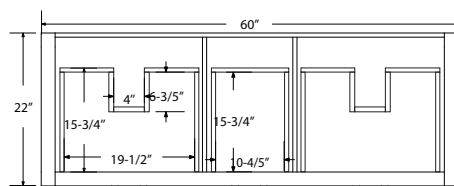

#### Dimensions:

Countertop: 48"×22"×2.4"

Rectangle undermount basin: 20.1"×15.2"×7.5"

Dimensions

Front

Back

Side

Top

Features :

- Solid Wood & Hardwood Construction
- 4 Soft-close Drawers
- 1 Open Shelf
- Brushed nickel hardware
- Adjustable leg levelers
- cUPC Undermount Basin

Dimensions:

- 60"×22"×34.5" (With Top)
- 60"×22"×32.1" (Vanity Only)

## Dimensions

Size: 24"×31.5"

## Dimensions

Size: 28"×31.5"