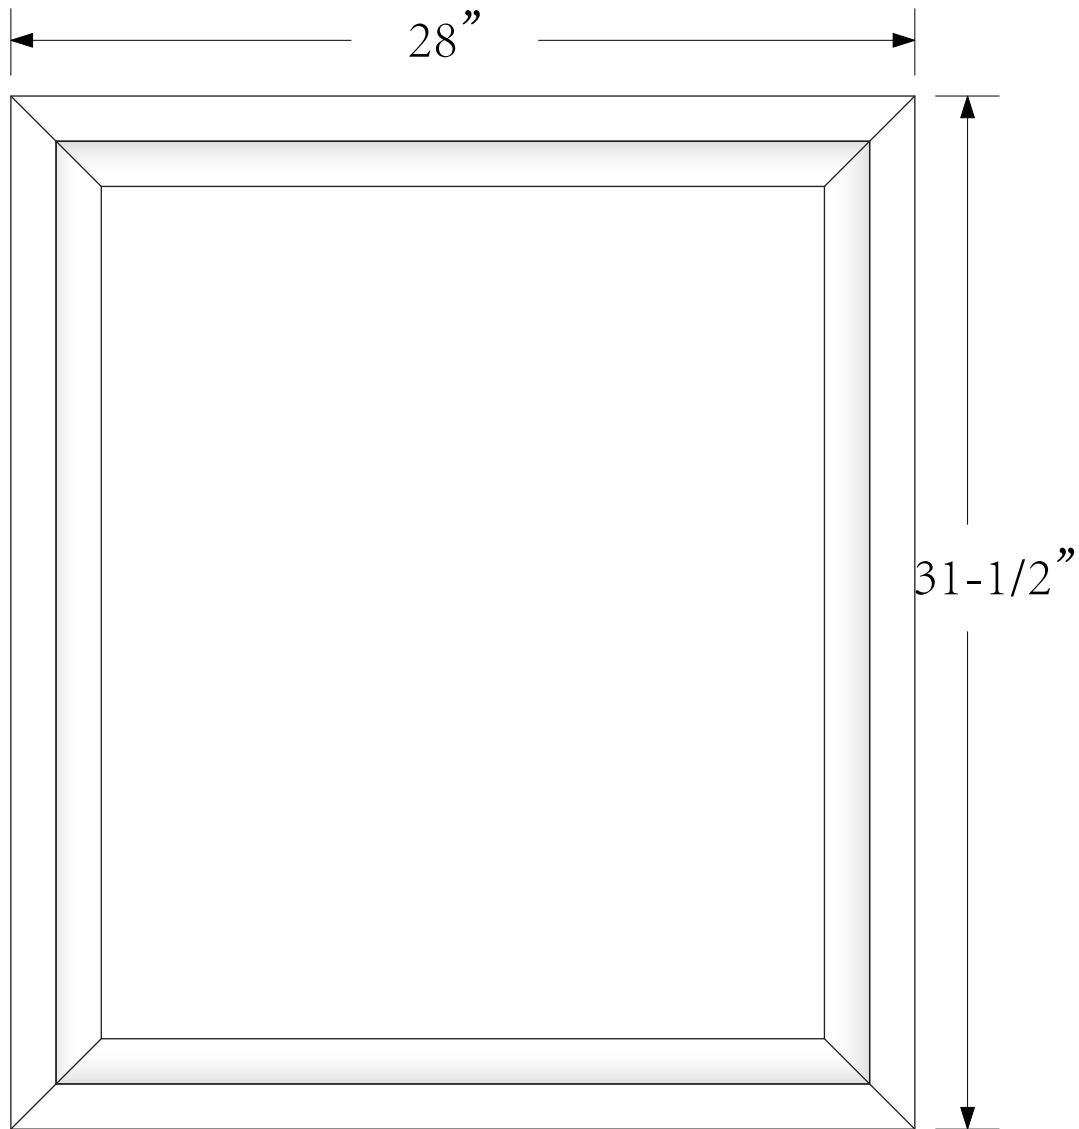

#### Dimensions:

Countertop: 48"×22"×2.4"

Rectangle undermount basin: 20.1"×15.2"×7.5"

Dimensions

Front

Back

Side

Top

Countertop: 72"×22"×2.4"

Rectangle undermount basin: 20.1"×15.2"×7.5"

## Dimensions

Size: 24"×31.5"

## Dimensions

Size: 28"×31.5"