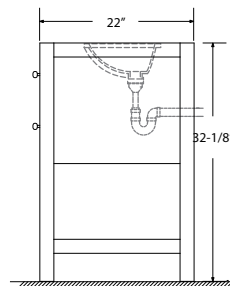

#### Dimensions:

Countertop: 48"×22"×2.4"

Rectangle undermount basin: 20.1"×15.2"×7.5"

Dimensions

Front

Back

Side

Top

Features :

- Solid Wood & Hardwood Construction
- 4 Soft-close Drawers
- 1 Open Shelf
- Brushed nickel hardware
- Adjustable leg levelers
- cUPC Undermount Basin

Dimensions:

- 60"×22"×34.5" (With Top)
- 60"×22"×32.1" (Vanity Only)

## Dimensions

Size: 24"×31.5"

## Dimensions

Size: 28"×31.5"