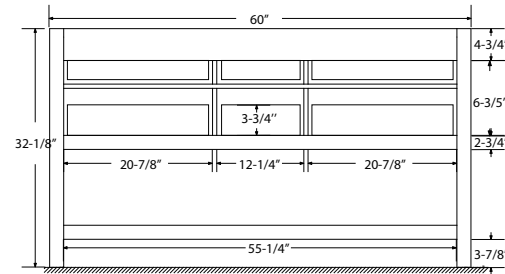

#### Dimensions:

Countertop: 48"×22"×2.4"

Rectangle undermount basin: 20.1"×15.2"×7.5"

Dimensions

Front

Back

Side

Top

Countertop: 60"×22"×2.4"

Rectangle undermount basin: 20.1"×15.2"×7.5"

Dimensions

Front

Back

Side

Top

Features:

## Dimensions

Size: 24"×31.5"

## Dimensions

Size: 28"×31.5"