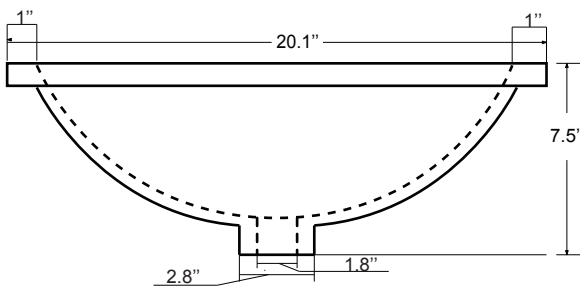

Countertop & Sink

Dimensions:

Countertop: 60"×22"×2.4"

Rectangle undermount basin: 20.1"×15.2"×7.5"