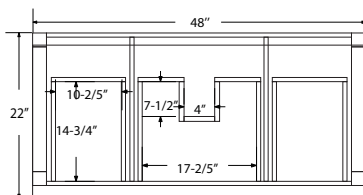

Dimensions

Front

Back

Side

Top

Features:

- Solid Wood & Hardwood Construction
- 5 Soft-close Drawers
- 1 Open Shelf
- Brushed nickel hardware
- Adjustable leg levelers
- cUPC Undermount Basin

Dimensions:

#### Dimensions:

Countertop: 48"×22"×2.4"

Rectangle undermount basin: 20.1"×15.2"×7.5"

Dimensions

Front

Back

Side

Top

## Dimensions

Size: 24"×31.5"

## Dimensions

Size: 28"×31.5"