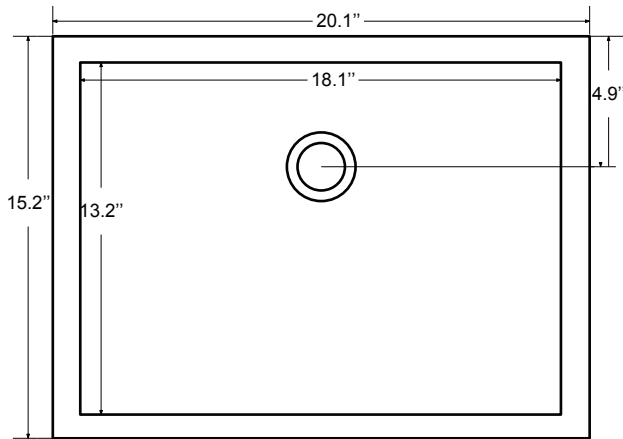

#### Dimensions:

Countertop: 48"×22"×2.4"

Rectangle undermount basin: 20.1"×15.2"×7.5"

Dimensions

Front

Back

Side

Top

Countertop: 60"×22"×2.4"

Rectangle undermount basin: 20.1"×15.2"×7.5"

Dimensions

Front

Back

Side

Top

Features:

## Dimensions

Size: 24"×31.5"

## Dimensions

Size: 28"×31.5"