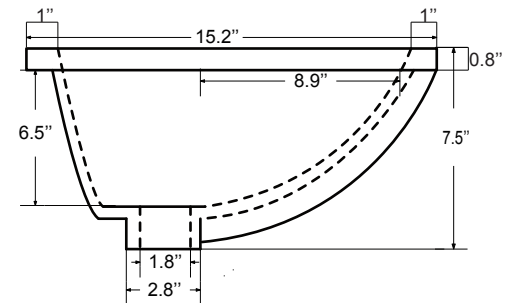

Countertop & Sink

Dimensions:

Countertop: 72"×22"×2.4"

Rectangle undermount basin: 20.1"×15.2"×7.5"