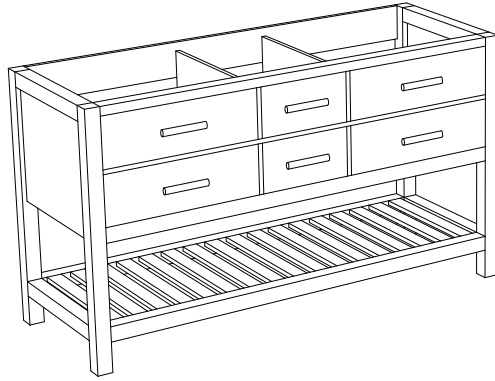

Dimensions