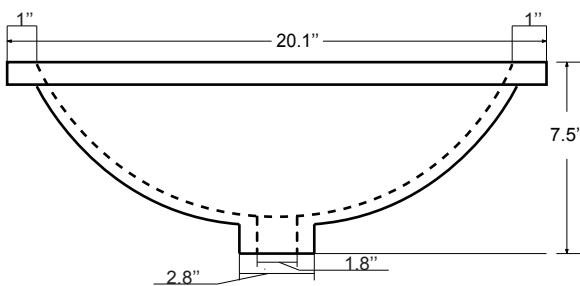

Countertop & Sink

Dimensions:

Countertop: 72"×22"×2.4"

Rectangle undermount basin: 20.1"×15.2"×7.5"