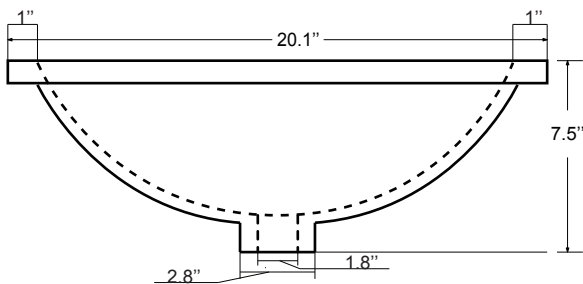

Dimensions

Front

Back

Side

Top

Features:

- Solid Wood & Hardwood Construction
- 5 Soft-close Drawers
- 1 Open Shelf
- Brushed nickel hardware
- Adjustable leg levelers
- cUPC Undermount Basin

Dimensions:

#### Dimensions:

Countertop: 48"×22"×2.4"

Rectangle undermount basin: 20.1"×15.2"×7.5"

Dimensions

Front

Back

Side

Top

Countertop: 60"×22"×2.4"

Rectangle undermount basin: 20.1"×15.2"×7.5"

Dimensions

Front

Back

Side

Top

Features:

## Dimensions

Size: 28"×31.5"