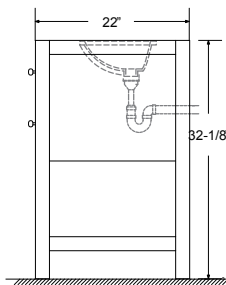

Dimensions

Front

Back

Side

Top

Features:

- Solid Wood & Hardwood Construction
- 5 Soft-close Drawers
- 1 Open Shelf
- Brushed nickel hardware
- Adjustable leg levelers
- cUPC Undermount Basin

Dimensions:

#### Dimensions:

Countertop: 48"×22"×2.4"

Rectangle undermount basin: 20.1"×15.2"×7.5"

Dimensions

Front

Back

Side

Top

## Dimensions

Size: 24"×31.5"

## Dimensions

Size: 28"×31.5"