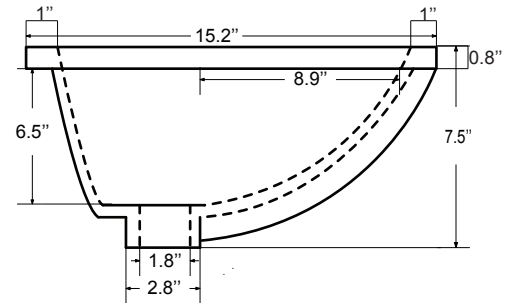

Dimensions

Front

Back

Side

Top

Features:

- Solid Wood & Hardwood Construction
- 5 Soft-close Drawers
- 1 Open Shelf
- Brushed nickel hardware
- Adjustable leg levelers
- cUPC Undermount Basin

Dimensions:

#### Dimensions:

Countertop: 48"×22"×2.4"

Rectangle undermount basin: 20.1"×15.2"×7.5"

Dimensions

Front

Back

Side

Top

Countertop: 60"×22"×2.4"

Rectangle undermount basin: 20.1"×15.2"×7.5"

Dimensions

Front

Back

Side

Top

Features:

## Dimensions

Size: 28"×31.5"