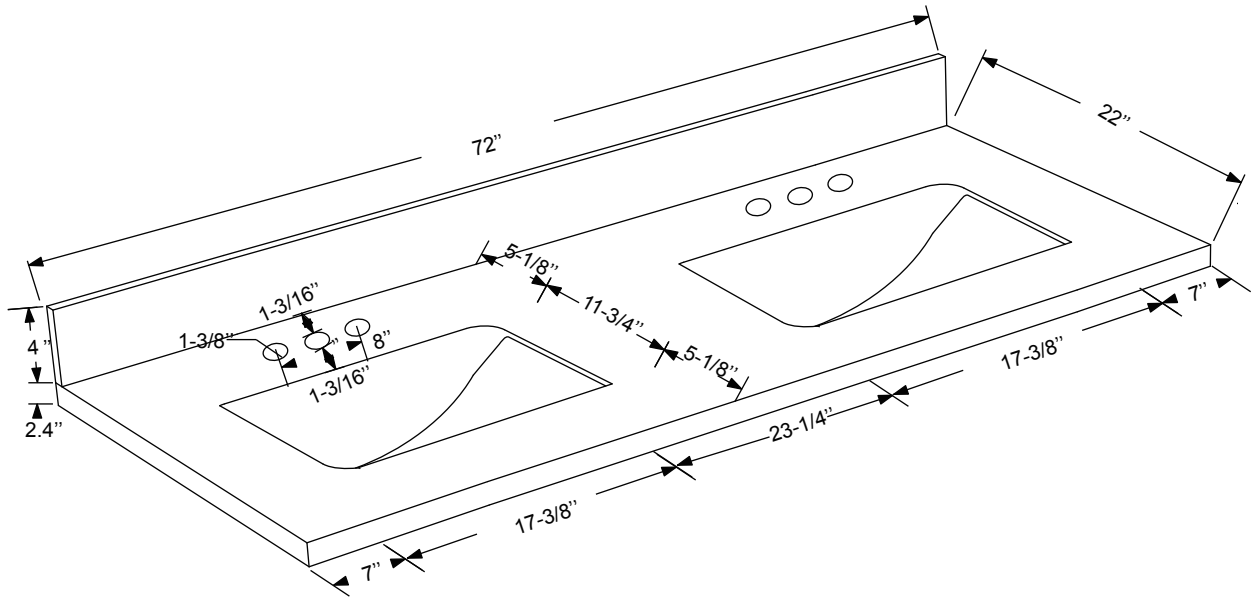

Countertop & Sink

Dimensions:

Countertop: 72"×22"×2.4"

Rectangle undermount basin: 20.1"×15.2"×7.5"