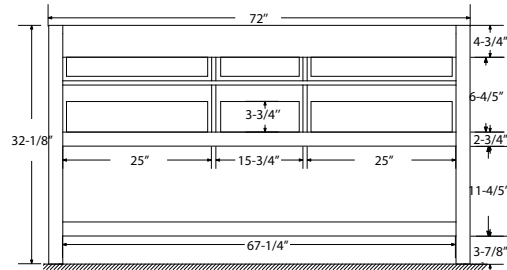

#### Dimensions:

Countertop: 48"×22"×2.4"

Rectangle undermount basin: 20.1"×15.2"×7.5"

Dimensions

Front

Back

Side

Top

Countertop: 60"×22"×2.4"

Rectangle undermount basin: 20.1"×15.2"×7.5"

Dimensions

Front

Back

Side

Top

Features:

## Dimensions

Size: 24"×31.5"

## Dimensions

Size: 28"×31.5"