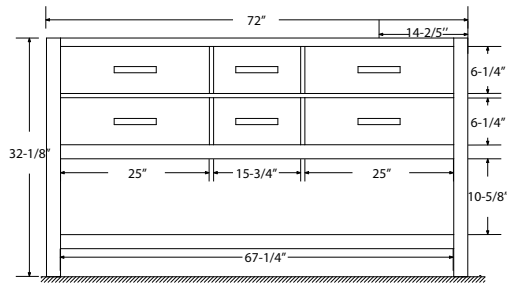

#### Dimensions:

Countertop: 48"×22"×2.4"

Rectangle undermount basin: 20.1"×15.2"×7.5"

Dimensions

Front

Back

Side

Top

Countertop: 60"×22"×2.4"

Rectangle undermount basin: 20.1"×15.2"×7.5"

Dimensions

Front

Back

Side

Top

Features:

## Dimensions

Size: 24"×31.5"

## Dimensions

Size: 28"×31.5"