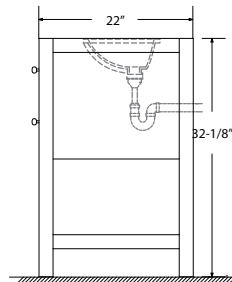

Countertop: 60"×22"×2.4"

Rectangle undermount basin: 20.1"×15.2"×7.5"

Dimensions

Front

Back

Side

Top

Features:

- Solid Wood & Hardwood Construction
- 4 Soft-close Drawers
- 1 Open Shelf
- Brushed nickel hardware
- Adjustable leg levelers
- cUPC Undermount Basin

Dimensions:

- 72"×22"×34.5" (With Top)
- 72"×22"×32.1" (Vanity Only)

## Dimensions

Size: 24"×31.5"

## Dimensions

Size: 28"×31.5"