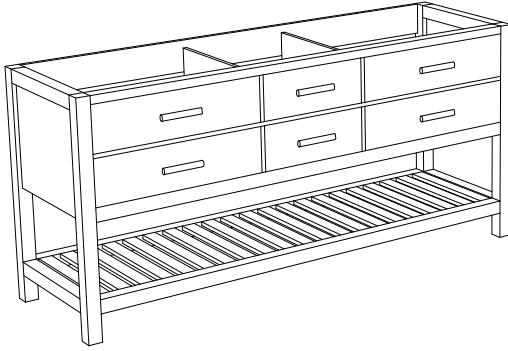

Dimensions