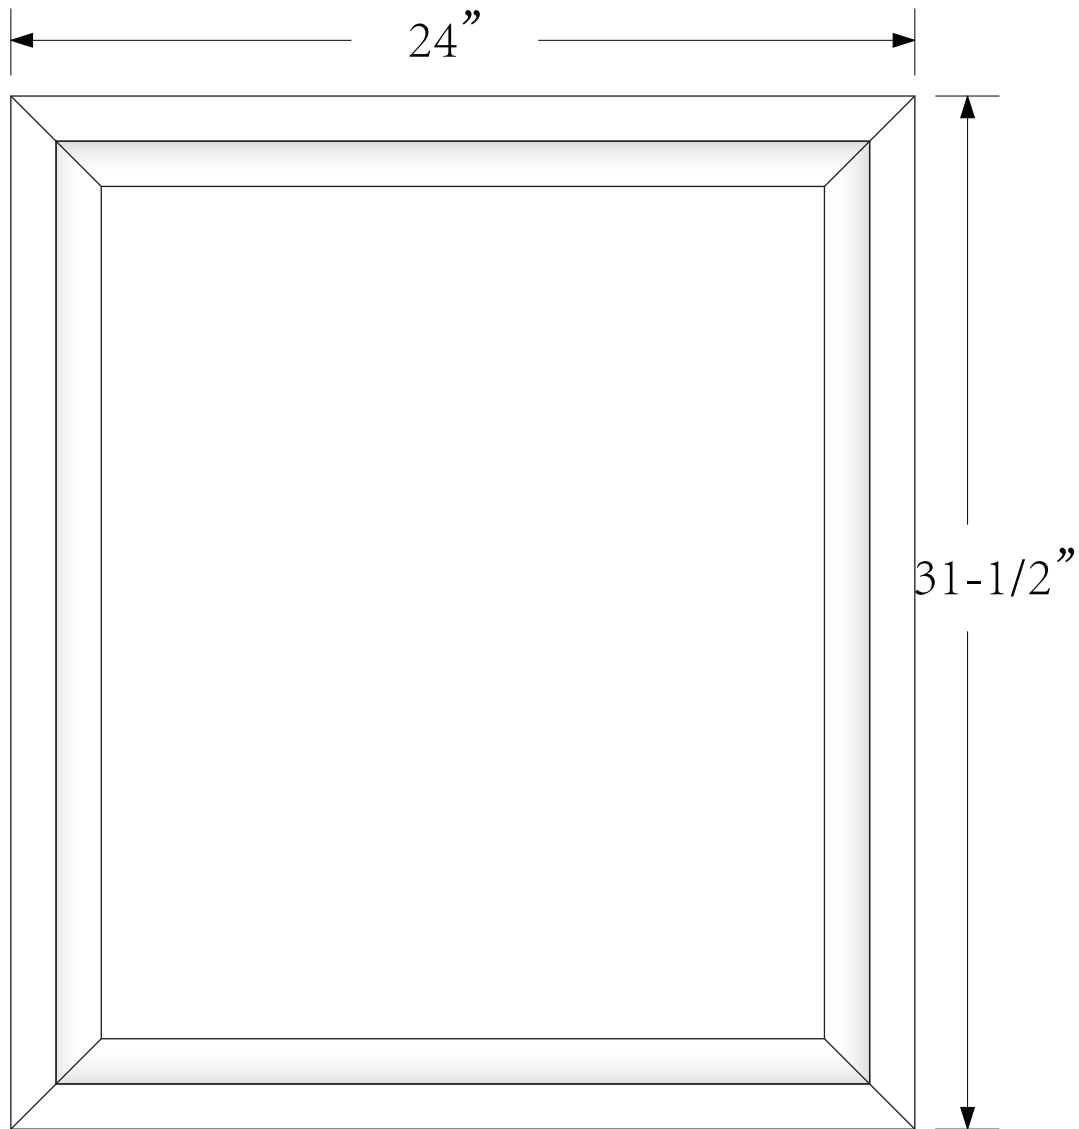

#### Dimensions:

Countertop: 48"×22"×2.4"

Rectangle undermount basin: 20.1"×15.2"×7.5"

Dimensions

Front

Back

Side

Top

Countertop: 60"×22"×2.4"

Rectangle undermount basin: 20.1"×15.2"×7.5"

Dimensions

Front

Back

Side

Top

Features:

## Dimensions

Size: 24"×31.5"

## Dimensions

Size: 28"×31.5"