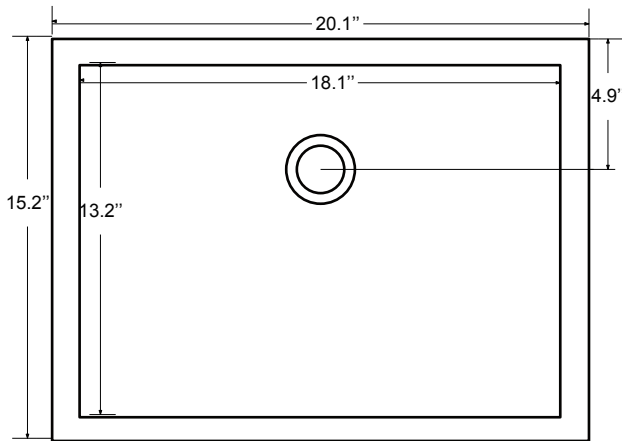

Countertop & Sink

Dimensions:

Countertop: 60"×22"×2.4"

Rectangle undermount basin: 20.1"×15.2"×7.5"