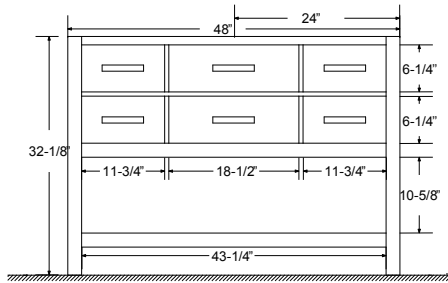

Dimensions

Front

Back

Side

Top

Features:

- Solid Wood & Hardwood Construction
- 5 Soft-close Drawers
- 1 Open Shelf
- Brushed nickel hardware
- Adjustable leg levelers
- cUPC Undermount Basin

Dimensions:

#### Dimensions:

Countertop: 48"×22"×2.4"

Rectangle undermount basin: 20.1"×15.2"×7.5"

Dimensions

Front

Back

Side

Top

## Dimensions

Size: 24"×31.5"

## Dimensions

Size: 28"×31.5"