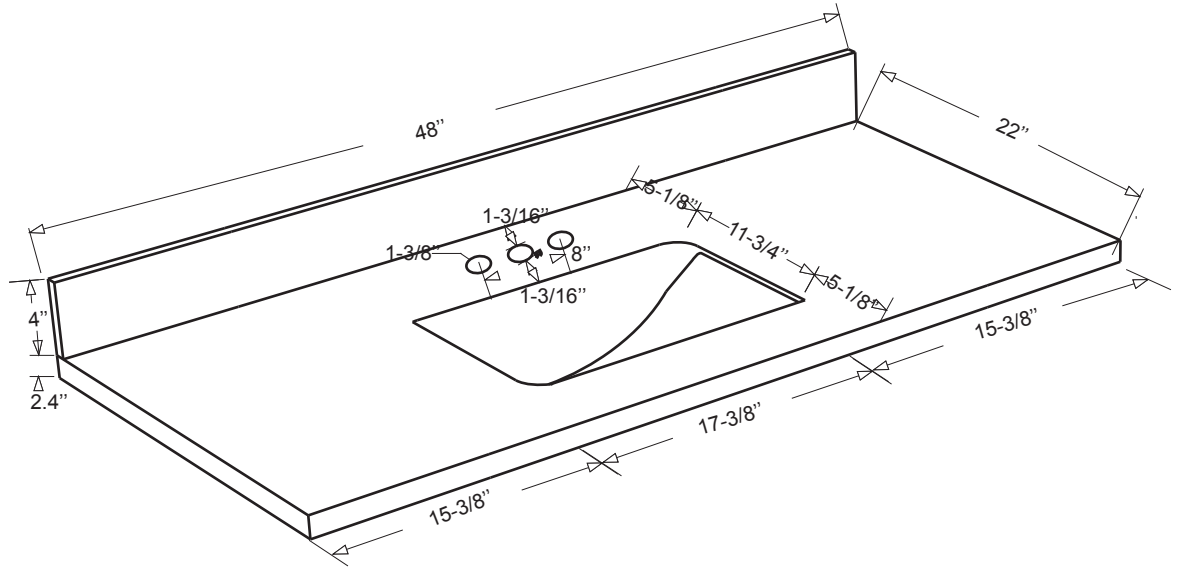

Dimensions

Front

Back

Side

Top

Features:

- Solid Wood & Hardwood Construction
- 5 Soft-close Drawers
- 1 Open Shelf
- Brushed nickel hardware
- Adjustable leg levelers
- cUPC Undermount Basin

Dimensions:

#### Dimensions:

Countertop: 48"×22"×2.4"

Rectangle undermount basin: 20.1"×15.2"×7.5"

Dimensions

Front

Back

Side

Top

## Dimensions

Size: 24"×31.5"

## Dimensions

Size: 28"×31.5"