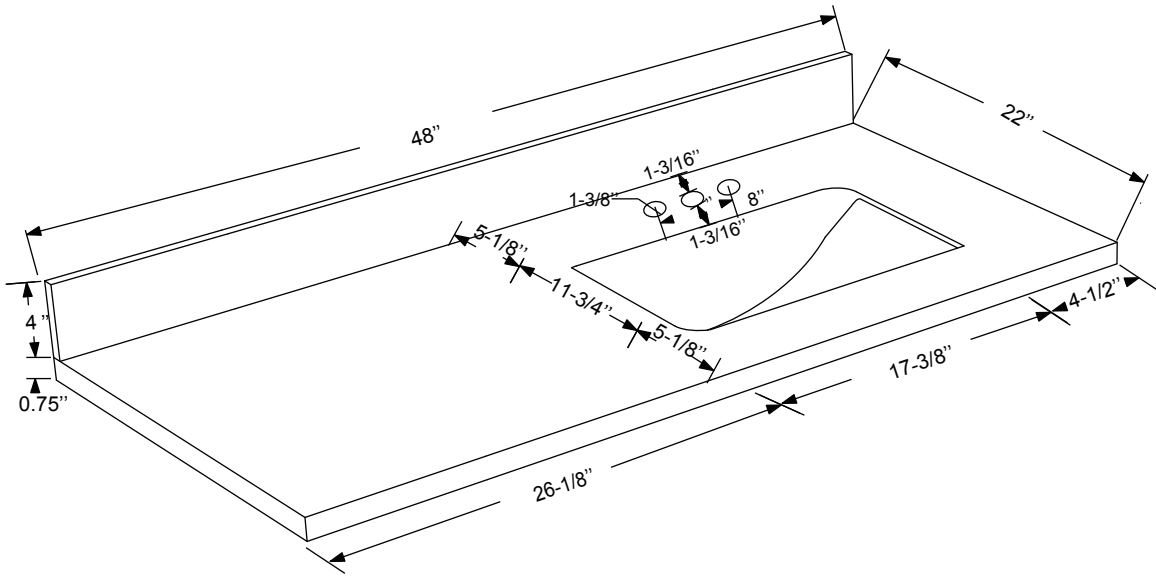

**Dimensions:**

Countertop: 48"×22"×0.75"

Rectangle undermount basin: 20.1"×15.2"×7.5"

Dimensions

Front

Back

Side

Top

Features:

- Solid Wood & Hardwood Construction
- 3 Soft-close Drawers
- 2 Soft-close Door
- Brushed nickel hardware
- Adjustable leg levelers
- cUPC Undermount Basin

Dimensions:

- 48"×22"×34-1/2" (With Top)
- 47"×21"×33-1/2" (Vanity Only)

## Dimensions:

Countertop: 48"×22"×0.75"

Rectangle undermount basin: 20.1"×15.2"×7.5"

## Dimensions

Size: 44"×31.5"