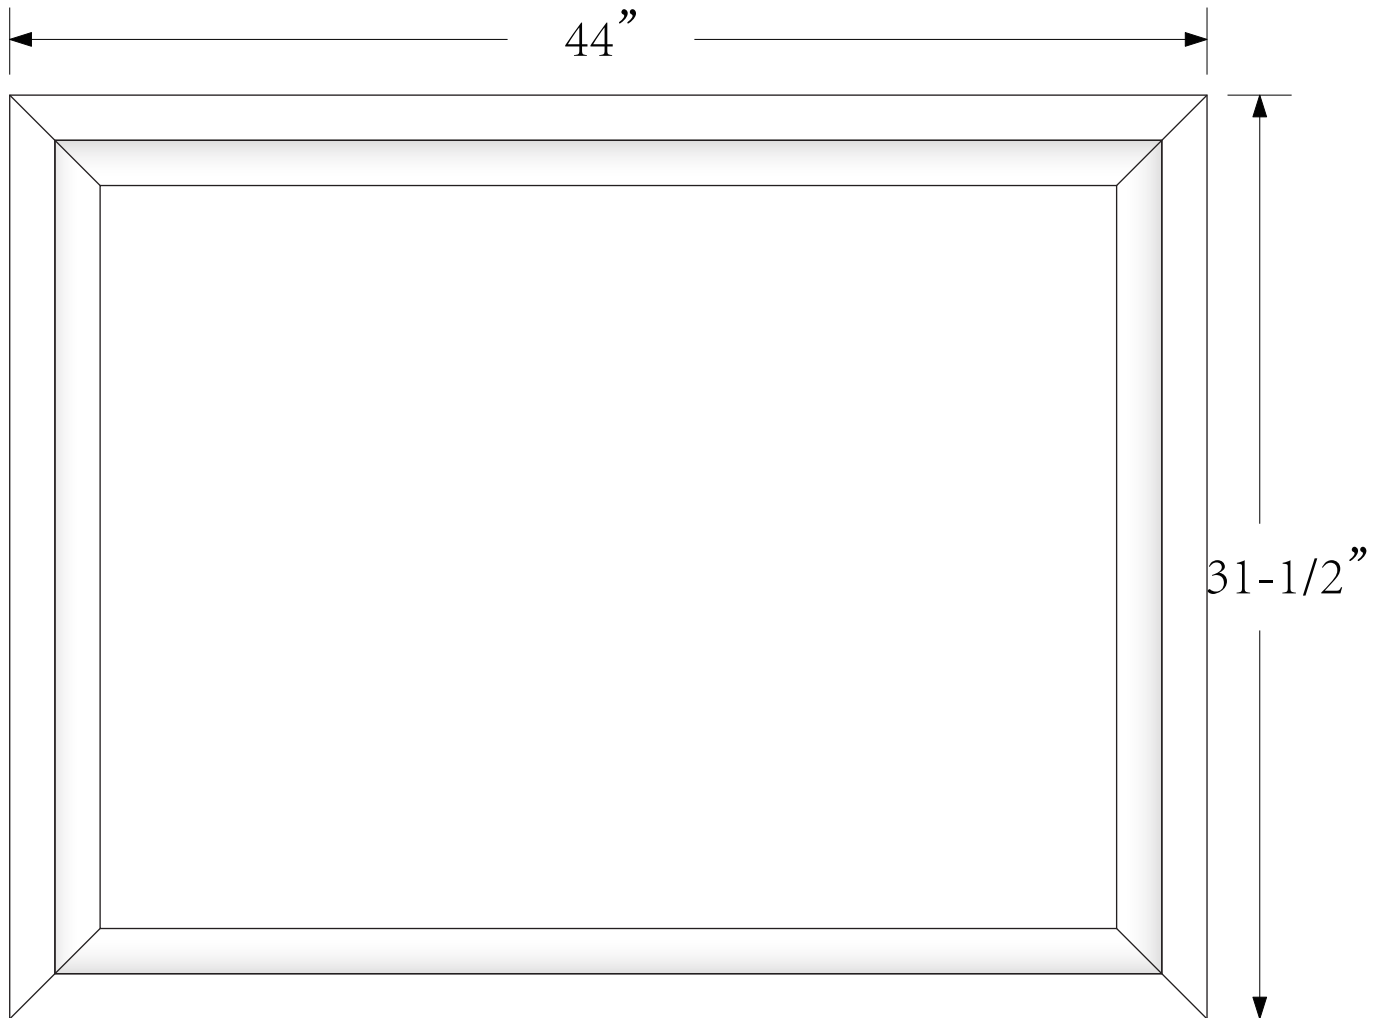

**Dimensions:**

Countertop: 48"×22"×0.75"

Rectangle undermount basin: 20.1"×15.2"×7.5"

Dimensions

Front

Back

Side

Top

Features:

- Solid Wood & Hardwood Construction
- 3 Soft-close Drawers
- 2 Soft-close Door
- Brushed nickel hardware
- Adjustable leg levelers
- cUPC Undermount Basin

Dimensions:

- 48"×22"×34-1/2" (With Top)
- 47"×21"×33-1/2" (Vanity Only)

## Dimensions:

Countertop: 48"×22"×0.75"

Rectangle undermount basin: 20.1"×15.2"×7.5"

## Dimensions

Size: 44"×31.5"