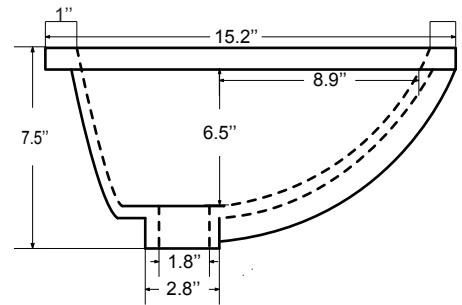

**Dimensions:**

Countertop: 48"×22"×0.75"

Rectangle undermount basin: 20.1"×15.2"×7.5"

Dimensions

Front

Back

Side

Top

Features:

- Solid Wood & Hardwood Construction
- 3 Soft-close Drawers
- 2 Soft-close Door
- Brushed nickel hardware
- Adjustable leg levelers
- cUPC Undermount Basin

Dimensions:

- 48"×22"×34-1/2" (With Top)
- 47"×21"×33-1/2" (Vanity Only)

## Dimensions:

Countertop: 48"×22"×0.75"

Rectangle undermount basin: 20.1"×15.2"×7.5"

## Dimensions

Size: 44"×31.5"