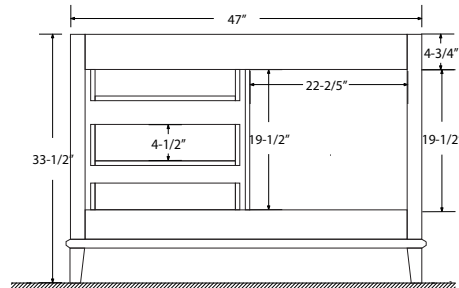

**Dimensions:**

Countertop: 48"×22"×0.75"

Rectangle undermount basin: 20.1"×15.2"×7.5"

Dimensions

Front

Back

Side

Top

Features:

- Solid Wood & Hardwood Construction
- 3 Soft-close Drawers
- 2 Soft-close Door
- Brushed nickel hardware
- Adjustable leg levelers
- cUPC Undermount Basin

Dimensions:

- 48"×22"×34-1/2" (With Top)
- 47"×21"×33-1/2" (Vanity Only)

## Dimensions:

Countertop: 48"×22"×0.75"

Rectangle undermount basin: 20.1"×15.2"×7.5"

## Dimensions

Size: 44"×31.5"