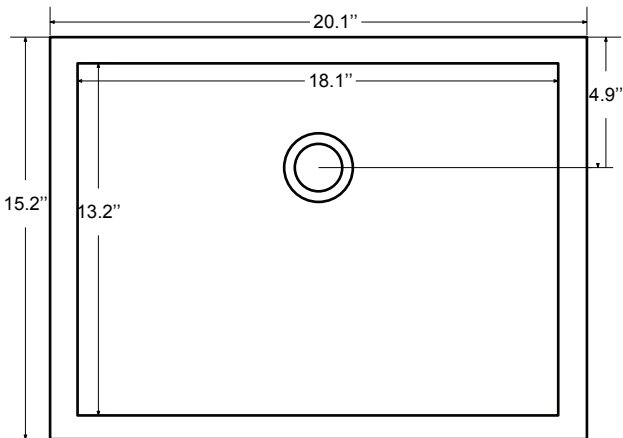

**Dimensions:**

Countertop: 48"×22"×0.75"

Rectangle undermount basin: 20.1"×15.2"×7.5"

Dimensions

Front

Back

Side

Top

Features:

- Solid Wood & Hardwood Construction
- 3 Soft-close Drawers
- 2 Soft-close Door
- Brushed nickel hardware
- Adjustable leg levelers
- cUPC Undermount Basin

Dimensions:

- 48"×22"×34-1/2" (With Top)
- 47"×21"×33-1/2" (Vanity Only)

## Dimensions:

Countertop: 48"×22"×0.75"

Rectangle undermount basin: 20.1"×15.2"×7.5"

## Dimensions

Size: 44"×31.5"