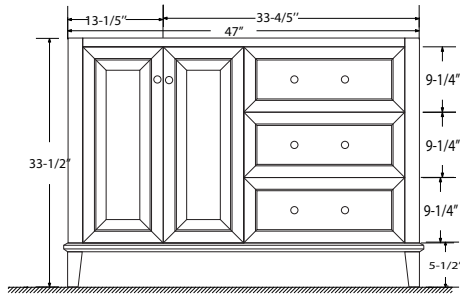

Dimensions

Front

Back

Side

Top

Features

- Solid Wood & Hardwood Construction
- 3 Soft-close Drawers
- 2 Soft-close Door
- Brushed nickel hardware
- Adjustable leg levelers
- cUPC Undermount Basin

Dimensions:

**Dimensions:**

Countertop: 48"×22"×0.75"

Rectangle undermount basin: 20.1"×15.2"×7.5"

Dimensions

Front

Back

Side

Top

## Dimensions:

Countertop: 48"×22"×0.75"

Rectangle undermount basin: 20.1"×15.2"×7.5"

## Dimensions

Size: 44"×31.5"