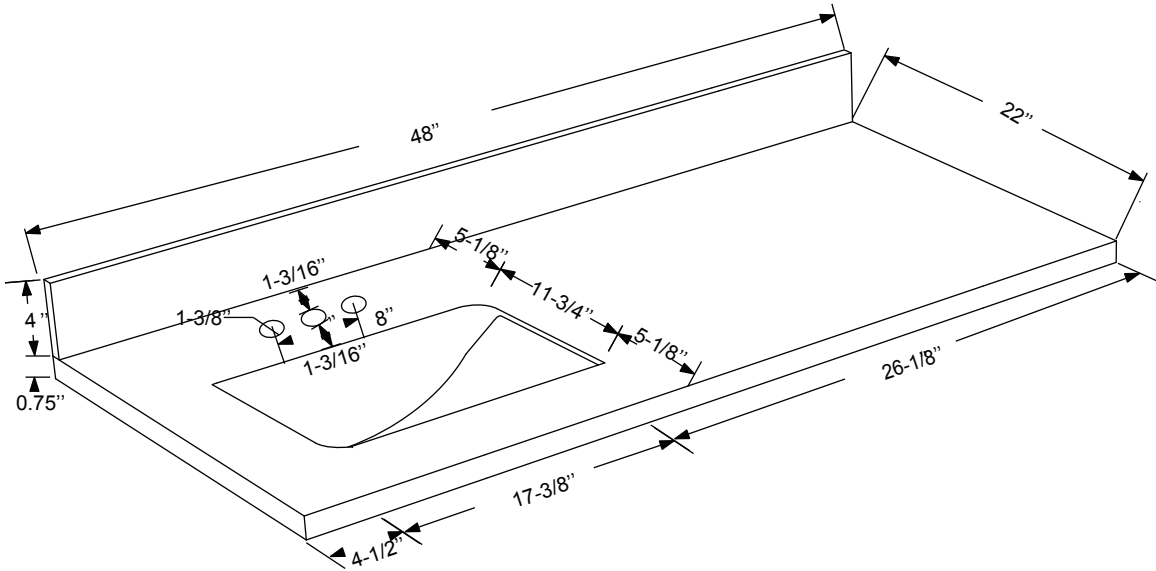

**Dimensions:**

Countertop: 48"×22"×0.75"

Rectangle undermount basin: 20.1"×15.2"×7.5"

Dimensions

Front

Back

Side

Top

Features:

- Solid Wood & Hardwood Construction
- 3 Soft-close Drawers
- 2 Soft-close Door
- Brushed nickel hardware
- Adjustable leg levelers
- cUPC Undermount Basin

Dimensions:

- 48"×22"×34-1/2" (With Top)
- 47"×21"×33-1/2" (Vanity Only)

## Dimensions:

Countertop: 48"×22"×0.75"

Rectangle undermount basin: 20.1"×15.2"×7.5"

## Dimensions

Size: 44"×31.5"