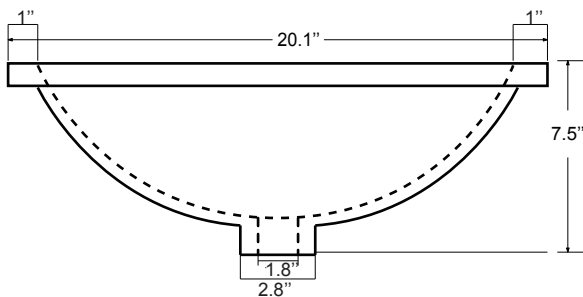

Dimensions

Front

Back

Side

Top

Features

- Solid Wood & Hardwood Construction
- 3 Soft-close Drawers
- 2 Soft-close Door
- Brushed nickel hardware
- Adjustable leg levelers
- cUPC Undermount Basin

Dimensions:

**Dimensions:**

Countertop: 48"×22"×0.75"

Rectangle undermount basin: 20.1"×15.2"×7.5"

Dimensions

Front

Back

Side

Top

## Dimensions:

Countertop: 48"×22"×0.75"

Rectangle undermount basin: 20.1"×15.2"×7.5"

## Dimensions

Size: 44"×31.5"