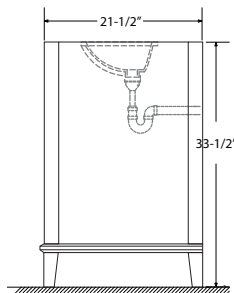

**Dimensions:**

Countertop: 48"×22"×0.75"

Rectangle undermount basin: 20.1"×15.2"×7.5"

Dimensions

Front

Back

Side

Top

Features:

- Solid Wood & Hardwood Construction
- 3 Soft-close Drawers
- 2 Soft-close Door
- Brushed nickel hardware
- Adjustable leg levelers
- cUPC Undermount Basin

Dimensions:

- 48"×22"×34-1/2" (With Top)
- 47"×21"×33-1/2" (Vanity Only)

## Dimensions:

Countertop: 48"×22"×0.75"

Rectangle undermount basin: 20.1"×15.2"×7.5"

## Dimensions

Size: 44"×31.5"