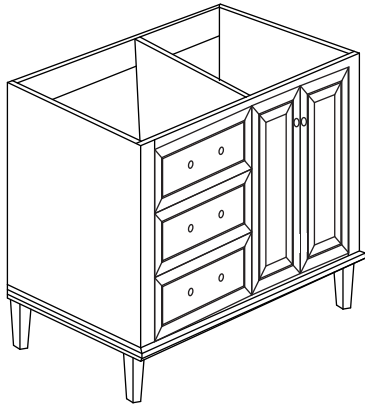

Dimensions

Front

Back

Side

Top

Features

- Solid Wood & Hardwood Construction
- 3 Soft-close Drawers
- 2 Soft-close Door
- Brushed nickel hardware
- Adjustable leg levelers
- cUPC Undermount Basin

Dimensions:

**Dimensions:**

Countertop: 48"×22"×0.75"

Rectangle undermount basin: 20.1"×15.2"×7.5"

Dimensions

Front

Back

Side

Top

Features:

- Solid Wood & Hardwood Construction
- 3 Soft-close Drawers
- 2 Soft-close Door
- Brushed nickel hardware
- Adjustable leg levelers
- cUPC Undermount Basin

Dimensions:

- 48"×22"×34-1/2" (With Top)
- 47"×21"×33-1/2" (Vanity Only)

## Dimensions

Size: 44"×31.5"