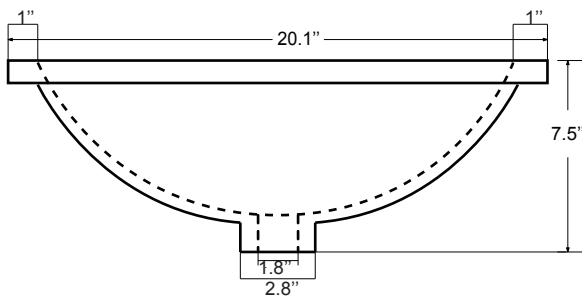

**Dimensions:**

Countertop: 48"×22"×0.75"

Rectangle undermount basin: 20.1"×15.2"×7.5"

Dimensions

Front

Back

Side

Top

Features:

- Solid Wood & Hardwood Construction
- 3 Soft-close Drawers
- 2 Soft-close Door
- Brushed nickel hardware
- Adjustable leg levelers
- cUPC Undermount Basin

Dimensions:

- 48"×22"×34-1/2" (With Top)
- 47"×21"×33-1/2" (Vanity Only)

## Dimensions:

Countertop: 48"×22"×0.75"

Rectangle undermount basin: 20.1"×15.2"×7.5"

## Dimensions

Size: 44"×31.5"