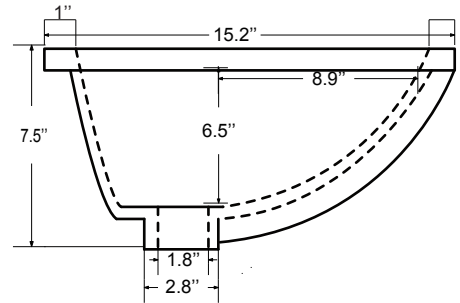

**Dimensions:**

Countertop: 48"×22"×0.75"

Rectangle undermount basin: 20.1"×15.2"×7.5"

Dimensions

Front

Back

Side

Top

Features:

- Solid Wood & Hardwood Construction
- 3 Soft-close Drawers
- 2 Soft-close Door
- Brushed nickel hardware
- Adjustable leg levelers
- cUPC Undermount Basin

Dimensions:

- 48"×22"×34-1/2" (With Top)
- 47"×21"×33-1/2" (Vanity Only)

## Dimensions:

Countertop: 48"×22"×0.75"

Rectangle undermount basin: 20.1"×15.2"×7.5"

## Dimensions

Size: 44"×31.5"