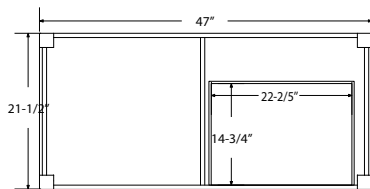

Dimensions

Front

Back

Side

Top

Features

- Solid Wood & Hardwood Construction
- 3 Soft-close Drawers
- 2 Soft-close Door
- Brushed nickel hardware
- Adjustable leg levelers
- cUPC Undermount Basin

Dimensions:

**Dimensions:**

Countertop: 48"×22"×0.75"

Rectangle undermount basin: 20.1"×15.2"×7.5"

Dimensions

Front

Back

Side

Top

## Dimensions:

Countertop: 48"×22"×0.75"

Rectangle undermount basin: 20.1"×15.2"×7.5"

## Dimensions

Size: 44"×31.5"