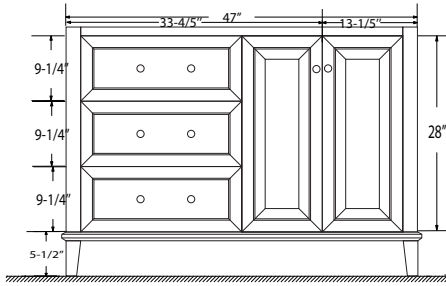

Dimensions

Front

Back

Side

Top

Features

- Solid Wood & Hardwood Construction
- 3 Soft-close Drawers
- 2 Soft-close Door
- Brushed nickel hardware
- Adjustable leg levelers
- cUPC Undermount Basin

Dimensions:

**Dimensions:**

Countertop: 48"×22"×0.75"

Rectangle undermount basin: 20.1"×15.2"×7.5"

Dimensions

Front

Back

Side

Top

Features:

- Solid Wood & Hardwood Construction
- 3 Soft-close Drawers
- 2 Soft-close Door
- Brushed nickel hardware
- Adjustable leg levelers
- cUPC Undermount Basin

Dimensions:

- 48"×22"×34-1/2" (With Top)
- 47"×21"×33-1/2" (Vanity Only)

## Dimensions:

Countertop: 48"×22"×0.75"

Rectangle undermount basin: 20.1"×15.2"×7.5"