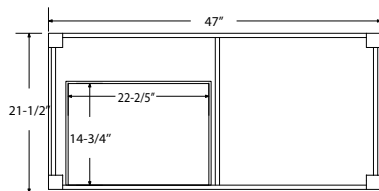

**Dimensions:**

Countertop: 48"×22"×0.75"

Rectangle undermount basin: 20.1"×15.2"×7.5"

Dimensions

Front

Back

Side

Top

Features:

- Solid Wood & Hardwood Construction
- 3 Soft-close Drawers
- 2 Soft-close Door
- Brushed nickel hardware
- Adjustable leg levelers
- cUPC Undermount Basin

Dimensions:

- 48"×22"×34-1/2" (With Top)
- 47"×21"×33-1/2" (Vanity Only)

## Dimensions:

Countertop: 48"×22"×0.75"

Rectangle undermount basin: 20.1"×15.2"×7.5"

## Dimensions

Size: 44"×31.5"