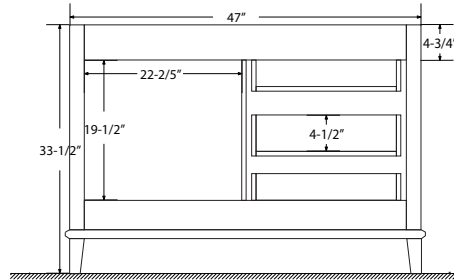

Dimensions

Front

Back

Side

Top

Features

- Solid Wood & Hardwood Construction
- 3 Soft-close Drawers
- 2 Soft-close Door
- Brushed nickel hardware
- Adjustable leg levelers
- cUPC Undermount Basin

Dimensions:

**Dimensions:**

Countertop: 48"×22"×0.75"

Rectangle undermount basin: 20.1"×15.2"×7.5"

Dimensions

Front

Back

Side

Top

## Dimensions:

Countertop: 48"×22"×0.75"

Rectangle undermount basin: 20.1"×15.2"×7.5"

## Dimensions

Size: 44"×31.5"