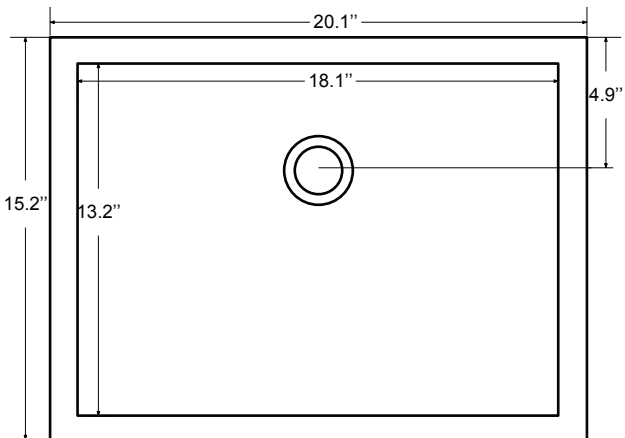

**Dimensions:**

Countertop: 48"×22"×0.75"

Rectangle undermount basin: 20.1"×15.2"×7.5"

Dimensions

Front

Back

Side

Top

Features:

- Solid Wood & Hardwood Construction
- 3 Soft-close Drawers
- 2 Soft-close Door
- Brushed nickel hardware
- Adjustable leg levelers
- cUPC Undermount Basin

Dimensions:

- 48"×22"×34-1/2" (With Top)
- 47"×21"×33-1/2" (Vanity Only)

## Dimensions:

Countertop: 48"×22"×0.75"

Rectangle undermount basin: 20.1"×15.2"×7.5"

## Dimensions

Size: 44"×31.5"