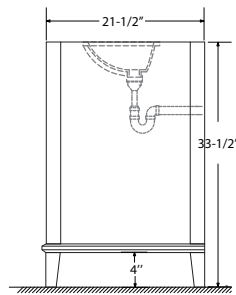

Dimensions

Front

Back

Side

Top

Features

- Solid Wood & Hardwood Construction
- 3 Soft-close Drawers
- 2 Soft-close Door
- Brushed nickel hardware
- Adjustable leg levelers
- cUPC Undermount Basin

Dimensions:

**Dimensions:**

Countertop: 48"×22"×0.75"

Rectangle undermount basin: 20.1"×15.2"×7.5"

Dimensions

Front

Back

Side

Top

## Dimensions:

Countertop: 48"×22"×0.75"

Rectangle undermount basin: 20.1"×15.2"×7.5"

## Dimensions

Size: 44"×31.5"