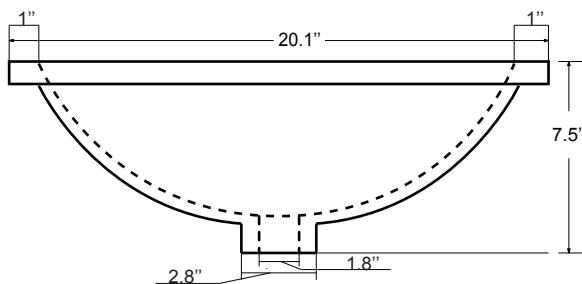

Countertop & Sink

Dimensions:

Countertop: 60"×22"×0.78"

Rectangle undermount basin: 20.1"×15.2"×7.5"