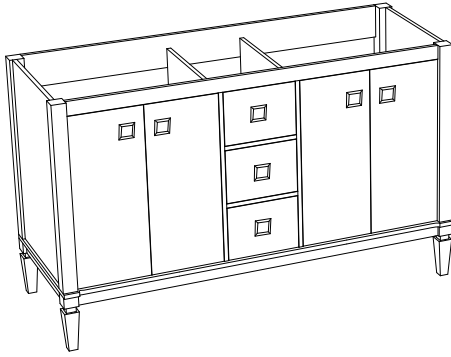

Dimensions

Front

Back

Side

Top

Features:

- Solid Wood & Hardwood Construction
- 6 Soft-close Drawers
- 2 Soft-close Doors
- Brushed nickel hardware
- Adjustable leg levelers
- cUPC Undermount Basin

Dimensions:

Certification:

CARB P2

Countertop & Sink

Dimensions:

Countertop: 48"×22"×0.78"

Rectangle undermount basin: 20.1"×15.2"×7.5"

Dimensions

Front

Back

Side

Top

Features:

- Solid Wood & Hardwood Construction
- 3 Soft-close Drawers
- 4 Soft-close Doors
- Brushed nickel hardware
- Adjustable leg levelers
- cUPC Undermount Basin

Dimensions:

- 60"×22"×34.5" (With Top)
- 59"×21"×33.5" (Vanity Only)

## Dimensions

Size: 28"×31.5"