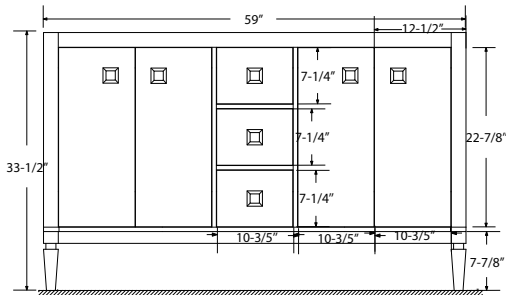

Certification:

CARB P2

Countertop & Sink

Dimensions:

Countertop: 48"×22"×0.78"

Rectangle undermount basin: 20.1"×15.2"×7.5"

Dimensions

Front

Back

Side

Top

Features:

- Solid Wood & Hardwood Construction
- 3 Soft-close Drawers
- 4 Soft-close Doors
- Brushed nickel hardware
- Adjustable leg levelers
- cUPC Undermount Basin

Dimensions:

- 60"×22"×34.5" (With Top)
- 59"×21"×33.5" (Vanity Only)

## Dimensions

Size: 24"×31.5"

## Dimensions

Size: 28"×31.5"