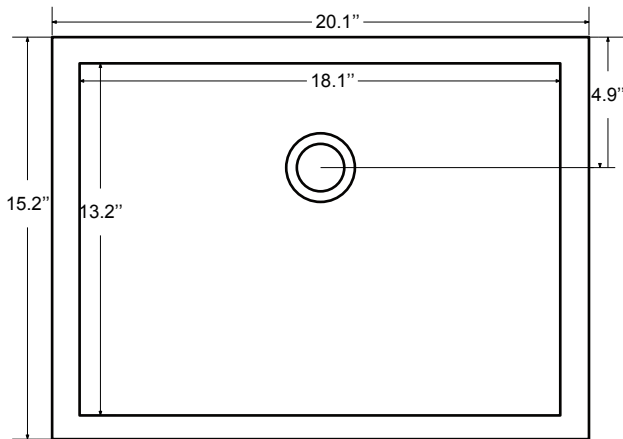

Countertop & Sink

Dimensions:

Countertop: 60"×22"×0.78"

Rectangle undermount basin: 20.1"×15.2"×7.5"