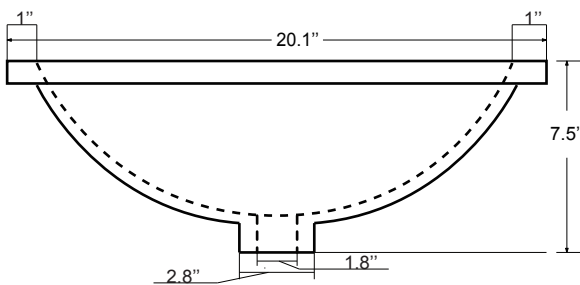

Countertop & Sink

Dimensions:

Countertop: 48"×22"×0.78"

Rectangle undermount basin: 20.1"×15.2"×7.5"