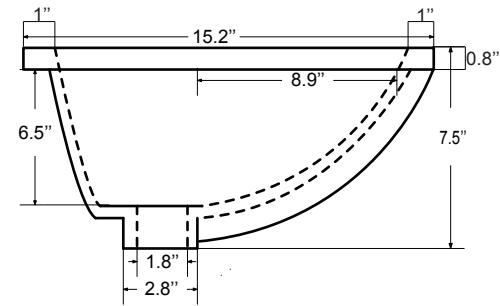

Countertop & Sink

Dimensions:

Countertop: 60"×22"×0.78"

Rectangle undermount basin: 20.1"×15.2"×7.5"