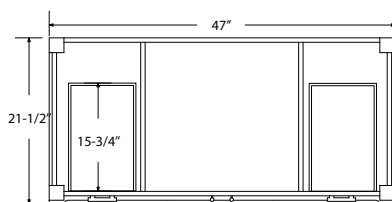

Dimensions

Front

Back

Side

Top

Features:

- Solid Wood & Hardwood Construction
- 6 Soft-close Drawers
- 2 Soft-close Doors
- Brushed nickel hardware
- Adjustable leg levelers
- cUPC Undermount Basin

Dimensions:

Back

Side

Top

Features:

- Solid Wood & Hardwood Construction
- 3 Soft-close Drawers
- 4 Soft-close Doors
- Brushed nickel hardware
- Adjustable leg levelers
- cUPC Undermount Basin

Dimensions:

- 60"×22"×34.5" (With Top)
- 59"×21"×33.5" (Vanity Only)

## Dimensions

Size: 24"×31.5"

## Dimensions

Size: 28"×31.5"