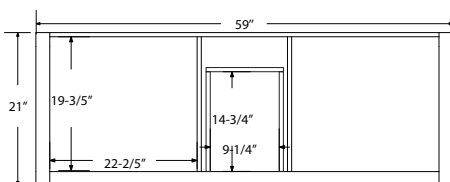

Certification:

CARB P2

Countertop & Sink

Dimensions:

Countertop: 48"×22"×0.78"

Rectangle undermount basin: 20.1"×15.2"×7.5"

Dimensions

Front

Back

Side

Top

Features:

- Solid Wood & Hardwood Construction
- 3 Soft-close Drawers
- 4 Soft-close Doors
- Brushed nickel hardware
- Adjustable leg levelers
- cUPC Undermount Basin

Dimensions:

- 60"×22"×34.5" (With Top)
- 59"×21"×33.5" (Vanity Only)

## Dimensions

Size: 24"×31.5"

## Dimensions

Size: 28"×31.5"