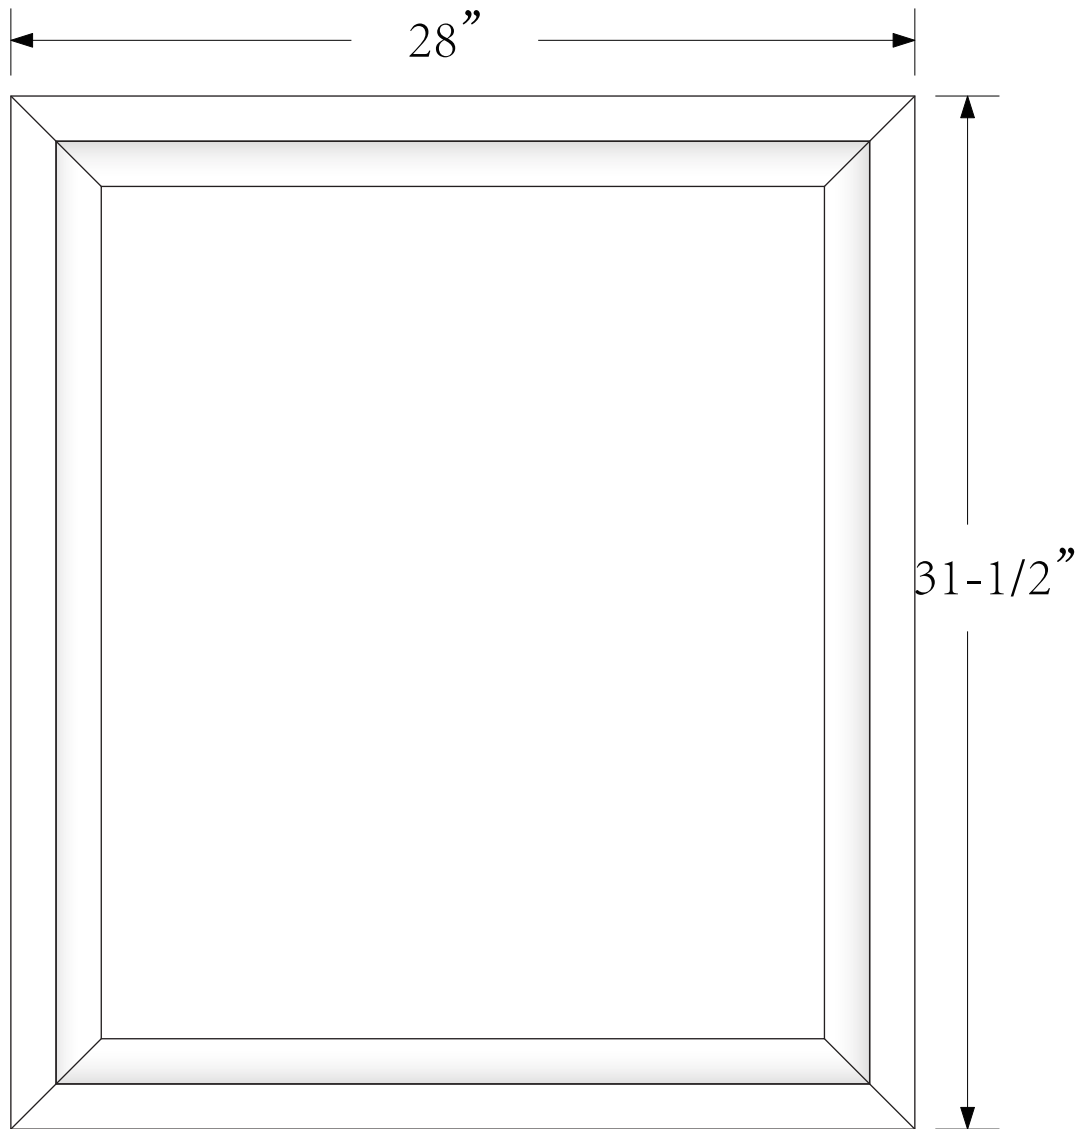

Back

Side

Top

Features:

- Solid Wood & Hardwood Construction
- 3 Soft-close Drawers
- 4 Soft-close Doors
- Brushed nickel hardware
- Adjustable leg levelers
- cUPC Undermount Basin

Dimensions:

- 60"×22"×34.5" (With Top)
- 59"×21"×33.5" (Vanity Only)

Countertop: 60"×22"×0.78"

Rectangle undermount basin: 20.1"×15.2"×7.5"

## Dimensions

Size: 24"×31.5"

## Dimensions

Size: 28"×31.5"