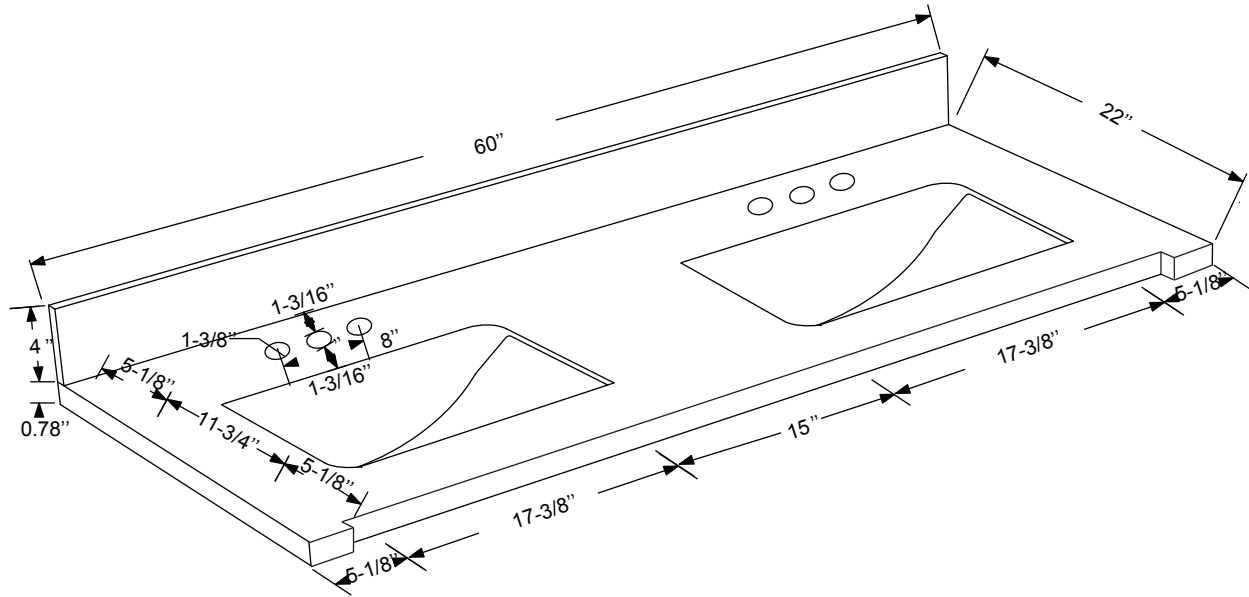

Countertop & Sink

Dimensions:

Countertop: 60"×22"×0.78"

Rectangle undermount basin: 20.1"×15.2"×7.5"