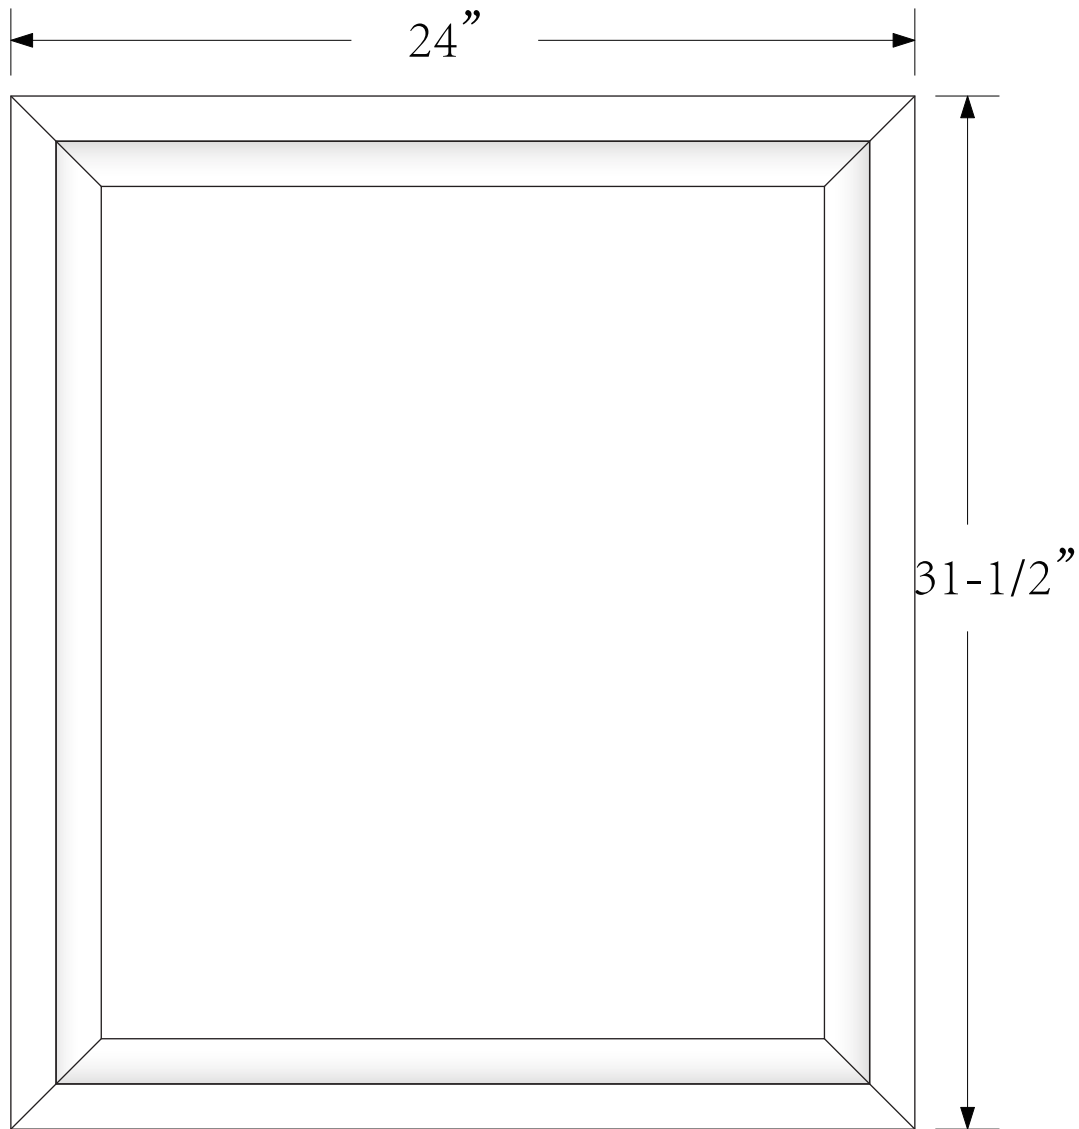

Back

Side

Top

Features:

- Solid Wood & Hardwood Construction
- 3 Soft-close Drawers
- 4 Soft-close Doors
- Brushed nickel hardware
- Adjustable leg levelers
- cUPC Undermount Basin

Dimensions:

- 60"×22"×34.5" (With Top)
- 59"×21"×33.5" (Vanity Only)

Countertop: 60"×22"×0.78"

Rectangle undermount basin: 20.1"×15.2"×7.5"

## Dimensions

Size: 24"×31.5"

## Dimensions

Size: 28"×31.5"