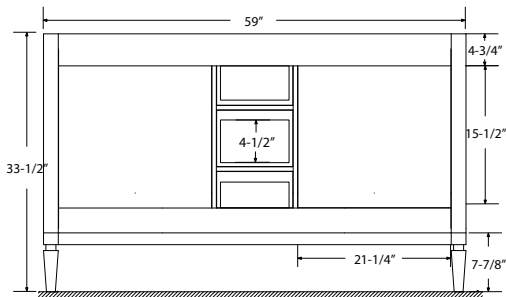

Certification:

CARB P2

Countertop & Sink

Dimensions:

Countertop: 48"×22"×0.78"

Rectangle undermount basin: 20.1"×15.2"×7.5"

Dimensions

Front

Back

Side

Top

Features:

- Solid Wood & Hardwood Construction
- 3 Soft-close Drawers
- 4 Soft-close Doors
- Brushed nickel hardware
- Adjustable leg levelers
- cUPC Undermount Basin

Dimensions:

- 60"×22"×34.5" (With Top)
- 59"×21"×33.5" (Vanity Only)

## Dimensions

Size: 24"×31.5"

## Dimensions

Size: 28"×31.5"