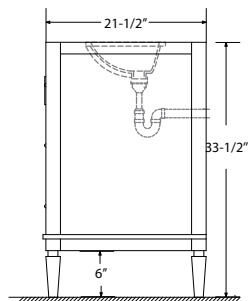

Dimensions

Front

Back

Side

Top

Features:

- Solid Wood & Hardwood Construction
- 6 Soft-close Drawers
- 2 Soft-close Doors
- Brushed nickel hardware
- Adjustable leg levelers
- cUPC Undermount Basin

Dimensions:

Back

Side

Top

Features:

- Solid Wood & Hardwood Construction
- 3 Soft-close Drawers
- 4 Soft-close Doors
- Brushed nickel hardware
- Adjustable leg levelers
- cUPC Undermount Basin

Dimensions:

- 60"×22"×34.5" (With Top)
- 59"×21"×33.5" (Vanity Only)

## Dimensions

Size: 24"×31.5"

## Dimensions

Size: 28"×31.5"