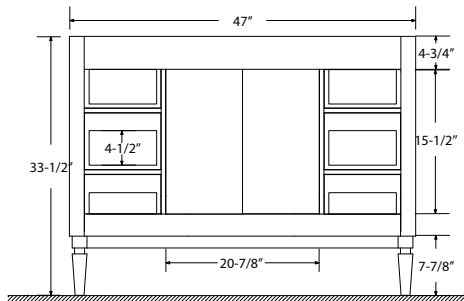

Dimensions

Front

Back

Side

Top

Features:

- Solid Wood & Hardwood Construction
- 6 Soft-close Drawers
- 2 Soft-close Doors
- Brushed nickel hardware
- Adjustable leg levelers
- cUPC Undermount Basin

Dimensions:

Back

Side

Top

Features:

- Solid Wood & Hardwood Construction
- 3 Soft-close Drawers
- 4 Soft-close Doors
- Brushed nickel hardware
- Adjustable leg levelers
- cUPC Undermount Basin

Dimensions:

- 60"×22"×34.5" (With Top)
- 59"×21"×33.5" (Vanity Only)

## Dimensions

Size: 24"×31.5"

## Dimensions

Size: 28"×31.5"