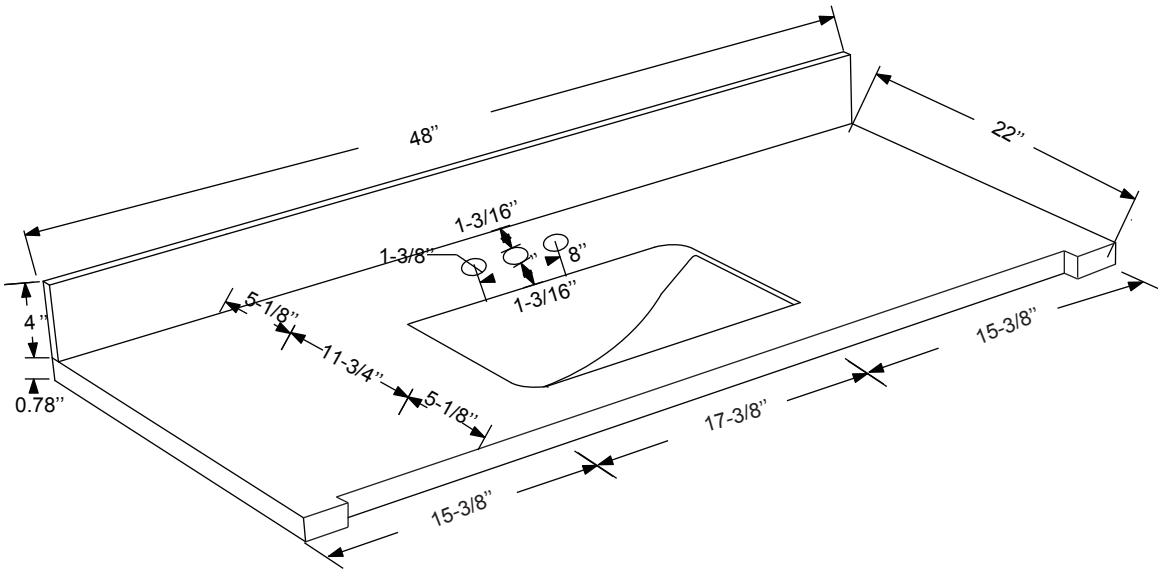

Countertop & Sink

Dimensions:

Countertop: 48"×22"×0.78"

Rectangle undermount basin: 20.1"×15.2"×7.5"