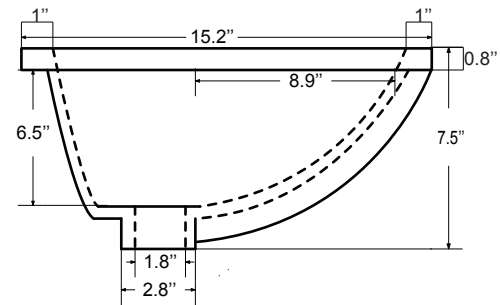

Countertop & Sink

Dimensions:

Countertop: 48"×22"×0.78"

Rectangle undermount basin: 20.1"×15.2"×7.5"