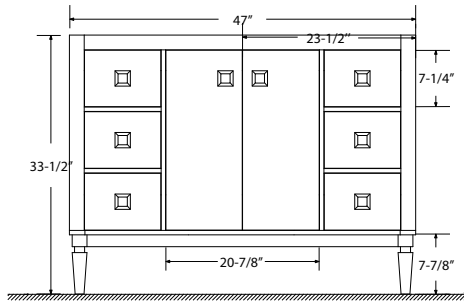

Dimensions

Front

Back

Side

Top

Features:

- Solid Wood & Hardwood Construction
- 6 Soft-close Drawers
- 2 Soft-close Doors
- Brushed nickel hardware
- Adjustable leg levelers
- cUPC Undermount Basin

Dimensions:

Back

Side

Top

Features:

- Solid Wood & Hardwood Construction
- 3 Soft-close Drawers
- 4 Soft-close Doors
- Brushed nickel hardware
- Adjustable leg levelers
- cUPC Undermount Basin

Dimensions:

- 60"×22"×34.5" (With Top)
- 59"×21"×33.5" (Vanity Only)

## Dimensions

Size: 24"×31.5"

## Dimensions

Size: 28"×31.5"