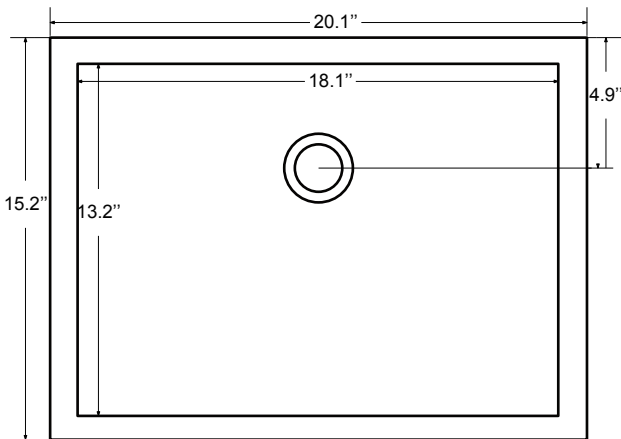

Countertop & Sink

Dimensions:

Countertop: 48"×22"×0.78"

Rectangle undermount basin: 20.1"×15.2"×7.5"