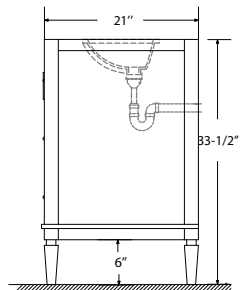

Certification:

CARB P2

Countertop & Sink

Dimensions:

Countertop: 48"×22"×0.78"

Rectangle undermount basin: 20.1"×15.2"×7.5"

Dimensions

Front

Back

Side

Top

Features:

- Solid Wood & Hardwood Construction
- 3 Soft-close Drawers
- 4 Soft-close Doors
- Brushed nickel hardware
- Adjustable leg levelers
- cUPC Undermount Basin

Dimensions:

- 60"×22"×34.5" (With Top)
- 59"×21"×33.5" (Vanity Only)

## Dimensions

Size: 24"×31.5"

## Dimensions

Size: 28"×31.5"