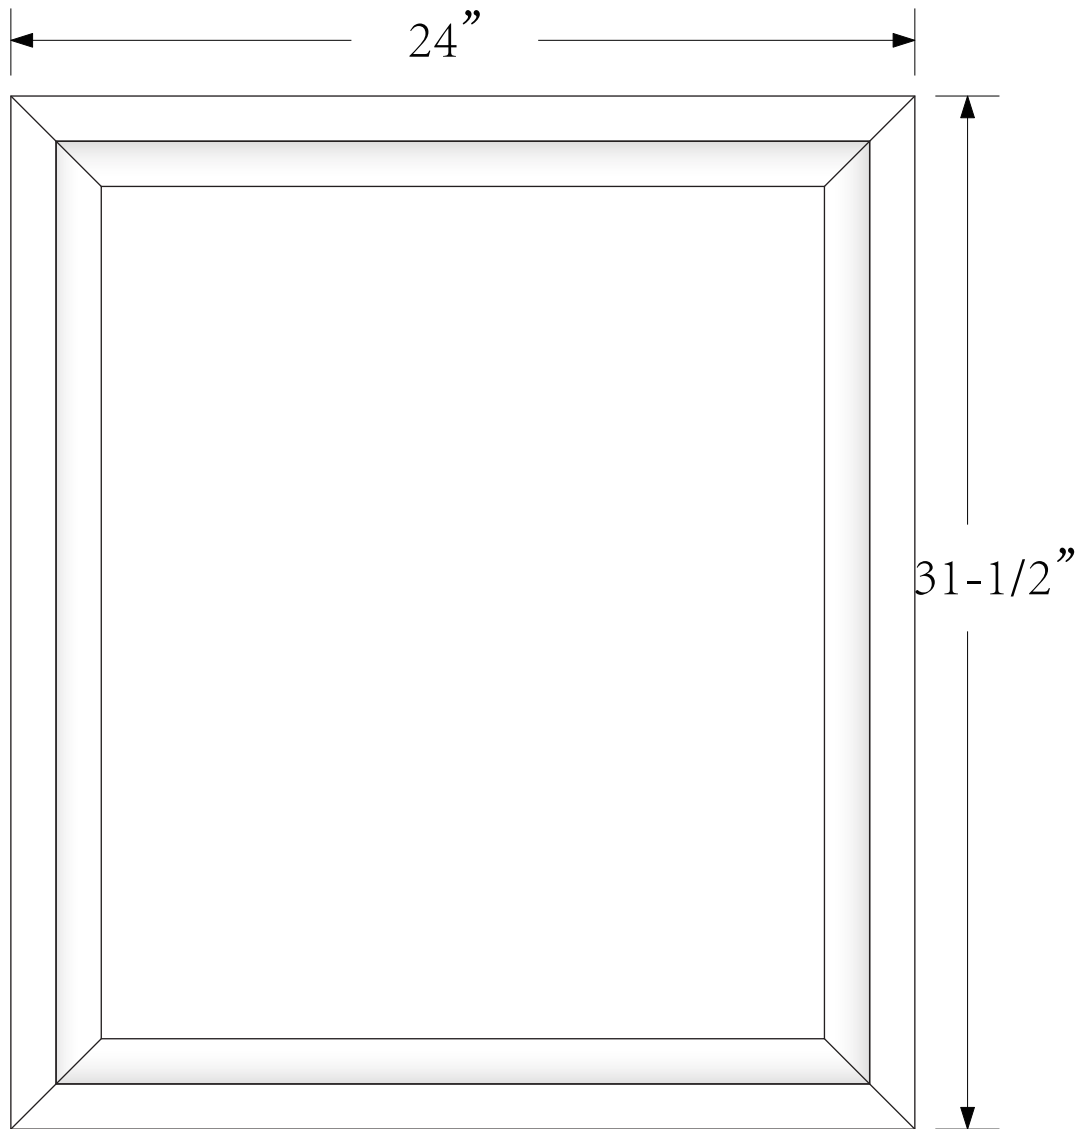

Dimensions

Front

Back

Side

Top

Features:

- Solid Wood & Hardwood Construction
- 7 Soft-close Drawers
- 1 Soft-close Door
- Brushed nickel hardware
- Adjustable leg levelers
- cUPC Undermount Basin

Dimensions:

- 48"×22"×34.5" (With Top)
- 47"×21"×33.5" (Vanity Only)

Vanity Finish:

- White (W)
- Sapphire Gray (SG)

Countertop:

- Italian carrara white marble (CW)
- Kaffee Quartz (KQ)

Certification:

CARB P2

Countertop & Sink

Dimensions:

Countertop: 48"×22"×0.78"

Oval undermount basin: 19.2"×16"×8"

Dimensions

Size: 24"×31.5"

Features

Wooden framed mirror
5mm silver mirror

Dimensions

Size: 28"×31.5"

Features

Wooden framed mirror
5mm silver mirror