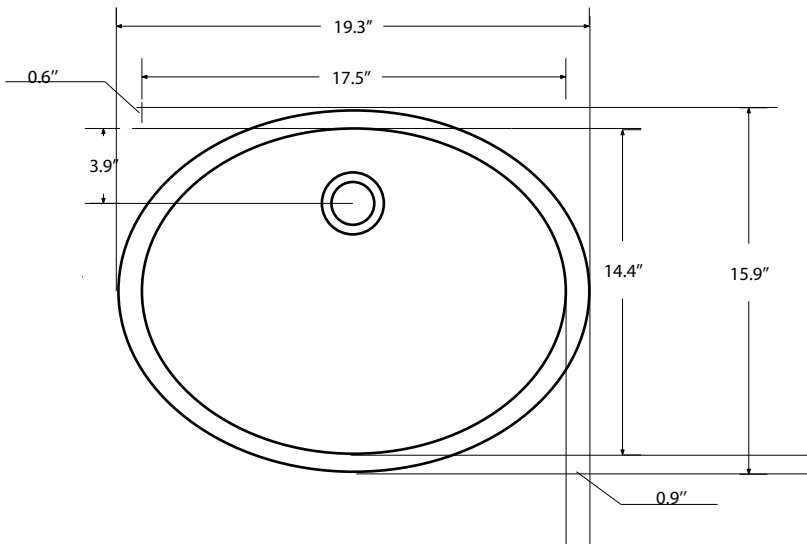

Dimensions

Front

Back

Side

Top

Features:

- Solid Wood & Hardwood Construction
- 7 Soft-close Drawers
- 1 Soft-close Door
- Brushed nickel hardware
- Adjustable leg levelers
- cUPC Undermount Basin

Dimensions:

- 48"×22"×34.5" (With Top)
- 47"×21"×33.5" (Vanity Only)

Vanity Finish:

- White (W)
- Sapphire Gray (SG)

Countertop:

- Italian carrara white marble (CW)
- Kaffee Quartz (KQ)

Certification:

CARB P2

Countertop & Sink

Dimensions:

Countertop: 48"×22"×0.78"

Oval undermount basin: 19.2"×16"×8"

Dimensions

Size: 24"×31.5"

Features

Wooden framed mirror
5mm silver mirror

Dimensions

Size: 28"×31.5"

Features

Wooden framed mirror
5mm silver mirror