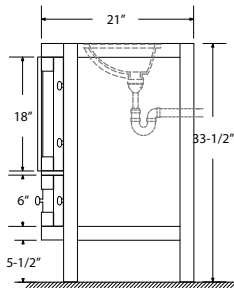

Dimensions

Front

Back

Side

Top

Features:

- Solid Wood & Hardwood Construction
- 7 Soft-close Drawers
- 1 Soft-close Door
- Brushed nickel hardware
- Adjustable leg levelers
- cUPC Undermount Basin

Dimensions:

- 48"×22"×34.5" (With Top)
- 47"×21"×33.5" (Vanity Only)

Vanity Finish:

- White (W)
- Sapphire Gray (SG)

Countertop:

- Italian carrara white marble (CW)
- Kaffee Quartz (KQ)

Certification:

CARB P2

Countertop & Sink

Dimensions:

Countertop: 48"×22"×0.78"

Oval undermount basin: 19.2"×16"×8"

Dimensions

Size: 24"×31.5"

Features

Wooden framed mirror
5mm silver mirror

Dimensions

Size: 28"×31.5"

Features

Wooden framed mirror
5mm silver mirror