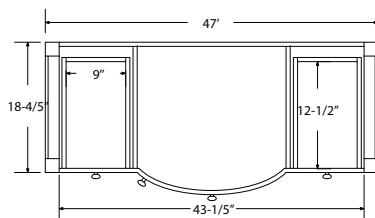

Dimensions

Front

Back

Side

Top

Features:

- Solid Wood & Hardwood Construction
- 7 Soft-close Drawers
- 1 Soft-close Door
- Brushed nickel hardware
- Adjustable leg levelers
- cUPC Undermount Basin

Dimensions:

- 48"×22"×34.5" (With Top)
- 47"×21"×33.5" (Vanity Only)

Vanity Finish:

- White (W)
- Sapphire Gray (SG)

Countertop:

- Italian carrara white marble (CW)
- Kaffee Quartz (KQ)

Certification:

CARB P2

Countertop & Sink

Dimensions:

Countertop: 48"×22"×0.78"

Oval undermount basin: 19.2"×16"×8"

Dimensions

Size: 24"×31.5"

Features

Wooden framed mirror
5mm silver mirror

Dimensions

Size: 28"×31.5"

Features

Wooden framed mirror
5mm silver mirror