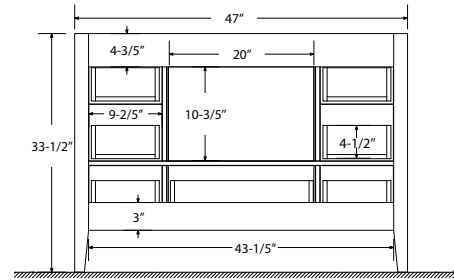

Dimensions

Front

Back

Side

Top

Features:

- Solid Wood & Hardwood Construction
- 7 Soft-close Drawers
- 1 Soft-close Door
- Brushed nickel hardware
- Adjustable leg levelers
- cUPC Undermount Basin

Dimensions:

- 48"×22"×34.5" (With Top)
- 47"×21"×33.5" (Vanity Only)

Vanity Finish:

- White (W)
- Sapphire Gray (SG)

Countertop:

- Italian carrara white marble (CW)
- Kaffee Quartz (KQ)

Certification:

CARB P2

Countertop & Sink

Dimensions:

Countertop: 48"×22"×0.78"

Oval undermount basin: 19.2"×16"×8"

Dimensions

Size: 24"×31.5"

Features

Wooden framed mirror
5mm silver mirror

Dimensions

Size: 28"×31.5"

Features

Wooden framed mirror
5mm silver mirror