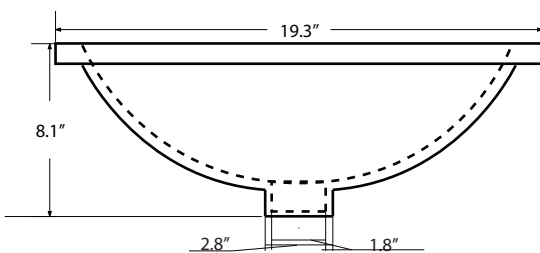

Dimensions

Front

Back

Side

Top

Features:

- Solid Wood & Hardwood Construction
- 7 Soft-close Drawers
- 1 Soft-close Door
- Brushed nickel hardware
- Adjustable leg levelers
- cUPC Undermount Basin

Dimensions:

- 48"×22"×34.5" (With Top)
- 47"×21"×33.5" (Vanity Only)

Vanity Finish:

- White (W)
- Sapphire Gray (SG)

Countertop:

- Italian carrara white marble (CW)
- Kaffee Quartz (KQ)

Certification:

CARB P2

Countertop & Sink

Dimensions:

Countertop: 48"×22"×0.78"

Oval undermount basin: 19.2"×16"×8"

Dimensions

Size: 24"×31.5"

Features

Wooden framed mirror
5mm silver mirror

Dimensions

Size: 28"×31.5"

Features

Wooden framed mirror
5mm silver mirror