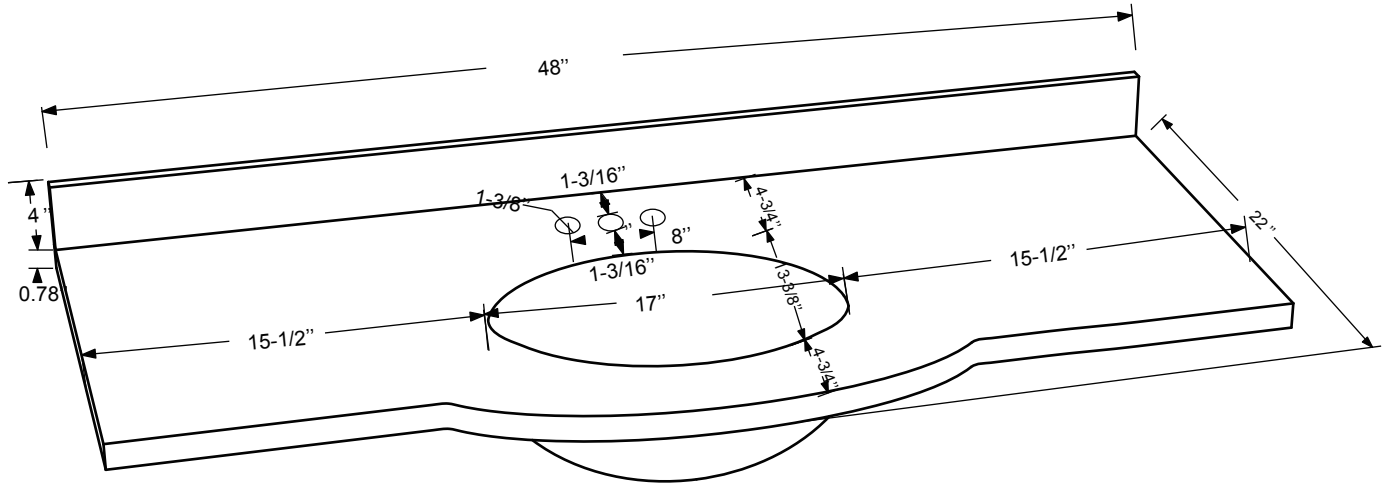

Dimensions

Front

Back

Side

Top

Features:

- Solid Wood & Hardwood Construction
- 7 Soft-close Drawers
- 1 Soft-close Door
- Brushed nickel hardware
- Adjustable leg levelers
- cUPC Undermount Basin

Dimensions:

- 48"×22"×34.5" (With Top)
- 47"×21"×33.5" (Vanity Only)

Vanity Finish:

- White (W)
- Sapphire Gray (SG)

Countertop:

- Italian carrara white marble (CW)
- Kaffee Quartz (KQ)

Certification:

CARB P2

Countertop & Sink

Dimensions:

Countertop: 48"×22"×0.78"

Oval undermount basin: 19.2"×16"×8"

Dimensions

Size: 24"×31.5"

Features

Wooden framed mirror
5mm silver mirror

Dimensions

Size: 28"×31.5"

Features

Wooden framed mirror
5mm silver mirror