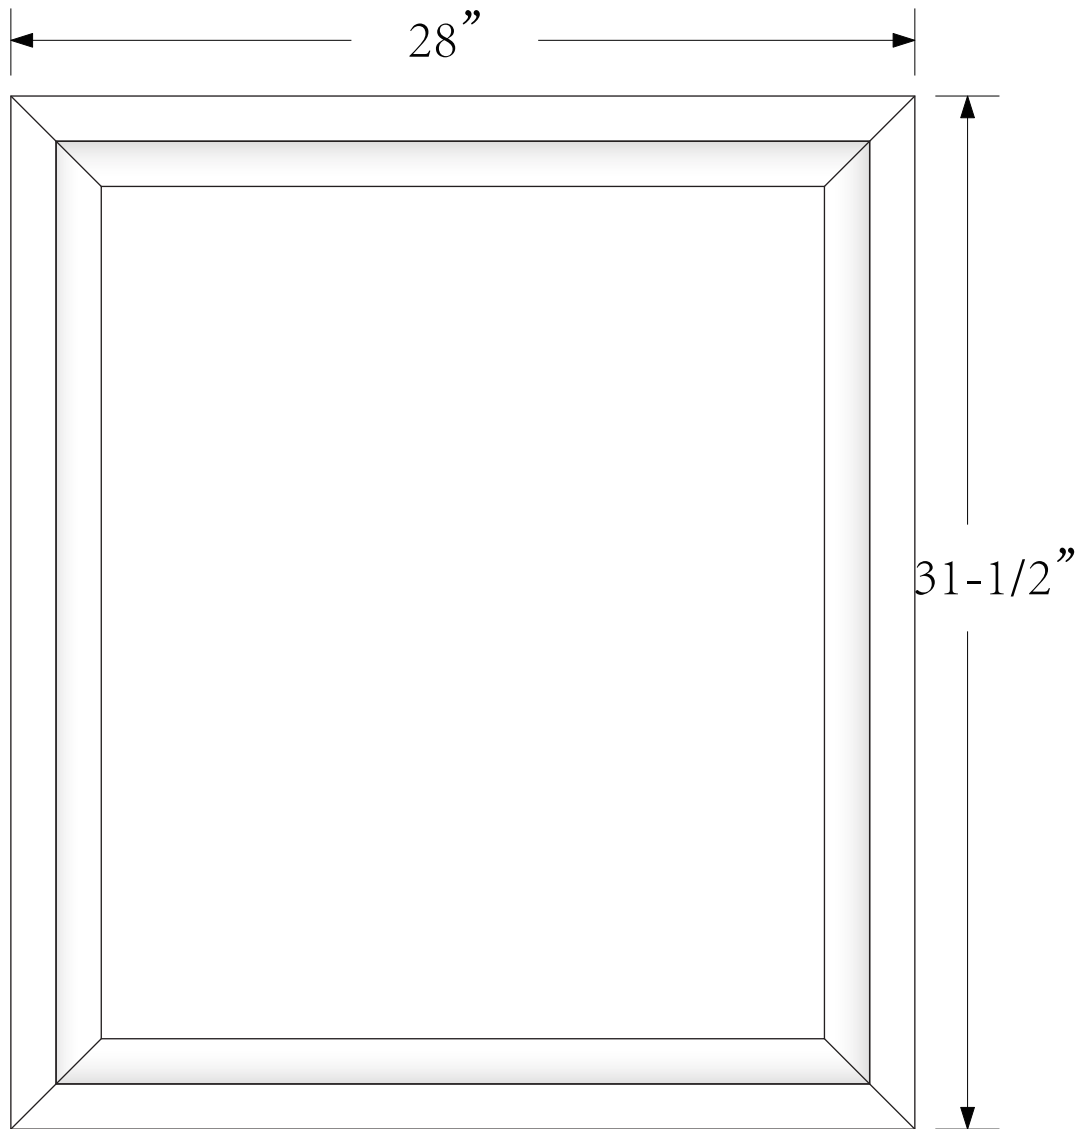

Dimensions

Front

Back

Side

Top

Features:

- Solid Wood & Hardwood Construction
- 7 Soft-close Drawers
- 1 Soft-close Door
- Brushed nickel hardware
- Adjustable leg levelers
- cUPC Undermount Basin

Dimensions:

- 48"×22"×34.5" (With Top)
- 47"×21"×33.5" (Vanity Only)

Vanity Finish:

- White (W)
- Sapphire Gray (SG)

Countertop:

- Italian carrara white marble (CW)
- Kaffee Quartz (KQ)

Certification:

CARB P2

Countertop & Sink

Dimensions:

Countertop: 48"×22"×0.78"

Oval undermount basin: 19.2"×16"×8"

Dimensions

Size: 24"×31.5"

Features

Wooden framed mirror
5mm silver mirror

Dimensions

Size: 28"×31.5"

Features

Wooden framed mirror
5mm silver mirror