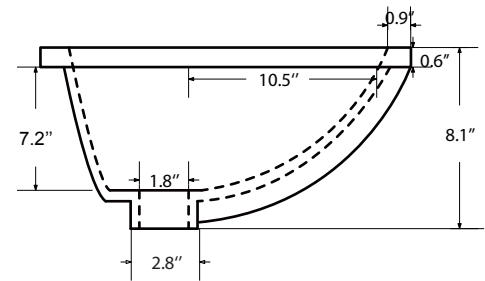

Dimensions

Front

Back

Side

Top

Features:

- Solid Wood & Hardwood Construction
- 7 Soft-close Drawers
- 1 Soft-close Door
- Brushed nickel hardware
- Adjustable leg levelers
- cUPC Undermount Basin

Dimensions:

- 48"×22"×34.5" (With Top)
- 47"×21"×33.5" (Vanity Only)

Vanity Finish:

- White (W)
- Sapphire Gray (SG)

Countertop:

- Italian carrara white marble (CW)
- Kaffee Quartz (KQ)

Certification:

CARB P2

Countertop & Sink

Dimensions:

Countertop: 48"×22"×0.78"

Oval undermount basin: 19.2"×16"×8"

Dimensions

Size: 24"×31.5"

Features

Wooden framed mirror
5mm silver mirror

Dimensions

Size: 28"×31.5"

Features

Wooden framed mirror
5mm silver mirror