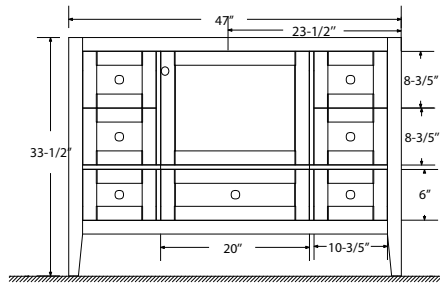

Dimensions

Front

Back

Side

Top

Features:

- Solid Wood & Hardwood Construction
- 7 Soft-close Drawers
- 1 Soft-close Door
- Brushed nickel hardware
- Adjustable leg levelers
- cUPC Undermount Basin

Dimensions:

- 48"×22"×34.5" (With Top)
- 47"×21"×33.5" (Vanity Only)

Vanity Finish:

- White (W)
- Sapphire Gray (SG)

Countertop:

- Italian carrara white marble (CW)
- Kaffee Quartz (KQ)

Certification:

CARB P2

Countertop & Sink

Dimensions:

Countertop: 48"×22"×0.78"

Oval undermount basin: 19.2"×16"×8"

Dimensions

Size: 24"×31.5"

Features

Wooden framed mirror
5mm silver mirror

Dimensions

Size: 28"×31.5"

Features

Wooden framed mirror
5mm silver mirror