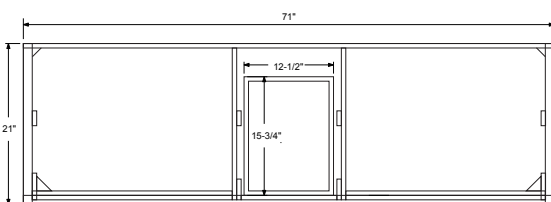

Dimensions

Front

Back

Side

Top

Dimensions:

- 60"×22"×34.5" (With Top)
- 59"×21"×33.5" (Vanity Only)

Vanity Finish:

Rectangle undermount basin: 20.1"×15.2"×7.5"

Dimensions

Front

Back

Side

Top

Features:

- Solid Wood & Hardwood Construction
- 6 Soft-close Drawers
- 4 Soft-close Doors
- Brushed nickel hardware
- Adjustable leg levelers
- cUPC Undermount Basin

## Dimensions

Size: 24"×31.5"

## Dimensions

Size: 28"×31.5"