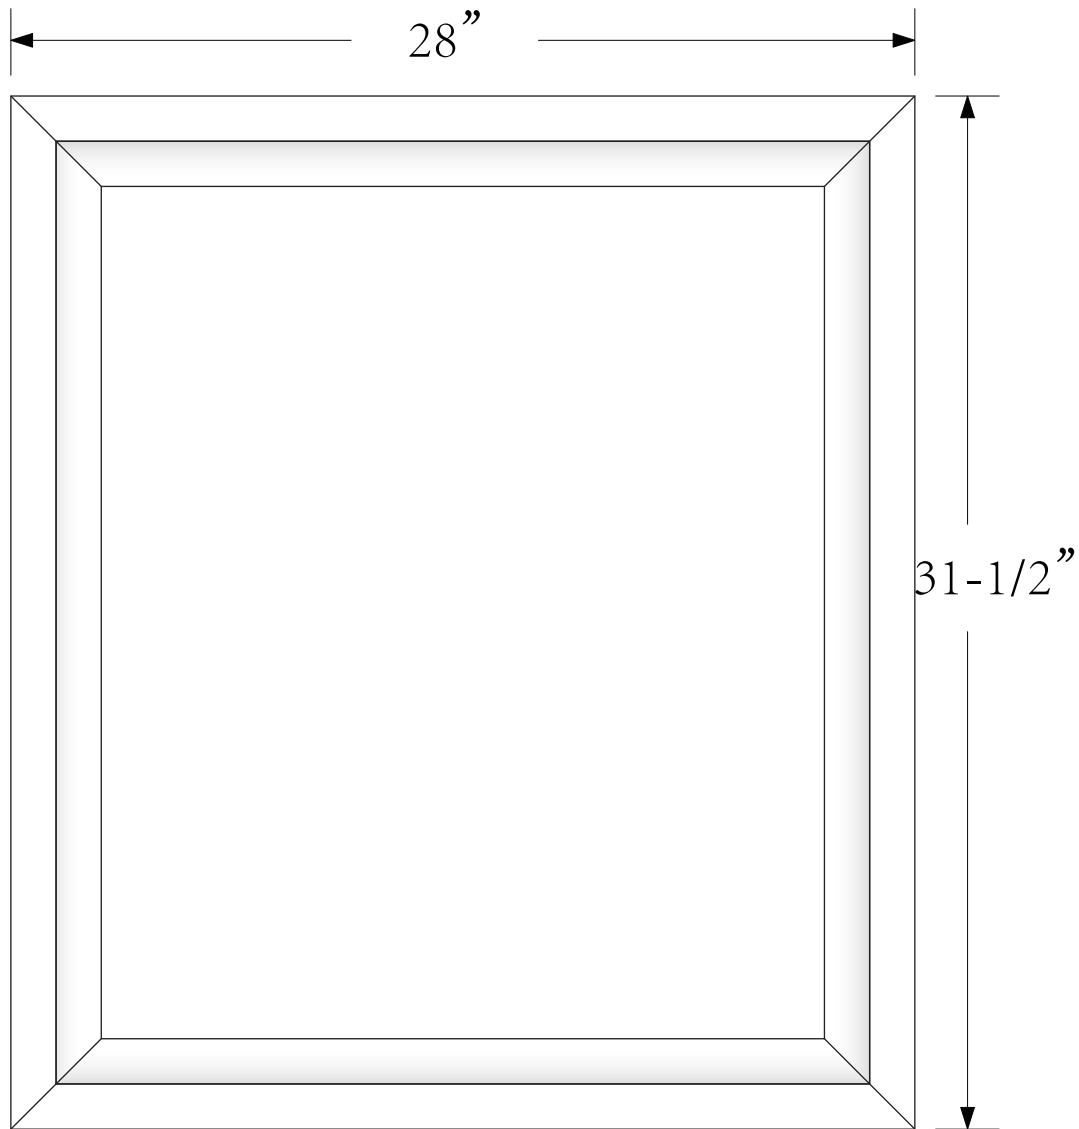

Dimensions

Front

Back

Side

Top

Dimensions:

- 60"×22"×34.5" (With Top)
- 59"×21"×33.5" (Vanity Only)

Vanity Finish:

Countertop & Sink

Dimensions:

Countertop: 72"×22"×0.78"

Rectangle undermount basin: 20.1"×15.2"×7.5"

## Dimensions

Size: 24"×31.5"

## Dimensions

Size: 28"×31.5"