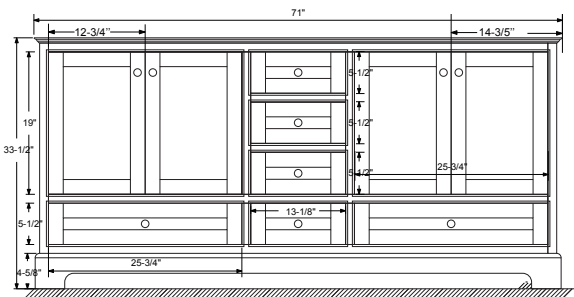

Dimensions:

Countertop: 48"×22"×0.78"

Rectangle undermount basin: 20.1"×15.2"×7.5"

Features:

- Solid Wood & Hardwood Construction
- 6 Soft-close Drawers
- 4 Soft-close Doors
- Brushed nickel hardware
- Adjustable leg levelers
- cUPC Undermount Basin

Dimensions

Front

Back

Side

Top

Dimensions:

- 60"×22"×34.5" (With Top)
- 59"×21"×33.5" (Vanity Only)

Vanity Finish:

Rectangle undermount basin: 20.1"×15.2"×7.5"

Dimensions

Front

Back

Side

Top

Features:

- Solid Wood & Hardwood Construction
- 6 Soft-close Drawers
- 4 Soft-close Doors
- Brushed nickel hardware
- Adjustable leg levelers
- cUPC Undermount Basin

## Dimensions

Size: 28"×31.5"