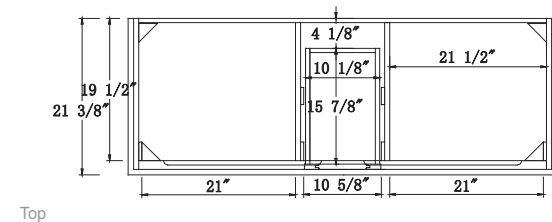

Dimensions

Features

- Solid Wood & Hardwood Construction
- 9 Soft-close Drawers
- 2 Soft-close Doors
- Brushed nickel hardware
- Adjustable leg levelers
- cUPC Undermount Basin

Dimensions:

- 48``X22``X34 1/4``(With Top)
- 47 1/8``X21 3/8``X33 1/2``(Vanity Only)

Countertop: 48"×22"×0.75"

Rectangle undermount basin: 20.1"×15.2"×7.5"

Features

- Solid Wood & Hardwood Construction
- 6 Soft-close Drawers
- 4 Soft-close Doors
- Brushed nickel hardware
- Adjustable leg levelers
- cUPC Undermount Basin

Dimensions

Dimensions:

- 60``x22``x34 1/4``(With Top)
- 58 3/4``x21 3/8``x33 1/2``(Vanity Only)

Vanity Finish:

- White (W)
- Sapphire Gray (SG)
- Heritage Blue (HB)
- Black Onyx(BO)

Countertop:

- Italian carrara white marble (CW)

Dimensions

Front

Back

Side

Top

Dimensions:

72``x22``x34 1/4``(With Top)

70 3/4``x21 3/8``x33 1/2``(Vanity Only)