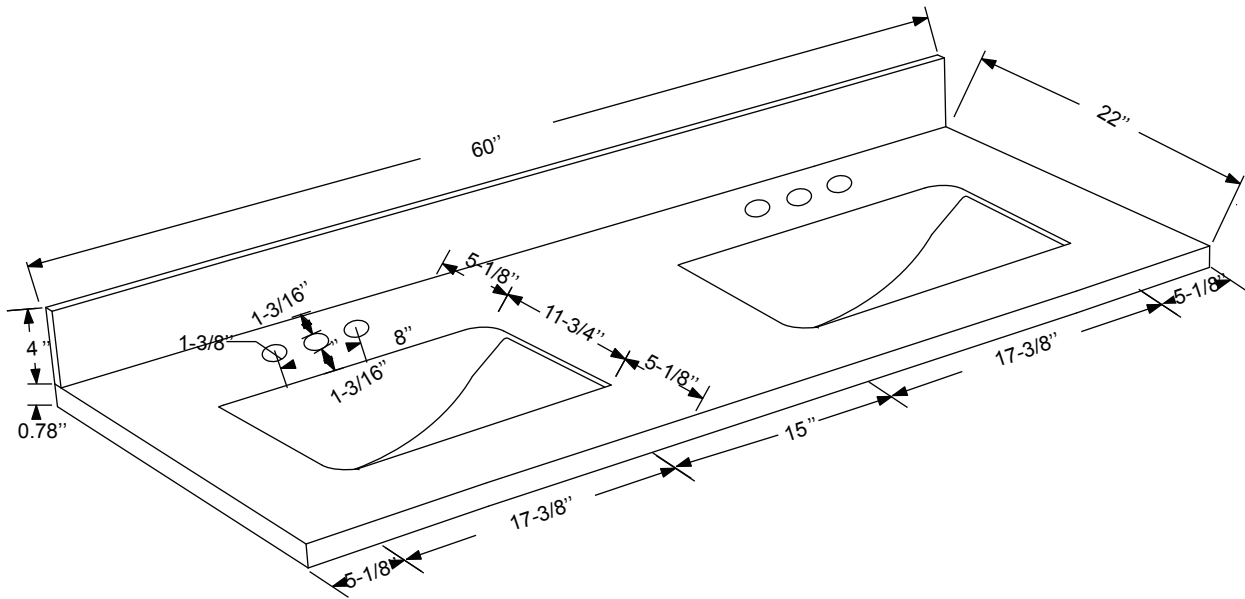

Countertop & Sink

Dimensions:

Countertop: 60"×22"×0.78"

Rectangle undermount basin: 20.1"×15.2"×7.5"