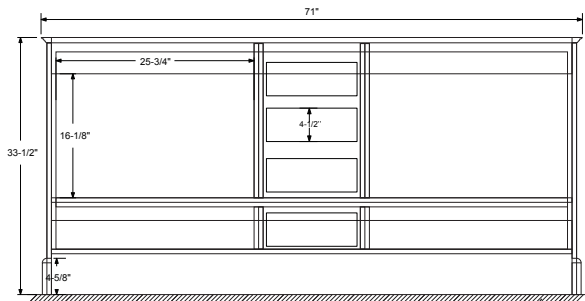

Dimensions

Front

Back

Side

Top

Dimensions:

- 60"×22"×34.5" (With Top)
- 59"×21"×33.5" (Vanity Only)

Vanity Finish:

Rectangle undermount basin: 20.1"×15.2"×7.5"

Dimensions

Front

Back

Side

Top

Features:

- Solid Wood & Hardwood Construction
- 6 Soft-close Drawers
- 4 Soft-close Doors
- Brushed nickel hardware
- Adjustable leg levelers
- cUPC Undermount Basin

## Dimensions

Size: 24"×31.5"

## Dimensions

Size: 28"×31.5"