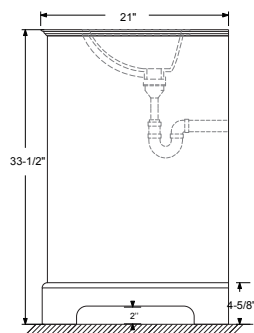

Dimensions

Front

Back

Side

Top

Dimensions:

- 60"×22"×34.5" (With Top)
- 59"×21"×33.5" (Vanity Only)

Vanity Finish:

Rectangle undermount basin: 20.1"×15.2"×7.5"

Dimensions

Front

Back

Side

Top

Features:

- Solid Wood & Hardwood Construction
- 6 Soft-close Drawers
- 4 Soft-close Doors
- Brushed nickel hardware
- Adjustable leg levelers
- cUPC Undermount Basin

## Dimensions

Size: 24"×31.5"

## Dimensions

Size: 28"×31.5"