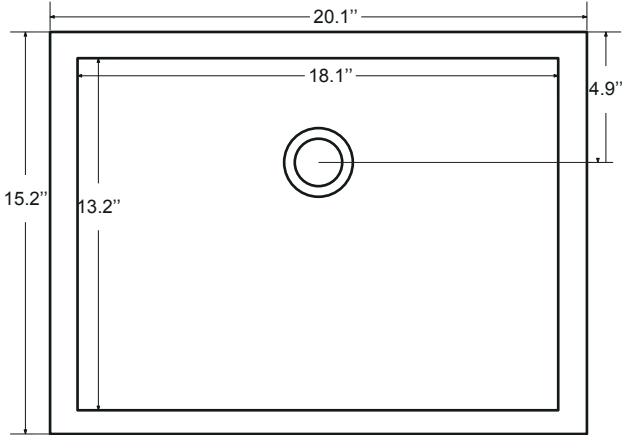

Countertop: 48"×22"×0.75"

Rectangle undermount basin: 20.1"×15.2"×7.5"

Features

- Solid Wood & Hardwood Construction
- 6 Soft-close Drawers
- 4 Soft-close Doors
- Brushed nickel hardware
- Adjustable leg levelers
- cUPC Undermount Basin

Dimensions

Dimensions:

- 60``x22``x34 1/4``(With Top)
- 58 3/4``x21 3/8``x33 1/2``(Vanity Only)

Vanity Finish:

- White (W)
- Sapphire Gray (SG)
- Heritage Blue (HB)
- Black Onyx(BO)

Countertop:

- Italian carrara white marble (CW)

Certification:

CARB P2

Countertop & Sink

Dimensions:

Countertop: 60" x 22" x 0.75"

Oval undermount basin: 20.1" x 15.2" x 7.5"

Features

- Solid Wood & Hardwood Construction
- 6 Soft-close Drawers
- 4 Soft-close Doors
- Brushed nickel hardware
- Adjustable leg levelers
- cUPC Undermount Basin

Dimensions

Front

Back

Side

Top

Dimensions:

72``x22``x34 1/4``(With Top)

70 3/4``x21 3/8``x33 1/2``(Vanity Only)