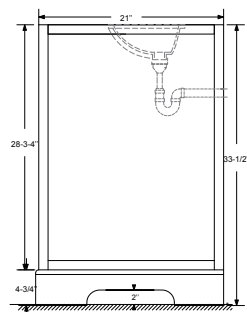

Dimensions

Side

Features:

- Solid Wood & Hardwood Construction
- 9 Soft-close Drawers
- 2 Soft-close Doors
- Brushed nickel hardware
- Adjustable leg levelers
- cUPC Undermount Basin

Dimensions:

- 48"×22"×34.5" (With Top)
- 47"×21"×33.5" (Vanity Only)

Vanity Finish:

- White (W)
- Sapphire Gray (SG)

Countertop:

- Italian carrara white marble (CW)

Certification:

CARB P2