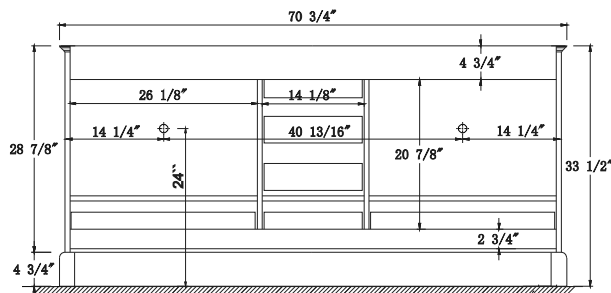

Countertop: 48"×22"×0.75"

Rectangle undermount basin: 20.1"×15.2"×7.5"

Features

- Solid Wood & Hardwood Construction
- 6 Soft-close Drawers
- 4 Soft-close Doors
- Brushed nickel hardware
- Adjustable leg levelers
- cUPC Undermount Basin

Dimensions

Dimensions:

- 60``x22``x34 1/4``(With Top)
- 58 3/4``x21 3/8``x33 1/2``(Vanity Only)

Vanity Finish:

- White (W)
- Sapphire Gray (SG)
- Heritage Blue (HB)
- Black Onyx(BO)

Countertop:

- Italian carrara white marble (CW)

Certification:

CARB P2

Countertop & Sink

Dimensions:

Countertop: 60" x 22" x 0.75"

Oval undermount basin: 20.1" x 15.2" x 7.5"

Features

- Solid Wood & Hardwood Construction
- 6 Soft-close Drawers
- 4 Soft-close Doors
- Brushed nickel hardware
- Adjustable leg levelers
- cUPC Undermount Basin

Dimensions

Front

Back

Side

Top

Dimensions:

72``x22``x34 1/4``(With Top)

70 3/4``x21 3/8``x33 1/2``(Vanity Only)