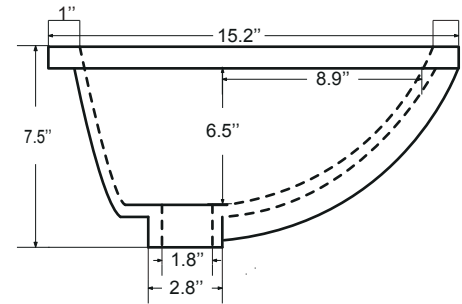

Countertop: 48"×22"×0.75"

Rectangle undermount basin: 20.1"×15.2"×7.5"

Features

- Solid Wood & Hardwood Construction
- 6 Soft-close Drawers
- 4 Soft-close Doors
- Brushed nickel hardware
- Adjustable leg levelers
- cUPC Undermount Basin

Dimensions

Dimensions:

- 60``x22``x34 1/4``(With Top)
- 58 3/4``x21 3/8``x33 1/2``(Vanity Only)

Vanity Finish:

- White (W)
- Sapphire Gray (SG)
- Heritage Blue (HB)
- Black Onyx(BO)

Countertop:

- Italian carrara white marble (CW)

Certification:

CARB P2

Countertop & Sink

Dimensions:

Countertop: 60" x 22" x 0.75"

Oval undermount basin: 20.1" x 15.2" x 7.5"

Features

- Solid Wood & Hardwood Construction
- 6 Soft-close Drawers
- 4 Soft-close Doors
- Brushed nickel hardware
- Adjustable leg levelers
- cUPC Undermount Basin

Dimensions

Front

Back

Side

Top

Dimensions:

72``x22``x34 1/4``(With Top)

70 3/4``x21 3/8``x33 1/2``(Vanity Only)