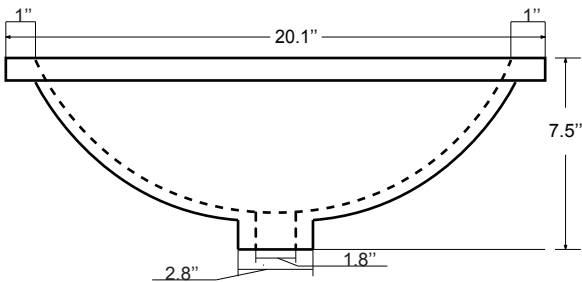

Dimensions:

Countertop: 48"×22"×0.78"

Rectangle undermount basin: 20.1"×15.2"×7.5"

Features:

- Solid Wood & Hardwood Construction
- 6 Soft-close Drawers
- 4 Soft-close Doors
- Brushed nickel hardware
- Adjustable leg levelers
- cUPC Undermount Basin

Dimensions

Front

Back

Side

Top

Dimensions:

- 60"×22"×34.5" (With Top)
- 59"×21"×33.5" (Vanity Only)

Vanity Finish:

## Dimensions

Size: 24"×31.5"

## Dimensions

Size: 28"×31.5"