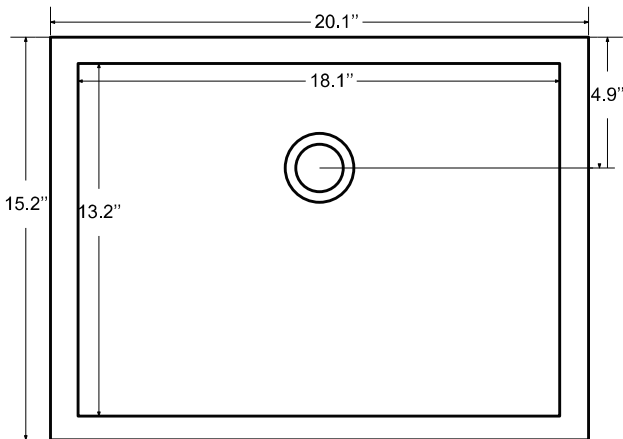

Countertop & Sink

Dimensions:

Countertop: 72"×22"×0.75"

Rectangle undermount basin: 20.1"×15.2"×7.5"