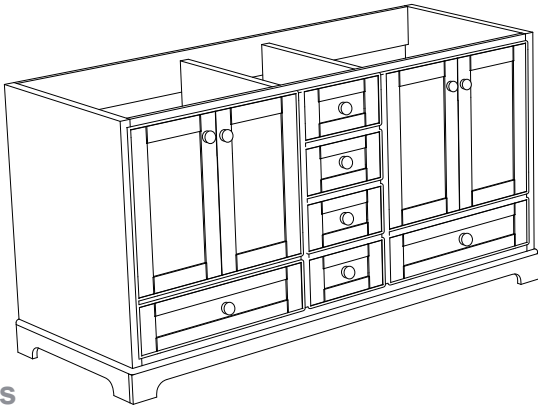

Dimensions:

Countertop: 48"×22"×0.78"

Rectangle undermount basin: 20.1"×15.2"×7.5"

Features:

- Solid Wood & Hardwood Construction
- 6 Soft-close Drawers
- 4 Soft-close Doors
- Brushed nickel hardware
- Adjustable leg levelers
- cUPC Undermount Basin

Dimensions

Front

Back

Side

Top

Dimensions:

- 60"×22"×34.5" (With Top)
- 59"×21"×33.5" (Vanity Only)

Vanity Finish:

Rectangle undermount basin: 20.1"×15.2"×7.5"

Dimensions

Front

Back

Side

Top

Features:

- Solid Wood & Hardwood Construction
- 6 Soft-close Drawers
- 4 Soft-close Doors
- Brushed nickel hardware
- Adjustable leg levelers
- cUPC Undermount Basin

## Dimensions

Size: 28"×31.5"