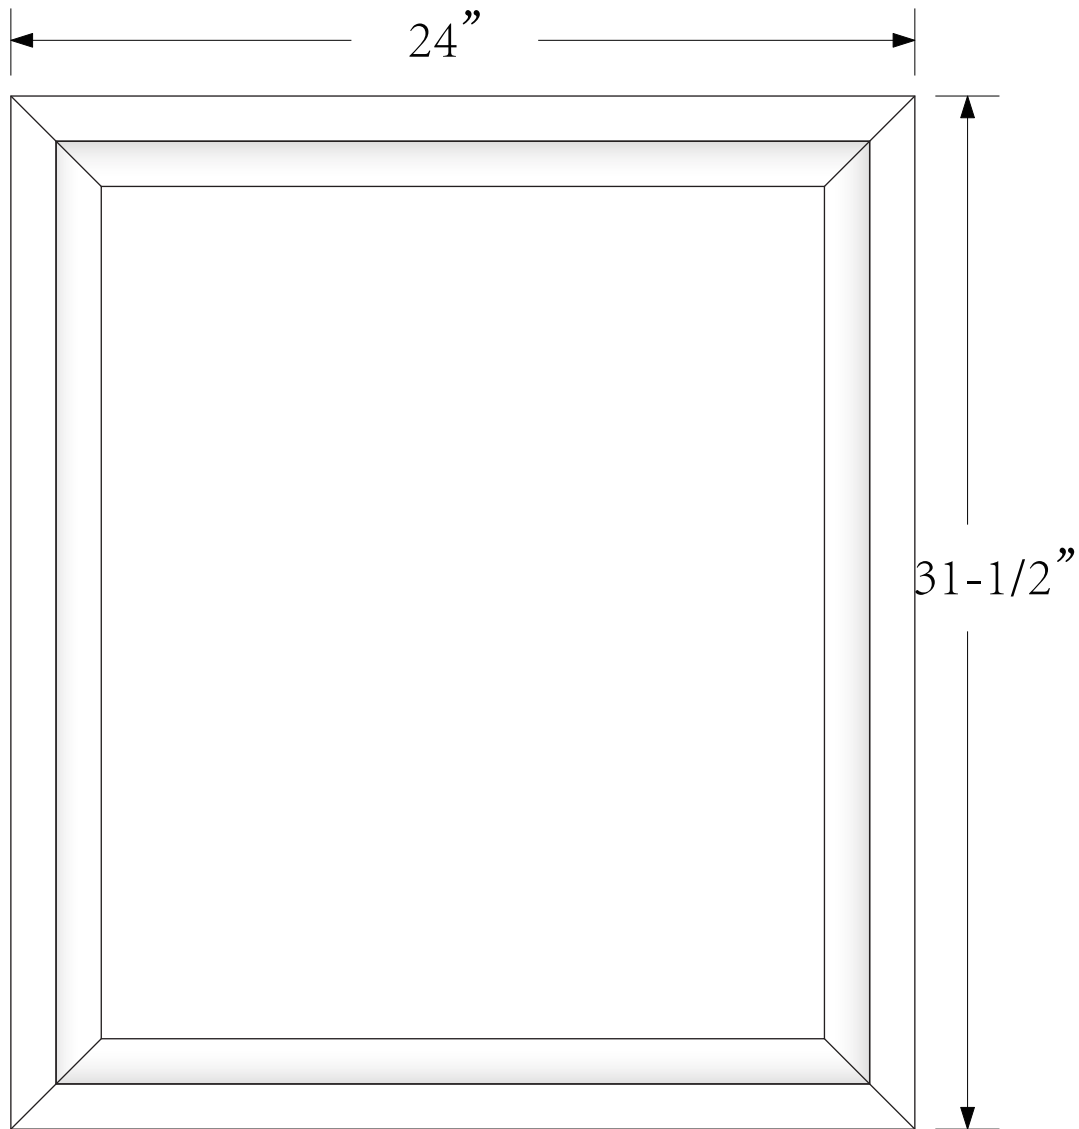

Dimensions

Front

Back

Side

Top

Dimensions:

- 60"×22"×34.5" (With Top)
- 59"×21"×33.5" (Vanity Only)

Vanity Finish:

Countertop & Sink

Dimensions:

Countertop: 72"×22"×0.78"

Rectangle undermount basin: 20.1"×15.2"×7.5"

## Dimensions

Size: 24"×31.5"

## Dimensions

Size: 28"×31.5"