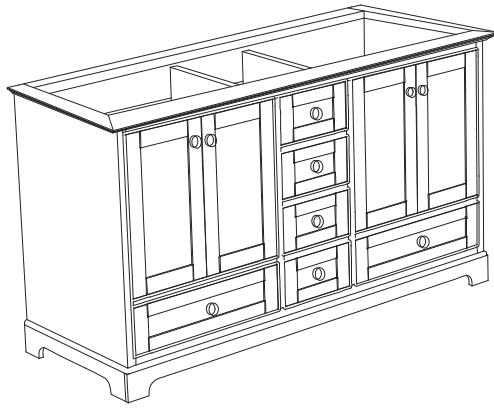

Dimensions

Features

- Solid Wood & Hardwood Construction
- 9 Soft-close Drawers
- 2 Soft-close Doors
- Brushed nickel hardware
- Adjustable leg levelers
- cUPC Undermount Basin

Dimensions:

- 48``X22``X34 1/4``(With Top)
- 47 1/8``X21 3/8``X33 1/2``(Vanity Only)

Countertop: 48"×22"×0.75"

Rectangle undermount basin: 20.1"×15.2"×7.5"

Features

- Solid Wood & Hardwood Construction
- 6 Soft-close Drawers
- 4 Soft-close Doors
- Brushed nickel hardware
- Adjustable leg levelers
- cUPC Undermount Basin

Certification:

CARB P2

Countertop & Sink

Dimensions:

Countertop: 60" x 22" x 0.75"

Oval undermount basin: 20.1" x 15.2" x 7.5"

Features

- Solid Wood & Hardwood Construction
- 6 Soft-close Drawers
- 4 Soft-close Doors
- Brushed nickel hardware
- Adjustable leg levelers
- cUPC Undermount Basin

Dimensions

Front

Back

Side

Top

Dimensions:

72``x22``x34 1/4``(With Top)

70 3/4``x21 3/8``x33 1/2``(Vanity Only)