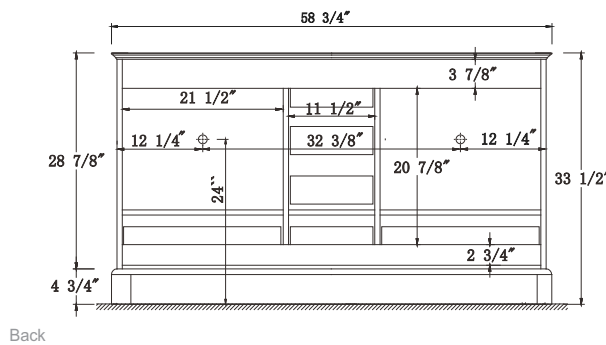

Dimensions

Features

- Solid Wood & Hardwood Construction
- 9 Soft-close Drawers
- 2 Soft-close Doors
- Brushed nickel hardware
- Adjustable leg levelers
- cUPC Undermount Basin

Dimensions:

- 48``X22``X34 1/4``(With Top)
- 47 1/8``X21 3/8``X33 1/2``(Vanity Only)

Countertop: 48"×22"×0.75"

Rectangle undermount basin: 20.1"×15.2"×7.5"

Features

- Solid Wood & Hardwood Construction
- 6 Soft-close Drawers
- 4 Soft-close Doors
- Brushed nickel hardware
- Adjustable leg levelers
- cUPC Undermount Basin

Dimensions

Dimensions:

- 60``x22``x34 1/4``(With Top)
- 58 3/4``x21 3/8``x33 1/2``(Vanity Only)

Vanity Finish:

- White (W)
- Sapphire Gray (SG)
- Heritage Blue (HB)
- Black Onyx(BO)

Countertop:

- Italian carrara white marble (CW)

Dimensions

Front

Back

Side

Top

Dimensions:

72``x22``x34 1/4``(With Top)

70 3/4``x21 3/8``x33 1/2``(Vanity Only)