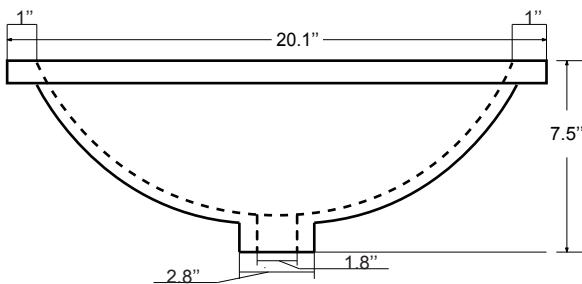

Countertop & Sink

Dimensions:

Countertop: 60"×22"×0.78"

Rectangle undermount basin: 20.1"×15.2"×7.5"