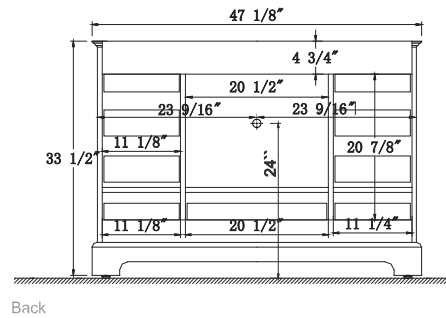

Dimensions

Features

- Solid Wood & Hardwood Construction
- 9 Soft-close Drawers
- 2 Soft-close Doors
- Brushed nickel hardware
- Adjustable leg levelers
- cUPC Undermount Basin

Dimensions:

- 48``X22``X34 1/4``(With Top)
- 47 1/8``X21 3/8``X33 1/2``(Vanity Only)

Countertop: 48"×22"×0.75"

Rectangle undermount basin: 20.1"×15.2"×7.5"

Features

- Solid Wood & Hardwood Construction
- 6 Soft-close Drawers
- 4 Soft-close Doors
- Brushed nickel hardware
- Adjustable leg levelers
- cUPC Undermount Basin

Dimensions

Dimensions:

- 60``x22``x34 1/4``(With Top)
- 58 3/4``x21 3/8``x33 1/2``(Vanity Only)

Vanity Finish:

- White (W)
- Sapphire Gray (SG)
- Heritage Blue (HB)
- Black Onyx(BO)

Countertop:

- Italian carrara white marble (CW)

Dimensions

Front

Back

Side

Top

Dimensions:

72``x22``x34 1/4``(With Top)

70 3/4``x21 3/8``x33 1/2``(Vanity Only)