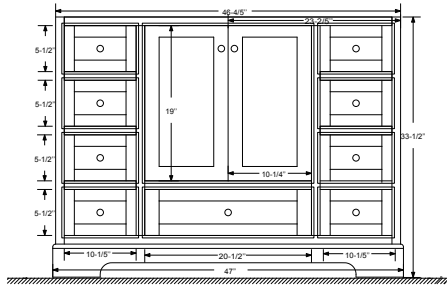

Dimensions

Front

Features:

- Solid Wood & Hardwood Construction
- 9 Soft-close Drawers
- 2 Soft-close Doors
- Brushed nickel hardware
- Adjustable leg levelers
- cUPC Undermount Basin

Dimensions:

- 48"×22"×34.5" (With Top)
- 47"×21"×33.5" (Vanity Only)

Vanity Finish:

- White (W)
- Sapphire Gray (SG)

Countertop:

- Italian carrara white marble (CW)

Certification:

CARB P2