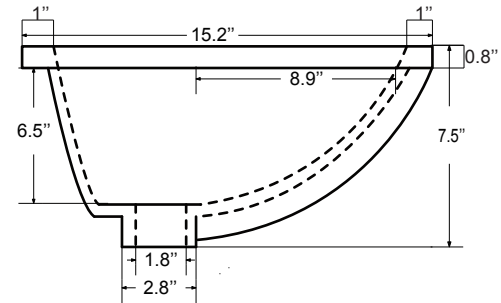

Dimensions:

Countertop: 48"×22"×0.78"

Rectangle undermount basin: 20.1"×15.2"×7.5"

Features:

- Solid Wood & Hardwood Construction
- 6 Soft-close Drawers
- 4 Soft-close Doors
- Brushed nickel hardware
- Adjustable leg levelers
- cUPC Undermount Basin

Dimensions

Front

Back

Side

Top

Dimensions:

- 60"×22"×34.5" (With Top)
- 59"×21"×33.5" (Vanity Only)

Vanity Finish:

## Dimensions

Size: 24"×31.5"

## Dimensions

Size: 28"×31.5"