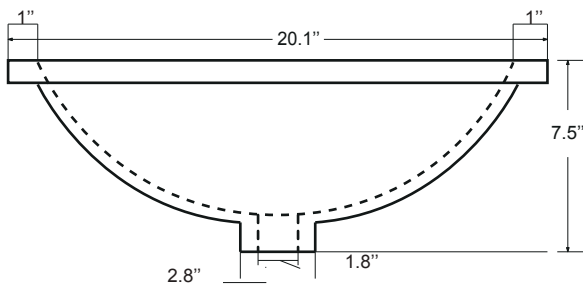

Countertop: 48"×22"×0.75"

Rectangle undermount basin: 20.1"×15.2"×7.5"

Features

- Solid Wood & Hardwood Construction
- 6 Soft-close Drawers
- 4 Soft-close Doors
- Brushed nickel hardware
- Adjustable leg levelers
- cUPC Undermount Basin

Dimensions

Dimensions:

- 60``x22``x34 1/4``(With Top)
- 58 3/4``x21 3/8``x33 1/2``(Vanity Only)

Vanity Finish:

- White (W)
- Sapphire Gray (SG)
- Heritage Blue (HB)
- Black Onyx(BO)

Countertop:

- Italian carrara white marble (CW)

Certification:

CARB P2

Countertop & Sink

Dimensions:

Countertop: 60" x 22" x 0.75"

Oval undermount basin: 20.1" x 15.2" x 7.5"

Features

- Solid Wood & Hardwood Construction
- 6 Soft-close Drawers
- 4 Soft-close Doors
- Brushed nickel hardware
- Adjustable leg levelers
- cUPC Undermount Basin

Dimensions

Front

Back

Side

Top

Dimensions:

72``x22``x34 1/4``(With Top)

70 3/4``x21 3/8``x33 1/2``(Vanity Only)