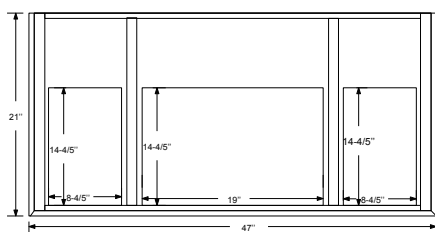

Top

Features:

- Solid Wood & Hardwood Construction
- 9 Soft-close Drawers
- 2 Soft-close Doors
- Brushed nickel hardware
- Adjustable leg levelers
- cUPC Undermount Basin

Dimensions:

- 48"×22"×34.5" (With Top)
- 47"×21"×33.5" (Vanity Only)

Vanity Finish:

- White (W)
- Sapphire Gray (SG)

Countertop:

- Italian carrara white marble (CW)

Certification:

CARB P2