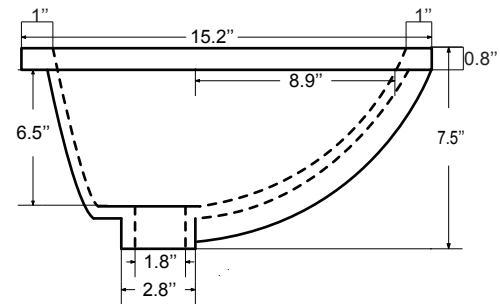

Dimensions

Front

Back

Side

Top

Dimensions:

- 60"×22"×34.5" (With Top)
- 59"×21"×33.5" (Vanity Only)

Vanity Finish:

Countertop & Sink

Dimensions:

Countertop: 72"×22"×0.78"

Rectangle undermount basin: 20.1"×15.2"×7.5"

## Dimensions

Size: 24"×31.5"

## Dimensions

Size: 28"×31.5"