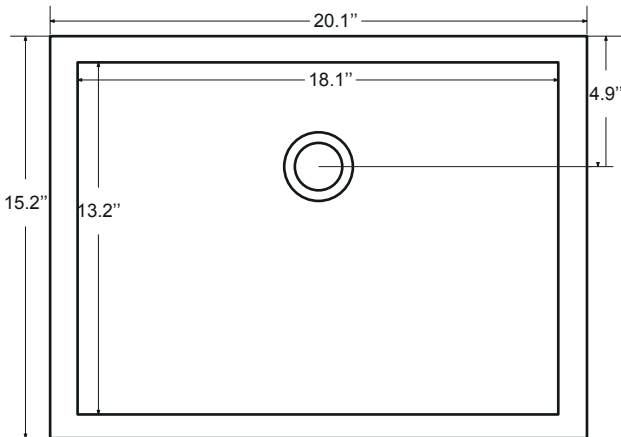

Countertop & Sink

Dimensions:

Countertop: 48"×22"×0.75"

Rectangle undermount basin: 20.1"×15.2"×7.5"