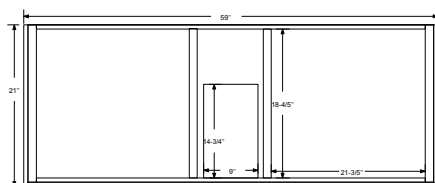

Dimensions:

Countertop: 48"×22"×0.78"

Rectangle undermount basin: 20.1"×15.2"×7.5"

Features:

- Solid Wood & Hardwood Construction
- 6 Soft-close Drawers
- 4 Soft-close Doors
- Brushed nickel hardware
- Adjustable leg levelers
- cUPC Undermount Basin

Dimensions

Front

Back

Side

Top

Dimensions:

- 60"×22"×34.5" (With Top)
- 59"×21"×33.5" (Vanity Only)

Vanity Finish:

## Dimensions

Size: 24"×31.5"

## Dimensions

Size: 28"×31.5"