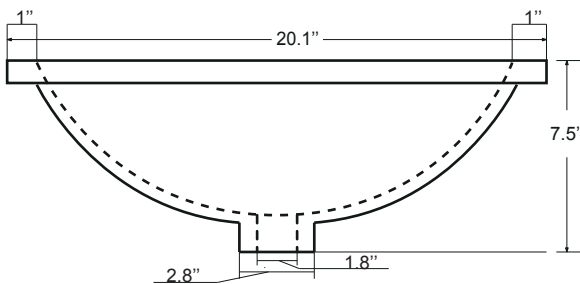

Countertop & Sink

Dimensions:

Countertop: 48"×22"×0.75"

Rectangle undermount basin: 20.1"×15.2"×7.5"