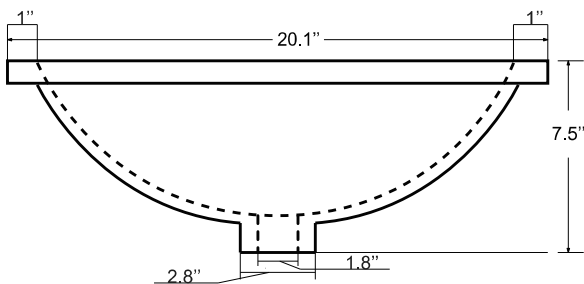

Countertop & Sink

Dimensions:

Countertop: 72"×22"×0.75"

Rectangle undermount basin: 20.1"×15.2"×7.5"