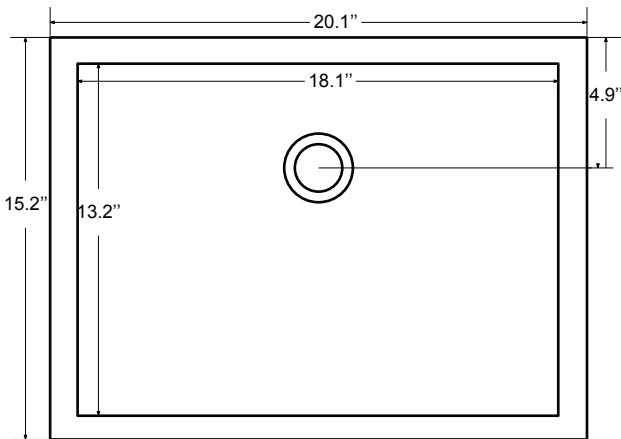

Dimensions

Front

Back

Side

Top

Dimensions:

- 60"×22"×34.5" (With Top)
- 59"×21"×33.5" (Vanity Only)

Vanity Finish:

Countertop & Sink

Dimensions:

Countertop: 72"×22"×0.78"

Rectangle undermount basin: 20.1"×15.2"×7.5"

## Dimensions

Size: 24"×31.5"

## Dimensions

Size: 28"×31.5"