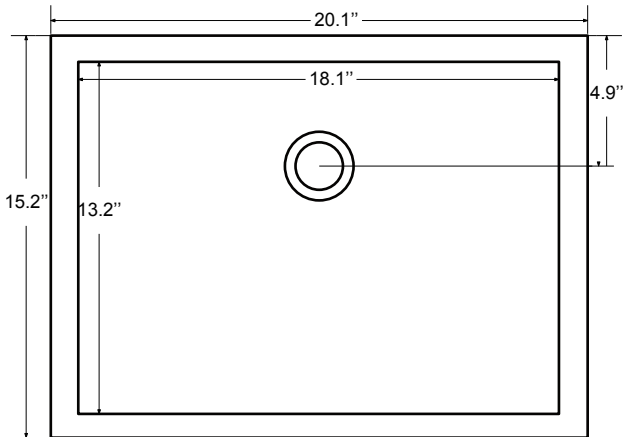

Dimensions:

Countertop: 48"×22"×0.78"

Rectangle undermount basin: 20.1"×15.2"×7.5"

Features:

- Solid Wood & Hardwood Construction
- 6 Soft-close Drawers
- 4 Soft-close Doors
- Brushed nickel hardware
- Adjustable leg levelers
- cUPC Undermount Basin

Dimensions

Front

Back

Side

Top

Dimensions:

- 60"×22"×34.5" (With Top)
- 59"×21"×33.5" (Vanity Only)

Vanity Finish:

## Dimensions

Size: 24"×31.5"

## Dimensions

Size: 28"×31.5"