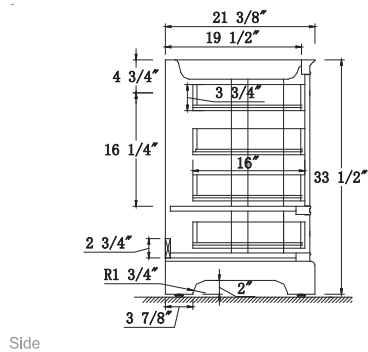

Dimensions

Features

- Solid Wood & Hardwood Construction
- 9 Soft-close Drawers
- 2 Soft-close Doors
- Brushed nickel hardware
- Adjustable leg levelers
- cUPC Undermount Basin

Dimensions:

- 48``X22``X34 1/4``(With Top)
- 47 1/8``X21 3/8``X33 1/2``(Vanity Only)

Countertop: 48"×22"×0.75"

Rectangle undermount basin: 20.1"×15.2"×7.5"

Features

- Solid Wood & Hardwood Construction
- 6 Soft-close Drawers
- 4 Soft-close Doors
- Brushed nickel hardware
- Adjustable leg levelers
- cUPC Undermount Basin

Dimensions

Dimensions:

- 60``x22``x34 1/4``(With Top)
- 58 3/4``x21 3/8``x33 1/2``(Vanity Only)

Vanity Finish:

- White (W)
- Sapphire Gray (SG)
- Heritage Blue (HB)
- Black Onyx(BO)

Countertop:

- Italian carrara white marble (CW)

Dimensions

Front

Back

Side

Top

Dimensions:

72``x22``x34 1/4``(With Top)

70 3/4``x21 3/8``x33 1/2``(Vanity Only)