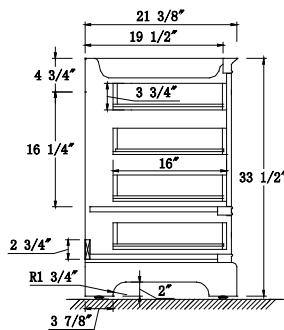

Dimensions

Dimensions:

- 60``x22``x34 1/4``(With Top)
- 58 3/4``x21 3/8``x33 1/2``(Vanity Only)

Vanity Finish:

- White (W)
- Sapphire Gray (SG)
- Heritage Blue (HB)
- Black Onyx(BO)

Countertop:

- Italian carrara white marble (CW)

Certification:

CARB P2

Countertop & Sink

Dimensions:

Countertop: 60" x 22" x 0.75"

Oval undermount basin: 20.1" x 15.2" x 7.5"

Features

- Solid Wood & Hardwood Construction
- 6 Soft-close Drawers
- 4 Soft-close Doors
- Brushed nickel hardware
- Adjustable leg levelers
- cUPC Undermount Basin

Dimensions

Front

Back

Side

Top

Dimensions:

72``x22``x34 1/4``(With Top)

70 3/4``x21 3/8``x33 1/2``(Vanity Only)

Countertop: 72"×22"×0.75"

Rectangle undermount basin: 20.1"×15.2"×7.5"