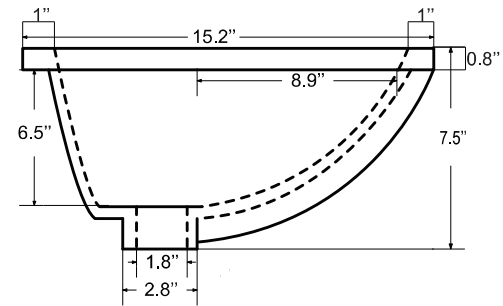

Countertop & Sink

Dimensions:

Countertop: 72"×22"×0.75"

Rectangle undermount basin: 20.1"×15.2"×7.5"