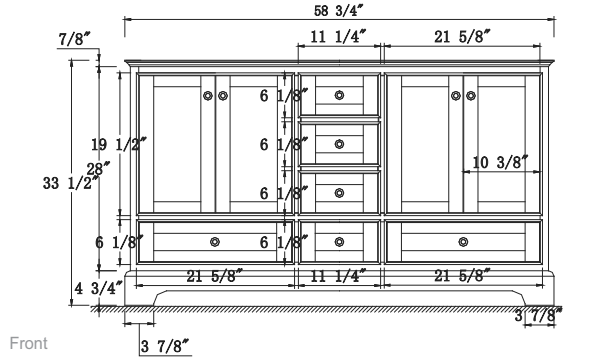

Dimensions

Features

- Solid Wood & Hardwood Construction
- 9 Soft-close Drawers
- 2 Soft-close Doors
- Brushed nickel hardware
- Adjustable leg levelers
- cUPC Undermount Basin

Dimensions:

- 48``X22``X34 1/4``(With Top)
- 47 1/8``X21 3/8``X33 1/2``(Vanity Only)

Countertop: 48"×22"×0.75"

Rectangle undermount basin: 20.1"×15.2"×7.5"

Features

- Solid Wood & Hardwood Construction
- 6 Soft-close Drawers
- 4 Soft-close Doors
- Brushed nickel hardware
- Adjustable leg levelers
- cUPC Undermount Basin

Dimensions

Dimensions:

- 60``x22``x34 1/4``(With Top)
- 58 3/4``x21 3/8``x33 1/2``(Vanity Only)

Vanity Finish:

- White (W)
- Sapphire Gray (SG)
- Heritage Blue (HB)
- Black Onyx(BO)

Countertop:

- Italian carrara white marble (CW)

Dimensions

Front

Back

Side

Top

Dimensions:

72``x22``x34 1/4``(With Top)

70 3/4``x21 3/8``x33 1/2``(Vanity Only)