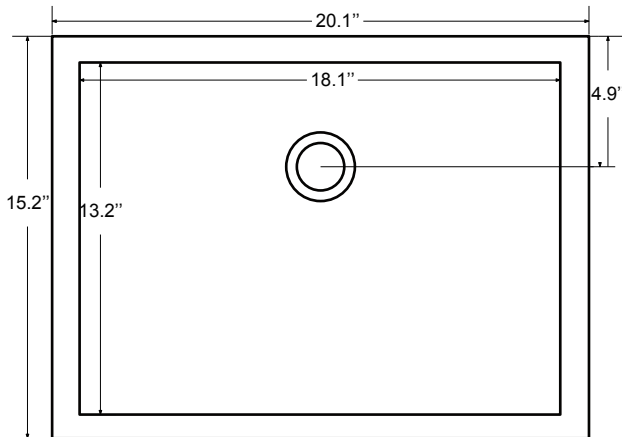

Countertop & Sink

Dimensions:

Countertop: 60"×22"×0.78"

Rectangle undermount basin: 20.1"×15.2"×7.5"