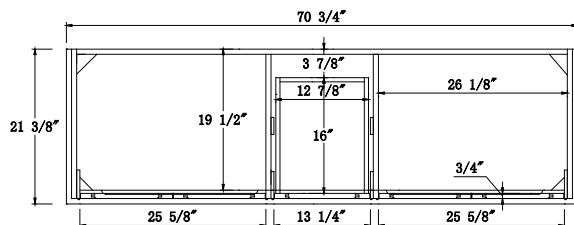

Countertop: 48"×22"×0.75"

Rectangle undermount basin: 20.1"×15.2"×7.5"

Features

- Solid Wood & Hardwood Construction
- 6 Soft-close Drawers
- 4 Soft-close Doors
- Brushed nickel hardware
- Adjustable leg levelers
- cUPC Undermount Basin

Certification:

CARB P2

Countertop & Sink

Dimensions:

Countertop: 60" x 22" x 0.75"

Oval undermount basin: 20.1" x 15.2" x 7.5"

Features

- Solid Wood & Hardwood Construction
- 6 Soft-close Drawers
- 4 Soft-close Doors
- Brushed nickel hardware
- Adjustable leg levelers
- cUPC Undermount Basin

Dimensions

Front

Back

Side

Top

Dimensions:

72``x22``x34 1/4``(With Top)

70 3/4``x21 3/8``x33 1/2``(Vanity Only)

Countertop: 72"×22"×0.75"

Rectangle undermount basin: 20.1"×15.2"×7.5"