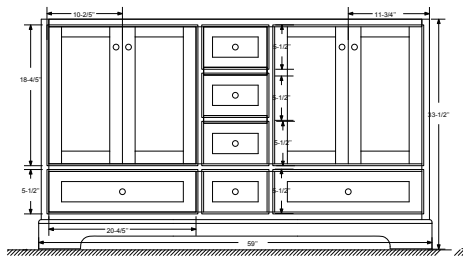

Dimensions:

Countertop: 48"×22"×0.78"

Rectangle undermount basin: 20.1"×15.2"×7.5"

Features:

- Solid Wood & Hardwood Construction
- 6 Soft-close Drawers
- 4 Soft-close Doors
- Brushed nickel hardware
- Adjustable leg levelers
- cUPC Undermount Basin

Dimensions

Front

Back

Side

Top

Dimensions:

- 60"×22"×34.5" (With Top)
- 59"×21"×33.5" (Vanity Only)

Vanity Finish:

## Dimensions

Size: 24"×31.5"

## Dimensions

Size: 28"×31.5"