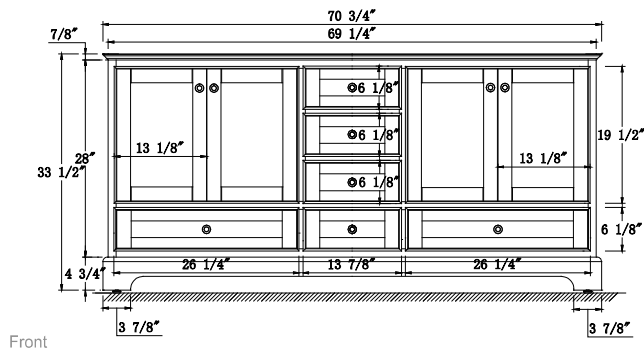

Countertop: 48"×22"×0.75"

Rectangle undermount basin: 20.1"×15.2"×7.5"

Features

- Solid Wood & Hardwood Construction
- 6 Soft-close Drawers
- 4 Soft-close Doors
- Brushed nickel hardware
- Adjustable leg levelers
- cUPC Undermount Basin

Dimensions

Dimensions:

- 60``x22``x34 1/4``(With Top)
- 58 3/4``x21 3/8``x33 1/2``(Vanity Only)

Vanity Finish:

- White (W)
- Sapphire Gray (SG)
- Heritage Blue (HB)
- Black Onyx(BO)

Countertop:

- Italian carrara white marble (CW)

Certification:

CARB P2

Countertop & Sink

Dimensions:

Countertop: 60" x 22" x 0.75"

Oval undermount basin: 20.1" x 15.2" x 7.5"

Features

- Solid Wood & Hardwood Construction
- 6 Soft-close Drawers
- 4 Soft-close Doors
- Brushed nickel hardware
- Adjustable leg levelers
- cUPC Undermount Basin

Dimensions

Front

Back

Side

Top

Dimensions:

72``x22``x34 1/4``(With Top)

70 3/4``x21 3/8``x33 1/2``(Vanity Only)