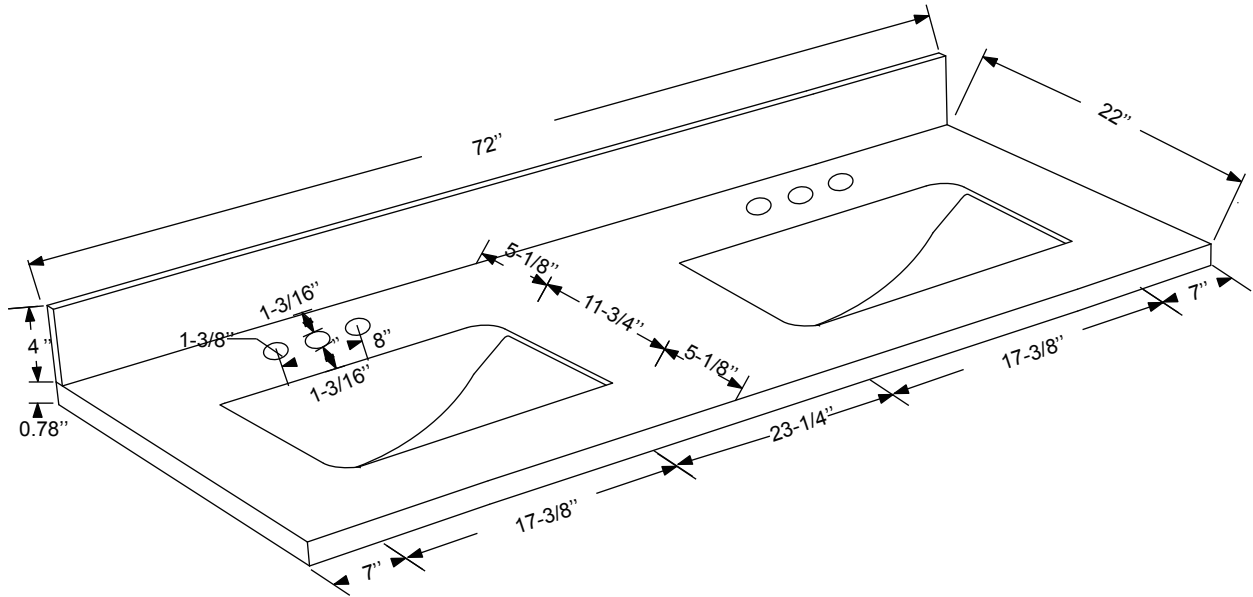

Dimensions

Front

Back

Side

Top

Dimensions:

- 60"×22"×34.5" (With Top)
- 59"×21"×33.5" (Vanity Only)

Vanity Finish:

Countertop & Sink

Dimensions:

Countertop: 72"×22"×0.78"

Rectangle undermount basin: 20.1"×15.2"×7.5"

## Dimensions

Size: 24"×31.5"

## Dimensions

Size: 28"×31.5"