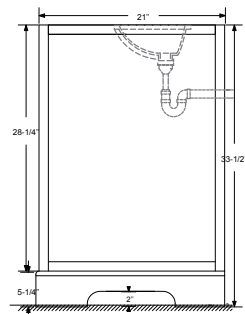

Dimensions:

Countertop: 48"×22"×0.78"

Rectangle undermount basin: 20.1"×15.2"×7.5"

Features:

- Solid Wood & Hardwood Construction
- 6 Soft-close Drawers
- 4 Soft-close Doors
- Brushed nickel hardware
- Adjustable leg levelers
- cUPC Undermount Basin

Dimensions

Front

Back

Side

Top

Dimensions:

- 60"×22"×34.5" (With Top)
- 59"×21"×33.5" (Vanity Only)

Vanity Finish:

## Dimensions

Size: 24"×31.5"

## Dimensions

Size: 28"×31.5"