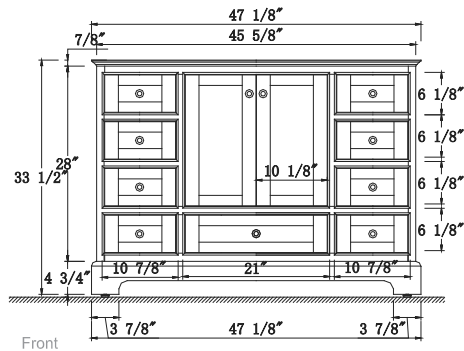

Dimensions

Features

- Solid Wood & Hardwood Construction
- 9 Soft-close Drawers
- 2 Soft-close Doors
- Brushed nickel hardware
- Adjustable leg levelers
- cUPC Undermount Basin

Dimensions:

- 48``X22``X34 1/4``(With Top)
- 47 1/8``X21 3/8``X33 1/2``(Vanity Only)

Countertop: 48"×22"×0.75"

Rectangle undermount basin: 20.1"×15.2"×7.5"

Features

- Solid Wood & Hardwood Construction
- 6 Soft-close Drawers
- 4 Soft-close Doors
- Brushed nickel hardware
- Adjustable leg levelers
- cUPC Undermount Basin

Dimensions

Front

Back

Side

Top

Dimensions:

72``x22``x34 1/4``(With Top)

70 3/4``x21 3/8``x33 1/2``(Vanity Only)

Countertop: 72"×22"×0.75"

Rectangle undermount basin: 20.1"×15.2"×7.5"