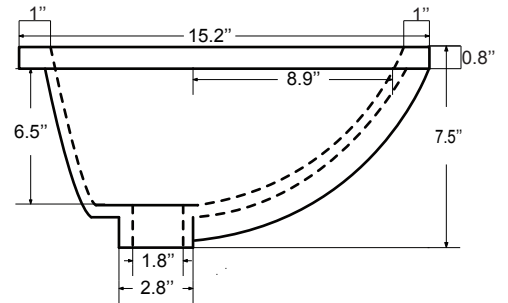

Countertop & Sink

Dimensions:

Countertop: 60"×22"×0.78"

Rectangle undermount basin: 20.1"×15.2"×7.5"