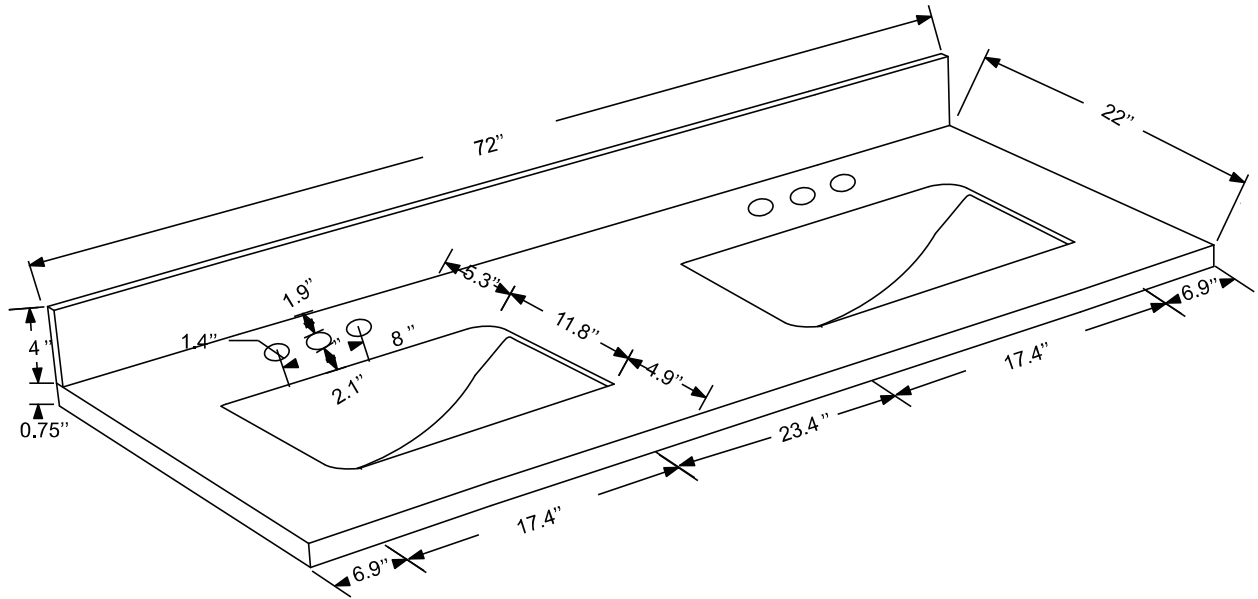

Countertop & Sink

Dimensions:

Countertop: 72"×22"×0.75"

Rectangle undermount basin: 20.1"×15.2"×7.5"