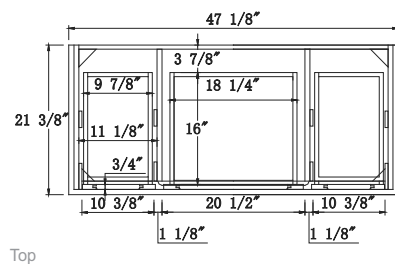

Dimensions

Features

- Solid Wood & Hardwood Construction
- 9 Soft-close Drawers
- 2 Soft-close Doors
- Brushed nickel hardware
- Adjustable leg levelers
- cUPC Undermount Basin

Dimensions:

- 48``X22``X34 1/4``(With Top)
- 47 1/8``X21 3/8``X33 1/2``(Vanity Only)

Countertop: 48"×22"×0.75"

Rectangle undermount basin: 20.1"×15.2"×7.5"

Features

- Solid Wood & Hardwood Construction
- 6 Soft-close Drawers
- 4 Soft-close Doors
- Brushed nickel hardware
- Adjustable leg levelers
- cUPC Undermount Basin

Dimensions

Front

Back

Side

Top

Dimensions:

72``x22``x34 1/4``(With Top)

70 3/4``x21 3/8``x33 1/2``(Vanity Only)

Countertop: 72"×22"×0.75"

Rectangle undermount basin: 20.1"×15.2"×7.5"