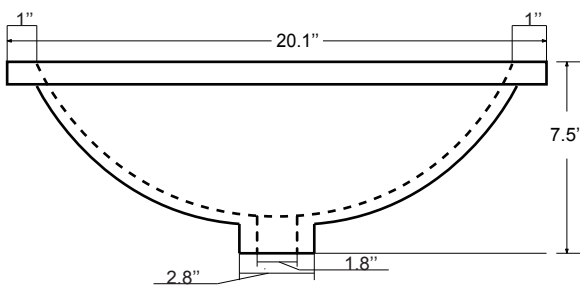

Dimensions

Front

Back

Side

Top

Dimensions:

- 60"×22"×34.5" (With Top)
- 59"×21"×33.5" (Vanity Only)

Vanity Finish:

Countertop & Sink

Dimensions:

Countertop: 72"×22"×0.78"

Rectangle undermount basin: 20.1"×15.2"×7.5"

## Dimensions

Size: 24"×31.5"

## Dimensions

Size: 28"×31.5"