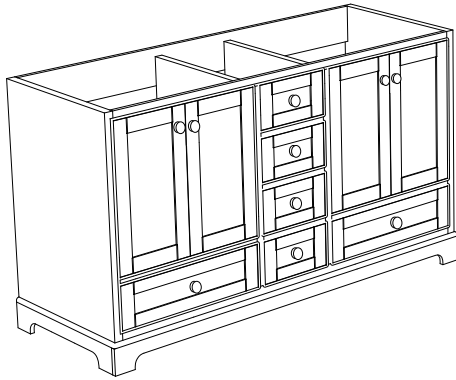

Dimensions

Front

Back

Side

Top

Features:

- Solid Wood & Hardwood Construction
- 9 Soft-close Drawers
- 2 Soft-close Doors
- Brushed nickel hardware
- Adjustable leg levelers
- cUPC Undermount Basin

Dimensions:

Dimensions:

Countertop: 48"×22"×0.78"

Rectangle undermount basin: 20.1"×15.2"×7.5"

Features:

- Solid Wood & Hardwood Construction
- 6 Soft-close Drawers
- 4 Soft-close Doors
- Brushed nickel hardware
- Adjustable leg levelers
- cUPC Undermount Basin

## Dimensions

Size: 24"×31.5"

## Dimensions

Size: 28"×31.5"