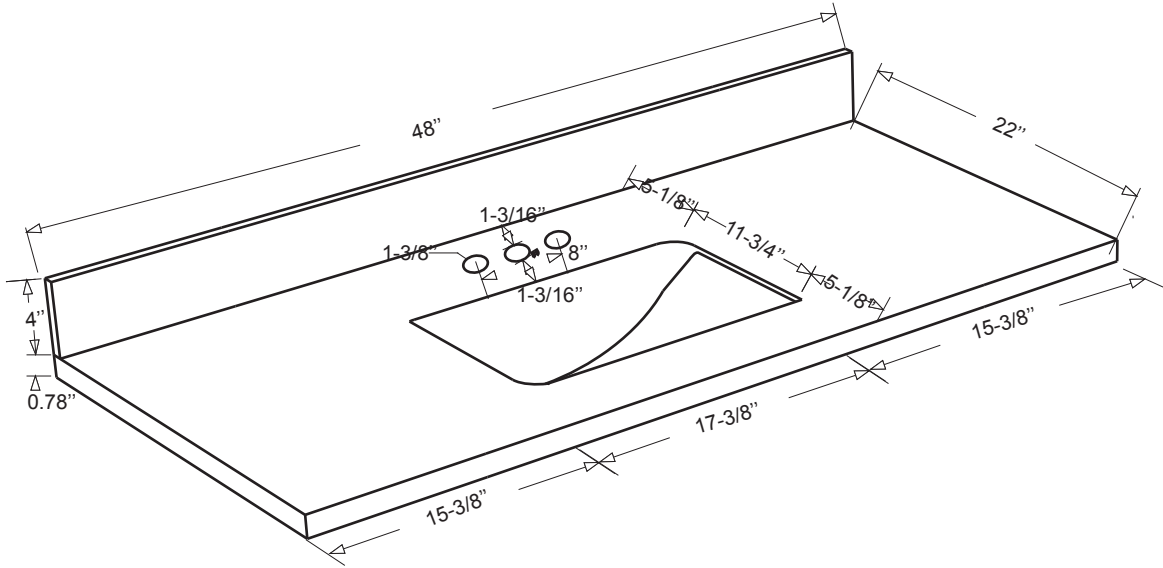

Dimensions:

Countertop: 48"×22"×0.78"

Rectangle undermount basin: 20.1"×15.2"×7.5"

Features:

- Solid Wood & Hardwood Construction
- 6 Soft-close Drawers
- 4 Soft-close Doors
- Brushed nickel hardware
- Adjustable leg levelers
- cUPC Undermount Basin

Dimensions

Front

Back

Side

Top

Dimensions:

- 60"×22"×34.5" (With Top)
- 59"×21"×33.5" (Vanity Only)

Vanity Finish:

## Dimensions

Size: 24"×31.5"

## Dimensions

Size: 28"×31.5"