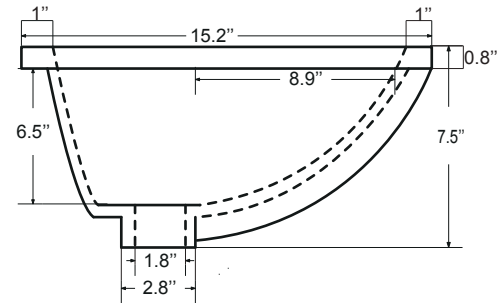

Countertop & Sink

Dimensions:

Countertop: 48"×22"×0.75"

Rectangle undermount basin: 20.1"×15.2"×7.5"