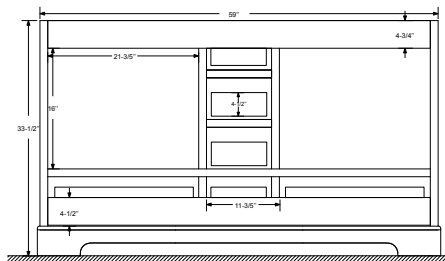

Dimensions:

Countertop: 48"×22"×0.78"

Rectangle undermount basin: 20.1"×15.2"×7.5"

Features:

- Solid Wood & Hardwood Construction
- 6 Soft-close Drawers
- 4 Soft-close Doors
- Brushed nickel hardware
- Adjustable leg levelers
- cUPC Undermount Basin

Dimensions

Front

Back

Side

Top

Dimensions:

- 60"×22"×34.5" (With Top)
- 59"×21"×33.5" (Vanity Only)

Vanity Finish:

## Dimensions

Size: 24"×31.5"

## Dimensions

Size: 28"×31.5"