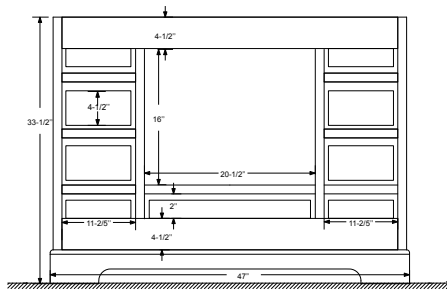

Dimensions

Back

Features:

- Solid Wood & Hardwood Construction
- 9 Soft-close Drawers
- 2 Soft-close Doors
- Brushed nickel hardware
- Adjustable leg levelers
- cUPC Undermount Basin

Dimensions:

- 48"×22"×34.5" (With Top)
- 47"×21"×33.5" (Vanity Only)

Vanity Finish:

- White (W)
- Sapphire Gray (SG)

Countertop:

- Italian carrara white marble (CW)

Certification:

CARB P2