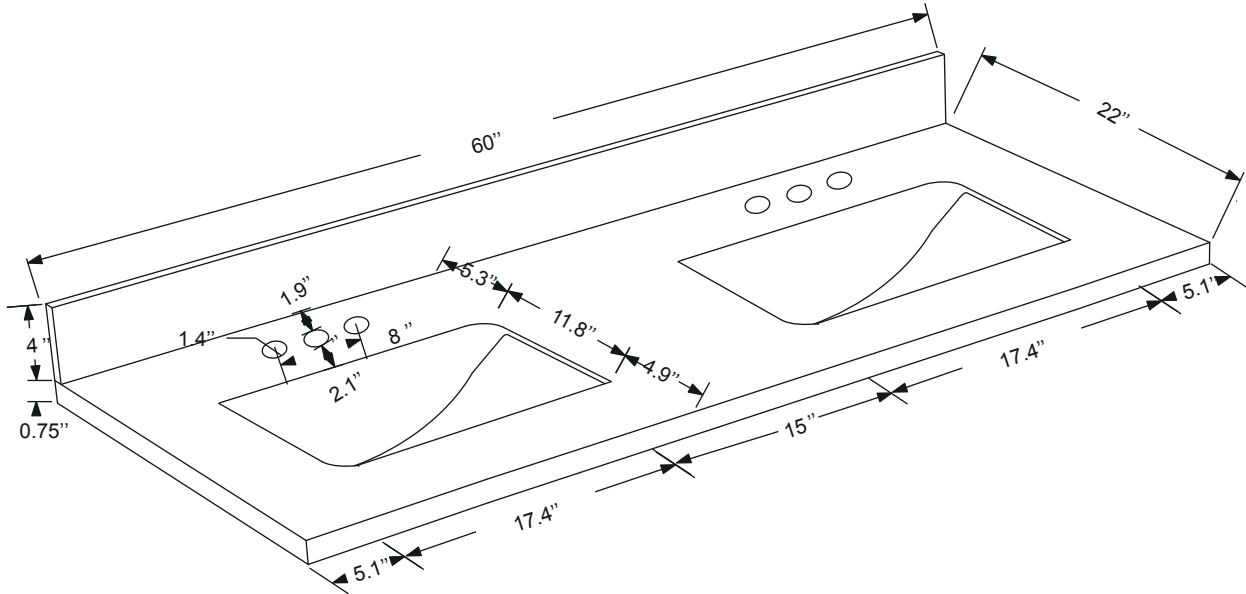

Countertop: 48"×22"×0.75"

Rectangle undermount basin: 20.1"×15.2"×7.5"

Features

- Solid Wood & Hardwood Construction
- 6 Soft-close Drawers
- 4 Soft-close Doors
- Brushed nickel hardware
- Adjustable leg levelers
- cUPC Undermount Basin

Dimensions

Dimensions:

- 60``x22``x34 1/4``(With Top)
- 58 3/4``x21 3/8``x33 1/2``(Vanity Only)

Vanity Finish:

- White (W)
- Sapphire Gray (SG)
- Heritage Blue (HB)
- Black Onyx(BO)

Countertop:

- Italian carrara white marble (CW)

Certification:

CARB P2

Countertop & Sink

Dimensions:

Countertop: 60" x 22" x 0.75"

Oval undermount basin: 20.1" x 15.2" x 7.5"

Features

- Solid Wood & Hardwood Construction
- 6 Soft-close Drawers
- 4 Soft-close Doors
- Brushed nickel hardware
- Adjustable leg levelers
- cUPC Undermount Basin

Dimensions

Front

Back

Side

Top

Dimensions:

72``x22``x34 1/4``(With Top)

70 3/4``x21 3/8``x33 1/2``(Vanity Only)