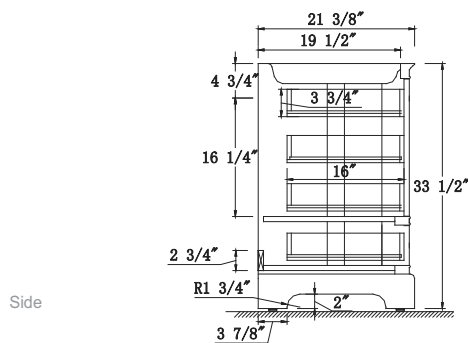

Countertop: 48"×22"×0.75"

Rectangle undermount basin: 20.1"×15.2"×7.5"

Features

- Solid Wood & Hardwood Construction
- 6 Soft-close Drawers
- 4 Soft-close Doors
- Brushed nickel hardware
- Adjustable leg levelers
- cUPC Undermount Basin

Dimensions

Dimensions:

- 60``x22``x34 1/4``(With Top)
- 58 3/4``x21 3/8``x33 1/2``(Vanity Only)

Vanity Finish:

- White (W)
- Sapphire Gray (SG)
- Heritage Blue (HB)
- Black Onyx(BO)

Countertop:

- Italian carrara white marble (CW)

Certification:

CARB P2

Countertop & Sink

Dimensions:

Countertop: 60" x 22" x 0.75"

Oval undermount basin: 20.1" x 15.2" x 7.5"

Features

- Solid Wood & Hardwood Construction
- 6 Soft-close Drawers
- 4 Soft-close Doors
- Brushed nickel hardware
- Adjustable leg levelers
- cUPC Undermount Basin

Dimensions

Front

Back

Side

Top

Dimensions:

72``x22``x34 1/4``(With Top)

70 3/4``x21 3/8``x33 1/2``(Vanity Only)