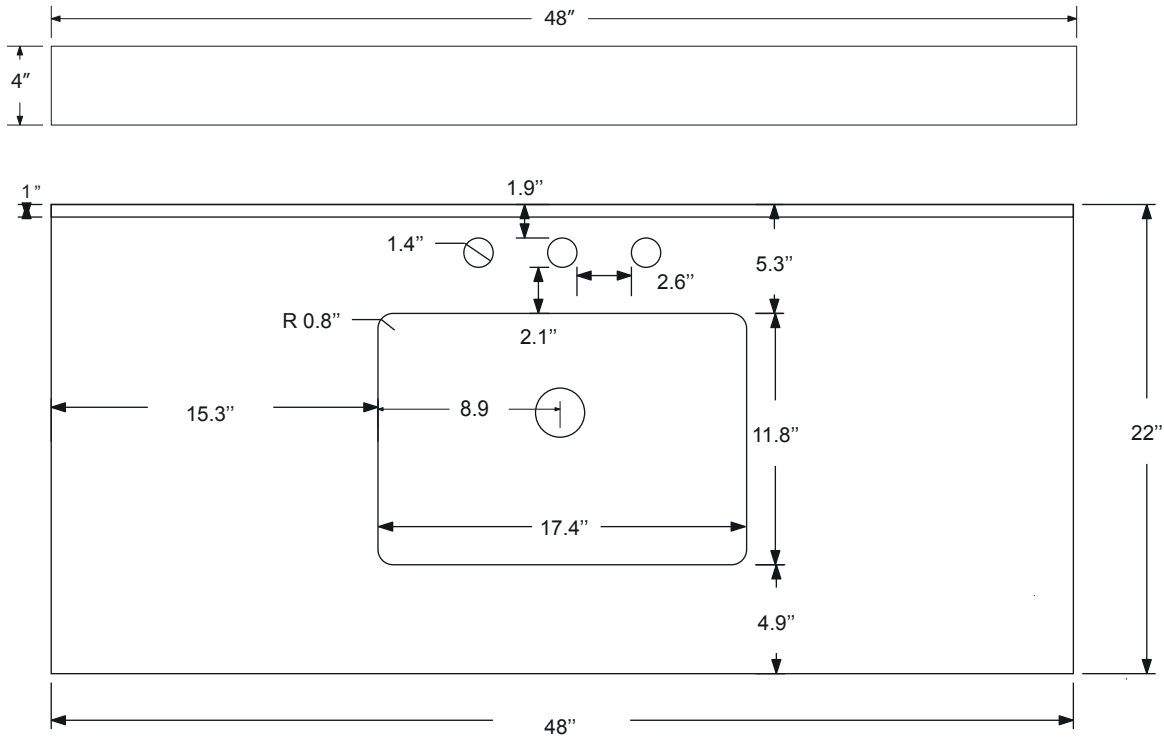

Countertop & Sink

Dimensions:

Countertop: 48"×22"×0.75"

Rectangle undermount basin: 20.1"×15.2"×7.5"