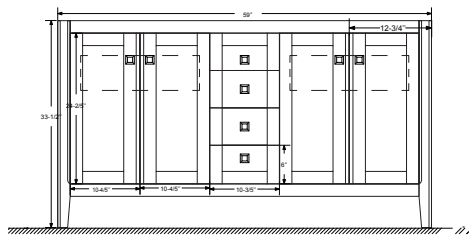

Dimensions

Front

Back

Side

Top

Features :

- Solid Wood & Hardwood Construction
- 9 Soft-close Drawers
- 2 Soft-close Doors
- Brushed nickel hardware
- Adjustable leg levelers
- cUPC Undermount Basin

Dimensions:

Dimensions:

Countertop: 48"×22"×0.78"

Rectangle undermount basin: 20.1"×15.2"×7.5"

Dimensions

Front

Back

Side

Top

Features:

- Solid Wood & Hardwood Construction
- 6 Soft-close Drawers
- 4 Soft-close Doors
- Brushed nickel hardware
- Adjustable leg levelers
- cUPC Undermount Basin

Dimensions:

- 60"×22"×34.5" (With Top)
- 59"×21"×33.5" (Vanity Only)

Countertop: 60"×22"×0.78"

Rectangle undermount basin: 20.1"×15.2"×7.5"

Dimensions

Size: 24"×31.5"

Features

Wooden framed mirror
5mm silver mirror

Dimensions

Size: 28"×31.5"