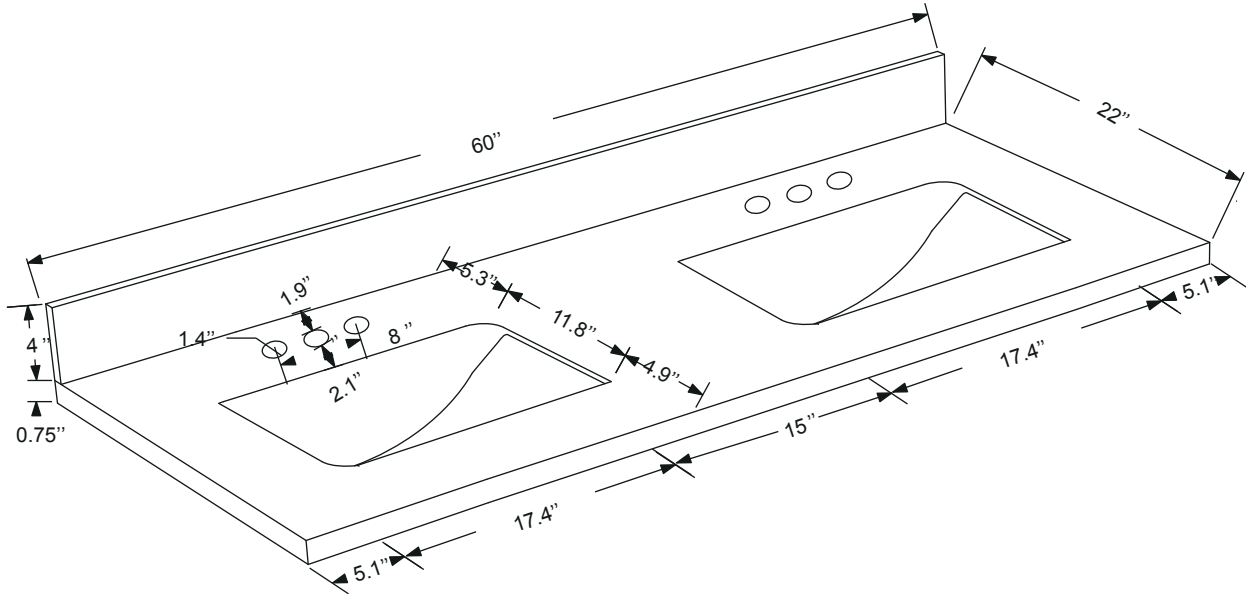

Countertop & Sink

Dimensions:

Countertop: 60"×22"×0.75"

Oval undermount basin: 20.1"×15.2"×7.5"