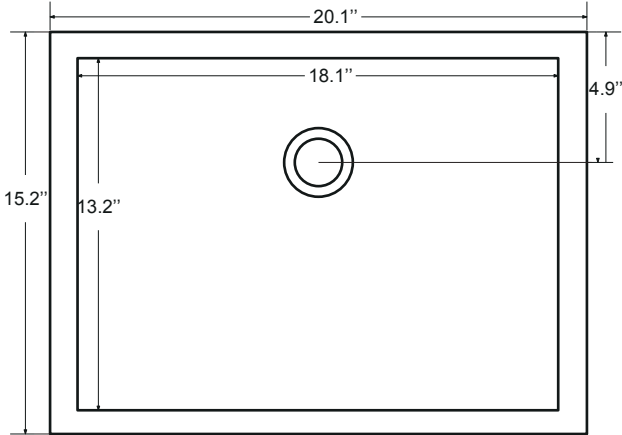

Countertop & Sink

Dimensions:

Countertop: 60"×22"×0.75"

Oval undermount basin: 20.1"×15.2"×7.5"