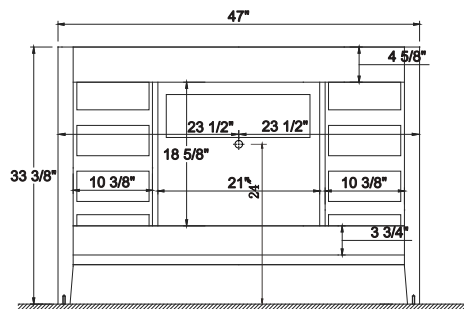

Dimensions

Front

Back

Side

Top

Features:

- Solid Wood & Hardwood Construction
- 9 Soft-close Drawers
- 2 Soft-close Doors
- Brushed nickel hardware
- Adjustable leg levelers
- cUPC Undermount Basin

Dimensions:

Dimensions:

Countertop: 48"×22"×0.75"

Rectangle undermount basin: 20.1"×15.2"×7.5"

Dimensions

Front

Back

Side

Top

Features:

- Solid Wood & Hardwood Construction
- 6 Soft-close Drawers
- 4 Soft-close Doors
- Brushed nickel hardware
- Adjustable leg levelers
- cUPC Undermount Basin

Dimensions:

- 60``x22``x34 1/8``(With Top)
- 59``x21 1/2``x33 3/8``(Vanity Only)

Countertop: 60"×22"×0.75"

Oval undermount basin: 20.1"×15.2"×7.5"