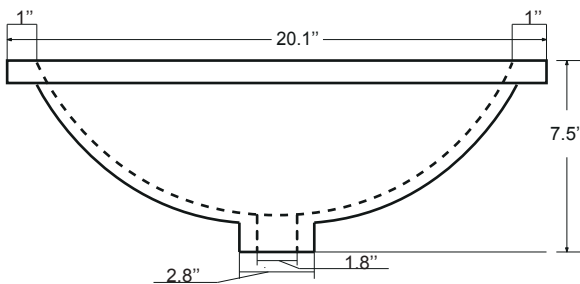

Dimensions

Front

Back

Side

Top

Features:

- Solid Wood & Hardwood Construction
- 9 Soft-close Drawers
- 2 Soft-close Doors
- Brushed nickel hardware
- Adjustable leg levelers
- cUPC Undermount Basin

Dimensions:

Dimensions:

Countertop: 48"×22"×0.75"

Rectangle undermount basin: 20.1"×15.2"×7.5"

Dimensions

Front

Back

Side

Top

Features:

- Solid Wood & Hardwood Construction
- 6 Soft-close Drawers
- 4 Soft-close Doors
- Brushed nickel hardware
- Adjustable leg levelers
- cUPC Undermount Basin

Dimensions:

- 60``x22``x34 1/8``(With Top)
- 59``x21 1/2``x33 3/8``(Vanity Only)

Countertop: 60"×22"×0.75"

Oval undermount basin: 20.1"×15.2"×7.5"