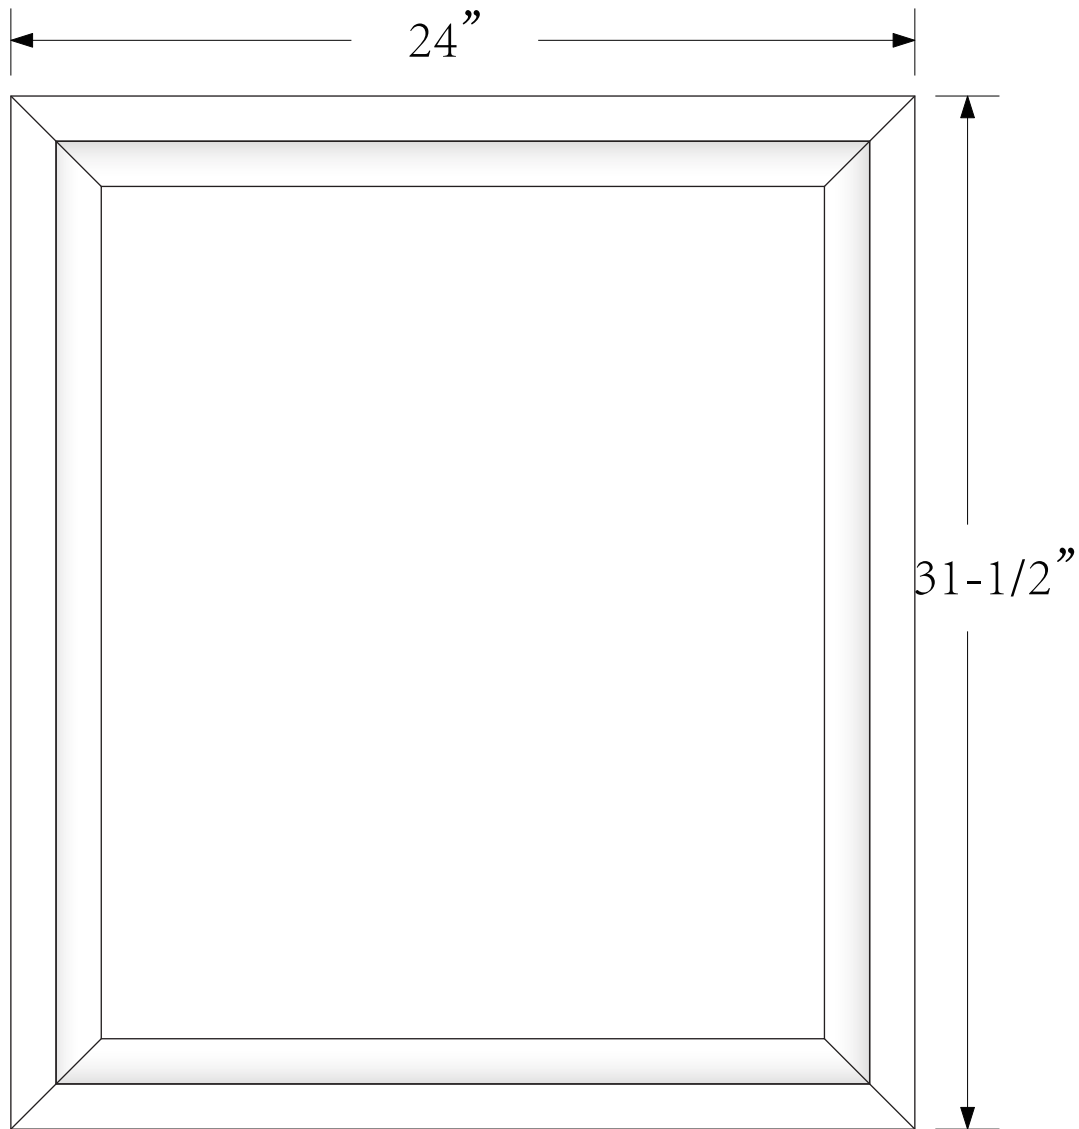

Dimensions

Front

Back

Side

Top

Features :

- Solid Wood & Hardwood Construction
- 9 Soft-close Drawers
- 2 Soft-close Doors
- Brushed nickel hardware
- Adjustable leg levelers
- cUPC Undermount Basin

Dimensions:

Dimensions:

Countertop: 48"×22"×0.78"

Rectangle undermount basin: 20.1"×15.2"×7.5"

Dimensions

Front

Back

Side

Top

Features:

- Solid Wood & Hardwood Construction
- 6 Soft-close Drawers
- 4 Soft-close Doors
- Brushed nickel hardware
- Adjustable leg levelers
- cUPC Undermount Basin

Dimensions:

- 60"×22"×34.5" (With Top)
- 59"×21"×33.5" (Vanity Only)

Countertop: 60"×22"×0.78"

Rectangle undermount basin: 20.1"×15.2"×7.5"

Dimensions

Size: 24"×31.5"

Features

Wooden framed mirror
5mm silver mirror

Dimensions

Size: 28"×31.5"