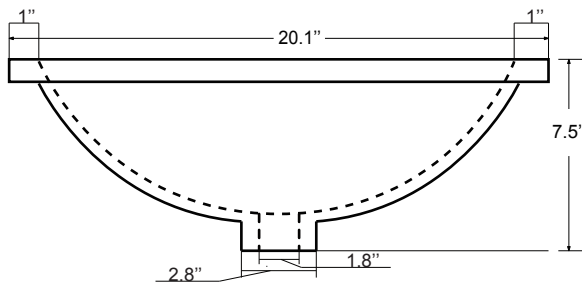

Countertop & Sink

Dimensions:

Countertop: 60"×22"×0.78"

Rectangle undermount basin: 20.1"×15.2"×7.5"