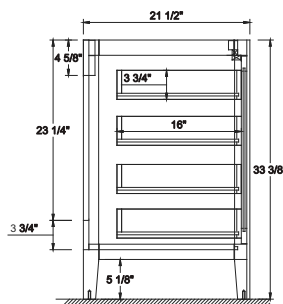

Dimensions

Front

Back

Side

Top

Features:

- Solid Wood & Hardwood Construction
- 9 Soft-close Drawers
- 2 Soft-close Doors
- Brushed nickel hardware
- Adjustable leg levelers
- cUPC Undermount Basin

Dimensions:

Dimensions:

Countertop: 48"×22"×0.75"

Rectangle undermount basin: 20.1"×15.2"×7.5"

Dimensions

Front

Back

Side

Top

Features:

- Solid Wood & Hardwood Construction
- 6 Soft-close Drawers
- 4 Soft-close Doors
- Brushed nickel hardware
- Adjustable leg levelers
- cUPC Undermount Basin

Dimensions:

- 60``x22``x34 1/8``(With Top)
- 59``x21 1/2``x33 3/8``(Vanity Only)

Countertop: 60"×22"×0.75"

Oval undermount basin: 20.1"×15.2"×7.5"