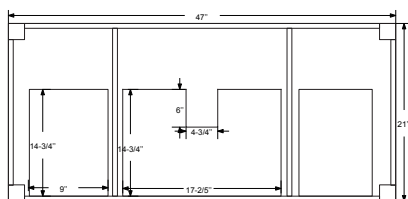

Dimensions

Front

Back

Side

Top

Features :

- Solid Wood & Hardwood Construction
- 9 Soft-close Drawers
- 2 Soft-close Doors
- Brushed nickel hardware
- Adjustable leg levelers
- cUPC Undermount Basin

Dimensions:

Dimensions:

Countertop: 48"×22"×0.78"

Rectangle undermount basin: 20.1"×15.2"×7.5"

Dimensions

Front

Back

Side

Top

Features:

- Solid Wood & Hardwood Construction
- 6 Soft-close Drawers
- 4 Soft-close Doors
- Brushed nickel hardware
- Adjustable leg levelers
- cUPC Undermount Basin

Dimensions:

- 60"×22"×34.5" (With Top)
- 59"×21"×33.5" (Vanity Only)

Countertop: 60"×22"×0.78"

Rectangle undermount basin: 20.1"×15.2"×7.5"

Dimensions

Size: 24"×31.5"

Features

Wooden framed mirror
5mm silver mirror

Dimensions

Size: 28"×31.5"