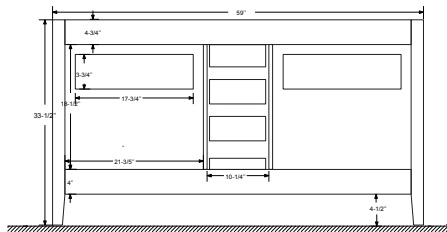

Dimensions

Front

Back

Side

Top

Features :

- Solid Wood & Hardwood Construction
- 9 Soft-close Drawers
- 2 Soft-close Doors
- Brushed nickel hardware
- Adjustable leg levelers
- cUPC Undermount Basin

Dimensions:

Dimensions:

Countertop: 48"×22"×0.78"

Rectangle undermount basin: 20.1"×15.2"×7.5"

Dimensions

Front

Back

Side

Top

Features:

- Solid Wood & Hardwood Construction
- 6 Soft-close Drawers
- 4 Soft-close Doors
- Brushed nickel hardware
- Adjustable leg levelers
- cUPC Undermount Basin

Dimensions:

- 60"×22"×34.5" (With Top)
- 59"×21"×33.5" (Vanity Only)

Countertop: 60"×22"×0.78"

Rectangle undermount basin: 20.1"×15.2"×7.5"

Dimensions

Size: 24"×31.5"

Features

Wooden framed mirror
5mm silver mirror

Dimensions

Size: 28"×31.5"