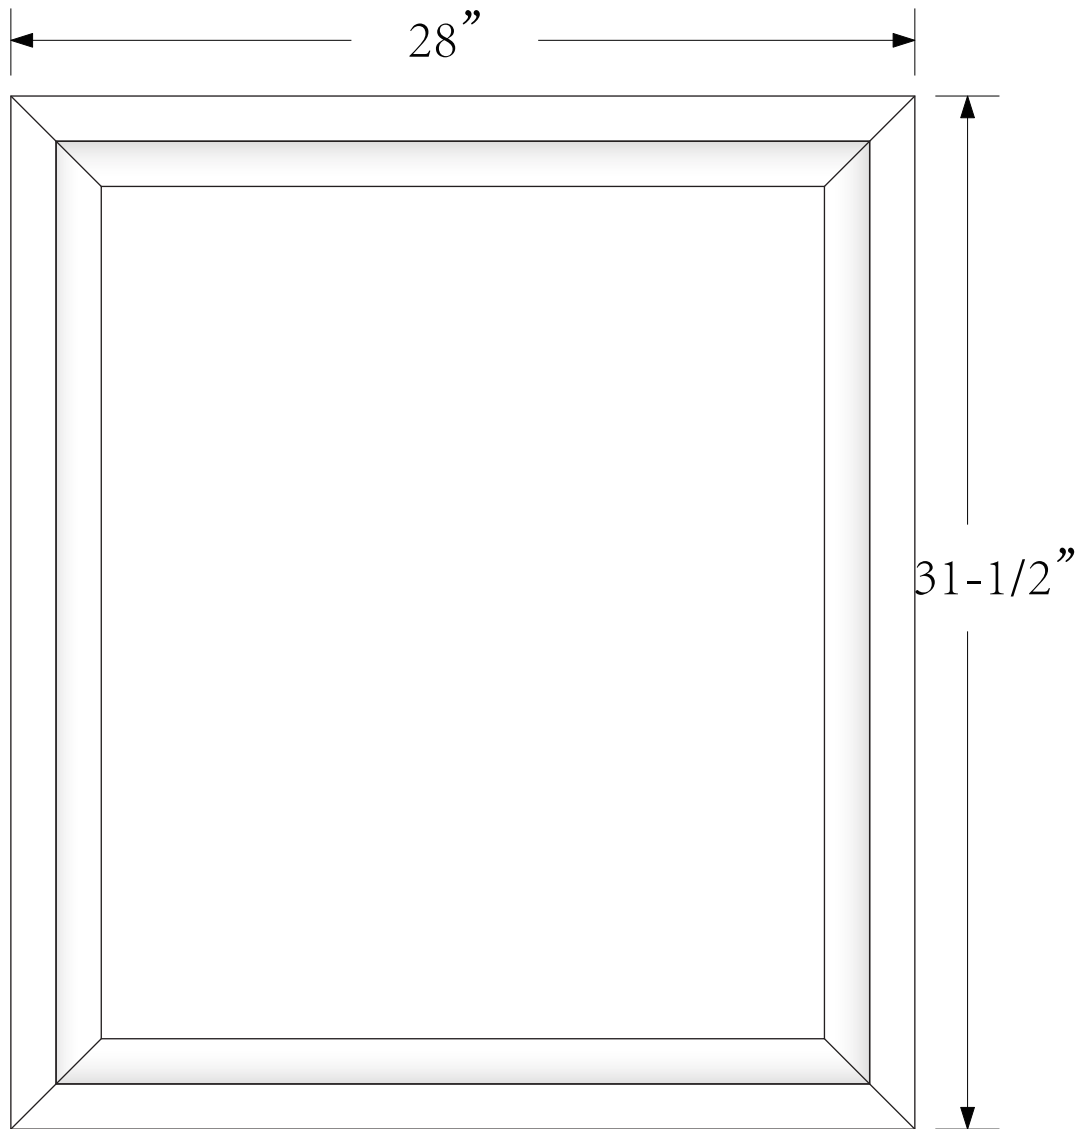

Dimensions

Front

Back

Side

Top

Features :

- Solid Wood & Hardwood Construction
- 9 Soft-close Drawers
- 2 Soft-close Doors
- Brushed nickel hardware
- Adjustable leg levelers
- cUPC Undermount Basin

Dimensions:

Dimensions:

Countertop: 48"×22"×0.78"

Rectangle undermount basin: 20.1"×15.2"×7.5"

Dimensions

Front

Back

Side

Top

Features:

- Solid Wood & Hardwood Construction
- 6 Soft-close Drawers
- 4 Soft-close Doors
- Brushed nickel hardware
- Adjustable leg levelers
- cUPC Undermount Basin

Dimensions:

- 60"×22"×34.5" (With Top)
- 59"×21"×33.5" (Vanity Only)

Countertop: 60"×22"×0.78"

Rectangle undermount basin: 20.1"×15.2"×7.5"

Dimensions

Size: 24"×31.5"

Features

Wooden framed mirror
5mm silver mirror

Dimensions

Size: 28"×31.5"