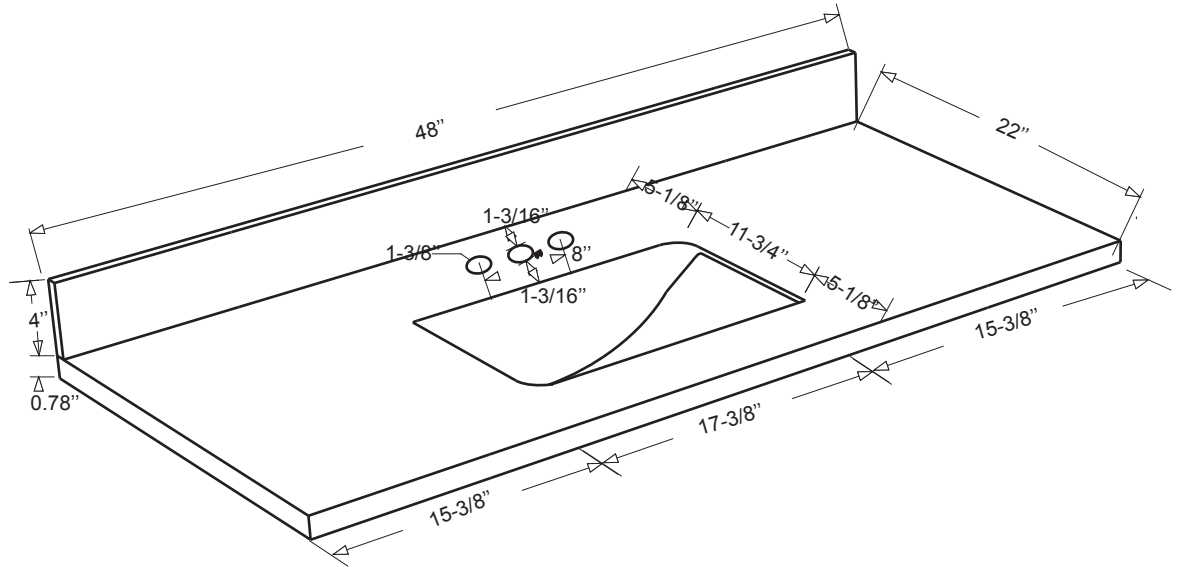

Dimensions

Front

Back

Side

Top

Features :

- Solid Wood & Hardwood Construction
- 9 Soft-close Drawers
- 2 Soft-close Doors
- Brushed nickel hardware
- Adjustable leg levelers
- cUPC Undermount Basin

Dimensions:

Dimensions:

Countertop: 48"×22"×0.78"

Rectangle undermount basin: 20.1"×15.2"×7.5"

Dimensions

Front

Back

Side

Top

Features:

- Solid Wood & Hardwood Construction
- 6 Soft-close Drawers
- 4 Soft-close Doors
- Brushed nickel hardware
- Adjustable leg levelers
- cUPC Undermount Basin

Dimensions:

- 60"×22"×34.5" (With Top)
- 59"×21"×33.5" (Vanity Only)

Countertop: 60"×22"×0.78"

Rectangle undermount basin: 20.1"×15.2"×7.5"

Dimensions

Size: 24"×31.5"

Features

Wooden framed mirror
5mm silver mirror

Dimensions

Size: 28"×31.5"