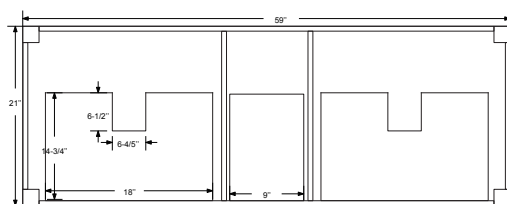

Dimensions

Front

Back

Side

Top

Features :

- Solid Wood & Hardwood Construction
- 9 Soft-close Drawers
- 2 Soft-close Doors
- Brushed nickel hardware
- Adjustable leg levelers
- cUPC Undermount Basin

Dimensions:

Dimensions:

Countertop: 48"×22"×0.78"

Rectangle undermount basin: 20.1"×15.2"×7.5"

Dimensions

Front

Back

Side

Top

Features:

- Solid Wood & Hardwood Construction
- 6 Soft-close Drawers
- 4 Soft-close Doors
- Brushed nickel hardware
- Adjustable leg levelers
- cUPC Undermount Basin

Dimensions:

- 60"×22"×34.5" (With Top)
- 59"×21"×33.5" (Vanity Only)

Countertop: 60"×22"×0.78"

Rectangle undermount basin: 20.1"×15.2"×7.5"

Dimensions

Size: 24"×31.5"

Features

Wooden framed mirror
5mm silver mirror

Dimensions

Size: 28"×31.5"