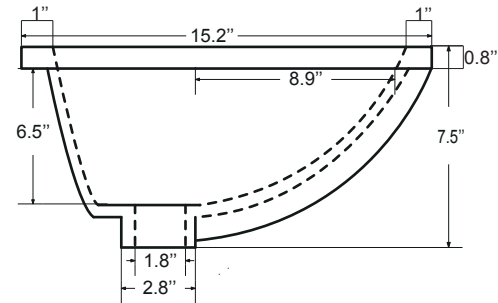

Dimensions

Front

Back

Side

Top

Features:

- Solid Wood & Hardwood Construction
- 9 Soft-close Drawers
- 2 Soft-close Doors
- Brushed nickel hardware
- Adjustable leg levelers
- cUPC Undermount Basin

Dimensions:

Dimensions:

Countertop: 48"×22"×0.75"

Rectangle undermount basin: 20.1"×15.2"×7.5"

Dimensions

Front

Back

Side

Top

Features:

- Solid Wood & Hardwood Construction
- 6 Soft-close Drawers
- 4 Soft-close Doors
- Brushed nickel hardware
- Adjustable leg levelers
- cUPC Undermount Basin

Dimensions:

- 60``x22``x34 1/8``(With Top)
- 59``x21 1/2``x33 3/8``(Vanity Only)

Countertop: 60"×22"×0.75"

Oval undermount basin: 20.1"×15.2"×7.5"