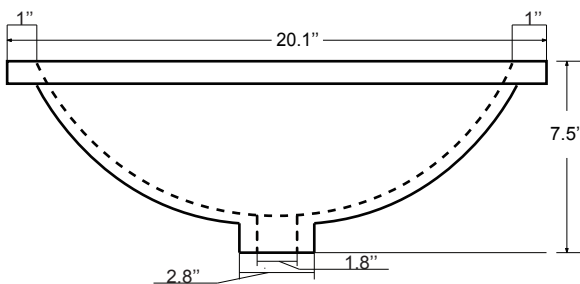

Dimensions

Front

Back

Side

Top

Features :

- Solid Wood & Hardwood Construction
- 9 Soft-close Drawers
- 2 Soft-close Doors
- Brushed nickel hardware
- Adjustable leg levelers
- cUPC Undermount Basin

Dimensions:

Dimensions:

Countertop: 48"×22"×0.78"

Rectangle undermount basin: 20.1"×15.2"×7.5"

Dimensions

Front

Back

Side

Top

Features:

- Solid Wood & Hardwood Construction
- 6 Soft-close Drawers
- 4 Soft-close Doors
- Brushed nickel hardware
- Adjustable leg levelers
- cUPC Undermount Basin

Dimensions:

- 60"×22"×34.5" (With Top)
- 59"×21"×33.5" (Vanity Only)

Countertop: 60"×22"×0.78"

Rectangle undermount basin: 20.1"×15.2"×7.5"

Dimensions

Size: 24"×31.5"

Features

Wooden framed mirror
5mm silver mirror

Dimensions

Size: 28"×31.5"