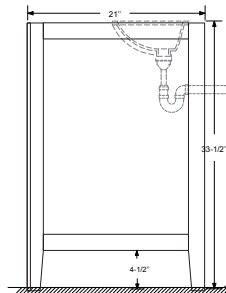

Dimensions

Front

Back

Side

Top

Features :

- Solid Wood & Hardwood Construction
- 9 Soft-close Drawers
- 2 Soft-close Doors
- Brushed nickel hardware
- Adjustable leg levelers
- cUPC Undermount Basin

Dimensions:

Dimensions:

Countertop: 48"×22"×0.78"

Rectangle undermount basin: 20.1"×15.2"×7.5"

Dimensions

Front

Back

Side

Top

Features:

- Solid Wood & Hardwood Construction
- 6 Soft-close Drawers
- 4 Soft-close Doors
- Brushed nickel hardware
- Adjustable leg levelers
- cUPC Undermount Basin

Dimensions:

- 60"×22"×34.5" (With Top)
- 59"×21"×33.5" (Vanity Only)

Countertop: 60"×22"×0.78"

Rectangle undermount basin: 20.1"×15.2"×7.5"

Dimensions

Size: 24"×31.5"

Features

Wooden framed mirror
5mm silver mirror

Dimensions

Size: 28"×31.5"