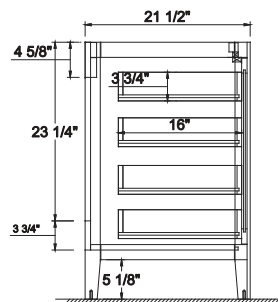

Dimensions

Front

Back

Side

Top

Features:

- Solid Wood & Hardwood Construction
- 9 Soft-close Drawers
- 2 Soft-close Doors
- Brushed nickel hardware
- Adjustable leg levelers
- cUPC Undermount Basin

Dimensions:

Dimensions:

Countertop: 48"×22"×0.75"

Rectangle undermount basin: 20.1"×15.2"×7.5"

Dimensions

Front

Back

Side

Top

Features:

- Solid Wood & Hardwood Construction
- 6 Soft-close Drawers
- 4 Soft-close Doors
- Brushed nickel hardware
- Adjustable leg levelers
- cUPC Undermount Basin

Dimensions:

- 60``x22``x34 1/8``(With Top)
- 59``x21 1/2``x33 3/8``(Vanity Only)

Countertop: 60"×22"×0.75"

Oval undermount basin: 20.1"×15.2"×7.5"