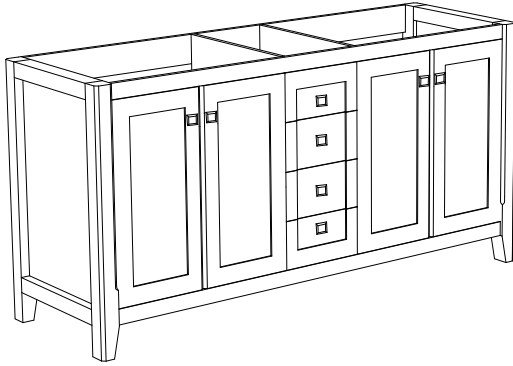

Dimensions

Front

Back

Side

Top

Features :

- Solid Wood & Hardwood Construction
- 9 Soft-close Drawers
- 2 Soft-close Doors
- Brushed nickel hardware
- Adjustable leg levelers
- cUPC Undermount Basin

Dimensions:

Dimensions:

Countertop: 48"×22"×0.78"

Rectangle undermount basin: 20.1"×15.2"×7.5"

Dimensions

Front

Back

Side

Top

Features:

- Solid Wood & Hardwood Construction
- 6 Soft-close Drawers
- 4 Soft-close Doors
- Brushed nickel hardware
- Adjustable leg levelers
- cUPC Undermount Basin

Dimensions:

- 60"×22"×34.5" (With Top)
- 59"×21"×33.5" (Vanity Only)

Countertop: 60"×22"×0.78"

Rectangle undermount basin: 20.1"×15.2"×7.5"

Dimensions

Size: 24"×31.5"

Features

Wooden framed mirror
5mm silver mirror

Dimensions

Size: 28"×31.5"