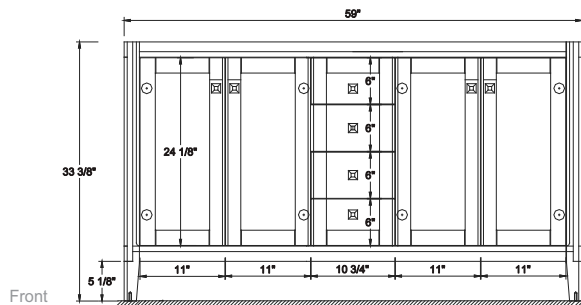

Dimensions

Front

Back

Side

Top

Features:

- Solid Wood & Hardwood Construction
- 9 Soft-close Drawers
- 2 Soft-close Doors
- Brushed nickel hardware
- Adjustable leg levelers
- cUPC Undermount Basin

Dimensions:

Dimensions:

Countertop: 48"×22"×0.75"

Rectangle undermount basin: 20.1"×15.2"×7.5"

Dimensions

Front

Back

Side

Top

Features:

- Solid Wood & Hardwood Construction
- 6 Soft-close Drawers
- 4 Soft-close Doors
- Brushed nickel hardware
- Adjustable leg levelers
- cUPC Undermount Basin

Dimensions:

- 60``x22``x34 1/8``(With Top)
- 59``x21 1/2``x33 3/8``(Vanity Only)

Countertop: 60"×22"×0.75"

Oval undermount basin: 20.1"×15.2"×7.5"