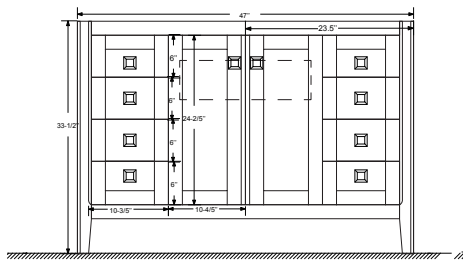

Dimensions

Front

Back

Side

Top

Features :

- Solid Wood & Hardwood Construction
- 9 Soft-close Drawers
- 2 Soft-close Doors
- Brushed nickel hardware
- Adjustable leg levelers
- cUPC Undermount Basin

Dimensions:

Dimensions:

Countertop: 48"×22"×0.78"

Rectangle undermount basin: 20.1"×15.2"×7.5"

Dimensions

Front

Back

Side

Top

Features:

- Solid Wood & Hardwood Construction
- 6 Soft-close Drawers
- 4 Soft-close Doors
- Brushed nickel hardware
- Adjustable leg levelers
- cUPC Undermount Basin

Dimensions:

- 60"×22"×34.5" (With Top)
- 59"×21"×33.5" (Vanity Only)

Countertop: 60"×22"×0.78"

Rectangle undermount basin: 20.1"×15.2"×7.5"

Dimensions

Size: 24"×31.5"

Features

Wooden framed mirror
5mm silver mirror

Dimensions

Size: 28"×31.5"