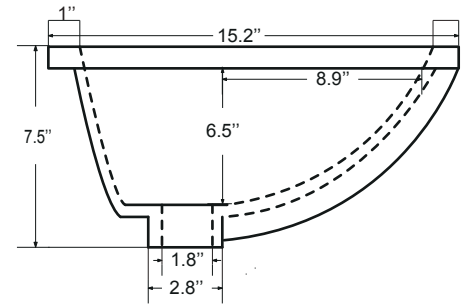

Countertop & Sink

Dimensions:

Countertop: 60"×22"×0.75"

Oval undermount basin: 20.1"×15.2"×7.5"