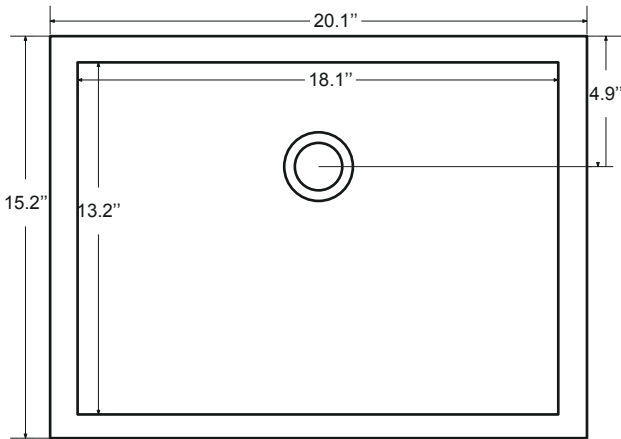

Dimensions

Front

Back

Side

Top

Features:

- Solid Wood & Hardwood Construction
- 9 Soft-close Drawers
- 2 Soft-close Doors
- Brushed nickel hardware
- Adjustable leg levelers
- cUPC Undermount Basin

Dimensions:

Dimensions:

Countertop: 48"×22"×0.75"

Rectangle undermount basin: 20.1"×15.2"×7.5"

Dimensions

Front

Back

Side

Top

Features:

- Solid Wood & Hardwood Construction
- 6 Soft-close Drawers
- 4 Soft-close Doors
- Brushed nickel hardware
- Adjustable leg levelers
- cUPC Undermount Basin

Dimensions:

- 60``x22``x34 1/8``(With Top)
- 59``x21 1/2``x33 3/8``(Vanity Only)

Countertop: 60"×22"×0.75"

Oval undermount basin: 20.1"×15.2"×7.5"