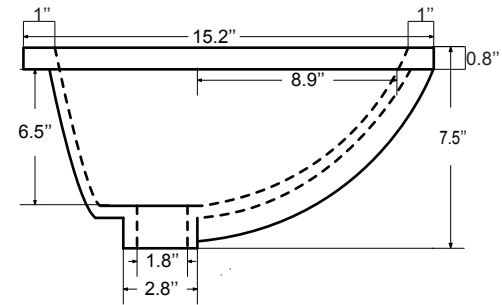

Countertop & Sink

Dimensions:

Countertop: 60"×22"×0.78"

Rectangle undermount basin: 20.1"×15.2"×7.5"