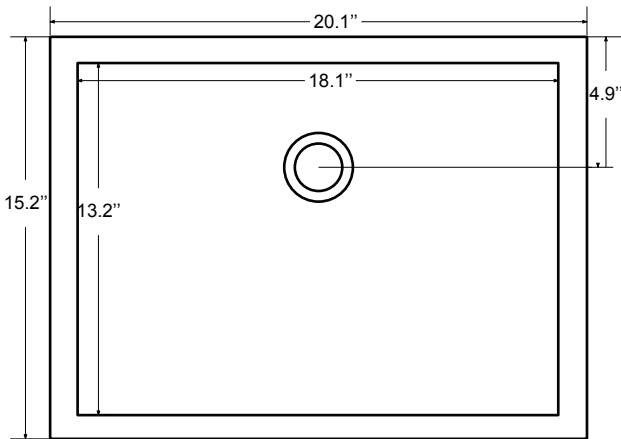

Dimensions

Front

Back

Side

Top

Features :

- Solid Wood & Hardwood Construction
- 9 Soft-close Drawers
- 2 Soft-close Doors
- Brushed nickel hardware
- Adjustable leg levelers
- cUPC Undermount Basin

Dimensions:

Dimensions:

Countertop: 48"×22"×0.78"

Rectangle undermount basin: 20.1"×15.2"×7.5"

Dimensions

Front

Back

Side

Top

Features:

- Solid Wood & Hardwood Construction
- 6 Soft-close Drawers
- 4 Soft-close Doors
- Brushed nickel hardware
- Adjustable leg levelers
- cUPC Undermount Basin

Dimensions:

- 60"×22"×34.5" (With Top)
- 59"×21"×33.5" (Vanity Only)

Countertop: 60"×22"×0.78"

Rectangle undermount basin: 20.1"×15.2"×7.5"

Dimensions

Size: 24"×31.5"

Features

Wooden framed mirror
5mm silver mirror

Dimensions

Size: 28"×31.5"