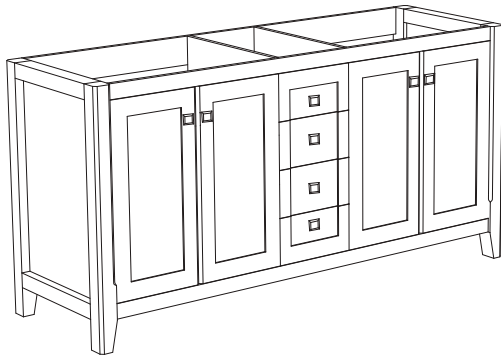

Dimensions

Front

Back

Side

Top

Features:

- Solid Wood & Hardwood Construction
- 9 Soft-close Drawers
- 2 Soft-close Doors
- Brushed nickel hardware
- Adjustable leg levelers
- cUPC Undermount Basin

Dimensions:

Dimensions:

Countertop: 48"×22"×0.75"

Rectangle undermount basin: 20.1"×15.2"×7.5"

Dimensions

Front

Back

Side

Top

Features:

- Solid Wood & Hardwood Construction
- 6 Soft-close Drawers
- 4 Soft-close Doors
- Brushed nickel hardware
- Adjustable leg levelers
- cUPC Undermount Basin

Dimensions:

- 60``x22``x34 1/8``(With Top)
- 59``x21 1/2``x33 3/8``(Vanity Only)

Countertop: 60"×22"×0.75"

Oval undermount basin: 20.1"×15.2"×7.5"