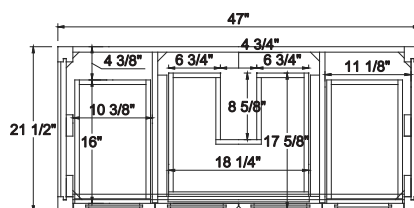

Dimensions

Front

Back

Side

Top

Features:

- Solid Wood & Hardwood Construction
- 9 Soft-close Drawers
- 2 Soft-close Doors
- Brushed nickel hardware
- Adjustable leg levelers
- cUPC Undermount Basin

Dimensions:

Dimensions:

Countertop: 48"×22"×0.75"

Rectangle undermount basin: 20.1"×15.2"×7.5"

Dimensions

Front

Back

Side

Top

Features:

- Solid Wood & Hardwood Construction
- 6 Soft-close Drawers
- 4 Soft-close Doors
- Brushed nickel hardware
- Adjustable leg levelers
- cUPC Undermount Basin

Dimensions:

- 60``x22``x34 1/8``(With Top)
- 59``x21 1/2``x33 3/8``(Vanity Only)

Countertop: 60"×22"×0.75"

Oval undermount basin: 20.1"×15.2"×7.5"