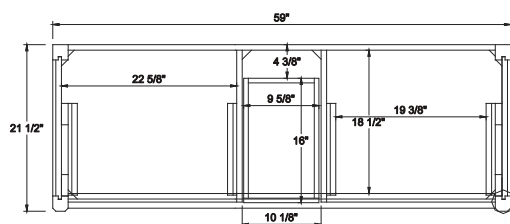

Dimensions

Front

Back

Side

Top

Features:

- Solid Wood & Hardwood Construction
- 9 Soft-close Drawers
- 2 Soft-close Doors
- Brushed nickel hardware
- Adjustable leg levelers
- cUPC Undermount Basin

Dimensions:

Dimensions:

Countertop: 48"×22"×0.75"

Rectangle undermount basin: 20.1"×15.2"×7.5"

Dimensions

Front

Back

Side

Top

Features:

- Solid Wood & Hardwood Construction
- 6 Soft-close Drawers
- 4 Soft-close Doors
- Brushed nickel hardware
- Adjustable leg levelers
- cUPC Undermount Basin

Dimensions:

- 60``x22``x34 1/8``(With Top)
- 59``x21 1/2``x33 3/8``(Vanity Only)

Countertop: 60"×22"×0.75"

Oval undermount basin: 20.1"×15.2"×7.5"