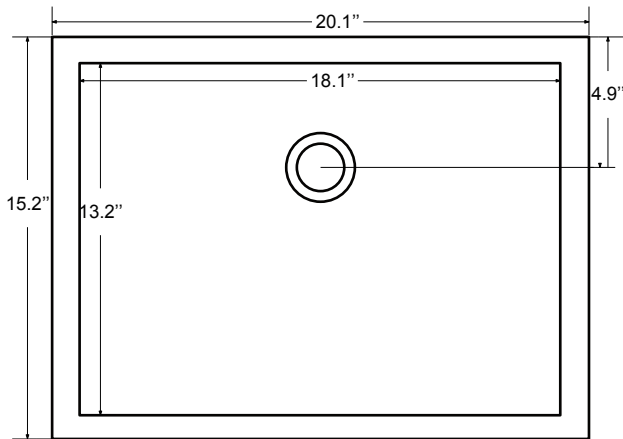

Countertop & Sink

Dimensions:

Countertop: 60"×22"×0.78"

Rectangle undermount basin: 20.1"×15.2"×7.5"