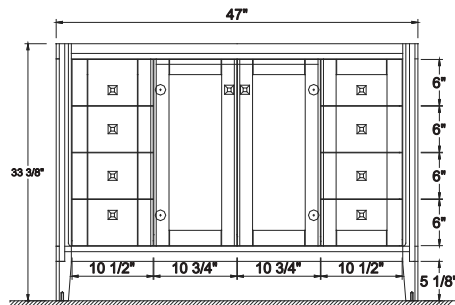

Dimensions

Front

Back

Side

Top

Features:

- Solid Wood & Hardwood Construction
- 9 Soft-close Drawers
- 2 Soft-close Doors
- Brushed nickel hardware
- Adjustable leg levelers
- cUPC Undermount Basin

Dimensions:

Dimensions:

Countertop: 48"×22"×0.75"

Rectangle undermount basin: 20.1"×15.2"×7.5"

Dimensions

Front

Back

Side

Top

Features:

- Solid Wood & Hardwood Construction
- 6 Soft-close Drawers
- 4 Soft-close Doors
- Brushed nickel hardware
- Adjustable leg levelers
- cUPC Undermount Basin

Dimensions:

- 60``x22``x34 1/8``(With Top)
- 59``x21 1/2``x33 3/8``(Vanity Only)

Countertop: 60"×22"×0.75"

Oval undermount basin: 20.1"×15.2"×7.5"