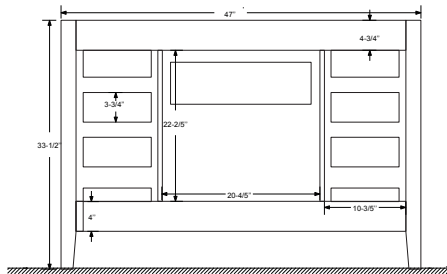

Dimensions

Front

Back

Side

Top

Features :

- Solid Wood & Hardwood Construction
- 9 Soft-close Drawers
- 2 Soft-close Doors
- Brushed nickel hardware
- Adjustable leg levelers
- cUPC Undermount Basin

Dimensions:

Dimensions:

Countertop: 48"×22"×0.78"

Rectangle undermount basin: 20.1"×15.2"×7.5"

Dimensions

Front

Back

Side

Top

Features:

- Solid Wood & Hardwood Construction
- 6 Soft-close Drawers
- 4 Soft-close Doors
- Brushed nickel hardware
- Adjustable leg levelers
- cUPC Undermount Basin

Dimensions:

- 60"×22"×34.5" (With Top)
- 59"×21"×33.5" (Vanity Only)

Countertop: 60"×22"×0.78"

Rectangle undermount basin: 20.1"×15.2"×7.5"

Dimensions

Size: 24"×31.5"

Features

Wooden framed mirror
5mm silver mirror

Dimensions

Size: 28"×31.5"