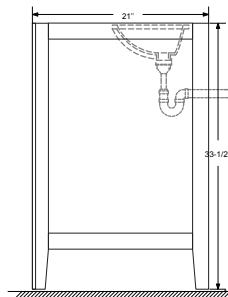

Dimensions

Front

Back

Side

Top

Features :

- Solid Wood & Hardwood Construction
- 9 Soft-close Drawers
- 2 Soft-close Doors
- Brushed nickel hardware
- Adjustable leg levelers
- cUPC Undermount Basin

Dimensions:

Dimensions:

Countertop: 48"×22"×0.78"

Rectangle undermount basin: 20.1"×15.2"×7.5"

Dimensions

Front

Back

Side

Top

Features:

- Solid Wood & Hardwood Construction
- 6 Soft-close Drawers
- 4 Soft-close Doors
- Brushed nickel hardware
- Adjustable leg levelers
- cUPC Undermount Basin

Dimensions:

- 60"×22"×34.5" (With Top)
- 59"×21"×33.5" (Vanity Only)

Countertop: 60"×22"×0.78"

Rectangle undermount basin: 20.1"×15.2"×7.5"

Dimensions

Size: 24"×31.5"

Features

Wooden framed mirror
5mm silver mirror

Dimensions

Size: 28"×31.5"