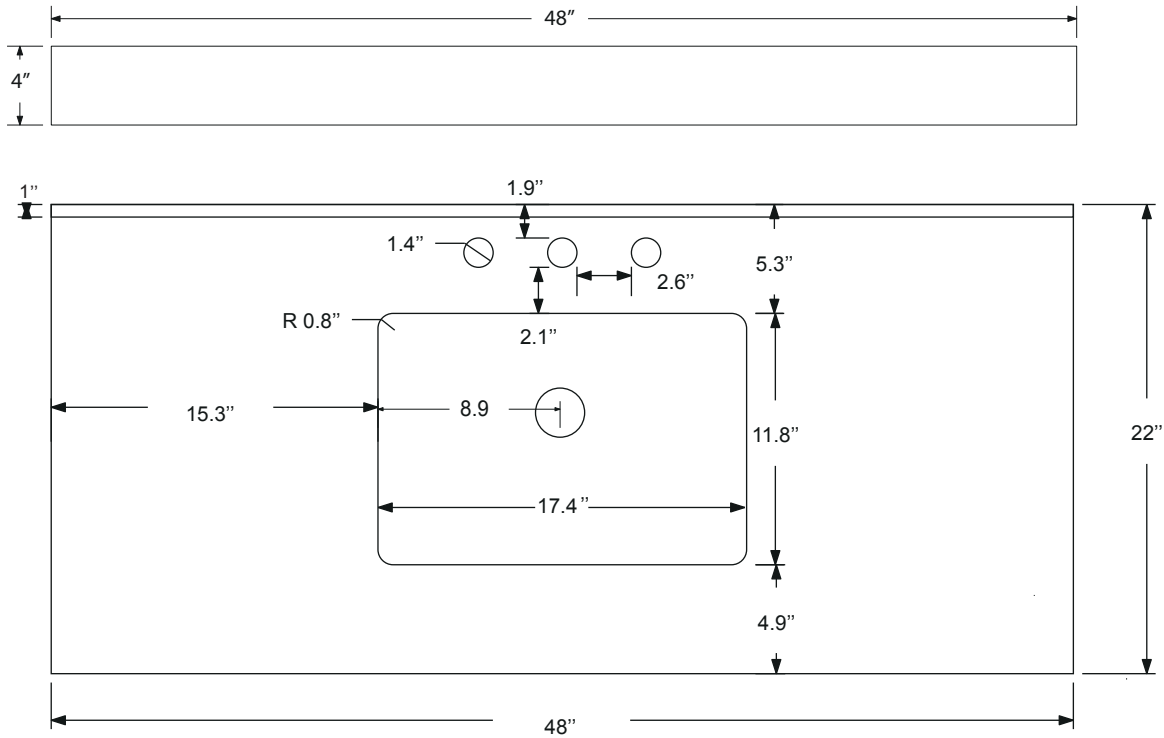

Dimensions

Front

Back

Side

Top

Features:

- Solid Wood & Hardwood Construction
- 9 Soft-close Drawers
- 2 Soft-close Doors
- Brushed nickel hardware
- Adjustable leg levelers
- cUPC Undermount Basin

Dimensions:

Dimensions:

Countertop: 48"×22"×0.75"

Rectangle undermount basin: 20.1"×15.2"×7.5"

Dimensions

Front

Back

Side

Top

Features:

- Solid Wood & Hardwood Construction
- 6 Soft-close Drawers
- 4 Soft-close Doors
- Brushed nickel hardware
- Adjustable leg levelers
- cUPC Undermount Basin

Dimensions:

- 60``x22``x34 1/8``(With Top)
- 59``x21 1/2``x33 3/8``(Vanity Only)

Countertop: 60"×22"×0.75"

Oval undermount basin: 20.1"×15.2"×7.5"