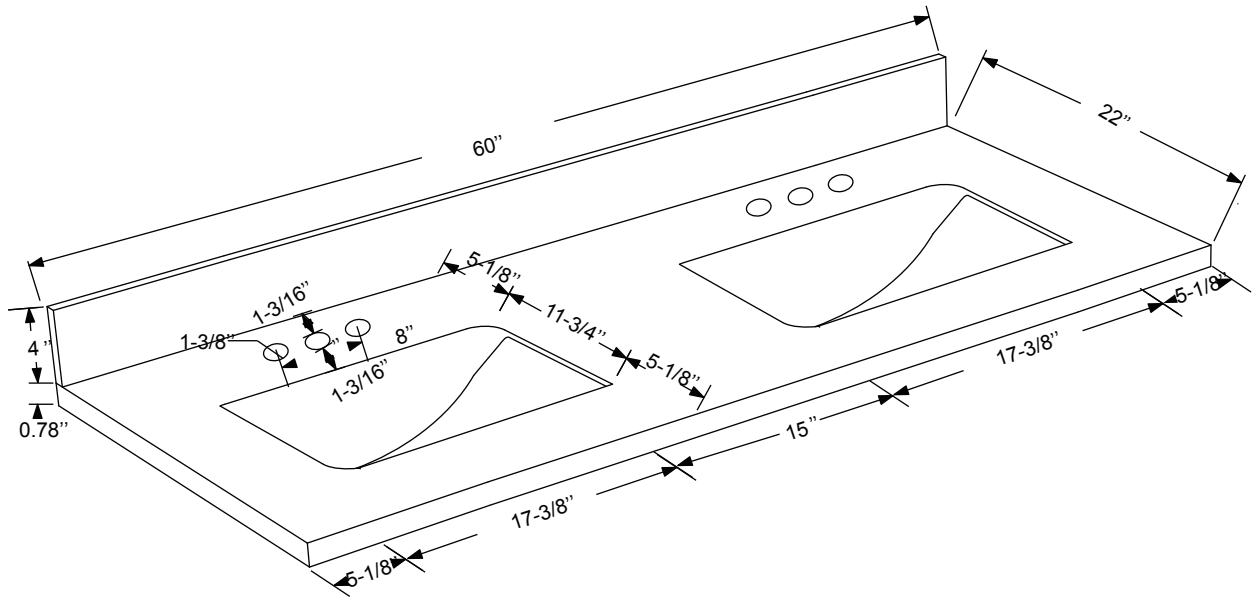

Countertop & Sink

Dimensions:

Countertop: 60"×22"×0.78"

Rectangle undermount basin: 20.1"×15.2"×7.5"