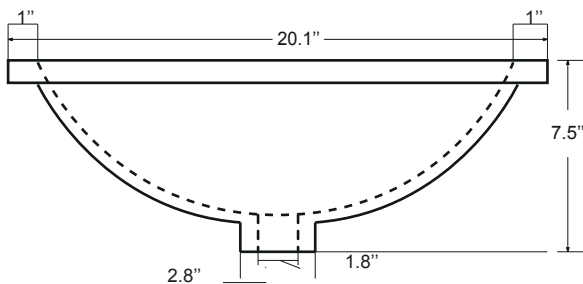

Countertop & Sink

Dimensions:

Countertop: 60"×22"×0.75"

Oval undermount basin: 20.1"×15.2"×7.5"