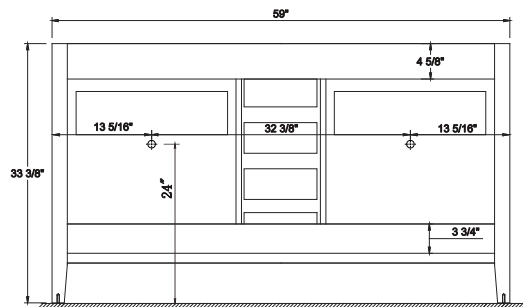

Dimensions

Front

Back

Side

Top

Features:

- Solid Wood & Hardwood Construction
- 9 Soft-close Drawers
- 2 Soft-close Doors
- Brushed nickel hardware
- Adjustable leg levelers
- cUPC Undermount Basin

Dimensions:

Dimensions:

Countertop: 48"×22"×0.75"

Rectangle undermount basin: 20.1"×15.2"×7.5"

Dimensions

Front

Back

Side

Top

Features:

- Solid Wood & Hardwood Construction
- 6 Soft-close Drawers
- 4 Soft-close Doors
- Brushed nickel hardware
- Adjustable leg levelers
- cUPC Undermount Basin

Dimensions:

- 60``x22``x34 1/8``(With Top)
- 59``x21 1/2``x33 3/8``(Vanity Only)

Countertop: 60"×22"×0.75"

Oval undermount basin: 20.1"×15.2"×7.5"