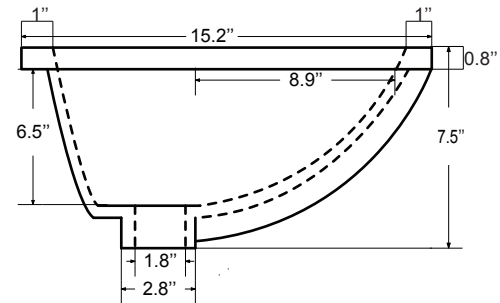

Dimensions

Front

Back

Side

Top

Features :

- Solid Wood & Hardwood Construction
- 9 Soft-close Drawers
- 2 Soft-close Doors
- Brushed nickel hardware
- Adjustable leg levelers
- cUPC Undermount Basin

Dimensions:

Dimensions:

Countertop: 48"×22"×0.78"

Rectangle undermount basin: 20.1"×15.2"×7.5"

Dimensions

Front

Back

Side

Top

Features:

- Solid Wood & Hardwood Construction
- 6 Soft-close Drawers
- 4 Soft-close Doors
- Brushed nickel hardware
- Adjustable leg levelers
- cUPC Undermount Basin

Dimensions:

- 60"×22"×34.5" (With Top)
- 59"×21"×33.5" (Vanity Only)

Countertop: 60"×22"×0.78"

Rectangle undermount basin: 20.1"×15.2"×7.5"

Dimensions

Size: 24"×31.5"

Features

Wooden framed mirror
5mm silver mirror

Dimensions

Size: 28"×31.5"