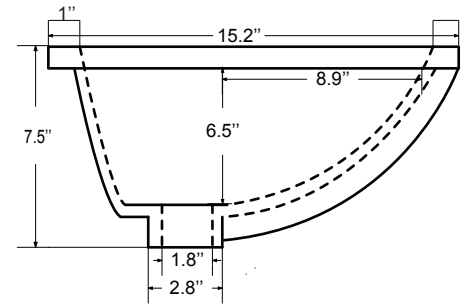

Dimensions:

Countertop: 48"×22"×0.78"

Rectangle undermount basin: 20.1"×15.2"×7.5"

Features:

- Solid Wood & Hardwood Construction
- 3 Soft-close Drawers
- 4 Soft-close Doors
- Brushed nickel hardware
- Adjustable leg levelers
- CUPC Undermount Basin

Dimensions

Front

Back

Side

Top

Dimensions:

- 60"×22"×34-1/2" (With Top)
- 59"×21"×33-1/2" (Vanity Only)

Vanity Finish:

- White (W)
- Sapphire Gray (SG)

Countertop:

- Italian carrara white marble (CW)

Certification:

CARB P2

Countertop & Sink

Dimensions:

Countertop: 60" x 22" x 0.78"

Oval undermount basin: 20.1" x 15.2" x 7.5"

Dimensions

Size: 24"×31.5"

Features

Wooden framed mirror
5mm silver mirror

Dimensions

Size: 28"×31.5"

Features