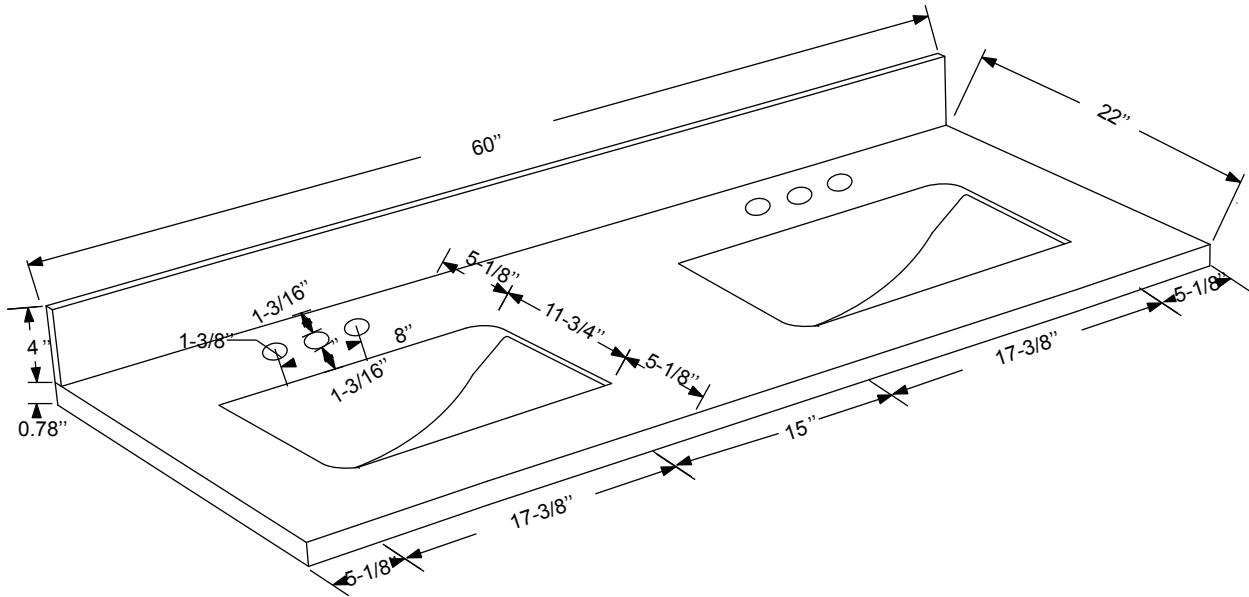

Dimensions:

Countertop: 48"×22"×0.78"

Rectangle undermount basin: 20.1"×15.2"×7.5"

Features:

- Solid Wood & Hardwood Construction
- 3 Soft-close Drawers
- 4 Soft-close Doors
- Brushed nickel hardware
- Adjustable leg levelers
- CUPC Undermount Basin

Dimensions

Front

Back

Side

Top

Dimensions:

- 60"×22"×34-1/2" (With Top)
- 59"×21"×33-1/2" (Vanity Only)

Vanity Finish:

- White (W)
- Sapphire Gray (SG)

Countertop:

- Italian carrara white marble (CW)

Certification:

CARB P2

Countertop & Sink

Dimensions:

Countertop: 60" x 22" x 0.78"

Oval undermount basin: 20.1" x 15.2" x 7.5"

Dimensions

Size: 24"×31.5"

Features

Wooden framed mirror
5mm silver mirror

Dimensions

Size: 28"×31.5"

Features