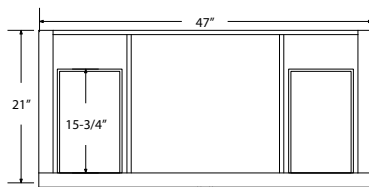

Dimensions

Front

Back

Side

Top

Features:

- Solid Wood & Hardwood Construction
- 6 Soft-close Drawers
- 2 Soft-close Doors
- Brushed nickel hardware
- Adjustable leg levelers
- cUPC Undermount Basin

Dimensions:

Dimensions:

Countertop: 48"×22"×0.78"

Rectangle undermount basin: 20.1"×15.2"×7.5"

Features:

- Solid Wood & Hardwood Construction
- 3 Soft-close Drawers
- 4 Soft-close Doors
- Brushed nickel hardware
- Adjustable leg levelers
- CUPC Undermount Basin

Dimensions

Front

Back

Side

Top

Dimensions:

- 60"×22"×34-1/2" (With Top)
- 59"×21"×33-1/2" (Vanity Only)

Vanity Finish:

Oval undermount basin: 20.1" x 15.2" x 7.5"

Dimensions

Size: 24"×31.5"

Features

Wooden framed mirror
5mm silver mirror

Dimensions

Size: 28"×31.5"

Features