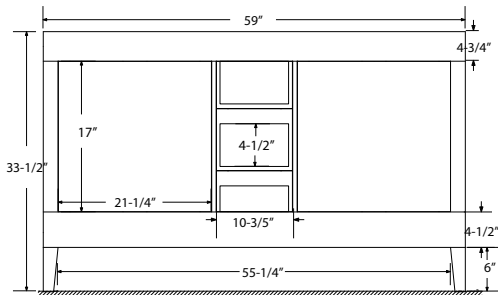

Dimensions

Front

Back

Side

Top

Features:

- Solid Wood & Hardwood Construction
- 6 Soft-close Drawers
- 2 Soft-close Doors
- Brushed nickel hardware
- Adjustable leg levelers
- cUPC Undermount Basin

Dimensions:

Dimensions:

Countertop: 48"×22"×0.78"

Rectangle undermount basin: 20.1"×15.2"×7.5"

Features:

- Solid Wood & Hardwood Construction
- 3 Soft-close Drawers
- 4 Soft-close Doors
- Brushed nickel hardware
- Adjustable leg levelers
- CUPC Undermount Basin

Dimensions

Front

Back

Side

Top

Dimensions:

- 60"×22"×34-1/2" (With Top)
- 59"×21"×33-1/2" (Vanity Only)

Vanity Finish:

Oval undermount basin: 20.1" x 15.2" x 7.5"

Dimensions

Size: 24"×31.5"

Features

Wooden framed mirror
5mm silver mirror

Dimensions

Size: 28"×31.5"

Features