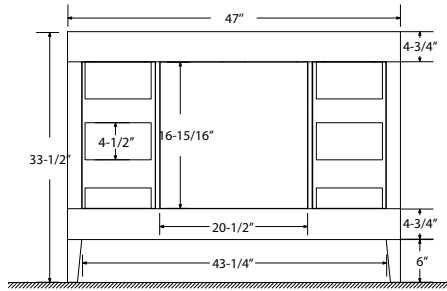

Dimensions

Front

Back

Side

Top

Features:

- Solid Wood & Hardwood Construction
- 6 Soft-close Drawers
- 2 Soft-close Doors
- Brushed nickel hardware
- Adjustable leg levelers
- cUPC Undermount Basin

Dimensions:

Dimensions:

Countertop: 48"×22"×0.78"

Rectangle undermount basin: 20.1"×15.2"×7.5"

Features:

- Solid Wood & Hardwood Construction
- 3 Soft-close Drawers
- 4 Soft-close Doors
- Brushed nickel hardware
- Adjustable leg levelers
- CUPC Undermount Basin

Dimensions

Front

Back

Side

Top

Dimensions:

- 60"×22"×34-1/2" (With Top)
- 59"×21"×33-1/2" (Vanity Only)

Vanity Finish:

Oval undermount basin: 20.1" x 15.2" x 7.5"

Dimensions

Size: 24"×31.5"

Features

Wooden framed mirror
5mm silver mirror

Dimensions

Size: 28"×31.5"

Features