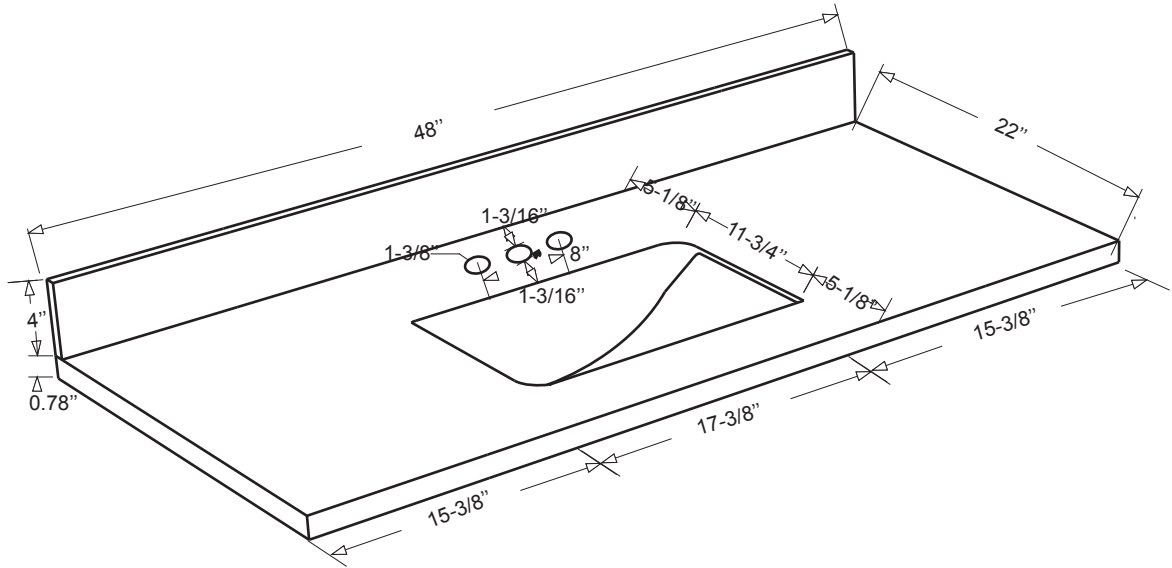

Dimensions

Front

Back

Side

Top

Features:

- Solid Wood & Hardwood Construction
- 6 Soft-close Drawers
- 2 Soft-close Doors
- Brushed nickel hardware
- Adjustable leg levelers
- cUPC Undermount Basin

Dimensions:

Dimensions:

Countertop: 48"×22"×0.78"

Rectangle undermount basin: 20.1"×15.2"×7.5"

Features:

- Solid Wood & Hardwood Construction
- 3 Soft-close Drawers
- 4 Soft-close Doors
- Brushed nickel hardware
- Adjustable leg levelers
- CUPC Undermount Basin

Dimensions

Front

Back

Side

Top

Dimensions:

- 60"×22"×34-1/2" (With Top)
- 59"×21"×33-1/2" (Vanity Only)

Vanity Finish:

Oval undermount basin: 20.1" x 15.2" x 7.5"

Dimensions

Size: 24"×31.5"

Features

Wooden framed mirror
5mm silver mirror

Dimensions

Size: 28"×31.5"

Features