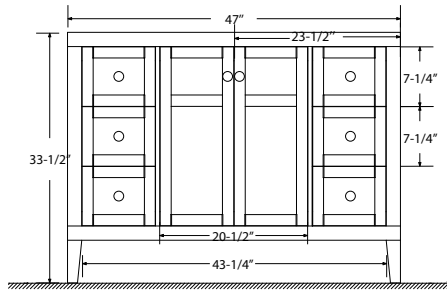

Dimensions

Front

Back

Side

Top

Features:

- Solid Wood & Hardwood Construction
- 6 Soft-close Drawers
- 2 Soft-close Doors
- Brushed nickel hardware
- Adjustable leg levelers
- cUPC Undermount Basin

Dimensions:

Dimensions:

Countertop: 48"×22"×0.78"

Rectangle undermount basin: 20.1"×15.2"×7.5"

Features:

- Solid Wood & Hardwood Construction
- 3 Soft-close Drawers
- 4 Soft-close Doors
- Brushed nickel hardware
- Adjustable leg levelers
- CUPC Undermount Basin

Dimensions

Front

Back

Side

Top

Dimensions:

- 60"×22"×34-1/2" (With Top)
- 59"×21"×33-1/2" (Vanity Only)

Vanity Finish:

Oval undermount basin: 20.1" x 15.2" x 7.5"

Dimensions

Size: 24"×31.5"

Features

Wooden framed mirror
5mm silver mirror

Dimensions

Size: 28"×31.5"

Features