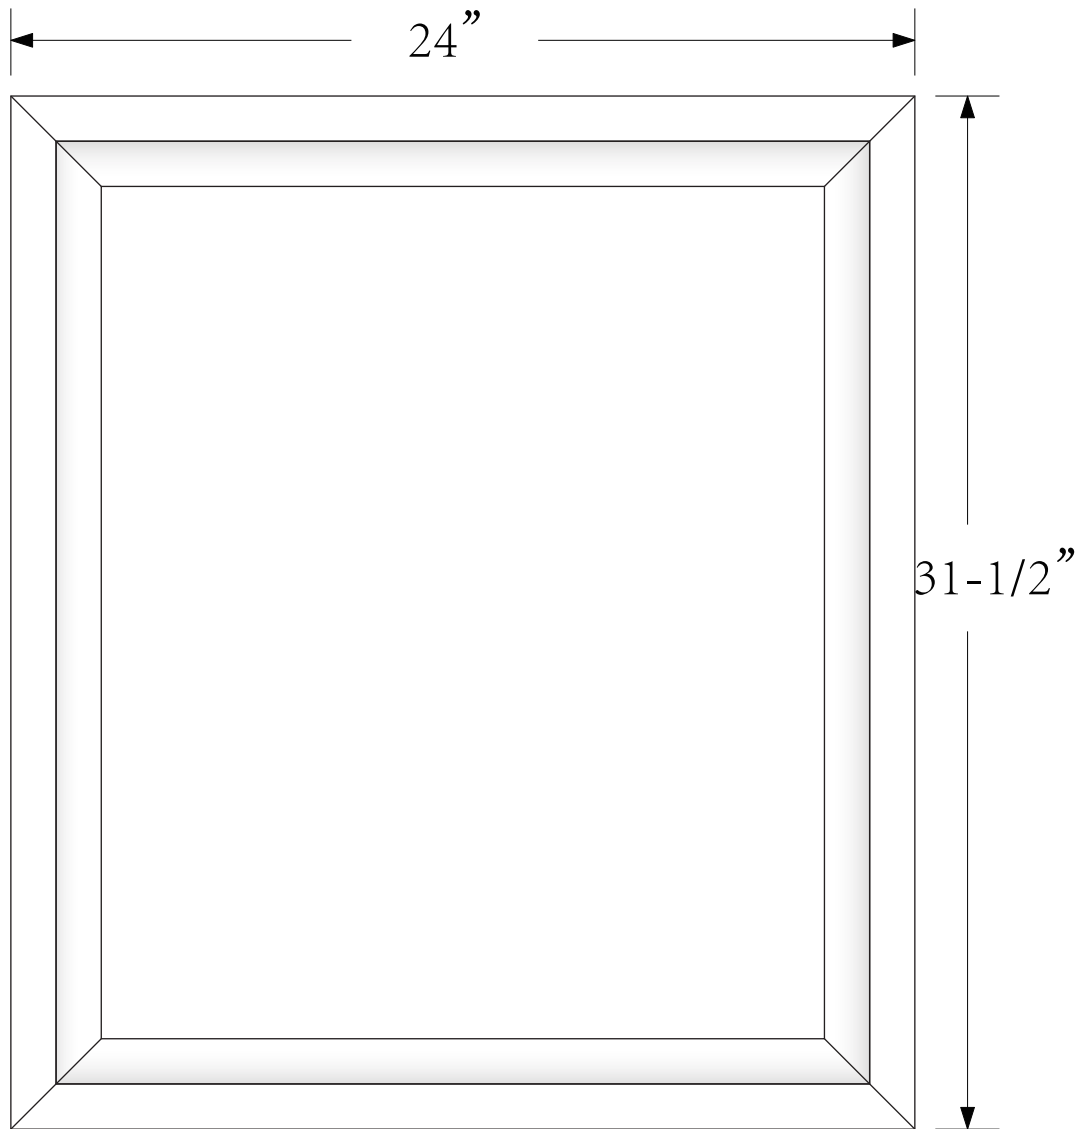

Dimensions:

Countertop: 48"×22"×0.78"

Rectangle undermount basin: 20.1"×15.2"×7.5"

Features:

- Solid Wood & Hardwood Construction
- 3 Soft-close Drawers
- 4 Soft-close Doors
- Brushed nickel hardware
- Adjustable leg levelers
- CUPC Undermount Basin

Dimensions

Front

Back

Side

Top

Dimensions:

- 60"×22"×34-1/2" (With Top)
- 59"×21"×33-1/2" (Vanity Only)

Vanity Finish:

- White (W)
- Sapphire Gray (SG)

Countertop:

- Italian carrara white marble (CW)

Certification:

CARB P2

Countertop & Sink

Dimensions:

Countertop: 60" x 22" x 0.78"

Oval undermount basin: 20.1" x 15.2" x 7.5"

Dimensions

Size: 24"×31.5"

Features

Wooden framed mirror
5mm silver mirror

Dimensions

Size: 28"×31.5"

Features