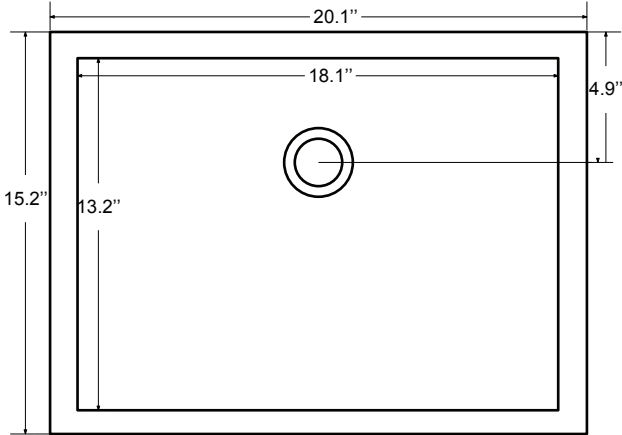

Dimensions:

Countertop: 48"×22"×0.78"

Rectangle undermount basin: 20.1"×15.2"×7.5"

Features:

- Solid Wood & Hardwood Construction
- 3 Soft-close Drawers
- 4 Soft-close Doors
- Brushed nickel hardware
- Adjustable leg levelers
- CUPC Undermount Basin

Dimensions

Front

Back

Side

Top

Dimensions:

- 60"×22"×34-1/2" (With Top)
- 59"×21"×33-1/2" (Vanity Only)

Vanity Finish:

- White (W)
- Sapphire Gray (SG)

Countertop:

- Italian carrara white marble (CW)

Certification:

CARB P2

Countertop & Sink

Dimensions:

Countertop: 60" x 22" x 0.78"

Oval undermount basin: 20.1" x 15.2" x 7.5"

Dimensions

Size: 24"×31.5"

Features

Wooden framed mirror
5mm silver mirror

Dimensions

Size: 28"×31.5"

Features