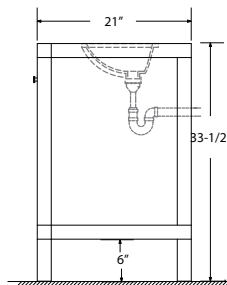

Dimensions

Front

Back

Side

Top

Features:

- Solid Wood & Hardwood Construction
- 6 Soft-close Drawers
- 2 Soft-close Doors
- Brushed nickel hardware
- Adjustable leg levelers
- cUPC Undermount Basin

Dimensions:

Dimensions:

Countertop: 48"×22"×0.78"

Rectangle undermount basin: 20.1"×15.2"×7.5"

Features:

- Solid Wood & Hardwood Construction
- 3 Soft-close Drawers
- 4 Soft-close Doors
- Brushed nickel hardware
- Adjustable leg levelers
- CUPC Undermount Basin

Dimensions

Front

Back

Side

Top

Dimensions:

- 60"×22"×34-1/2" (With Top)
- 59"×21"×33-1/2" (Vanity Only)

Vanity Finish:

Oval undermount basin: 20.1" x 15.2" x 7.5"

Dimensions

Size: 24"×31.5"

Features

Wooden framed mirror
5mm silver mirror

Dimensions

Size: 28"×31.5"

Features