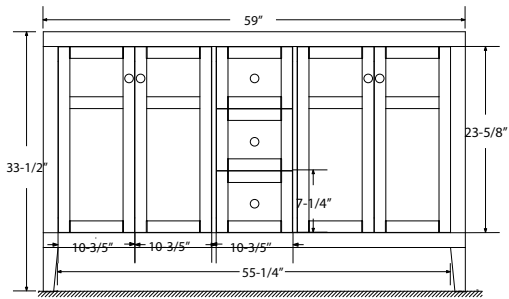

Dimensions

Front

Back

Side

Top

Features:

- Solid Wood & Hardwood Construction
- 6 Soft-close Drawers
- 2 Soft-close Doors
- Brushed nickel hardware
- Adjustable leg levelers
- cUPC Undermount Basin

Dimensions:

Dimensions:

Countertop: 48"×22"×0.78"

Rectangle undermount basin: 20.1"×15.2"×7.5"

Features:

- Solid Wood & Hardwood Construction
- 3 Soft-close Drawers
- 4 Soft-close Doors
- Brushed nickel hardware
- Adjustable leg levelers
- CUPC Undermount Basin

Dimensions

Front

Back

Side

Top

Dimensions:

- 60"×22"×34-1/2" (With Top)
- 59"×21"×33-1/2" (Vanity Only)

Vanity Finish:

Oval undermount basin: 20.1" x 15.2" x 7.5"

Dimensions

Size: 24"×31.5"

Features

Wooden framed mirror
5mm silver mirror

Dimensions

Size: 28"×31.5"

Features