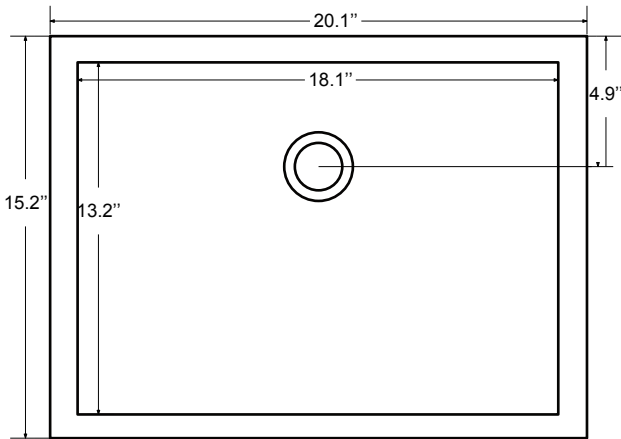

Dimensions

Front

Back

Side

Top

Features:

- Solid Wood & Hardwood Construction
- 6 Soft-close Drawers
- 2 Soft-close Doors
- Brushed nickel hardware
- Adjustable leg levelers
- cUPC Undermount Basin

Dimensions:

Dimensions:

Countertop: 48"×22"×0.78"

Rectangle undermount basin: 20.1"×15.2"×7.5"

Features:

- Solid Wood & Hardwood Construction
- 3 Soft-close Drawers
- 4 Soft-close Doors
- Brushed nickel hardware
- Adjustable leg levelers
- CUPC Undermount Basin

Dimensions

Front

Back

Side

Top

Dimensions:

- 60"×22"×34-1/2" (With Top)
- 59"×21"×33-1/2" (Vanity Only)

Vanity Finish:

Oval undermount basin: 20.1" x 15.2" x 7.5"

Dimensions

Size: 24"×31.5"

Features

Wooden framed mirror
5mm silver mirror

Dimensions

Size: 28"×31.5"

Features