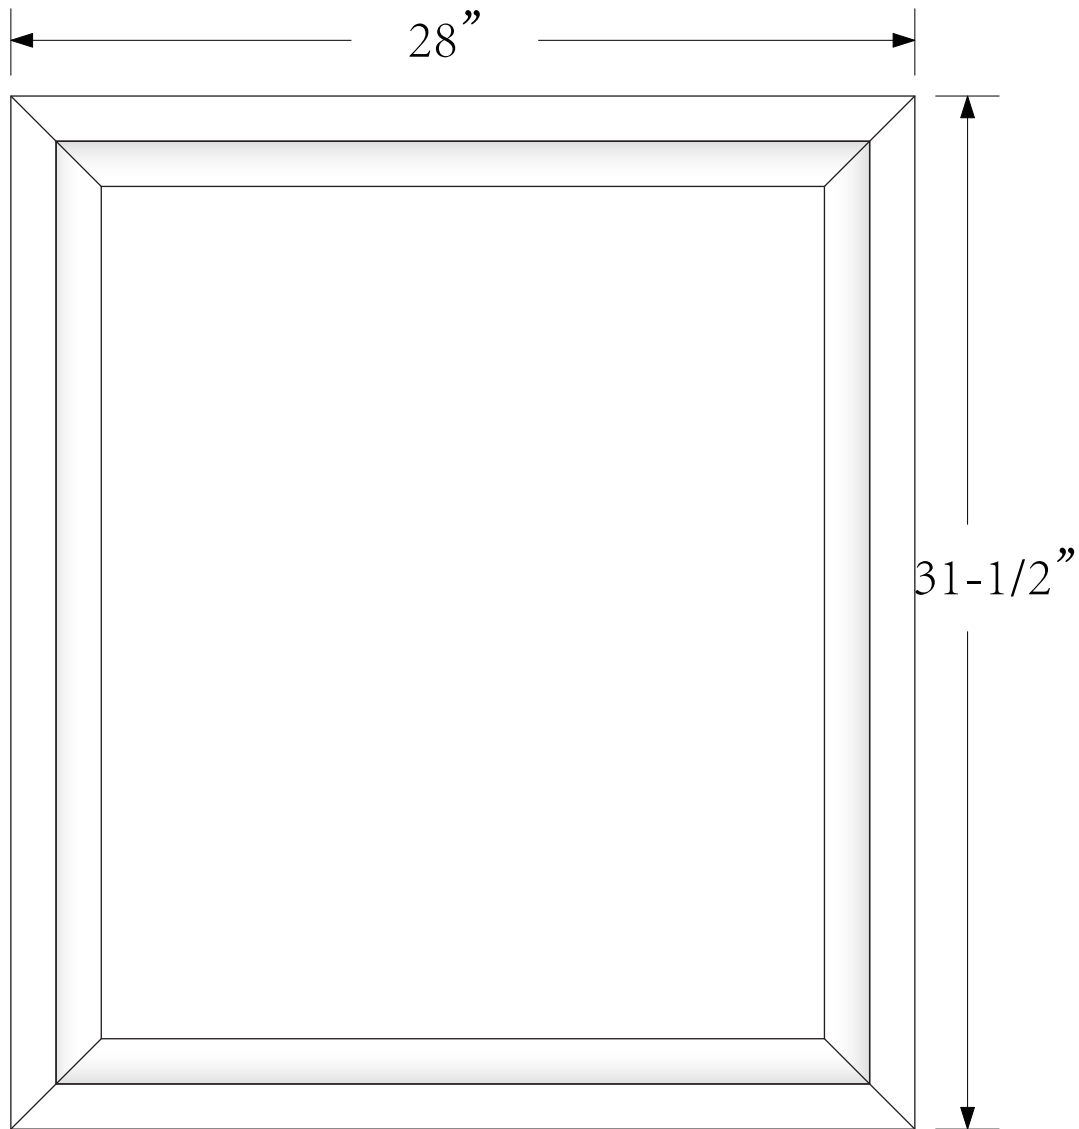

Dimensions:

Countertop: 48"×22"×0.78"

Rectangle undermount basin: 20.1"×15.2"×7.5"

Features:

- Solid Wood & Hardwood Construction
- 3 Soft-close Drawers
- 4 Soft-close Doors
- Brushed nickel hardware
- Adjustable leg levelers
- CUPC Undermount Basin

Dimensions

Front

Back

Side

Top

Dimensions:

- 60"×22"×34-1/2" (With Top)
- 59"×21"×33-1/2" (Vanity Only)

Vanity Finish:

- White (W)
- Sapphire Gray (SG)

Countertop:

- Italian carrara white marble (CW)

Certification:

CARB P2

Countertop & Sink

Dimensions:

Countertop: 60" x 22" x 0.78"

Oval undermount basin: 20.1" x 15.2" x 7.5"

Dimensions

Size: 24"×31.5"

Features

Wooden framed mirror
5mm silver mirror

Dimensions

Size: 28"×31.5"

Features