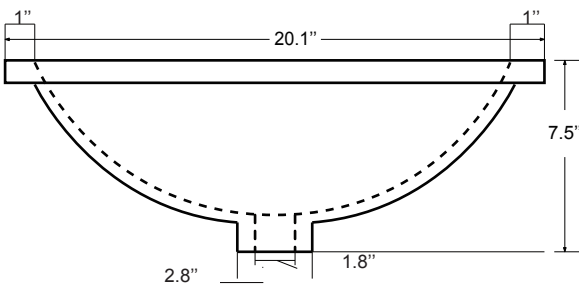

Dimensions:

Countertop: 48"×22"×0.78"

Rectangle undermount basin: 20.1"×15.2"×7.5"

Features:

- Solid Wood & Hardwood Construction
- 3 Soft-close Drawers
- 4 Soft-close Doors
- Brushed nickel hardware
- Adjustable leg levelers
- CUPC Undermount Basin

Dimensions

Front

Back

Side

Top

Dimensions:

- 60"×22"×34-1/2" (With Top)
- 59"×21"×33-1/2" (Vanity Only)

Vanity Finish:

- White (W)
- Sapphire Gray (SG)

Countertop:

- Italian carrara white marble (CW)

Certification:

CARB P2

Countertop & Sink

Dimensions:

Countertop: 60" x 22" x 0.78"

Oval undermount basin: 20.1" x 15.2" x 7.5"

Dimensions

Size: 24"×31.5"

Features

Wooden framed mirror
5mm silver mirror

Dimensions

Size: 28"×31.5"

Features