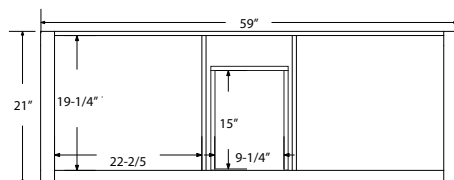

Dimensions

Front

Back

Side

Top

Features:

- Solid Wood & Hardwood Construction
- 6 Soft-close Drawers
- 2 Soft-close Doors
- Brushed nickel hardware
- Adjustable leg levelers
- cUPC Undermount Basin

Dimensions:

Dimensions:

Countertop: 48"×22"×0.78"

Rectangle undermount basin: 20.1"×15.2"×7.5"

Features:

- Solid Wood & Hardwood Construction
- 3 Soft-close Drawers
- 4 Soft-close Doors
- Brushed nickel hardware
- Adjustable leg levelers
- CUPC Undermount Basin

Dimensions

Front

Back

Side

Top

Dimensions:

- 60"×22"×34-1/2" (With Top)
- 59"×21"×33-1/2" (Vanity Only)

Vanity Finish:

Oval undermount basin: 20.1" x 15.2" x 7.5"

Dimensions

Size: 24"×31.5"

Features

Wooden framed mirror
5mm silver mirror

Dimensions

Size: 28"×31.5"

Features