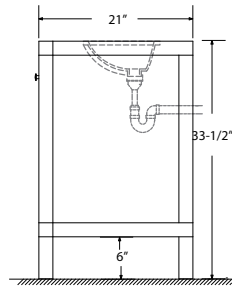

Dimensions

Front

Back

Side

Top

Features:

- Solid Wood & Hardwood Construction
- 6 Soft-close Drawers
- 2 Soft-close Doors
- Brushed nickel hardware
- Adjustable leg levelers
- cUPC Undermount Basin

Dimensions:

Dimensions:

Countertop: 48"×22"×0.78"

Rectangle undermount basin: 20.1"×15.2"×7.5"

Features:

- Solid Wood & Hardwood Construction
- 3 Soft-close Drawers
- 4 Soft-close Doors
- Brushed nickel hardware
- Adjustable leg levelers
- CUPC Undermount Basin

Dimensions

Front

Back

Side

Top

Dimensions:

- 60"×22"×34-1/2" (With Top)
- 59"×21"×33-1/2" (Vanity Only)

Vanity Finish:

Oval undermount basin: 20.1" x 15.2" x 7.5"

Dimensions

Size: 24"×31.5"

Features

Wooden framed mirror
5mm silver mirror

Dimensions

Size: 28"×31.5"

Features