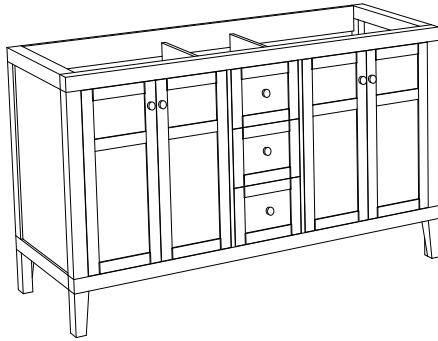

Dimensions

Front

Back

Side

Top

Features:

- Solid Wood & Hardwood Construction
- 6 Soft-close Drawers
- 2 Soft-close Doors
- Brushed nickel hardware
- Adjustable leg levelers
- cUPC Undermount Basin

Dimensions:

Dimensions:

Countertop: 48"×22"×0.78"

Rectangle undermount basin: 20.1"×15.2"×7.5"

Features:

- Solid Wood & Hardwood Construction
- 3 Soft-close Drawers
- 4 Soft-close Doors
- Brushed nickel hardware
- Adjustable leg levelers
- CUPC Undermount Basin

Dimensions

Front

Back

Side

Top

Dimensions:

- 60"×22"×34-1/2" (With Top)
- 59"×21"×33-1/2" (Vanity Only)

Vanity Finish:

Oval undermount basin: 20.1" x 15.2" x 7.5"

Dimensions

Size: 24"×31.5"

Features

Wooden framed mirror
5mm silver mirror

Dimensions

Size: 28"×31.5"

Features