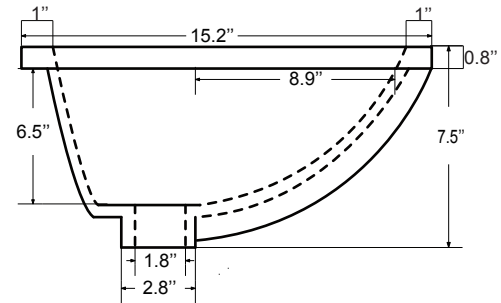

Dimensions

Front

Back

Side

Top

Features:

- Solid Wood & Hardwood Construction
- 6 Soft-close Drawers
- 2 Soft-close Doors
- Brushed nickel hardware
- Adjustable leg levelers
- cUPC Undermount Basin

Dimensions:

Dimensions:

Countertop: 48"×22"×0.78"

Rectangle undermount basin: 20.1"×15.2"×7.5"

Features:

- Solid Wood & Hardwood Construction
- 3 Soft-close Drawers
- 4 Soft-close Doors
- Brushed nickel hardware
- Adjustable leg levelers
- CUPC Undermount Basin

Dimensions

Front

Back

Side

Top

Dimensions:

- 60"×22"×34-1/2" (With Top)
- 59"×21"×33-1/2" (Vanity Only)

Vanity Finish:

Oval undermount basin: 20.1" x 15.2" x 7.5"

Dimensions

Size: 24"×31.5"

Features

Wooden framed mirror
5mm silver mirror

Dimensions

Size: 28"×31.5"

Features