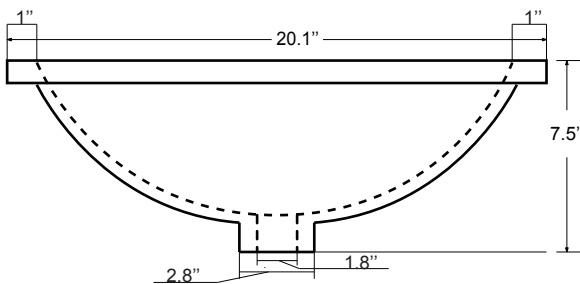

Dimensions

Front

Back

Side

Top

Features:

- Solid Wood & Hardwood Construction
- 6 Soft-close Drawers
- 2 Soft-close Doors
- Brushed nickel hardware
- Adjustable leg levelers
- cUPC Undermount Basin

Dimensions:

Dimensions:

Countertop: 48"×22"×0.78"

Rectangle undermount basin: 20.1"×15.2"×7.5"

Features:

- Solid Wood & Hardwood Construction
- 3 Soft-close Drawers
- 4 Soft-close Doors
- Brushed nickel hardware
- Adjustable leg levelers
- CUPC Undermount Basin

Dimensions

Front

Back

Side

Top

Dimensions:

- 60"×22"×34-1/2" (With Top)
- 59"×21"×33-1/2" (Vanity Only)

Vanity Finish:

Oval undermount basin: 20.1" x 15.2" x 7.5"

Dimensions

Size: 24"×31.5"

Features

Wooden framed mirror
5mm silver mirror

Dimensions

Size: 28"×31.5"

Features