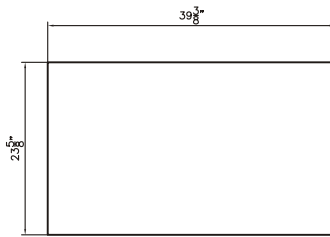

Dimensions:

- 55" X 18" X 20.2" (With Top)
- 55" X 18" X 19.7" (Vanity Only)

Vanity Finish:
White (W)

Countertop:
Matte White (MW)

Certification:

CARB P2

Countertop & Sink

Dimensions

Countertop: 55 " X 18 " X 0.5 "

Rectangle Sink: 26 " X 11.8 " X 5.7 "

Features:

- Solid Surface Frame
- Mirror

Dimensions

Front

Back

Side

Dimensions:

40" X 24" X 2"

Mirror Finish:

Matte White (MW)

Features:

Solid Surface Frame
Mirror

Dimensions

Front

Back

Side

Dimensions:

48" X 24" X 2"

Mirror Finish:
Matte White (MW)