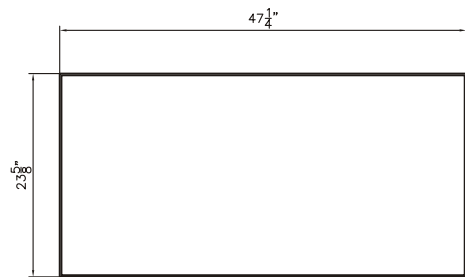

Dimensions:

- 55" X 18" X 20.2" (With Top)
- 55" X 18" X 19.7" (Vanity Only)

Vanity Finish:
White (W)

Countertop:
Matte White (MW)

Certification:

CARB P2

Countertop & Sink

Dimensions

Countertop: 55 " X 18 " X 0.5 "

Rectangle Sink: 26 " X 11.8 " X 5.7 "

Features:

- Solid Surface Frame
- Mirror

Dimensions

Front

Back

Side

Dimensions:

40" X 24" X 2"

Mirror Finish:

Matte White (MW)

Features:

Solid Surface Frame
Mirror

Dimensions

Front

Back

Side

Dimensions:

48" X 24" X 2"

Mirror Finish:
Matte White (MW)