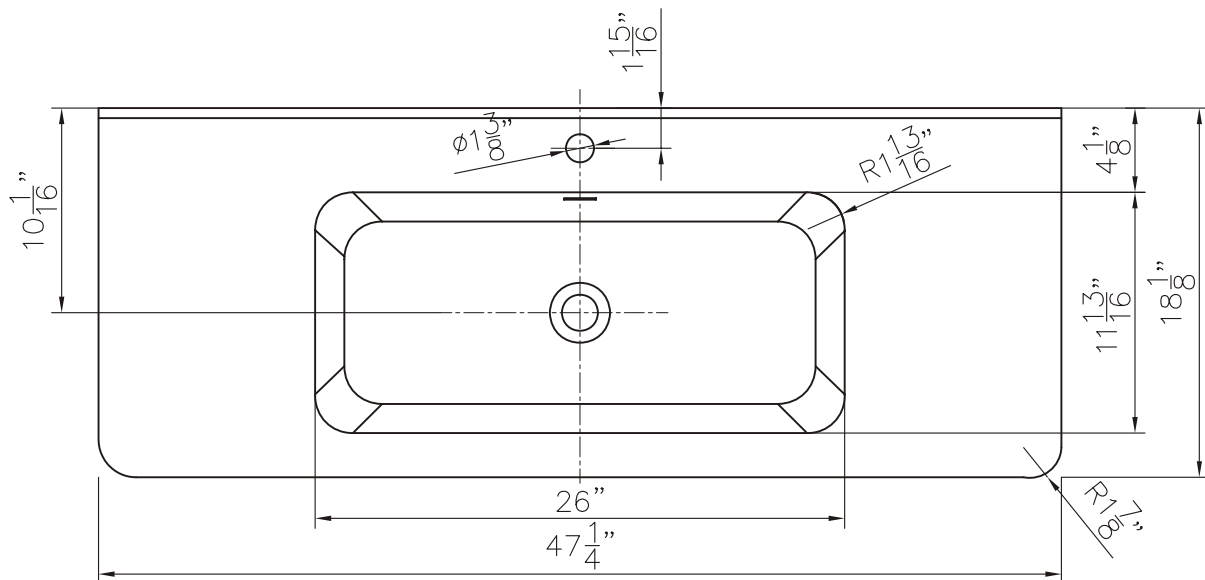

- 48" X 18" X 20.2" (With Top)
- 48" X 18" X 19.7" (Vanity Only)

Vanity Finish:
White (W)

Countertop:
Matte White (MW)

Certification:

CARB P2

Countertop & Sink

Dimensions

Countertop: 47 " X 18 " X 0.5 "

Dimensions:

- 55" X 18" X 20.2" (With Top)
- 55" X 18" X 19.7" (Vanity Only)

Vanity Finish:
White (W)

Countertop:
Matte White (MW)

Certification:

CARB P2

Countertop & Sink

Dimensions

Countertop: 55 " X 18 " X 0.5 "

Rectangle Sink: 26 " X 11.8 " X 5.7 "

Features:

- Solid Surface Frame
- Mirror

Dimensions

Front

Back

Side

Dimensions:

40" X 24" X 2"

Mirror Finish:

Matte White (MW)

Features:

Solid Surface Frame
Mirror

Dimensions

Front