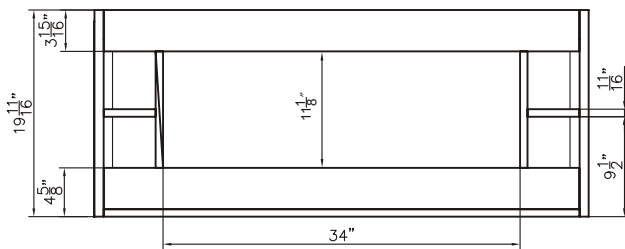

Features:

- Solid Surface Frame
- Mirror

Dimensions

Front

Back

Side

Dimensions:

48" X 24" X 2"

## Dimensions

Front

Back

Side

Top

## Dimensions:

- 48" X 18" X 20.2" (With Top)
- 48" X 18" X 19.7" (Vanity Only)

Vanity Finish:  
White (W)

Countertop:  
Matte White (MW)

Back

Side

Top

Features:

- Plywood
- 2 Soft-close Drawer
- 2 Open Door
- Blum Brand Hardware

Dimensions:

- 55" X 18" X 20.2" (With Top)
- 55" X 18" X 19.7" (Vanity Only)

Vanity Finish:  
White (W)