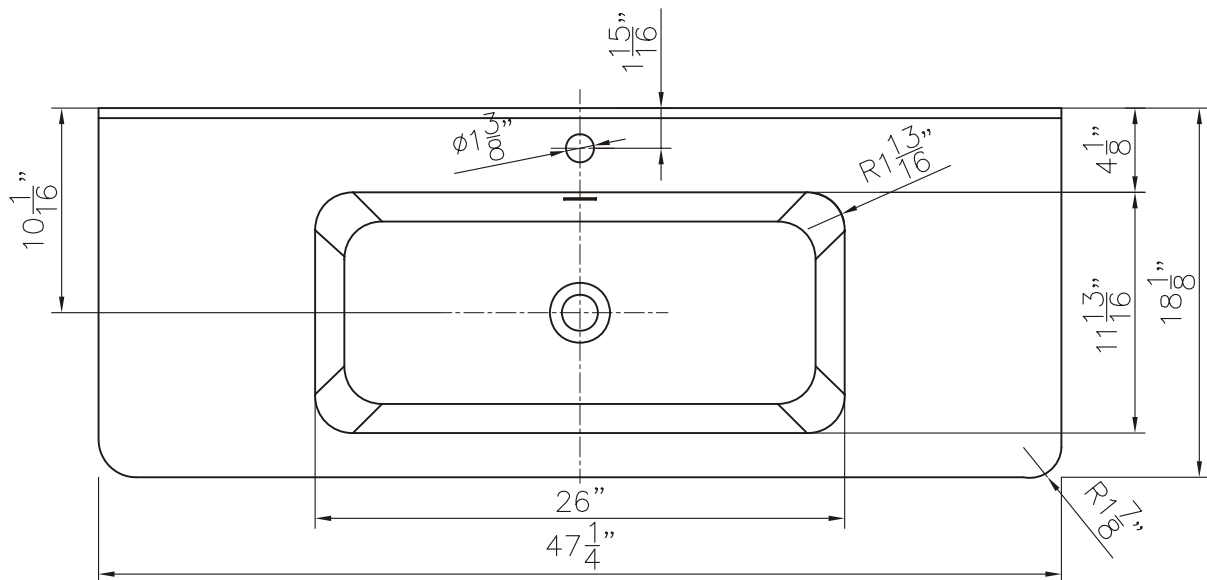

Features:

- Solid Surface Frame
- Mirror

Dimensions

Front

Back

Side

Dimensions:

48" X 24" X 2"

## Dimensions

Front

Back

Side

Top

## Dimensions:

- 48" X 18" X 20.2" (With Top)
- 48" X 18" X 19.7" (Vanity Only)

Vanity Finish:  
White (W)

Countertop:  
Matte White (MW)

## Certification:

**CARB P2**

Countertop & Sink

Dimensions

Countertop: 47" X 18" X 0.5"

Rectangle Sink: 26" X 11.8" X 5.7"

Dimensions

Front