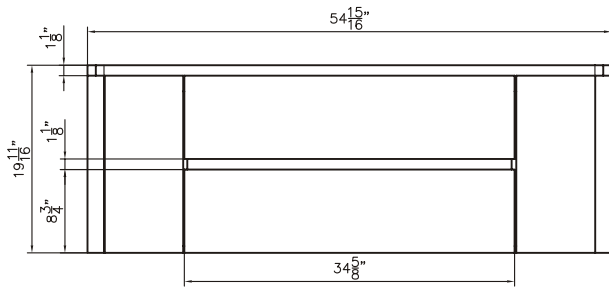

Features:

- Solid Surface Frame
- Mirror

Dimensions

Front

Back

Side

Dimensions:

48" X 24" X 2"

## Dimensions:

- 48" X 18" X 20.2" (With Top)
- 48" X 18" X 19.7" (Vanity Only)

Vanity Finish:  
White (W)

Countertop:  
Matte White (MW)

## Certification:

**CARB P2**

Countertop & Sink

Dimensions

Countertop: 47" X 18" X 0.5"

Rectangle Sink: 26" X 11.8" X 5.7"

Dimensions

Front

Back

Side

Top

Features:

- Plywood
- 2 Soft-close Drawer
- 2 Open Door
- Blum Brand Hardware

Dimensions:

- 55" X 18" X 20.2" (With Top)
- 55" X 18" X 19.7" (Vanity Only)

Vanity Finish:  
White (W)