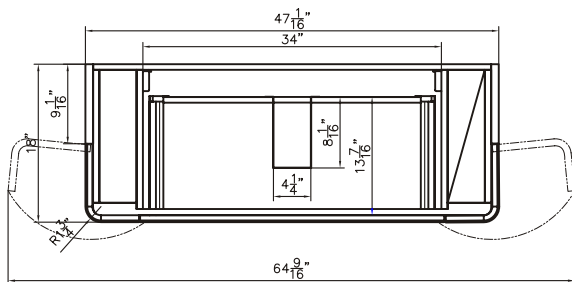

Side

Top

Features:

- Plywood
- 2 Soft-close Drawer
- 2 Open Door
- Blum Brand Hardware

Dimensions:

- 48" X 18" X 20.2" (With Top)
- 48" X 18" X 19.7" (Vanity Only)

Vanity Finish:
White (W)

Countertop:
Matte White (MW)

Certification:

CARB P2