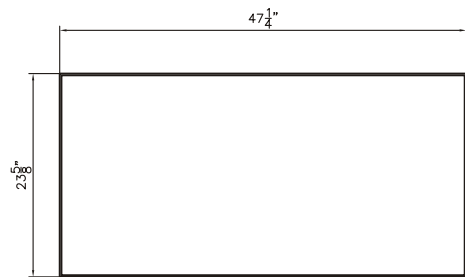

Features:

- Solid Surface Frame
- Mirror

Dimensions

Front

Back

Side

Dimensions:

48" X 24" X 2"

## Dimensions

Front

Back

Side

Top

## Dimensions:

- 48" X 18" X 20.2" (With Top)
- 48" X 18" X 19.7" (Vanity Only)

Vanity Finish:  
White (W)

Countertop:  
Matte White (MW)

## Certification:

**CARB P2**

Countertop & Sink

Dimensions

Countertop: 47" X 18" X 0.5"

Rectangle Sink: 26" X 11.8" X 5.7"

Dimensions

Front