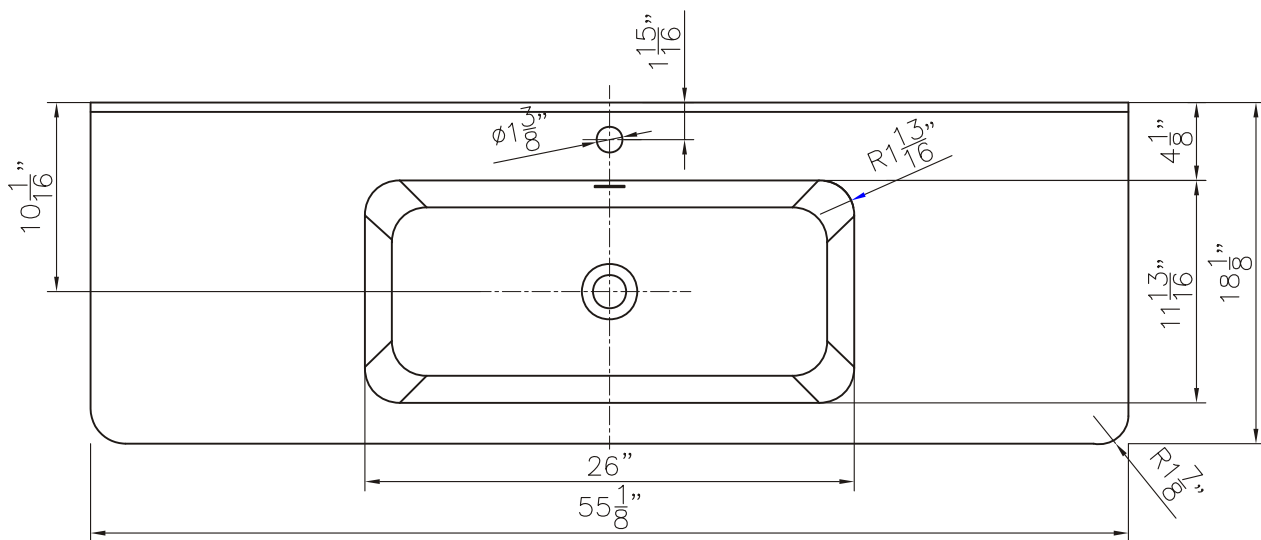

Countertop & Sink

Dimensions

Countertop: 55" X 18" X 0.5"

Rectangle Sink: 26" X 11.8" X 5.7"