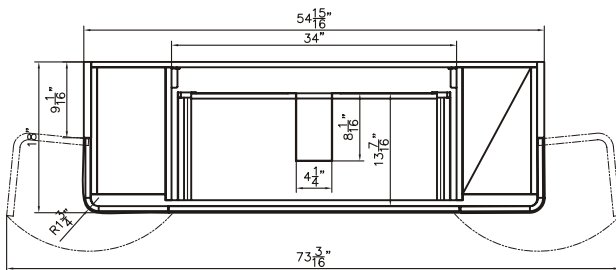

Rectangle Sink: 26 " X 11.8 " X 5.7 "

Dimensions

Front

Back

Side

Top

Features:

- Plywood
- 2 Soft-close Drawer
- 2 Open Door
- Blum Brand Hardware

Dimensions:

- 55" X 18" X 20.2" (With Top)
- 55" X 18" X 19.7" (Vanity Only)

Vanity Finish:
White (W)

Countertop:
Matte White (MW)

Certification:

CARB P2

Countertop & Sink

Dimensions

Countertop: 55 " X 18 " X 0.5 "

Rectangle Sink: 26 " X 11.8 " X 5.7 "

Features:

- Solid Surface Frame
- Mirror

Dimensions

Front

Back

Side

Back

Side

Dimensions:

48" X 24" X 2"

Mirror Finish:
Matte White (MW)