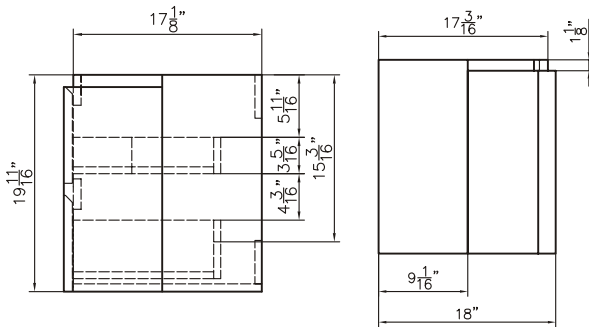

## Dimensions

Front

Back

Side

Top

## Dimensions:

- 48" X 18" X 20.2" (With Top)
- 48" X 18" X 19.7" (Vanity Only)

Vanity Finish:  
White (W)

Countertop:  
Matte White (MW)

## Certification:

**CARB P2**

Countertop & Sink

Dimensions

Countertop: 47" X 18" X 0.5"

Rectangle Sink: 26" X 11.8" X 5.7"

Dimensions

Front

Back

Side

Top

Features:

- Plywood
- 2 Soft-close Drawer
- 2 Open Door
- Blum Brand Hardware

Dimensions:

- 55" X 18" X 20.2" (With Top)
- 55" X 18" X 19.7" (Vanity Only)

Vanity Finish:  
White (W)