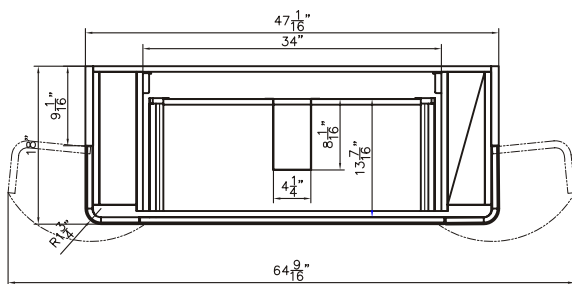

Features:

- Solid Surface Frame
- Mirror

Dimensions

Front

Back

Side

Dimensions:

48" X 24" X 2"

## Dimensions

Front

Back

Side

Top

## Dimensions:

- 48" X 18" X 20.2" (With Top)
- 48" X 18" X 19.7" (Vanity Only)

Vanity Finish:  
White (W)

Countertop:  
Matte White (MW)

## Certification:

**CARB P2**

Countertop & Sink

Dimensions

Countertop: 47" X 18" X 0.5"

Rectangle Sink: 26" X 11.8" X 5.7"

Dimensions

Front