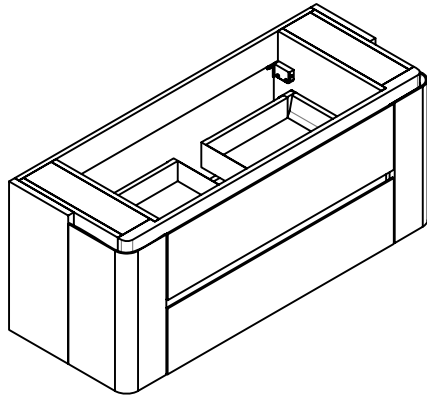

Features:

- Solid Surface Frame
- Mirror

Dimensions

Front

Back

Side

Dimensions:

48" X 24" X 2"

## Dimensions

Front

Back

Side

Top

## Dimensions:

- 48" X 18" X 20.2" (With Top)
- 48" X 18" X 19.7" (Vanity Only)

Vanity Finish:  
White (W)

Countertop:  
Matte White (MW)

Back

Side

Top

Features:

- Plywood
- 2 Soft-close Drawer
- 2 Open Door
- Blum Brand Hardware

Dimensions:

- 55" X 18" X 20.2" (With Top)
- 55" X 18" X 19.7" (Vanity Only)

Vanity Finish:  
White (W)