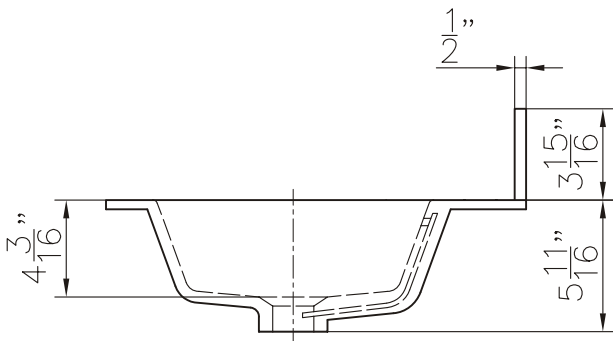

Dimensions:

- 55" X 18" X 20.2" (With Top)
- 55" X 18" X 19.7" (Vanity Only)

Vanity Finish:
White (W)

Countertop:
Matte White (MW)

Certification:

CARB P2

Countertop & Sink

Dimensions

Countertop: 55 " X 18 " X 0.5 "

Rectangle Sink: 26 " X 11.8 " X 5.7 "

Features:

- Solid Surface Frame
- Mirror

Dimensions

Front

Back

Side

Dimensions:

40" X 24" X 2"

Mirror Finish:

Matte White (MW)

Features:

Solid Surface Frame
Mirror

Dimensions

Front

Back

Side

Dimensions:

48" X 24" X 2"

Mirror Finish:
Matte White (MW)