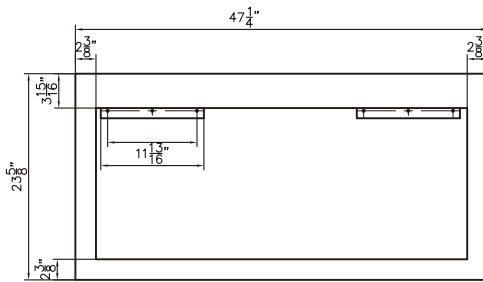

Dimensions:

- 55" X 18" X 20.2" (With Top)
- 55" X 18" X 19.7" (Vanity Only)

Vanity Finish:
White (W)

Countertop:
Matte White (MW)

Certification:

CARB P2

Countertop & Sink

Dimensions

Countertop: 55 " X 18 " X 0.5 "

Rectangle Sink: 26 " X 11.8 " X 5.7 "

Features:

- Solid Surface Frame
- Mirror

Dimensions

Front

Back

Side

Dimensions:

40" X 24" X 2"

Mirror Finish:

Matte White (MW)

Features:

Solid Surface Frame
Mirror

Dimensions

Front

Back

Side

Dimensions:

48" X 24" X 2"

Mirror Finish:
Matte White (MW)