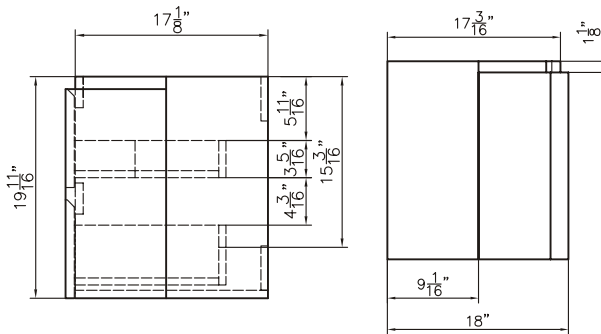

Dimensions

Back

Side

Features:

- Plywood
- 2 Soft-close Drawer
- 2 Open Door
- Blum Brand Hardware

Dimensions:

- 48" X 18" X 20.2" (With Top)
- 48" X 18" X 19.7" (Vanity Only)

Vanity Finish:
White (W)

Countertop:
Matte White (MW)

Certification:

CARB P2