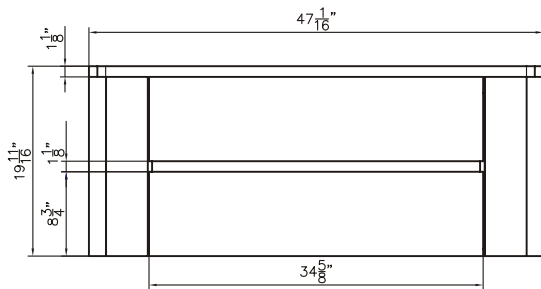

Dimensions

Front