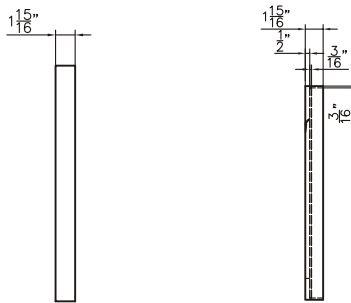

Dimensions:

- 55" X 18" X 20.2" (With Top)
- 55" X 18" X 19.7" (Vanity Only)

Vanity Finish:
White (W)

Countertop:
Matte White (MW)

Certification:

CARB P2

Countertop & Sink

Dimensions

Countertop: 55 " X 18 " X 0.5 "

Rectangle Sink: 26 " X 11.8 " X 5.7 "

Features:

- Solid Surface Frame
- Mirror

Dimensions

Front

Back

Side

Dimensions:

40" X 24" X 2"

Mirror Finish:

Matte White (MW)

Features:

Solid Surface Frame
Mirror

Dimensions

Front

Back

Side

Dimensions:

48" X 24" X 2"

Mirror Finish:
Matte White (MW)