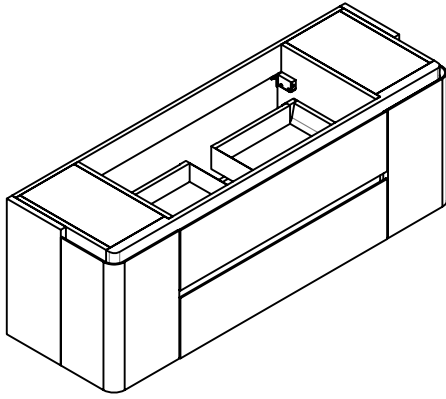

- 48" X 18" X 20.2" (With Top)
- 48" X 18" X 19.7" (Vanity Only)

Vanity Finish:
White (W)

Countertop:
Matte White (MW)

Certification:

CARB P2

Countertop & Sink

Dimensions

Countertop: 47 " X 18 " X 0.5 "

Rectangle Sink: 26 " X 11.8 " X 5.7 "

Dimensions

Front

Back

Side

Top

Features:

- Plywood
- 2 Soft-close Drawer
- 2 Open Door
- Blum Brand Hardware

Countertop: 55 " X 18 " X 0.5 "

Rectangle Sink: 26 " X 11.8 " X 5.7 "

Features:

- Solid Surface Frame
- Mirror

Dimensions

Front

Back

Side

Dimensions:

40" X 24" X 2"

Mirror Finish:

Matte White (MW)

Features:

Solid Surface Frame
Mirror

Dimensions

Front