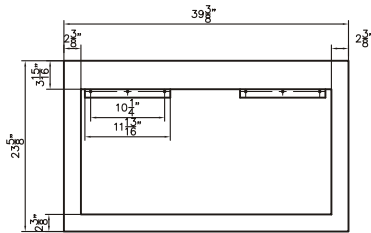

Dimensions:

- 55" X 18" X 20.2" (With Top)
- 55" X 18" X 19.7" (Vanity Only)

Vanity Finish:
White (W)

Countertop:
Matte White (MW)

Certification:

CARB P2

Countertop & Sink

Dimensions

Countertop: 55 " X 18 " X 0.5 "

Rectangle Sink: 26 " X 11.8 " X 5.7 "

Features:

- Solid Surface Frame
- Mirror

Dimensions

Front

Back

Side

Dimensions:

40" X 24" X 2"

Mirror Finish:

Matte White (MW)

Features:

Solid Surface Frame
Mirror

Dimensions

Front

Back

Side

Dimensions:

48" X 24" X 2"

Mirror Finish:
Matte White (MW)