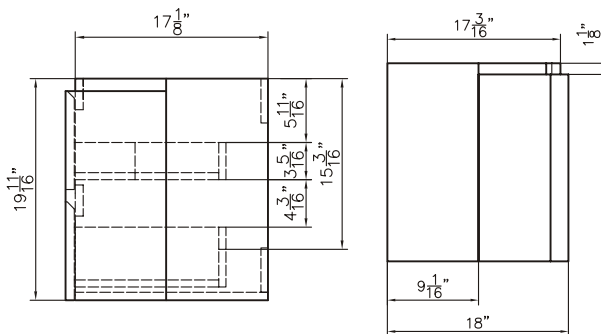

Features:

- Solid Surface Frame
- Mirror

Dimensions

Front

Back

Side

Dimensions:

48" X 24" X 2"

## Dimensions

Front

Back

Side

Top

## Dimensions:

- 48" X 18" X 20.2" (With Top)
- 48" X 18" X 19.7" (Vanity Only)

Vanity Finish:  
White (W)

Countertop:  
Matte White (MW)

## Certification:

**CARB P2**

Countertop & Sink

Dimensions

Countertop: 47" X 18" X 0.5"

Rectangle Sink: 26" X 11.8" X 5.7"

Dimensions

Front