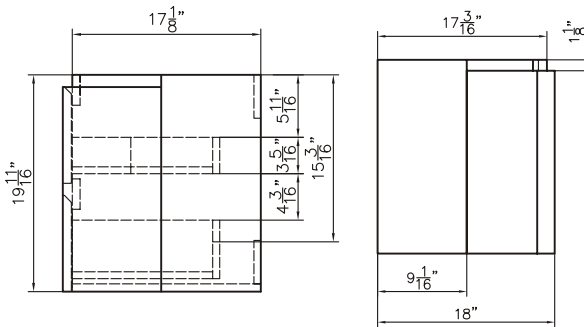

Dimensions

Side

Features:

- Plywood
- 2 Soft-close Drawer
- 2 Open Door
- Blum Brand Hardware

Dimensions:

- 55" X 18" X 20.2" (With Top)
- 55" X 18" X 19.7" (Vanity Only)

Vanity Finish:
White (W)

Countertop:
Matte White (MW)

Certification:

CARB P2