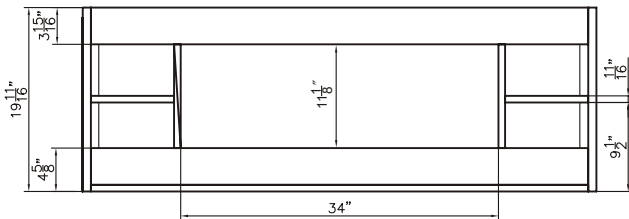

Dimensions

Back

Features:

- Plywood
- 2 Soft-close Drawer
- 2 Open Door
- Blum Brand Hardware

Dimensions:

- 55" X 18" X 20.2" (With Top)
- 55" X 18" X 19.7" (Vanity Only)

Vanity Finish:
White (W)

Countertop:
Matte White (MW)

Certification:

CARB P2