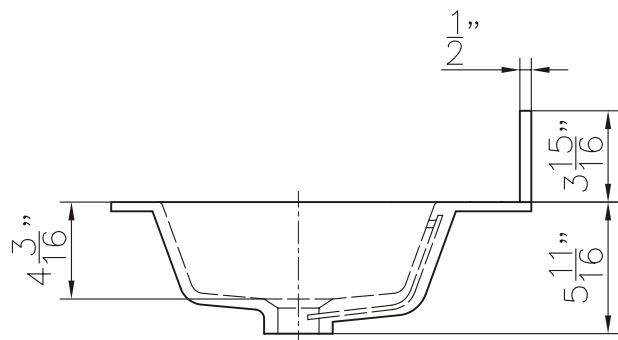

Countertop & Sink

Dimensions

Countertop: 47 " X 18 " X 0.5 "

Rectangle Sink: 26 " X 11.8 " X 5.7 "