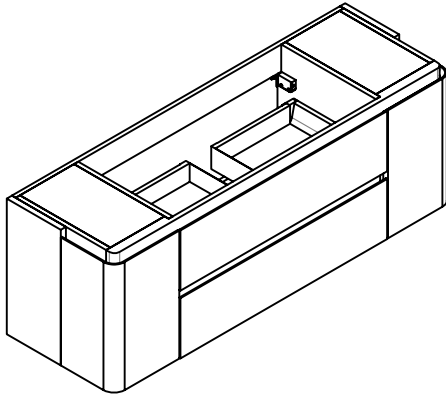

## Dimensions

Front

Back

Side

Top

## Dimensions:

- 48" X 18" X 20.2" (With Top)
- 48" X 18" X 19.7" (Vanity Only)

Vanity Finish:  
White (W)

Countertop:  
Matte White (MW)

## Certification:

**CARB P2**

Countertop & Sink

Dimensions

Countertop: 47" X 18" X 0.5"

Rectangle Sink: 26" X 11.8" X 5.7"

Dimensions

Front

Back

Side

Top

Features:

- Plywood
- 2 Soft-close Drawer
- 2 Open Door
- Blum Brand Hardware

Dimensions:

- 55" X 18" X 20.2" (With Top)
- 55" X 18" X 19.7" (Vanity Only)

Vanity Finish:  
White (W)