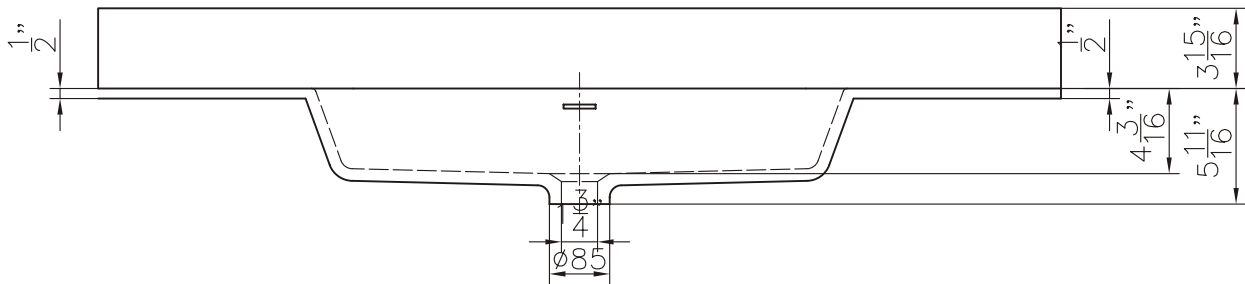

Countertop & Sink

Dimensions

Countertop: 55" X 18" X 0.5"

Rectangle Sink: 26" X 11.8" X 5.7"