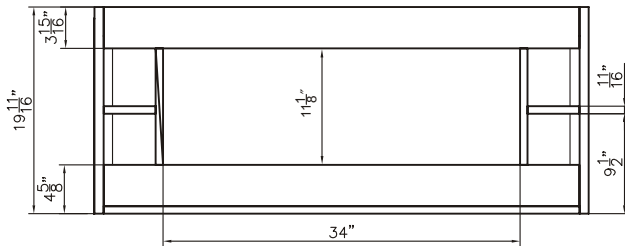

Dimensions

Front

Features:

- Plywood
- 2 Soft-close Drawer
- 2 Open Door
- Blum Brand Hardware

Dimensions:

- 48" X 18" X 20.2" (With Top)
- 48" X 18" X 19.7" (Vanity Only)

Vanity Finish:
White (W)

Countertop:
Matte White (MW)

Certification:

CARB P2