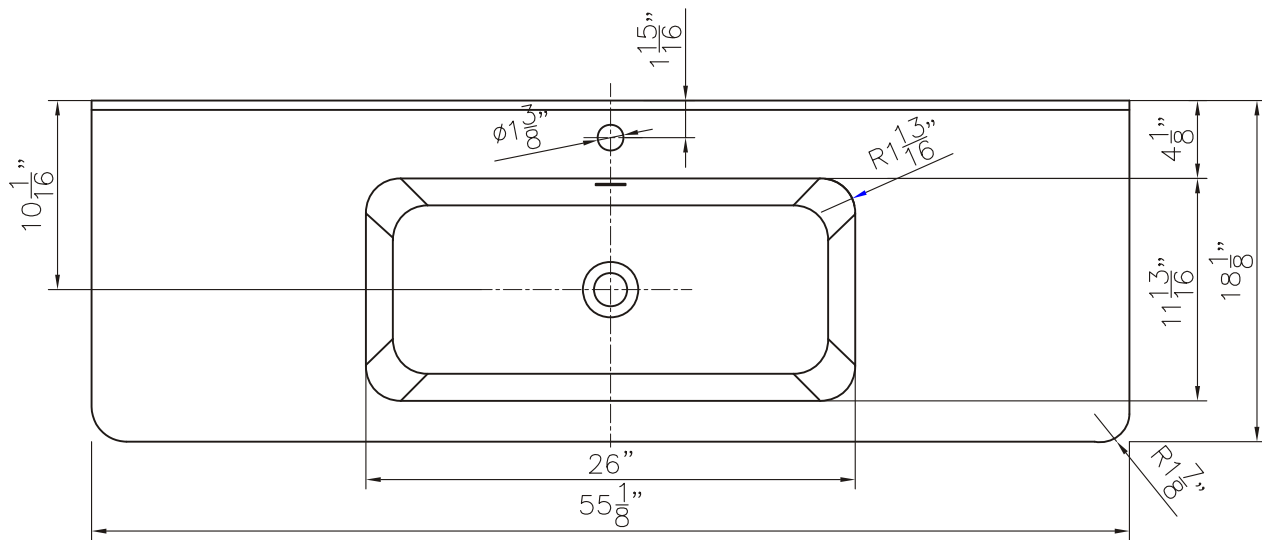

Dimensions:

- 55" X 18" X 20.2" (With Top)
- 55" X 18" X 19.7" (Vanity Only)

Vanity Finish:
White (W)

Countertop:
Matte White (MW)

Certification:

CARB P2

Countertop & Sink

Dimensions

Countertop: 55 " X 18 " X 0.5 "

Rectangle Sink: 26 " X 11.8 " X 5.7 "

Features:

- Solid Surface Frame
- Mirror

Dimensions

Front

Back

Side

Dimensions:

40" X 24" X 2"

Mirror Finish:

Matte White (MW)

Features:

Solid Surface Frame
Mirror

Dimensions

Front

Back

Side

Dimensions:

48" X 24" X 2"

Mirror Finish:
Matte White (MW)