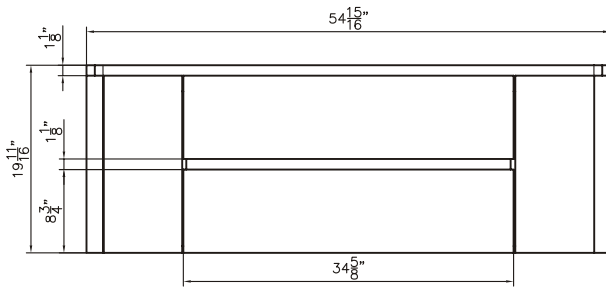

Dimensions

Front