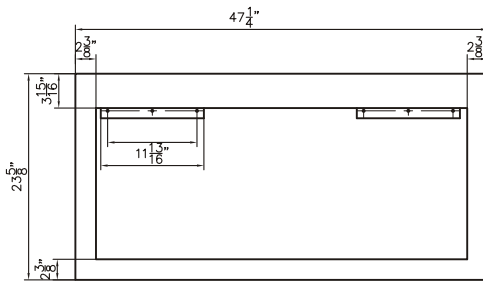

Features:

- Solid Surface Frame
- Mirror

Dimensions

Front

Back

Side

Dimensions:

48" X 24" X 2"

## Dimensions

Front

Back

Side

Top

## Dimensions:

- 48" X 18" X 20.2" (With Top)
- 48" X 18" X 19.7" (Vanity Only)

Vanity Finish:  
White (W)

Countertop:  
Matte White (MW)

Back

Side

Top

Features:

- Plywood
- 2 Soft-close Drawer
- 2 Open Door
- Blum Brand Hardware

Dimensions:

- 55" X 18" X 20.2" (With Top)
- 55" X 18" X 19.7" (Vanity Only)

Vanity Finish:  
White (W)