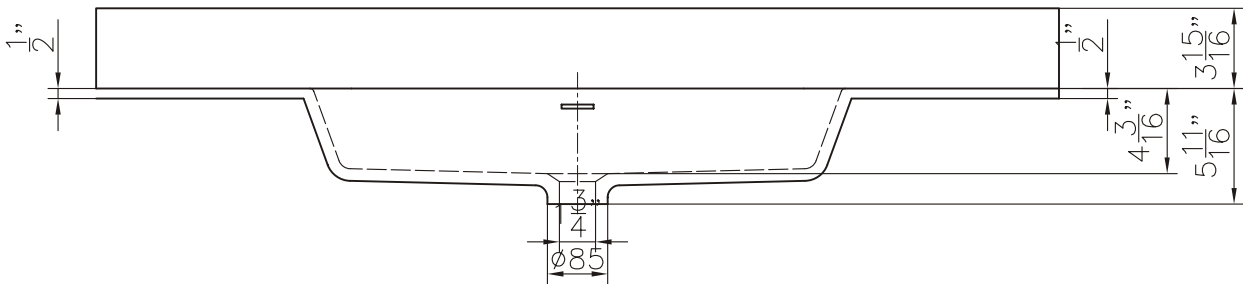

Features:

- Solid Surface Frame
- Mirror

Dimensions

Front

Back

Side

Dimensions:

48" X 24" X 2"

## Dimensions

Front

Back

Side

Top

## Dimensions:

- 48" X 18" X 20.2" (With Top)
- 48" X 18" X 19.7" (Vanity Only)

Vanity Finish:  
White (W)

Countertop:  
Matte White (MW)

## Certification:

**CARB P2**

Countertop & Sink

Dimensions

Countertop: 47" X 18" X 0.5"

Rectangle Sink: 26" X 11.8" X 5.7"

Dimensions

Front