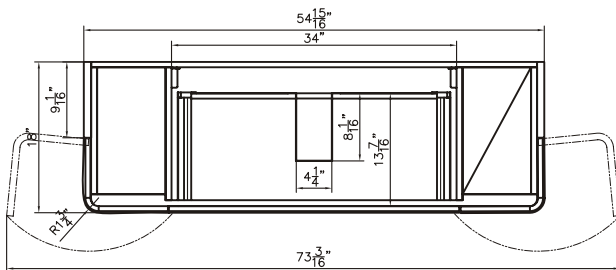

Features:

- Solid Surface Frame
- Mirror

Dimensions

Front

Back

Side

Dimensions:

48" X 24" X 2"

## Dimensions:

- 48" X 18" X 20.2" (With Top)
- 48" X 18" X 19.7" (Vanity Only)

Vanity Finish:  
White (W)

Countertop:  
Matte White (MW)

## Certification:

**CARB P2**

Countertop & Sink

Dimensions

Countertop: 47" X 18" X 0.5"

Rectangle Sink: 26" X 11.8" X 5.7"

Dimensions

Front

Back

Side

Top

Features:

- Plywood
- 2 Soft-close Drawer
- 2 Open Door
- Blum Brand Hardware

Dimensions:

- 55" X 18" X 20.2" (With Top)
- 55" X 18" X 19.7" (Vanity Only)

Vanity Finish:  
White (W)