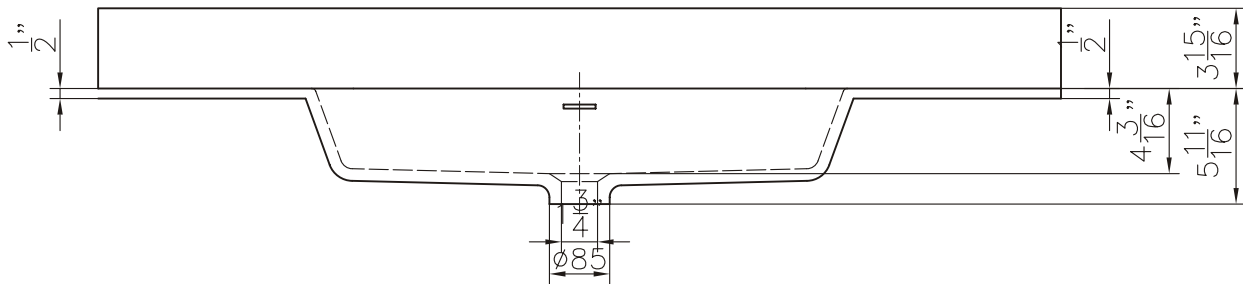

- 48" X 18" X 20.2" (With Top)
- 48" X 18" X 19.7" (Vanity Only)

Vanity Finish:
White (W)

Countertop:
Matte White (MW)

Certification:

CARB P2

Countertop & Sink

Dimensions

Countertop: 47 " X 18 " X 0.5 "

Dimensions:

- 55" X 18" X 20.2" (With Top)
- 55" X 18" X 19.7" (Vanity Only)

Vanity Finish:
White (W)

Countertop:
Matte White (MW)

Certification:

CARB P2

Countertop & Sink

Dimensions

Countertop: 55 " X 18 " X 0.5 "

Rectangle Sink: 26 " X 11.8 " X 5.7 "

Features:

- Solid Surface Frame
- Mirror

Dimensions

Front

Back

Side

Dimensions:

40" X 24" X 2"

Mirror Finish:

Matte White (MW)

Features:

Solid Surface Frame
Mirror

Dimensions

Front