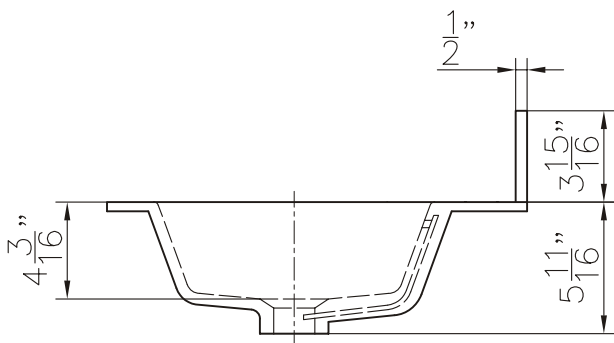

Countertop & Sink

Dimensions

Countertop: 55" X 18" X 0.5"

Rectangle Sink: 26" X 11.8" X 5.7"