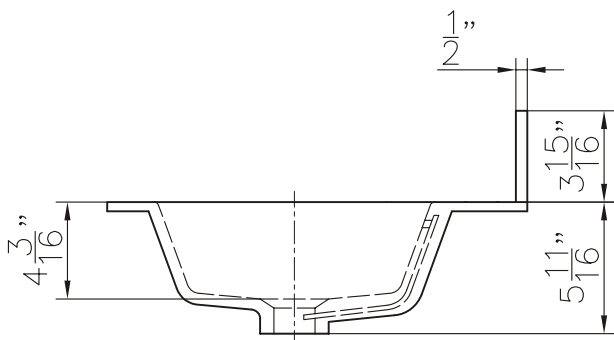

Features:

- Solid Surface Frame
- Mirror

Dimensions

Front

Back

Side

Dimensions:

48" X 24" X 2"

## Dimensions

Front

Back

Side

Top

## Dimensions:

- 48" X 18" X 20.2" (With Top)
- 48" X 18" X 19.7" (Vanity Only)

Vanity Finish:  
White (W)

Countertop:  
Matte White (MW)

## Certification:

**CARB P2**

Countertop & Sink

Dimensions

Countertop: 47" X 18" X 0.5"

Rectangle Sink: 26" X 11.8" X 5.7"

Dimensions

Front