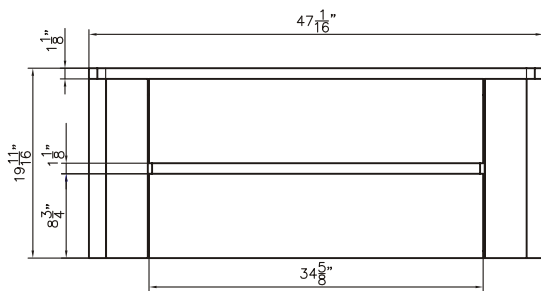

Features:

- Solid Surface Frame
- Mirror

Dimensions

Front

Back

Side

Dimensions:

48" X 24" X 2"

## Dimensions

Front

Back

Side

Top

## Dimensions:

- 48" X 18" X 20.2" (With Top)
- 48" X 18" X 19.7" (Vanity Only)

Vanity Finish:  
White (W)

Countertop:  
Matte White (MW)

Back

Side

Top

Features:

- Plywood
- 2 Soft-close Drawer
- 2 Open Door
- Blum Brand Hardware

Dimensions:

- 55" X 18" X 20.2" (With Top)
- 55" X 18" X 19.7" (Vanity Only)

Vanity Finish:  
White (W)