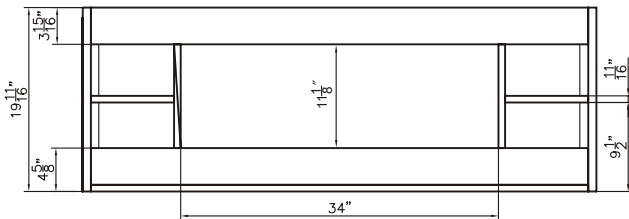

Features:

- Solid Surface Frame
- Mirror

Dimensions

Front

Back

Side

Dimensions:

48" X 24" X 2"

## Dimensions:

- 48" X 18" X 20.2" (With Top)
- 48" X 18" X 19.7" (Vanity Only)

Vanity Finish:  
White (W)

Countertop:  
Matte White (MW)

## Certification:

**CARB P2**

Countertop & Sink

Dimensions

Countertop: 47" X 18" X 0.5"

Rectangle Sink: 26" X 11.8" X 5.7"

Dimensions

Front

Back

Side

Top

Features:

- Plywood
- 2 Soft-close Drawer
- 2 Open Door
- Blum Brand Hardware

Dimensions:

- 55" X 18" X 20.2" (With Top)
- 55" X 18" X 19.7" (Vanity Only)

Vanity Finish:  
White (W)