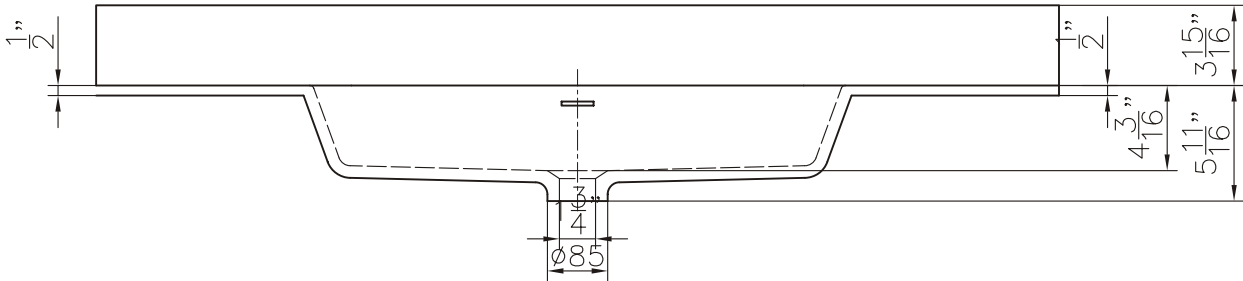

Dimensions:

- 55" X 18" X 20.2" (With Top)
- 55" X 18" X 19.7" (Vanity Only)

Vanity Finish:
White (W)

Countertop:
Matte White (MW)

Certification:

CARB P2

Countertop & Sink

Dimensions

Countertop: 55 " X 18 " X 0.5 "

Rectangle Sink: 26 " X 11.8 " X 5.7 "

Features:

- Solid Surface Frame
- Mirror

Dimensions

Front

Back

Side

Dimensions:

40" X 24" X 2"

Mirror Finish:

Matte White (MW)

Features:

Solid Surface Frame
Mirror

Dimensions

Front

Back

Side

Dimensions:

48" X 24" X 2"

Mirror Finish:
Matte White (MW)