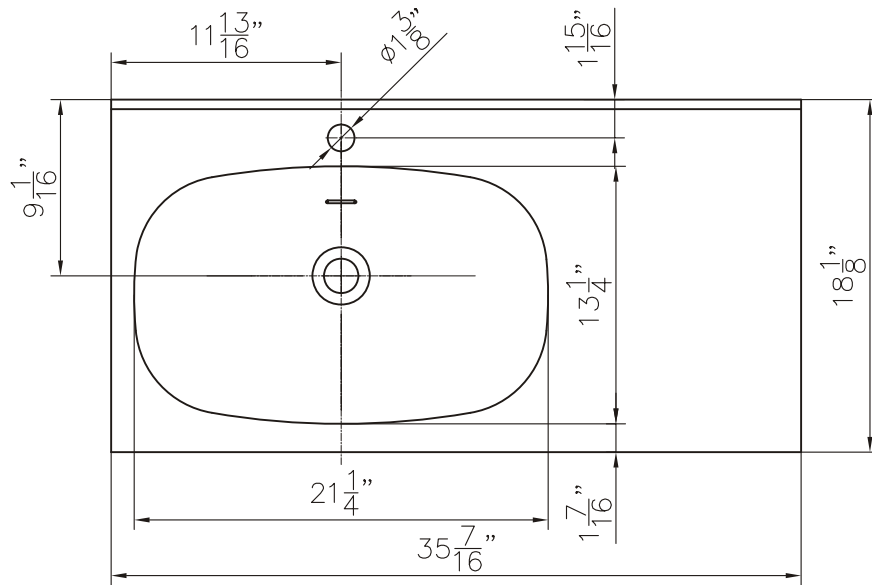

Countertop & Sink

Dimensions

Countertop: $35.4" \times 18" \times 0.5"$

Oval Sink: $21.25" \times 13.25" \times 5.5$