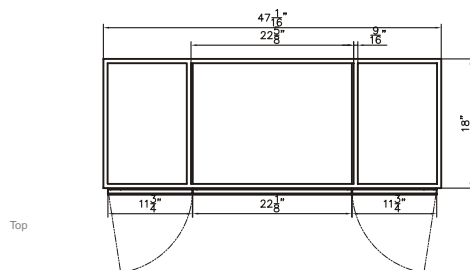

Front

Back

Side

Top

Features:

- Plywood & Stainless Steel Frame
- 1 Soft-close Drawer
- 1 Open Door
- Blum Brand Hardware

Dimensions:

- 35.25" X 18" X 33.4" (With Top)
- 35.25" X 18" X 32.9" (Vanity Only)

Countertop: $35.4" \times 18" \times 0.5"$

Oval Sink: $21.25" \times 13.25" \times 5.5$

Dimensions

Front

Back

Side

Top

Features:

- Plywood & Stainless Steel Frame
- 1 Soft-close Drawer
- 2 Open Door
- Blum Brand Hardware

Dimensions:

- 47" X 18" X 33.4" (With Top)
- 47" X 18" X 32.9" (Vanity Only)

Vanity Finish:
Natural Walnut (NW)

Front

Back

Side

Features:

- Solid Surface Frame
- Mirror

Dimensions:

28" X 28" X 2"

Mirror Finish:
Matte White (MW)