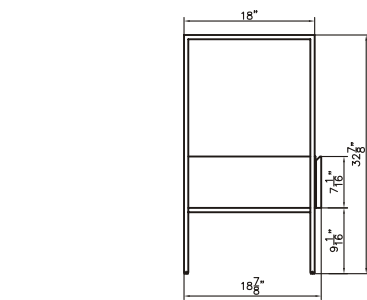

Front

Back

Side

Top

Features:

- Plywood & Stainless Steel Frame
- 1 Soft-close Drawer
- 1 Open Door
- Blum Brand Hardware

Dimensions:

- 35.25" X 18" X 33.4" (With Top)
- 35.25" X 18" X 32.9" (Vanity Only)

Countertop: $35.4" \times 18" \times 0.5"$

Oval Sink: $21.25" \times 13.25" \times 5.5$

Dimensions

Front

Back

Side

Top

Features:

- Plywood & Stainless Steel Frame
- 1 Soft-close Drawer
- 2 Open Door
- Blum Brand Hardware

Dimensions:

- 47" X 18" X 33.4" (With Top)
- 47" X 18" X 32.9" (Vanity Only)

Vanity Finish:
Natural Walnut (NW)

Front

Back

Side

Features:

- Solid Surface Frame
- Mirror

Dimensions:

28" X 28" X 2"

Mirror Finish:
Matte White (MW)