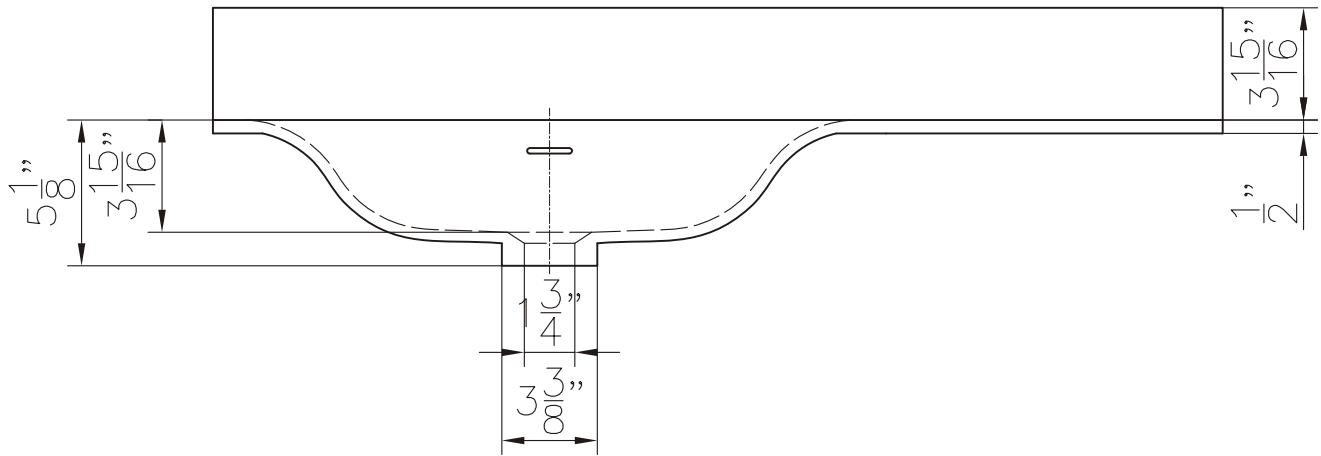

Countertop & Sink

Dimensions

Countertop: $35.4" \times 18" \times 0.5"$

Oval Sink: $21.25" \times 13.25" \times 5.5$