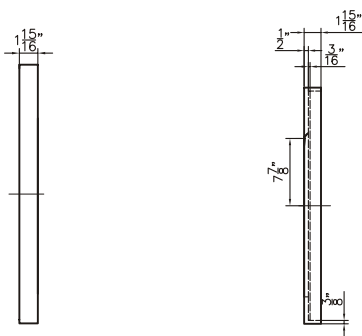

Countertop: $35.4" \times 18" \times 0.5"$

Oval Sink: $21.25" \times 13.25" \times 5.5$

Dimensions

Front

Back

Side

Top

Features:

- Plywood & Stainless Steel Frame
- 1 Soft-close Drawer
- 2 Open Door
- Blum Brand Hardware

Dimensions:

- 47" X 18" X 33.4" (With Top)
- 47" X 18" X 32.9" (Vanity Only)

Vanity Finish:
Natural Walnut (NW)

Countertop:
Matte White (MW)

Certification:

CARB P2

Countertop & Sink

Dimensions

Countertop: 47" X 18" X 0.5"

Oval Sink: 21.25" X 13.25" X 5.5

Dimensions

Front

Back

Side

Features:

- Solid Surface Frame
- Mirror

Dimensions:

28" X 28" X 2"

Mirror Finish:
Matte White (MW)