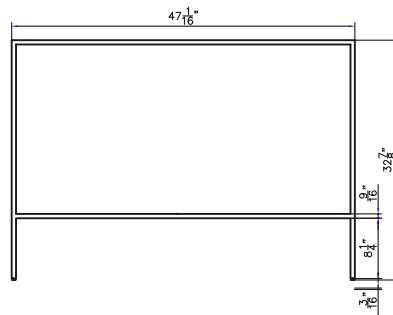

Front

Back

Side

Top

Features:

- Plywood & Stainless Steel Frame
- 1 Soft-close Drawer
- 1 Open Door
- Blum Brand Hardware

Dimensions:

- 35.25" X 18" X 33.4" (With Top)
- 35.25" X 18" X 32.9" (Vanity Only)

Countertop: $35.4" \times 18" \times 0.5"$

Oval Sink: $21.25" \times 13.25" \times 5.5$

Dimensions

Front

Back

Side

Top

Features:

- Plywood & Stainless Steel Frame
- 1 Soft-close Drawer
- 2 Open Door
- Blum Brand Hardware

Dimensions:

- 47" X 18" X 33.4" (With Top)
- 47" X 18" X 32.9" (Vanity Only)

Vanity Finish:
Natural Walnut (NW)

Front

Back

Side

Features:

- Solid Surface Frame
- Mirror

Dimensions:

28" X 28" X 2"

Mirror Finish:
Matte White (MW)