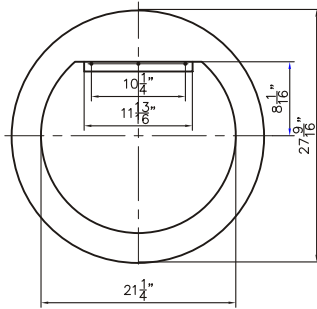

Countertop: $35.4" \times 18" \times 0.5"$

Oval Sink: $21.25" \times 13.25" \times 5.5$

Dimensions

Front

Back

Side

Top

Features:

- Plywood & Stainless Steel Frame
- 1 Soft-close Drawer
- 2 Open Door
- Blum Brand Hardware

Dimensions:

- 47" X 18" X 33.4" (With Top)
- 47" X 18" X 32.9" (Vanity Only)

Vanity Finish:
Natural Walnut (NW)

Countertop:
Matte White (MW)

Certification:

CARB P2

Countertop & Sink

Dimensions

Countertop: 47" X 18" X 0.5"

Oval Sink: 21.25" X 13.25" X 5.5

Dimensions

Front

Back

Side

Features:

- Solid Surface Frame
- Mirror

Dimensions:

28" X 28" X 2"

Mirror Finish:
Matte White (MW)