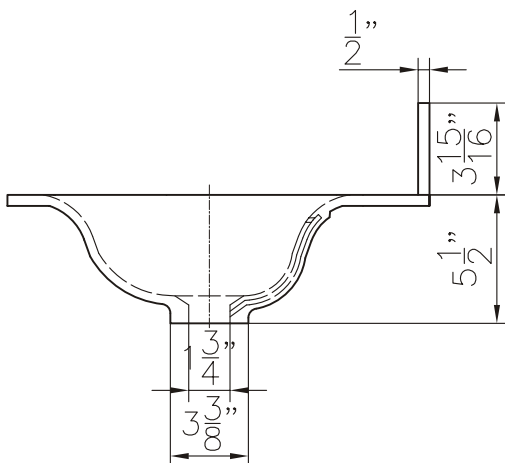

Countertop & Sink

Dimensions

Countertop: $35.4" \times 18" \times 0.5"$

Oval Sink: $21.25" \times 13.25" \times 5.5$