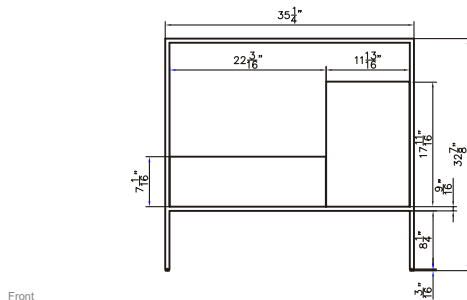

Dimensions

Features :

- Plywood & Stainless Steel Frame
- 1 Soft-close Drawer
- Blum Brand Hardware

Dimensions :

- 23.4" X 18" X 33.4" (With Top)
- 23.4" X 18" X 32.9" (Vanity Only)

Vanity Finish :
Natural Walnut (NW)

Front

Back

Side

Top

Features:

- Plywood & Stainless Steel Frame
- 1 Soft-close Drawer
- 1 Open Door
- Blum Brand Hardware

Dimensions:

- 35.25" X 18" X 33.4" (With Top)
- 35.25" X 18" X 32.9" (Vanity Only)

Countertop: $35.4" \times 18" \times 0.5"$

Oval Sink: $21.25" \times 13.25" \times 5.5$

Dimensions

Front

Back

Side

Top

Features:

Front

Back

Side

Features:

- Solid Surface Frame
- Mirror

Dimensions:

28" X 28" X 2"

Mirror Finish:
Matte White (MW)