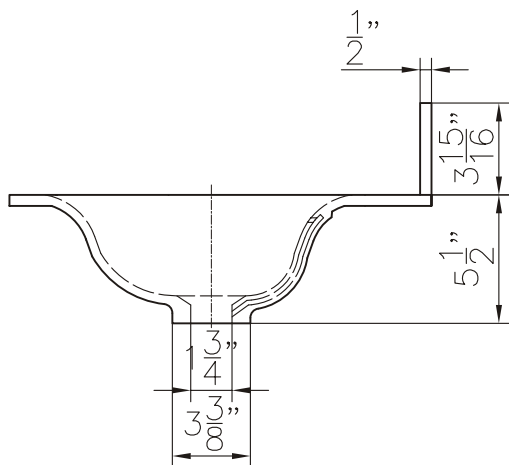

Countertop: $35.4" \times 18" \times 0.5"$

Oval Sink: $21.25" \times 13.25" \times 5.5$

Dimensions

Front

Back

Side

Top

Features:

- Plywood & Stainless Steel Frame
- 1 Soft-close Drawer
- 2 Open Door
- Blum Brand Hardware

Dimensions:

- 47" X 18" X 33.4" (With Top)
- 47" X 18" X 32.9" (Vanity Only)

Vanity Finish:
Natural Walnut (NW)

Countertop:
Matte White (MW)

Certification:

CARB P2

Countertop & Sink

Dimensions

Countertop: 47" X 18" X 0.5"

Oval Sink: 21.25" X 13.25" X 5.5

Dimensions

Front

Back

Side

Features:

- Solid Surface Frame
- Mirror

Dimensions:

28" X 28" X 2"

Mirror Finish:
Matte White (MW)