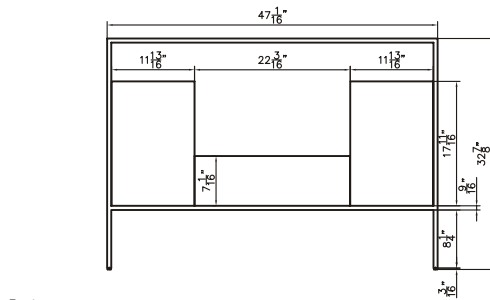

Front

Back

Side

Top

Features:

- Plywood & Stainless Steel Frame
- 1 Soft-close Drawer
- 1 Open Door
- Blum Brand Hardware

Dimensions:

- 35.25" X 18" X 33.4" (With Top)
- 35.25" X 18" X 32.9" (Vanity Only)

Countertop: $35.4" \times 18" \times 0.5"$

Oval Sink: $21.25" \times 13.25" \times 5.5$

Dimensions

Front

Back

Side

Top

Features:

- Plywood & Stainless Steel Frame
- 1 Soft-close Drawer
- 2 Open Door
- Blum Brand Hardware

Dimensions:

- 47" X 18" X 33.4" (With Top)
- 47" X 18" X 32.9" (Vanity Only)

Vanity Finish:
Natural Walnut (NW)

Front

Back

Side

Features:

- Solid Surface Frame
- Mirror

Dimensions:

28" X 28" X 2"

Mirror Finish:
Matte White (MW)