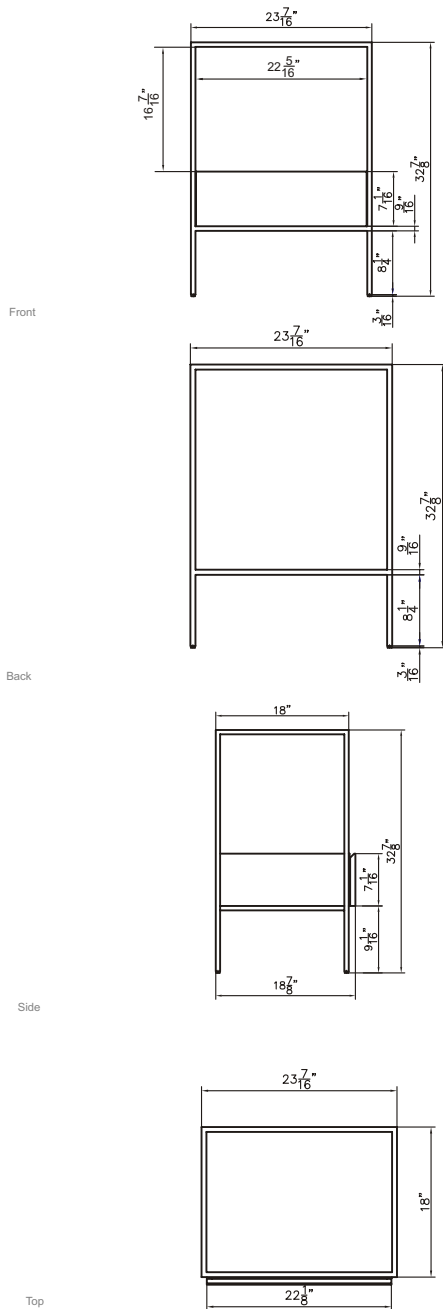

Dimensions

Features :

- Plywood & Stainless Steel Frame
- 1 Soft-close Drawer
- Blum Brand Hardware

Dimensions :

- 23.4" X 18" X 33.4" (With Top)
- 23.4" X 18" X 32.9" (Vanity Only)

Vanity Finish :
Natural Walnut (NW)

Front

Back

Side

Top

Features:

- Plywood & Stainless Steel Frame
- 1 Soft-close Drawer
- 1 Open Door
- Blum Brand Hardware

Dimensions:

- 35.25" X 18" X 33.4" (With Top)
- 35.25" X 18" X 32.9" (Vanity Only)

Countertop: $35.4" \times 18" \times 0.5"$

Oval Sink: $21.25" \times 13.25" \times 5.5$

Dimensions

Front

Back

Side

Top

Features:

Front

Back

Side

Features:

- Solid Surface Frame
- Mirror

Dimensions:

28" X 28" X 2"

Mirror Finish:
Matte White (MW)