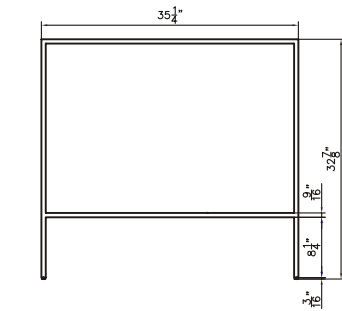

Dimensions

Features :

- Plywood & Stainless Steel Frame
- 1 Soft-close Drawer
- Blum Brand Hardware

Dimensions :

- 23.4" X 18" X 33.4" (With Top)
- 23.4" X 18" X 32.9" (Vanity Only)

Vanity Finish :
Natural Walnut (NW)

Front

Back

Side

Top

Features:

- Plywood & Stainless Steel Frame
- 1 Soft-close Drawer
- 1 Open Door
- Blum Brand Hardware

Dimensions:

- 35.25" X 18" X 33.4" (With Top)
- 35.25" X 18" X 32.9" (Vanity Only)

Countertop: $35.4" \times 18" \times 0.5"$

Oval Sink: $21.25" \times 13.25" \times 5.5$

Dimensions

Front

Back

Side

Top

Features:

Front

Back

Side

Features:

- Solid Surface Frame
- Mirror

Dimensions:

28" X 28" X 2"

Mirror Finish:
Matte White (MW)