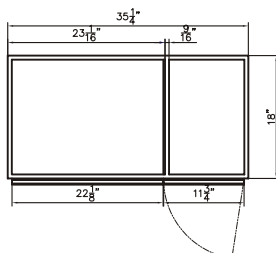

Dimensions

Features :

- Plywood & Stainless Steel Frame
- 1 Soft-close Drawer
- Blum Brand Hardware

Dimensions :

- 23.4" X 18" X 33.4" (With Top)
- 23.4" X 18" X 32.9" (Vanity Only)

Vanity Finish :
Natural Walnut (NW)

Front

Back

Side

Top

Features:

- Plywood & Stainless Steel Frame
- 1 Soft-close Drawer
- 1 Open Door
- Blum Brand Hardware

Dimensions:

- 35.25" X 18" X 33.4" (With Top)
- 35.25" X 18" X 32.9" (Vanity Only)

Countertop: $35.4" \times 18" \times 0.5"$

Oval Sink: $21.25" \times 13.25" \times 5.5$

Dimensions

Front

Back

Side

Top

Features:

Front

Back

Side

Features:

- Solid Surface Frame
- Mirror

Dimensions:

28" X 28" X 2"

Mirror Finish:
Matte White (MW)