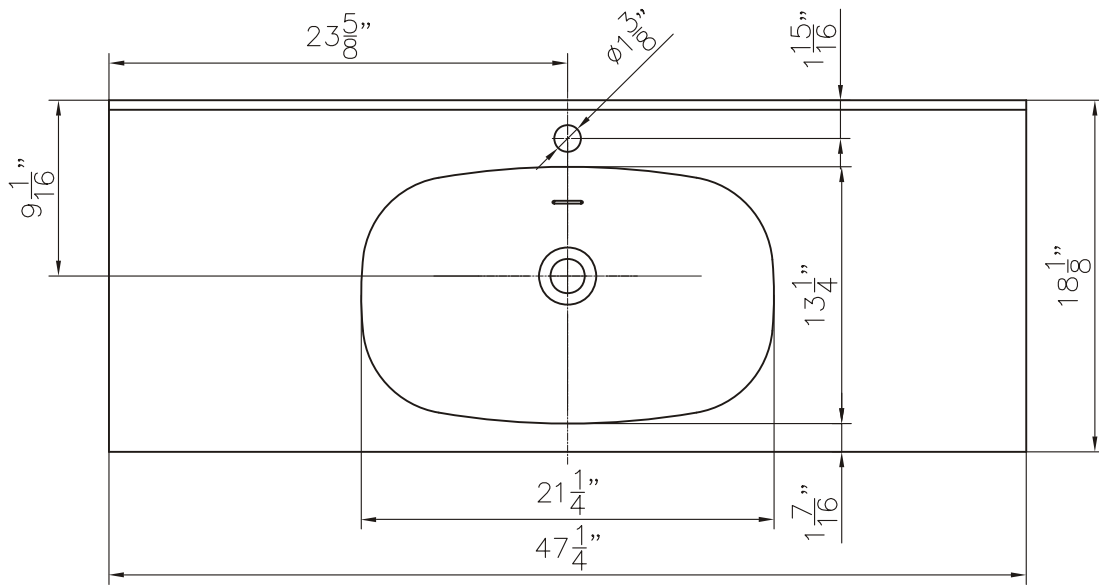

Countertop: $35.4" \times 18" \times 0.5"$

Oval Sink: $21.25" \times 13.25" \times 5.5$

Dimensions

Front

Back

Side

Top

Features:

- Plywood & Stainless Steel Frame
- 1 Soft-close Drawer
- 2 Open Door
- Blum Brand Hardware

Dimensions:

- 47" X 18" X 33.4" (With Top)
- 47" X 18" X 32.9" (Vanity Only)

Vanity Finish:
Natural Walnut (NW)

Countertop:
Matte White (MW)

Certification:

CARB P2

Countertop & Sink

Dimensions

Countertop: 47" X 18" X 0.5"

Oval Sink: 21.25" X 13.25" X 5.5

Dimensions

Front

Back

Side

Features:

- Solid Surface Frame
- Mirror

Dimensions:

28" X 28" X 2"

Mirror Finish:
Matte White (MW)