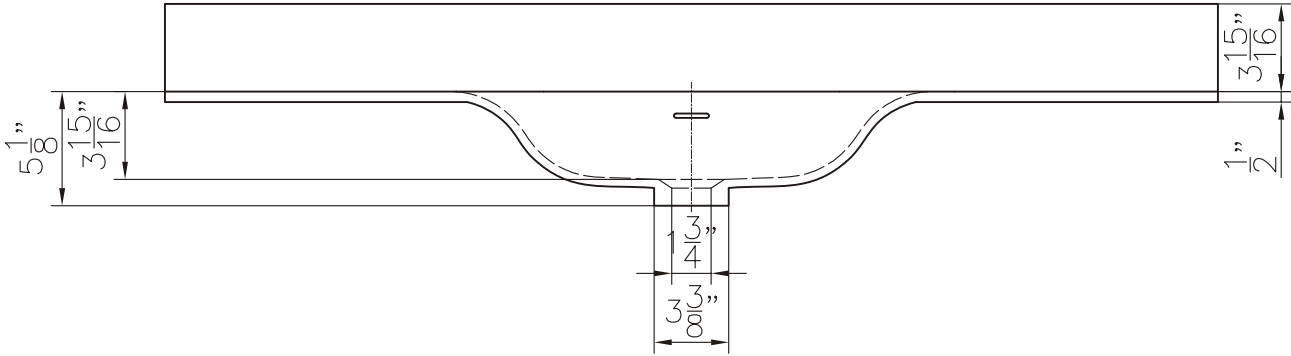

Countertop: $35.4" \times 18" \times 0.5"$

Oval Sink: $21.25" \times 13.25" \times 5.5$

Dimensions

Front

Back

Side

Top

Features:

- Plywood & Stainless Steel Frame
- 1 Soft-close Drawer
- 2 Open Door
- Blum Brand Hardware

Dimensions:

- 47" X 18" X 33.4" (With Top)
- 47" X 18" X 32.9" (Vanity Only)

Vanity Finish:
Natural Walnut (NW)

Countertop:
Matte White (MW)

Certification:

CARB P2

Countertop & Sink

Dimensions

Countertop: 47" X 18" X 0.5"

Oval Sink: 21.25" X 13.25" X 5.5

Dimensions

Front

Back

Side

Features:

- Solid Surface Frame
- Mirror

Dimensions:

28" X 28" X 2"

Mirror Finish:
Matte White (MW)