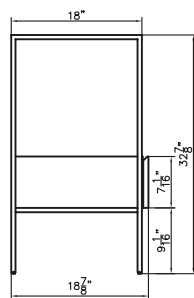

Dimensions

Features :

- Plywood & Stainless Steel Frame
- 1 Soft-close Drawer
- Blum Brand Hardware

Dimensions :

- 23.4" X 18" X 33.4" (With Top)
- 23.4" X 18" X 32.9" (Vanity Only)

Vanity Finish :
Natural Walnut (NW)

Front

Back

Side

Top

Features:

- Plywood & Stainless Steel Frame
- 1 Soft-close Drawer
- 1 Open Door
- Blum Brand Hardware

Dimensions:

- 35.25" X 18" X 33.4" (With Top)
- 35.25" X 18" X 32.9" (Vanity Only)

Countertop: $35.4" \times 18" \times 0.5"$

Oval Sink: $21.25" \times 13.25" \times 5.5$

Dimensions

Front

Back

Side

Top

Features:

Front

Back

Side

Features:

- Solid Surface Frame
- Mirror

Dimensions:

28" X 28" X 2"

Mirror Finish:
Matte White (MW)