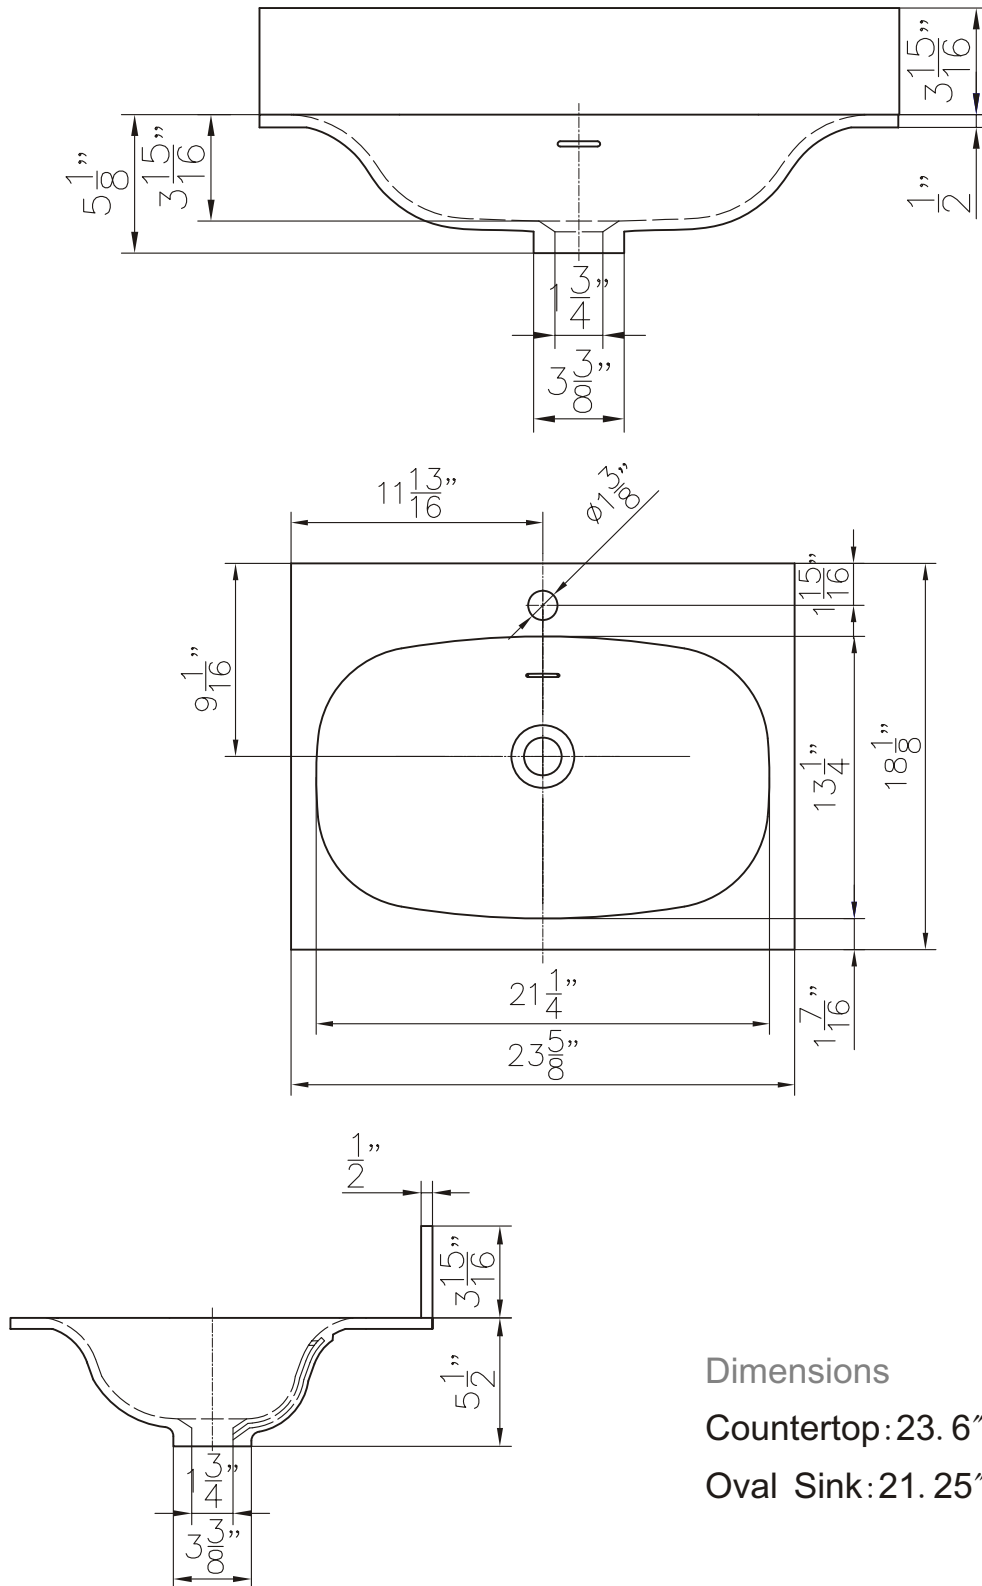

Countertop & Sink

Dimensions

Countertop: 23.6" X 18" X 0.5"

Oval Sink: 21.25" X 13.25" X 5.5