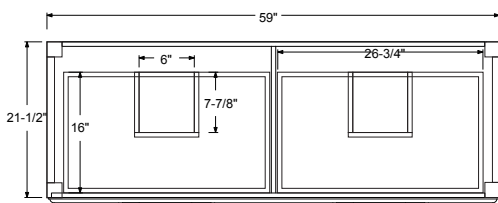

Dimensions

Front

Back

Side

Top

Features:

- Solid Wood & Hardwood Construction
- 6 Soft-close Drawers
- Chrome finish hardware
- Adjustable leg levelers
- cUPC Undermount Basin

Dimensions:

Dimensions:

Countertop: 42"×22"×0.78"

Oval undermount basin: 20.1"×15.2"×7.5"

Features :

- Solid Wood & Hardwood Construction
- 6 Soft-close Drawers
- Chrome finish hardware
- Adjustable leg levelers
- cUPC Undermount Basin

Dimensions

Front

Back

Side

Top

Dimensions:

- 60"×22"×34.5" (With Top)
- 59"×21"×33.5" (Vanity Only)

Vanity Finish:

- White (W)
- Sapphire Gray (SG)

Countertop:

- Italian carrara white marble (CW)

Certification:

CARB P2

Countertop & Sink

Dimensions:

Countertop: 60"×22"×0.78"