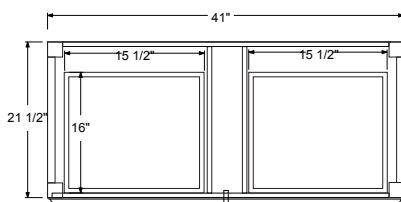

Dimensions

Front

Back

Side

Top

Features:

- Solid Wood & Hardwood Construction
- 6 Soft-close Drawers
- Chrome finish hardware
- Adjustable leg levelers
- cUPC Undermount Basin

Dimensions:

Dimensions:

Countertop: 42"×22"×0.78"

Oval undermount basin: 20.1"×15.2"×7.5"

Features :

- Solid Wood & Hardwood Construction
- 6 Soft-close Drawers
- Chrome finish hardware
- Adjustable leg levelers
- cUPC Undermount Basin

Dimensions

Front

Back

Side

Top

Dimensions:

- 60"×22"×34.5" (With Top)
- 59"×21"×33.5" (Vanity Only)

Vanity Finish:

Oval undermount basin: 20.1"×15.2"×7.5"