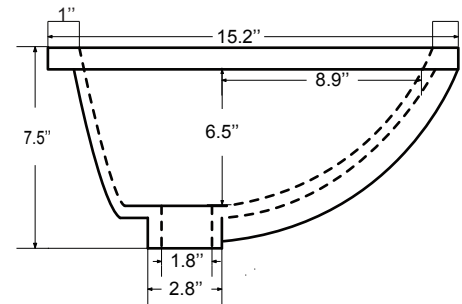

Dimensions:

Countertop: 42"×22"×0.78"

Oval undermount basin: 20.1"×15.2"×7.5"

Features :

- Solid Wood & Hardwood Construction
- 6 Soft-close Drawers
- Chrome finish hardware
- Adjustable leg levelers
- cUPC Undermount Basin

Dimensions

Front

Back

Side

Top

Dimensions:

- 60"×22"×34.5" (With Top)
- 59"×21"×33.5" (Vanity Only)

Vanity Finish:

- White (W)
- Sapphire Gray (SG)

Countertop:

- Italian carrara white marble (CW)

Certification:

CARB P2

Countertop & Sink

Dimensions:

Countertop: 60"×22"×0.78"

Oval undermount basin: 20.1"×15.2"×7.5"