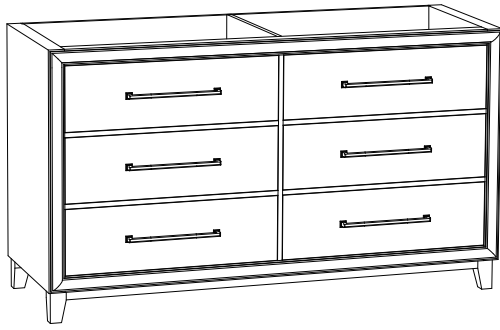

Dimensions

Front

Back

Side

Top

Features:

- Solid Wood & Hardwood Construction
- 6 Soft-close Drawers
- Chrome finish hardware
- Adjustable leg levelers
- cUPC Undermount Basin

Dimensions:

Dimensions:

Countertop: 42"×22"×0.78"

Oval undermount basin: 20.1"×15.2"×7.5"

Features :

- Solid Wood & Hardwood Construction
- 6 Soft-close Drawers
- Chrome finish hardware
- Adjustable leg levelers
- cUPC Undermount Basin

Dimensions

Front

Back

Side

Top

Dimensions:

- 60"×22"×34.5" (With Top)
- 59"×21"×33.5" (Vanity Only)

Vanity Finish:

Oval undermount basin: 20.1"×15.2"×7.5"