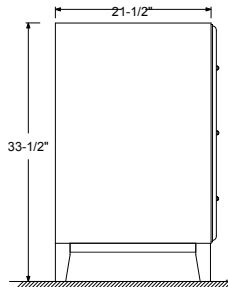

Dimensions

Front

Back

Side

Top

Features:

- Solid Wood & Hardwood Construction
- 6 Soft-close Drawers
- Chrome finish hardware
- Adjustable leg levelers
- cUPC Undermount Basin

Dimensions:

Dimensions:

Countertop: 42"×22"×0.78"

Oval undermount basin: 20.1"×15.2"×7.5"

Features :

- Solid Wood & Hardwood Construction
- 6 Soft-close Drawers
- Chrome finish hardware
- Adjustable leg levelers
- cUPC Undermount Basin

Dimensions

Front

Back

Side

Top

Dimensions:

- 60"×22"×34.5" (With Top)
- 59"×21"×33.5" (Vanity Only)

Vanity Finish:

Oval undermount basin: 20.1"×15.2"×7.5"