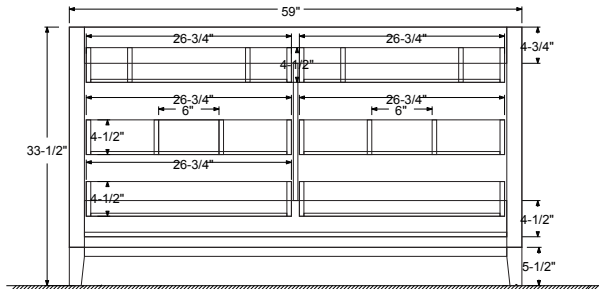

Dimensions

Front

Back

Side

Top

Features:

- Solid Wood & Hardwood Construction
- 6 Soft-close Drawers
- Chrome finish hardware
- Adjustable leg levelers
- cUPC Undermount Basin

Dimensions:

Dimensions:

Countertop: 42"×22"×0.78"

Oval undermount basin: 20.1"×15.2"×7.5"

Features :

- Solid Wood & Hardwood Construction
- 6 Soft-close Drawers
- Chrome finish hardware
- Adjustable leg levelers
- cUPC Undermount Basin

Dimensions

Front

Back

Side

Top

Dimensions:

- 60"×22"×34.5" (With Top)
- 59"×21"×33.5" (Vanity Only)

Vanity Finish:

- White (W)
- Sapphire Gray (SG)

Countertop:

- Italian carrara white marble (CW)

Certification:

CARB P2

Countertop & Sink

Dimensions:

Countertop: 60"×22"×0.78"