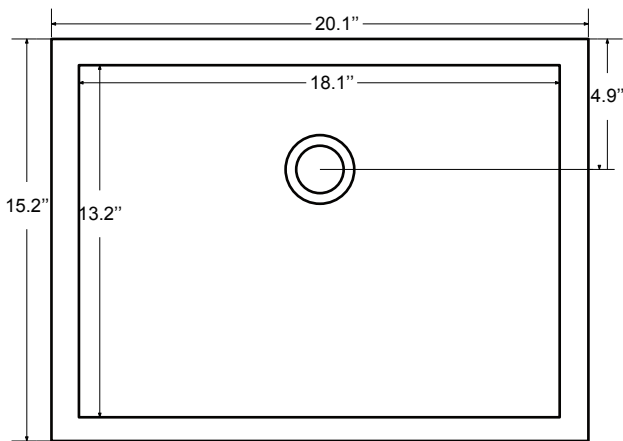

Dimensions

Front

Back

Side

Top

Features:

- Solid Wood & Hardwood Construction
- 6 Soft-close Drawers
- Chrome finish hardware
- Adjustable leg levelers
- cUPC Undermount Basin

Dimensions:

Dimensions:

Countertop: 42"×22"×0.78"

Oval undermount basin: 20.1"×15.2"×7.5"

Features :

- Solid Wood & Hardwood Construction
- 6 Soft-close Drawers
- Chrome finish hardware
- Adjustable leg levelers
- cUPC Undermount Basin

Dimensions

Front

Back

Side

Top

Dimensions:

- 60"×22"×34.5" (With Top)
- 59"×21"×33.5" (Vanity Only)

Vanity Finish:

Oval undermount basin: 20.1"×15.2"×7.5"