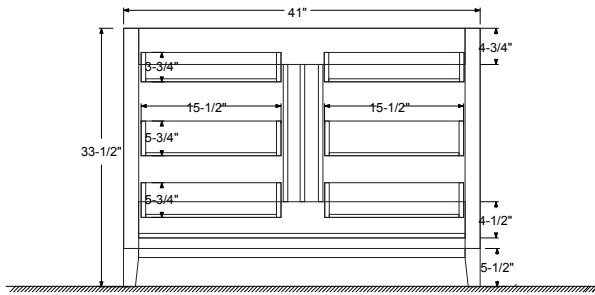

Dimensions

Front

Back

Side

Top

Features:

- Solid Wood & Hardwood Construction
- 6 Soft-close Drawers
- Chrome finish hardware
- Adjustable leg levelers
- cUPC Undermount Basin

Dimensions:

Dimensions:

Countertop: 42"×22"×0.78"

Oval undermount basin: 20.1"×15.2"×7.5"

Features :

- Solid Wood & Hardwood Construction
- 6 Soft-close Drawers
- Chrome finish hardware
- Adjustable leg levelers
- cUPC Undermount Basin

Dimensions

Front

Back

Side

Top

Dimensions:

- 60"×22"×34.5" (With Top)
- 59"×21"×33.5" (Vanity Only)

Vanity Finish:

Oval undermount basin: 20.1"×15.2"×7.5"