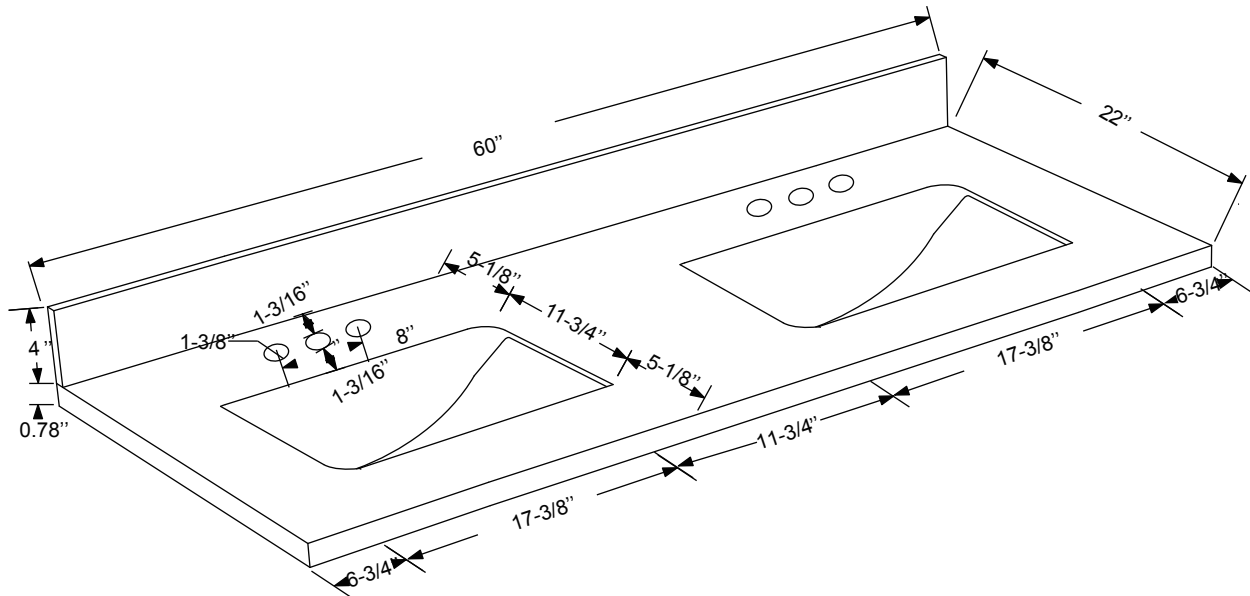

Dimensions:

Countertop: 42"×22"×0.78"

Oval undermount basin: 20.1"×15.2"×7.5"

Features :

- Solid Wood & Hardwood Construction
- 6 Soft-close Drawers
- Chrome finish hardware
- Adjustable leg levelers
- cUPC Undermount Basin

Dimensions

Front

Back

Side

Top

Dimensions:

- 60"×22"×34.5" (With Top)
- 59"×21"×33.5" (Vanity Only)

Vanity Finish:

- White (W)
- Sapphire Gray (SG)

Countertop:

- Italian carrara white marble (CW)

Certification:

CARB P2

Countertop & Sink

Dimensions:

Countertop: 60"×22"×0.78"

Oval undermount basin: 20.1"×15.2"×7.5"