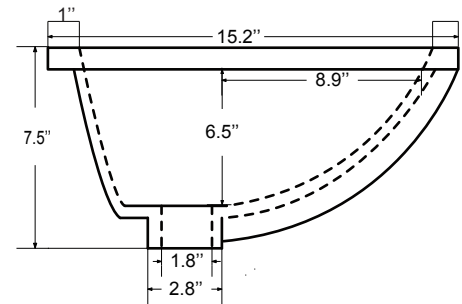

Dimensions

Front

Back

Side

Top

Features:

- Solid Wood & Hardwood Construction
- 6 Soft-close Drawers
- Chrome finish hardware
- Adjustable leg levelers
- cUPC Undermount Basin

Dimensions:

Dimensions:

Countertop: 42"×22"×0.78"

Oval undermount basin: 20.1"×15.2"×7.5"

Features :

- Solid Wood & Hardwood Construction
- 6 Soft-close Drawers
- Chrome finish hardware
- Adjustable leg levelers
- cUPC Undermount Basin

Dimensions

Front

Back

Side

Top

Dimensions:

- 60"×22"×34.5" (With Top)
- 59"×21"×33.5" (Vanity Only)

Vanity Finish:

Oval undermount basin: 20.1"×15.2"×7.5"