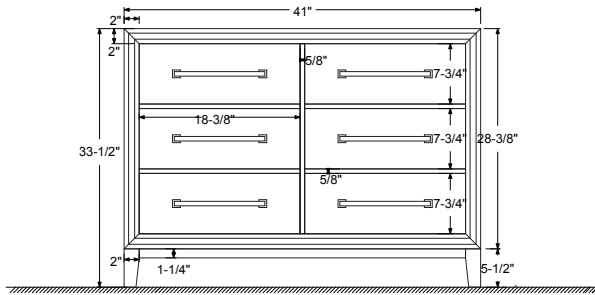

Dimensions

Front

Back

Side

Top

Features:

- Solid Wood & Hardwood Construction
- 6 Soft-close Drawers
- Chrome finish hardware
- Adjustable leg levelers
- cUPC Undermount Basin

Dimensions:

Dimensions:

Countertop: 42"×22"×0.78"

Oval undermount basin: 20.1"×15.2"×7.5"

Features :

- Solid Wood & Hardwood Construction
- 6 Soft-close Drawers
- Chrome finish hardware
- Adjustable leg levelers
- cUPC Undermount Basin

Dimensions

Front

Back

Side

Top

Dimensions:

- 60"×22"×34.5" (With Top)
- 59"×21"×33.5" (Vanity Only)

Vanity Finish:

Oval undermount basin: 20.1"×15.2"×7.5"