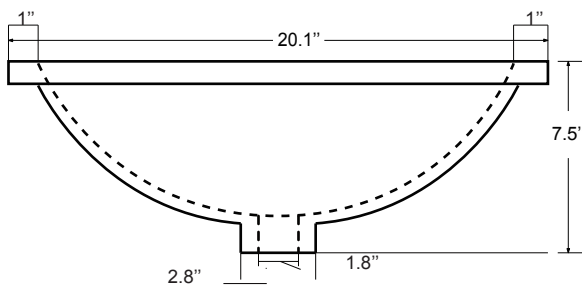

Dimensions

Front

Back

Side

Top

Features:

- Solid Wood & Hardwood Construction
- 6 Soft-close Drawers
- Chrome finish hardware
- Adjustable leg levelers
- cUPC Undermount Basin

Dimensions:

- 42"×22"×34.5" (With Top)
- 41"×21"×33.5" (Vanity Only)

Vanity Finish:

- White (W)
- Sapphire Gray (SG)

Countertop:

- Italian carrara white marble (CW)

Certification:

CARB P2

Countertop & Sink

Dimensions:

Countertop: 42"×22"×0.78"

Oval undermount basin: 20.1"×15.2"×7.5"

Features :

- Solid Wood & Hardwood Construction
- 6 Soft-close Drawers
- Chrome finish hardware
- Adjustable leg levelers
- cUPC Undermount Basin

Dimensions

Front

Back

Side

Top

Dimensions:

- 60"×22"×34.5" (With Top)
- 59"×21"×33.5" (Vanity Only)

Vanity Finish: