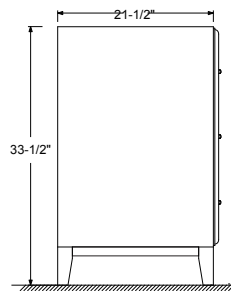

Dimensions

Front

Back

Side

Top

Features:

- Solid Wood & Hardwood Construction
- 6 Soft-close Drawers
- Chrome finish hardware
- Adjustable leg levelers
- cUPC Undermount Basin

Dimensions:

Dimensions:

Countertop: 42"×22"×0.78"

Oval undermount basin: 20.1"×15.2"×7.5"

Features :

- Solid Wood & Hardwood Construction
- 6 Soft-close Drawers
- Chrome finish hardware
- Adjustable leg levelers
- cUPC Undermount Basin

Dimensions

Front

Back

Side

Top

Dimensions:

- 60"×22"×34.5" (With Top)
- 59"×21"×33.5" (Vanity Only)

Vanity Finish:

Oval undermount basin: 20.1"×15.2"×7.5"