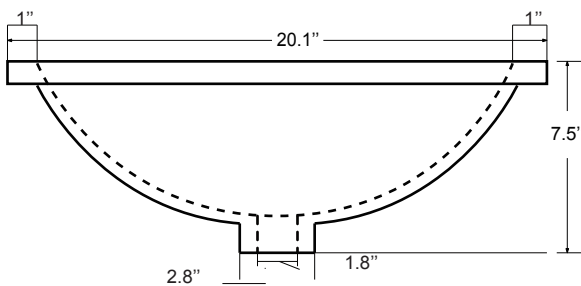

Dimensions:

Countertop: 42"×22"×0.78"

Oval undermount basin: 20.1"×15.2"×7.5"

Features :

- Solid Wood & Hardwood Construction
- 6 Soft-close Drawers
- Chrome finish hardware
- Adjustable leg levelers
- cUPC Undermount Basin

Dimensions

Front

Back

Side

Top

Dimensions:

- 60"×22"×34.5" (With Top)
- 59"×21"×33.5" (Vanity Only)

Vanity Finish:

- White (W)
- Sapphire Gray (SG)

Countertop:

- Italian carrara white marble (CW)

Certification:

CARB P2

Countertop & Sink

Dimensions:

Countertop: 60"×22"×0.78"

Oval undermount basin: 20.1"×15.2"×7.5"