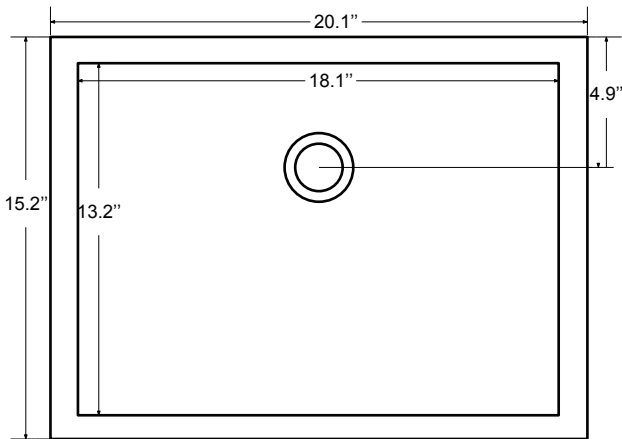

Dimensions:

Countertop: 42"×22"×0.78"

Oval undermount basin: 20.1"×15.2"×7.5"

Features :

- Solid Wood & Hardwood Construction
- 6 Soft-close Drawers
- Chrome finish hardware
- Adjustable leg levelers
- cUPC Undermount Basin

Dimensions

Front

Back

Side

Top

Dimensions:

- 60"×22"×34.5" (With Top)
- 59"×21"×33.5" (Vanity Only)

Vanity Finish:

- White (W)
- Sapphire Gray (SG)

Countertop:

- Italian carrara white marble (CW)

Certification:

CARB P2

Countertop & Sink

Dimensions:

Countertop: 60"×22"×0.78"

Oval undermount basin: 20.1"×15.2"×7.5"