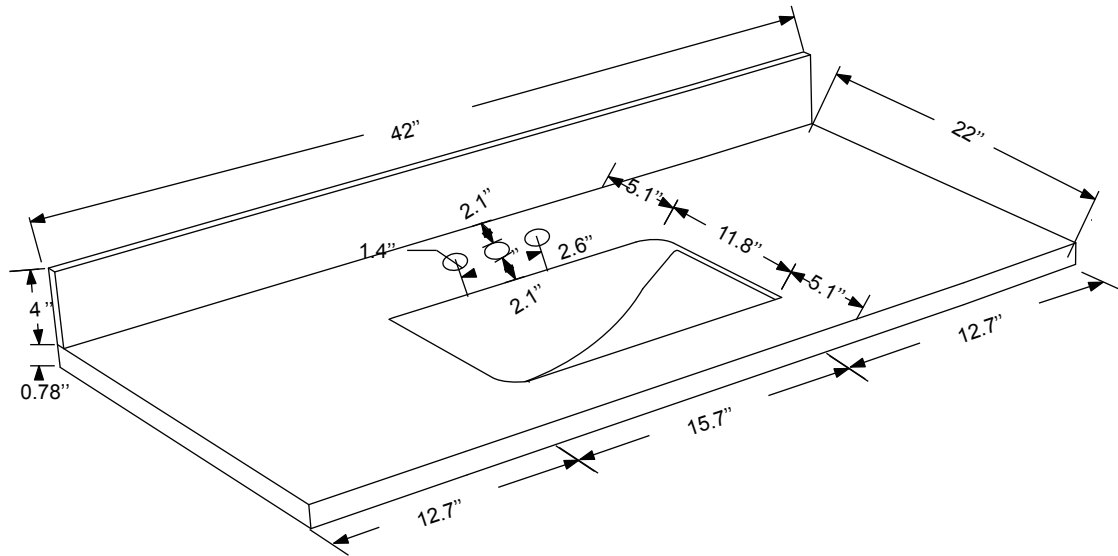

Dimensions

Front

Back

Side

Top

Features:

- Solid Wood & Hardwood Construction
- 6 Soft-close Drawers
- Chrome finish hardware
- Adjustable leg levelers
- cUPC Undermount Basin

Dimensions:

Dimensions:

Countertop: 42"×22"×0.78"

Oval undermount basin: 20.1"×15.2"×7.5"

Features :

- Solid Wood & Hardwood Construction
- 6 Soft-close Drawers
- Chrome finish hardware
- Adjustable leg levelers
- cUPC Undermount Basin

Dimensions

Front

Back

Side

Top

Dimensions:

- 60"×22"×34.5" (With Top)
- 59"×21"×33.5" (Vanity Only)

Vanity Finish:

Oval undermount basin: 20.1"×15.2"×7.5"