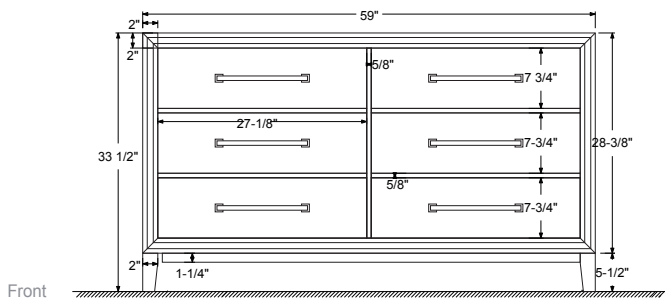

Dimensions

Front

Back

Side

Top

Features:

- Solid Wood & Hardwood Construction
- 6 Soft-close Drawers
- Chrome finish hardware
- Adjustable leg levelers
- cUPC Undermount Basin

Dimensions:

Dimensions:

Countertop: 42"×22"×0.78"

Oval undermount basin: 20.1"×15.2"×7.5"

Features :

- Solid Wood & Hardwood Construction
- 6 Soft-close Drawers
- Chrome finish hardware
- Adjustable leg levelers
- cUPC Undermount Basin

Dimensions

Front

Back

Side

Top

Dimensions:

- 60"×22"×34.5" (With Top)
- 59"×21"×33.5" (Vanity Only)

Vanity Finish:

- White (W)
- Sapphire Gray (SG)

Countertop:

- Italian carrara white marble (CW)

Certification:

CARB P2

Countertop & Sink

Dimensions:

Countertop: 60"×22"×0.78"