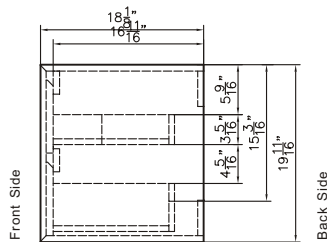

Front Side

Back Side