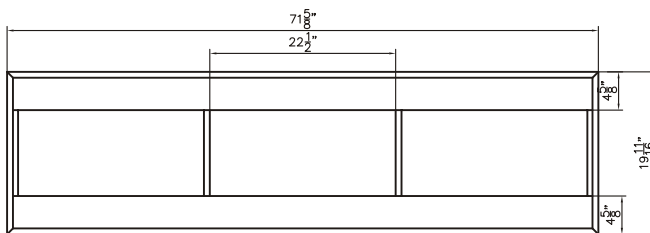

Features:

- Solid Surface Frame
- Mirror

Dimensions

Front

Dimensions:

55" X 24" X 2"

Mirror Finish:

Matte White (MW)

- Ceramic
- Countertop basin

Dimensions:

18" X 16" X 6"

Mirror Finish:
White (W)

Dimensions

Front

Back

Front Side

Back Side

Side

Top

Features:

- Plywood
- 5 Soft-close Drawer
- Blum Brand Hardware

Dimensions:

72" X 18" X 19.7" (Vanity Only)

Vanity Finish:
White (W)

- Ceramic
- Countertop basin

Dimensions:

18" X 16" X 6"

Mirror Finish:
White (W)