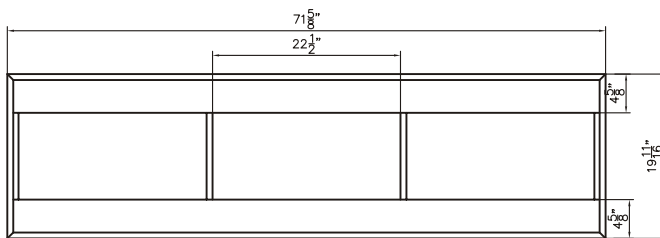

Dimensions

Back

Features:

- Plywood
- 5 Soft-close Drawer
- Blum Brand Hardware

Dimensions:

63" X 18" X 19.7" (Vanity Only)

Vanity Finish:
White (W)

Countertop:
White (W)

Certification:

CARB P2