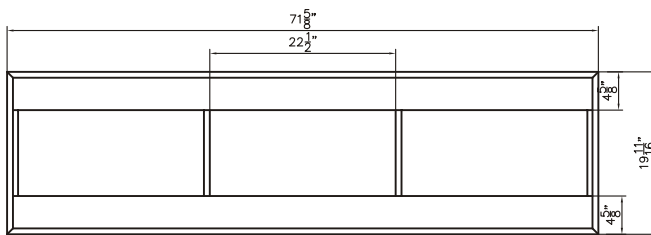

Dimensions

Back

Features:

- Plywood
- 5 Soft-close Drawer
- Blum Brand Hardware

Dimensions:

72" X 18" X 19.7" (Vanity Only)

Vanity Finish:
White (W)

Countertop:
White (W)

Certification:

CARB P2