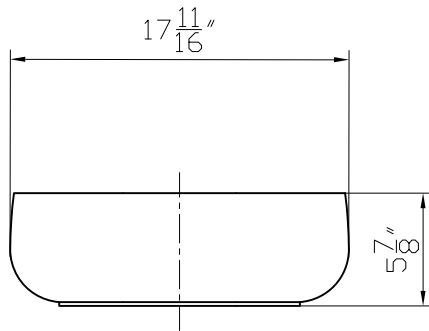

Dimensions

Front

Back

Side

Dimensions:

18" X 16" X 6"

Mirror Finish:
White (W)

Dimensions

Dimensions:

72" X 18" X 19.7" (Vanity Only)

Vanity Finish:
White (W)

Countertop:
White (W)

Certification:

CARB P2

Features:
Ceramic
Countertop basin

Dimensions

Front

Back

Side

Dimensions:

18" X 16" X 6"

Mirror Finish:
White (W)

Features:

- Solid Surface Frame
- Mirror

Dimensions

Front

Dimensions:

55" X 24" X 2"

Mirror Finish:

Matte White (MW)

Back

Side