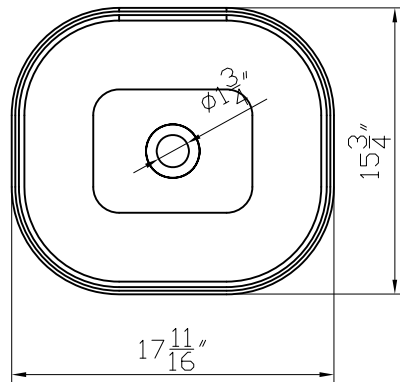

Dimensions

Front

Back

Side

Dimensions:

18" X 16" X 6"

Mirror Finish:
White (W)

Dimensions

Dimensions:

72" X 18" X 19.7" (Vanity Only)

Vanity Finish:
White (W)

Countertop:
White (W)

Certification:

CARB P2

Features:
Ceramic
Countertop basin

Dimensions

Front

Back

Side

Dimensions:

18" X 16" X 6"

Mirror Finish:
White (W)

Features:

- Solid Surface Frame
- Mirror

Dimensions

Front

Dimensions:

55" X 24" X 2"

Mirror Finish:

Matte White (MW)

Back

Side