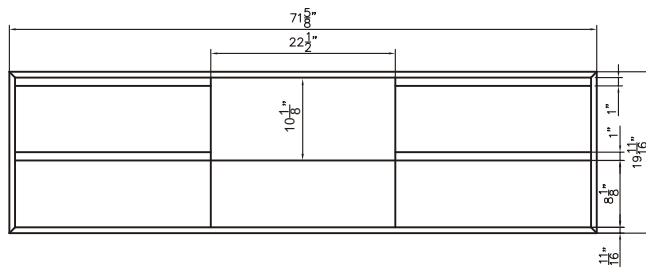

Dimensions

Front

Back

Side

Dimensions:

18" X 16" X 6"

Mirror Finish:
White (W)

Dimensions

Front

Back

Side

Dimensions:

18" X 16" X 6"

Mirror Finish:
White (W)

Features:

- Solid Surface Frame
- Mirror

Dimensions

Front

Dimensions:

55" X 24" X 2"

Mirror Finish:

Matte White (MW)

Back

Side

Features:

- Solid Surface Frame
- Mirror

Dimensions

Front

Dimensions:

63" X 24" X 2"

Back

Mirror Finish: