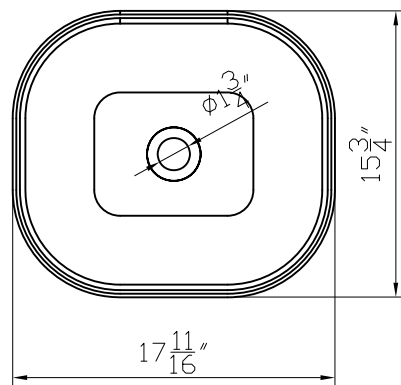

- Ceramic
- Countertop basin

Dimensions:

18" X 16" X 6"

Mirror Finish:
White (W)

Dimensions

Front

Back

Front Side

Back Side

Side

Top

Features:

- Plywood
- 5 Soft-close Drawer
- Blum Brand Hardware

Dimensions:

72" X 18" X 19.7" (Vanity Only)

Vanity Finish:
White (W)

Countertop:
White (W)

Certification:

CARB P2

Dimensions

Front

Back

Side

Features:

- Ceramic
- Countertop basin

Dimensions:

18" X 16" X 6"

Mirror Finish:
White (W)