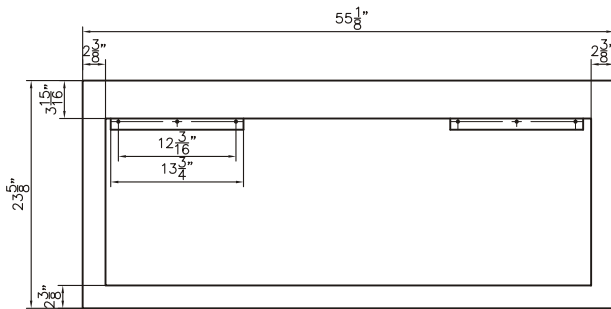

Dimensions

Front

Back

Side

Dimensions:

18" X 16" X 6"

Mirror Finish:
White (W)

Dimensions

Front

Back

Side

Dimensions:

18" X 16" X 6"

Mirror Finish:
White (W)

Features:

- Solid Surface Frame
- Mirror

Dimensions

Front

Dimensions:

55" X 24" X 2"

Mirror Finish:

Matte White (MW)

Back

Side

Features:

- Solid Surface Frame
- Mirror

Dimensions

Front

Dimensions:

63" X 24" X 2"

Back

Mirror Finish: