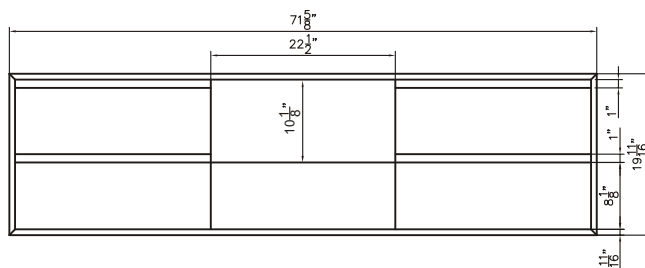

Features:

- Solid Surface Frame
- Mirror

Dimensions

Front

Dimensions:

55" X 24" X 2"

Mirror Finish:

Matte White (MW)

- Ceramic
- Countertop basin

Dimensions:

18" X 16" X 6"

Mirror Finish:
White (W)

Dimensions

Front

Back

Front Side

Back Side

Side

Top

Features:

- Plywood
- 5 Soft-close Drawer
- Blum Brand Hardware

Dimensions:

72" X 18" X 19.7" (Vanity Only)

Vanity Finish:
White (W)

- Ceramic
- Countertop basin

Dimensions:

18" X 16" X 6"

Mirror Finish:
White (W)