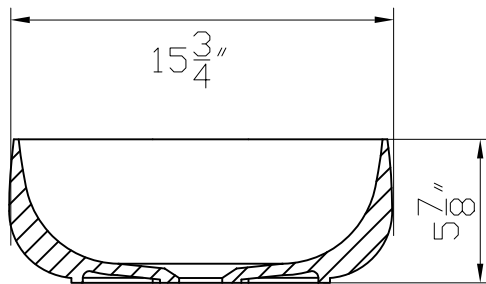

Side

Features:

- Ceramic
- Countertop basin

Dimensions:

18" X 16" X 6"

Mirror Finish:
White (W)