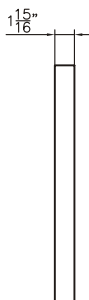

Dimensions

Front

Back

Side

Dimensions:

18" X 16" X 6"

Mirror Finish:
White (W)

Dimensions

Front

Back

Side

Dimensions:

18" X 16" X 6"

Mirror Finish:
White (W)

Features:

- Solid Surface Frame
- Mirror

Dimensions

Front

Dimensions:

55" X 24" X 2"

Mirror Finish:

Matte White (MW)

Back

Side

Features:

- Solid Surface Frame
- Mirror

Dimensions

Front

Dimensions:

63" X 24" X 2"

Back

Mirror Finish: