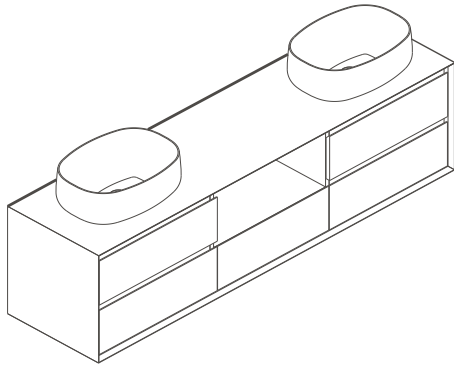

Dimensions

Back

Features:

- Plywood
- 5 Soft-close Drawer
- Blum Brand Hardware

Dimensions:

63" X 18" X 19.7" (Vanity Only)

Vanity Finish:
White (W)

Countertop:
White (W)

Certification:

CARB P2