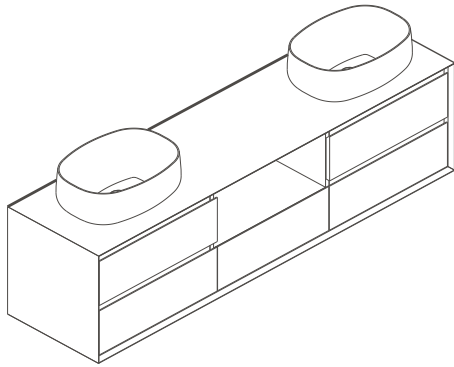

Dimensions

Front

Back

Side

Dimensions:

18" X 16" X 6"

Mirror Finish:
White (W)

Dimensions

Front

Back

Side

Dimensions:

18" X 16" X 6"

Mirror Finish:
White (W)

Features:

- Solid Surface Frame
- Mirror

Dimensions

Front

Dimensions:

55" X 24" X 2"

Mirror Finish:

Matte White (MW)

Back

Side

Features:

- Solid Surface Frame
- Mirror

Dimensions

Front

Dimensions:

63" X 24" X 2"

Back

Mirror Finish: