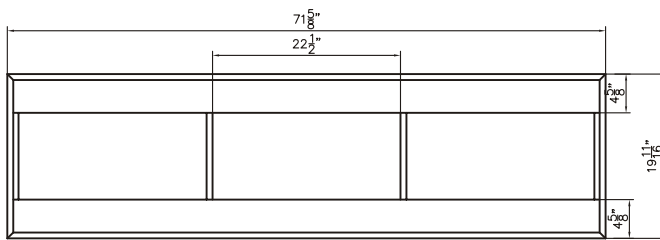

Dimensions

Front

Back

Front Side

Back Side

Side

Top

Features:

Dimensions

Front

Back

Side

Dimensions:

18" X 16" X 6"

Mirror Finish:
White (W)

Dimensions

Front

Back

Side

Dimensions:

18" X 16" X 6"

Mirror Finish:
White (W)

Features:

- Solid Surface Frame
- Mirror

Dimensions

Front

Dimensions:

55" X 24" X 2"

Mirror Finish:

Matte White (MW)

Back

Side