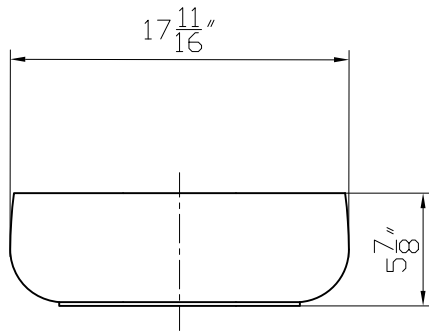

Dimensions

Front

Back

Side

Dimensions:

18" X 16" X 6"

Mirror Finish:
White (W)

Dimensions

Front

Back

Side

Dimensions:

18" X 16" X 6"

Mirror Finish:
White (W)

Features:

- Solid Surface Frame
- Mirror

Dimensions

Front

Dimensions:

55" X 24" X 2"

Mirror Finish:

Matte White (MW)

Back

Side

Features:

- Solid Surface Frame
- Mirror

Dimensions

Front

Dimensions:

63" X 24" X 2"

Back

Mirror Finish: