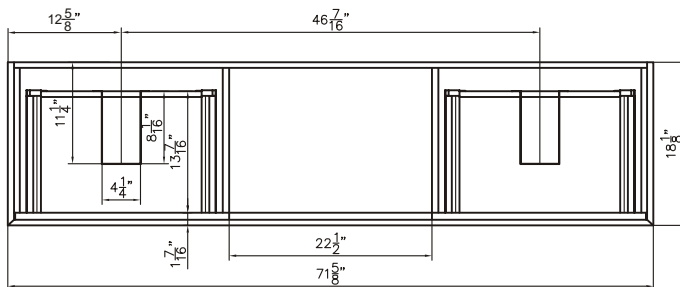

Side

Top

Features:

- Plywood
- 5 Soft-close Drawer
- Blum Brand Hardware

Dimensions:

72" X 18" X 19.7" (Vanity Only)

Vanity Finish:
White (W)

Countertop:
White (W)

Certification:

CARB P2