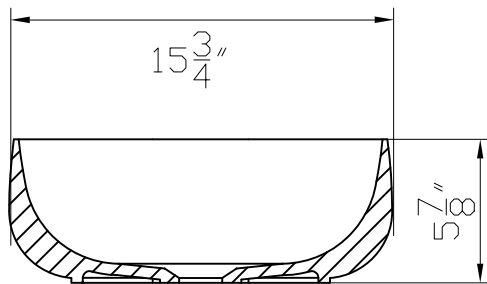

Side

Features:

- Ceramic
- Countertop basin

Dimensions:

18" X 16" X 6"

Mirror Finish:
White (W)