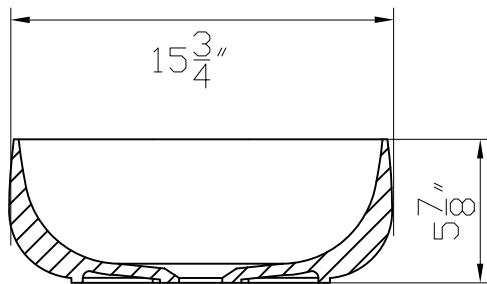

Dimensions

Front

Back

Side

Dimensions:

18" X 16" X 6"

Mirror Finish:
White (W)

Dimensions

Dimensions:

72" X 18" X 19.7" (Vanity Only)

Vanity Finish:
White (W)

Countertop:
White (W)

Certification:

CARB P2

Features:
Ceramic
Countertop basin

Dimensions

Front

Back

Side

Dimensions:

18" X 16" X 6"

Mirror Finish:
White (W)

Features:

- Solid Surface Frame
- Mirror

Dimensions

Front

Dimensions:

55" X 24" X 2"

Mirror Finish:

Matte White (MW)

Back

Side