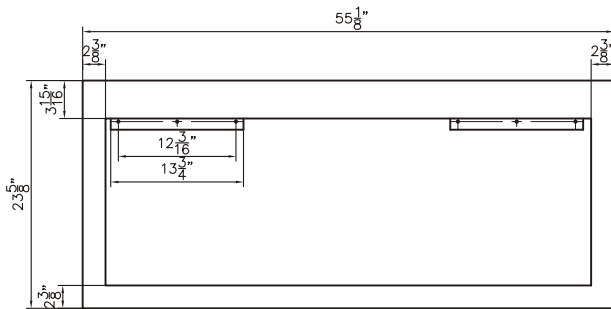

Features:

- Solid Surface Frame
- Mirror

Dimensions

Front

Dimensions:

55" X 24" X 2"

Mirror Finish:

Matte White (MW)

Back

Side

Features:

Solid Surface Frame
Mirror

Dimensions

Front

Dimensions:

63" X 24" X 2"

- Ceramic
- Countertop basin

Dimensions:

18" X 16" X 6"

Mirror Finish:
White (W)

Dimensions

Front

Back

Front Side

- Ceramic
- Countertop basin

Dimensions:

18" X 16" X 6"

Mirror Finish:
White (W)