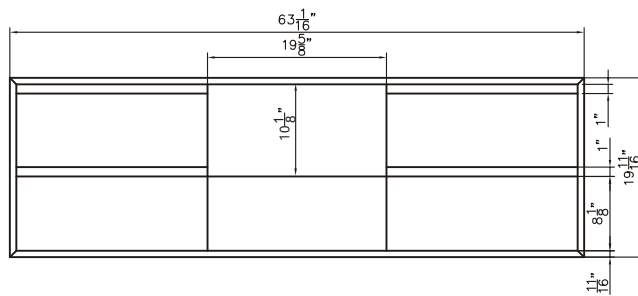

Dimensions

Front