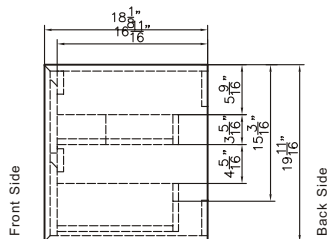

Features:

- Solid Surface Frame
- Mirror

Dimensions

Front

Dimensions:

55" X 24" X 2"

Mirror Finish:

Matte White (MW)

- Ceramic
- Countertop basin

Dimensions:

18" X 16" X 6"

Mirror Finish:
White (W)

Dimensions

Front

Back

Front Side

Back Side

Side

Top

Features:

- Plywood
- 5 Soft-close Drawer
- Blum Brand Hardware

Dimensions:

72" X 18" X 19.7" (Vanity Only)

Vanity Finish:
White (W)

- Ceramic
- Countertop basin

Dimensions:

18" X 16" X 6"

Mirror Finish:
White (W)