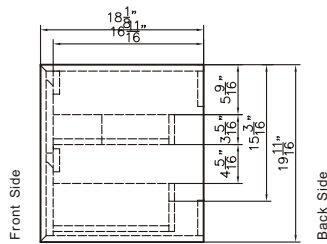

Front Side

Back Side