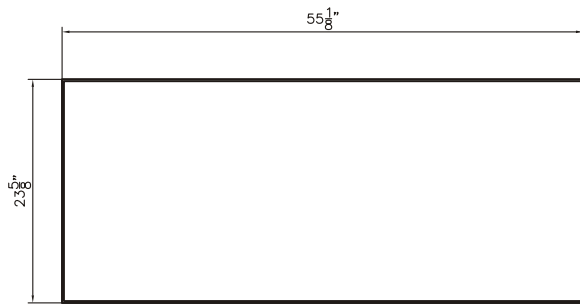

Dimensions

Front

Back

Side

Dimensions:

18" X 16" X 6"

Mirror Finish:
White (W)

Dimensions

Dimensions:

72" X 18" X 19.7" (Vanity Only)

Vanity Finish:
White (W)

Countertop:
White (W)

Certification:

CARB P2

Features:
Ceramic
Countertop basin

Dimensions

Front

Back

Side

Dimensions:

18" X 16" X 6"

Mirror Finish:
White (W)

Features:

- Solid Surface Frame
- Mirror

Dimensions

Front

Dimensions:

55" X 24" X 2"

Mirror Finish:

Matte White (MW)

Back

Side