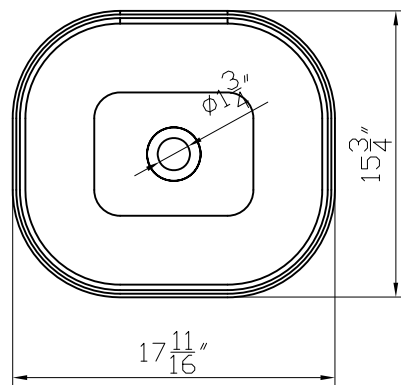

Dimensions

Front

Back

Side

Features:

- Ceramic
- Countertop basin

Dimensions:

18" X 16" X 6"

Mirror Finish:
White (W)