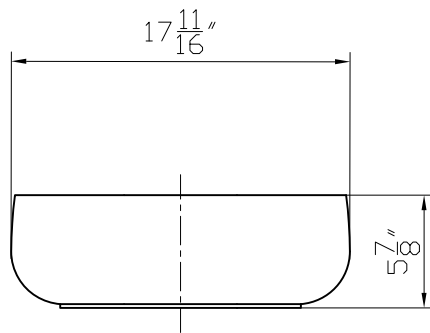

Dimensions

Front

Back

Side

Features:

- Ceramic
- Countertop basin

Dimensions:

18" X 16" X 6"

Mirror Finish:
White (W)