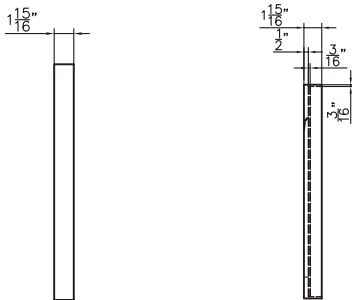

Features:

Solid Surface Frame
Mirror

Dimensions

Front

Dimensions:

63" X 24" X 2"

Back

Mirror Finish:

Matte White (MW)

Side