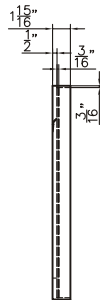

Dimensions

Front

Back

Side

Dimensions:

18" X 16" X 6"

Mirror Finish:
White (W)

Dimensions

Front

Back

Side

Dimensions:

18" X 16" X 6"

Mirror Finish:
White (W)

Features:

- Solid Surface Frame
- Mirror

Dimensions

Front

Dimensions:

55" X 24" X 2"

Mirror Finish:

Matte White (MW)

Back

Side

Features:

- Solid Surface Frame
- Mirror

Dimensions

Front

Dimensions:

63" X 24" X 2"

Back

Mirror Finish: