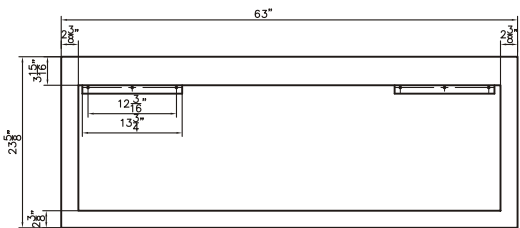

Features:

- Solid Surface Frame
- Mirror

Dimensions

Front

Dimensions:

55" X 24" X 2"

Mirror Finish:

Matte White (MW)

Back

Side

Features:

Solid Surface Frame
Mirror

Dimensions

Front

Dimensions:

63" X 24" X 2"

- Ceramic
- Countertop basin

Dimensions:

18" X 16" X 6"

Mirror Finish:
White (W)

Dimensions

Front

Back

Front Side

- Ceramic
- Countertop basin

Dimensions:

18" X 16" X 6"

Mirror Finish:
White (W)