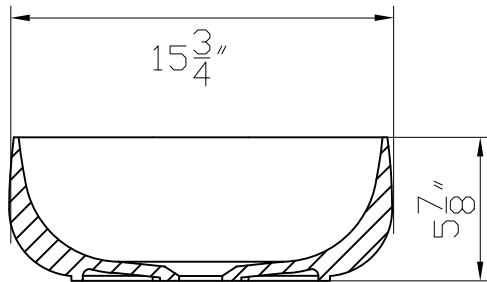

Dimensions

Front

Back

Side

Dimensions:

18" X 16" X 6"

Mirror Finish:
White (W)

Dimensions

Front

Back

Side

Dimensions:

18" X 16" X 6"

Mirror Finish:
White (W)

Features:

- Solid Surface Frame
- Mirror

Dimensions

Front

Dimensions:

55" X 24" X 2"

Mirror Finish:

Matte White (MW)

Back

Side

Features:

- Solid Surface Frame
- Mirror

Dimensions

Front

Dimensions:

63" X 24" X 2"

Back

Mirror Finish: