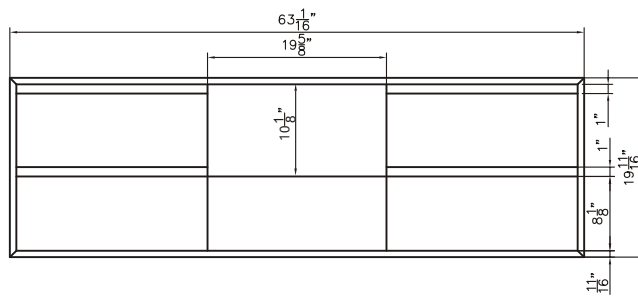

Dimensions

Front