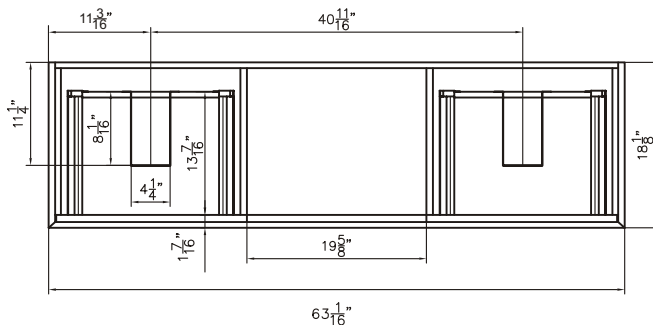

Side

Top

Features:

- Plywood
- 5 Soft-close Drawer
- Blum Brand Hardware

Dimensions:

63" X 18" X 19.7" (Vanity Only)

Vanity Finish:
White (W)

Countertop:
White (W)

Certification:

CARB P2