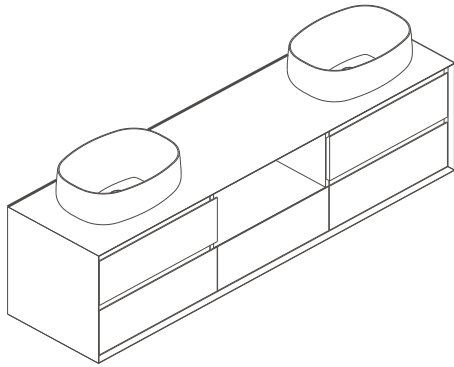

Features:

- Solid Surface Frame
- Mirror

Dimensions

Front

Dimensions:

55" X 24" X 2"

Mirror Finish:

Matte White (MW)

Back Side

Side

Top

Features:

- Plywood
- 5 Soft-close Drawer
- Blum Brand Hardware

Dimensions:

63" X 18" X 19.7" (Vanity Only)

Vanity Finish:
White (W)

- Ceramic
- Countertop basin

Dimensions:

18" X 16" X 6"

Mirror Finish:
White (W)

Dimensions

Front

Back

Front Side

- Ceramic
- Countertop basin

Dimensions:

18" X 16" X 6"

Mirror Finish:
White (W)