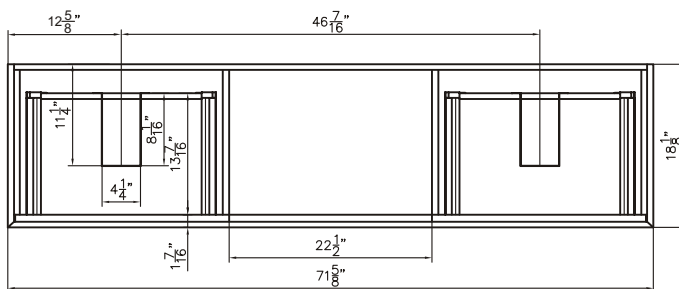

Features:

- Solid Surface Frame
- Mirror

Dimensions

Front

Dimensions:

55" X 24" X 2"

Mirror Finish:

Matte White (MW)

- Ceramic
- Countertop basin

Dimensions:

18" X 16" X 6"

Mirror Finish:
White (W)

Dimensions

Front

Back

Front Side

Back Side

Side

Top

Features:

- Plywood
- 5 Soft-close Drawer
- Blum Brand Hardware

Dimensions:

72" X 18" X 19.7" (Vanity Only)

Vanity Finish:
White (W)

- Ceramic
- Countertop basin

Dimensions:

18" X 16" X 6"

Mirror Finish:
White (W)