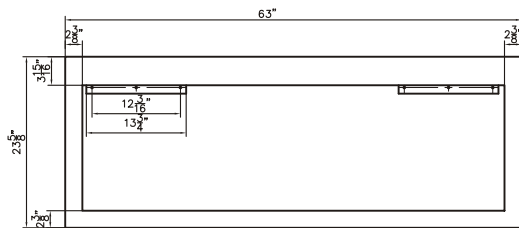

Dimensions

Front

Back

Side

Dimensions:

18" X 16" X 6"

Mirror Finish:
White (W)

Dimensions

Front

Back

Side

Dimensions:

18" X 16" X 6"

Mirror Finish:
White (W)

Features:

- Solid Surface Frame
- Mirror

Dimensions

Front

Dimensions:

55" X 24" X 2"

Mirror Finish:

Matte White (MW)

Back

Side

Features:

- Solid Surface Frame
- Mirror

Dimensions

Front

Dimensions:

63" X 24" X 2"

Back

Mirror Finish: