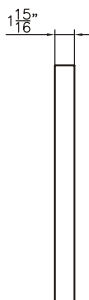

Features:

- Solid Surface Frame
- Mirror

Dimensions

Front

Dimensions:

55" X 24" X 2"

Mirror Finish:

Matte White (MW)

Back

Side

Features:

Solid Surface Frame
Mirror

Dimensions

Front

Dimensions:

63" X 24" X 2"

- Ceramic
- Countertop basin

Dimensions:

18" X 16" X 6"

Mirror Finish:
White (W)

Dimensions

Front

Back

Front Side

- Ceramic
- Countertop basin

Dimensions:

18" X 16" X 6"

Mirror Finish:
White (W)