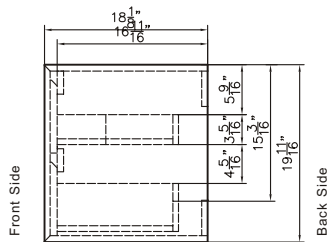

Front Side

Back Side