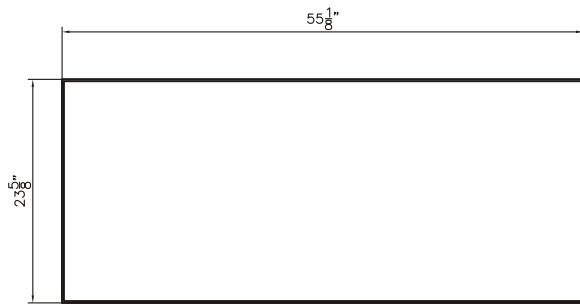

Features:

- Solid Surface Frame
- Mirror

Dimensions

Front

Dimensions:

55" X 24" X 2"

Mirror Finish:

Matte White (MW)

Back

Side

Features:

Solid Surface Frame
Mirror

Dimensions

Front

Dimensions:

63" X 24" X 2"

- Ceramic
- Countertop basin

Dimensions:

18" X 16" X 6"

Mirror Finish:
White (W)

Dimensions

Front

Back

Front Side

- Ceramic
- Countertop basin

Dimensions:

18" X 16" X 6"

Mirror Finish:
White (W)