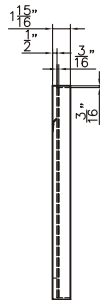

Features:

- Solid Surface Frame
- Mirror

Dimensions

Front

Dimensions:

55" X 24" X 2"

Mirror Finish:

Matte White (MW)

Back

Side

Features:

Solid Surface Frame
Mirror

Dimensions

Front

Dimensions:

63" X 24" X 2"

- Ceramic
- Countertop basin

Dimensions:

18" X 16" X 6"

Mirror Finish:
White (W)

Dimensions

Front

Back

Front Side

- Ceramic
- Countertop basin

Dimensions:

18" X 16" X 6"

Mirror Finish:
White (W)