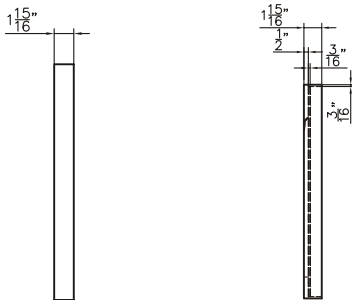

Features:

- Solid Surface Frame
- Mirror

Dimensions

Front

Dimensions:

63" X 24" X 2"

Back

Mirror Finish:

Matte White (MW)

Side