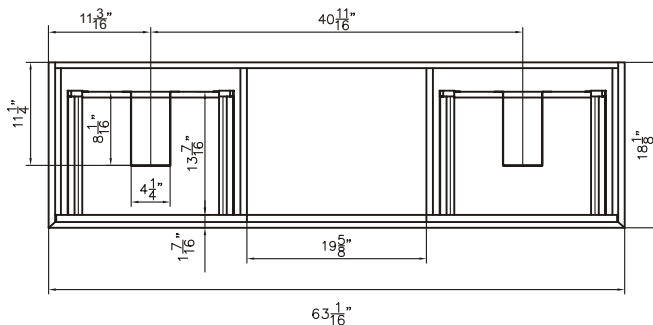

Side

Top

Features:

- Plywood
- 5 Soft-close Drawer
- Blum Brand Hardware

Dimensions:

63" X 18" X 19.7" (Vanity Only)

Vanity Finish:
White (W)

Countertop:
White (W)

Certification:

CARB P2