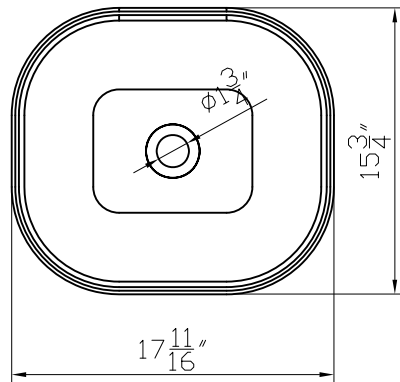

Dimensions

Front

Back

Side

Dimensions:

18" X 16" X 6"

Mirror Finish:
White (W)

Dimensions

Front

Back

Side

Dimensions:

18" X 16" X 6"

Mirror Finish:
White (W)

Features:

- Solid Surface Frame
- Mirror

Dimensions

Front

Dimensions:

55" X 24" X 2"

Mirror Finish:

Matte White (MW)

Back

Side

Features:

- Solid Surface Frame
- Mirror

Dimensions

Front

Dimensions:

63" X 24" X 2"

Back

Mirror Finish: