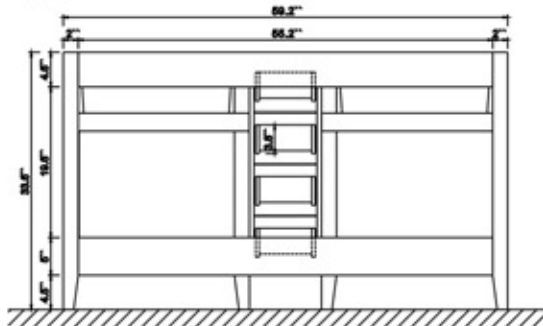

Dimensions

Front

Back

Side

Top

Features

- Solid wood&Hardwood Construction
- 2 Soft-close Doors
- Brushed Gold hardware
- Adjustable leg levelers
- Undermount Basin

Dimensions:

Features

- Solid wood&Hardwood Construction
- 2 Soft-close Drawers
- 4 Soft-close Doors
- Brushed Gold hardware
- Adjustable leg levelers
- Undermount Basin

Dimensions:

- 48``x20.1``x34.6``(With Top)
- 47.3``x18.5``x33.6``(Vanity Only)

Countertop: 48" x 20.5" x 1"

Rectangle undermount basin: 21" x 15.8" x 7.9"

Top

Dimensions

Front

Back

Side

Top

Features

- Solid wood&Hardwood Construction
- 4 Soft-close Drawers
- 4 Soft-close Doors
- Brushed Gold hardware
- Adjustable leg levelers
- Undermount Basin

Dimensions:

- 60``x20.9``x34.6``(With Top)
- 59.2``x20.5``x33.6``(Vanity Only)