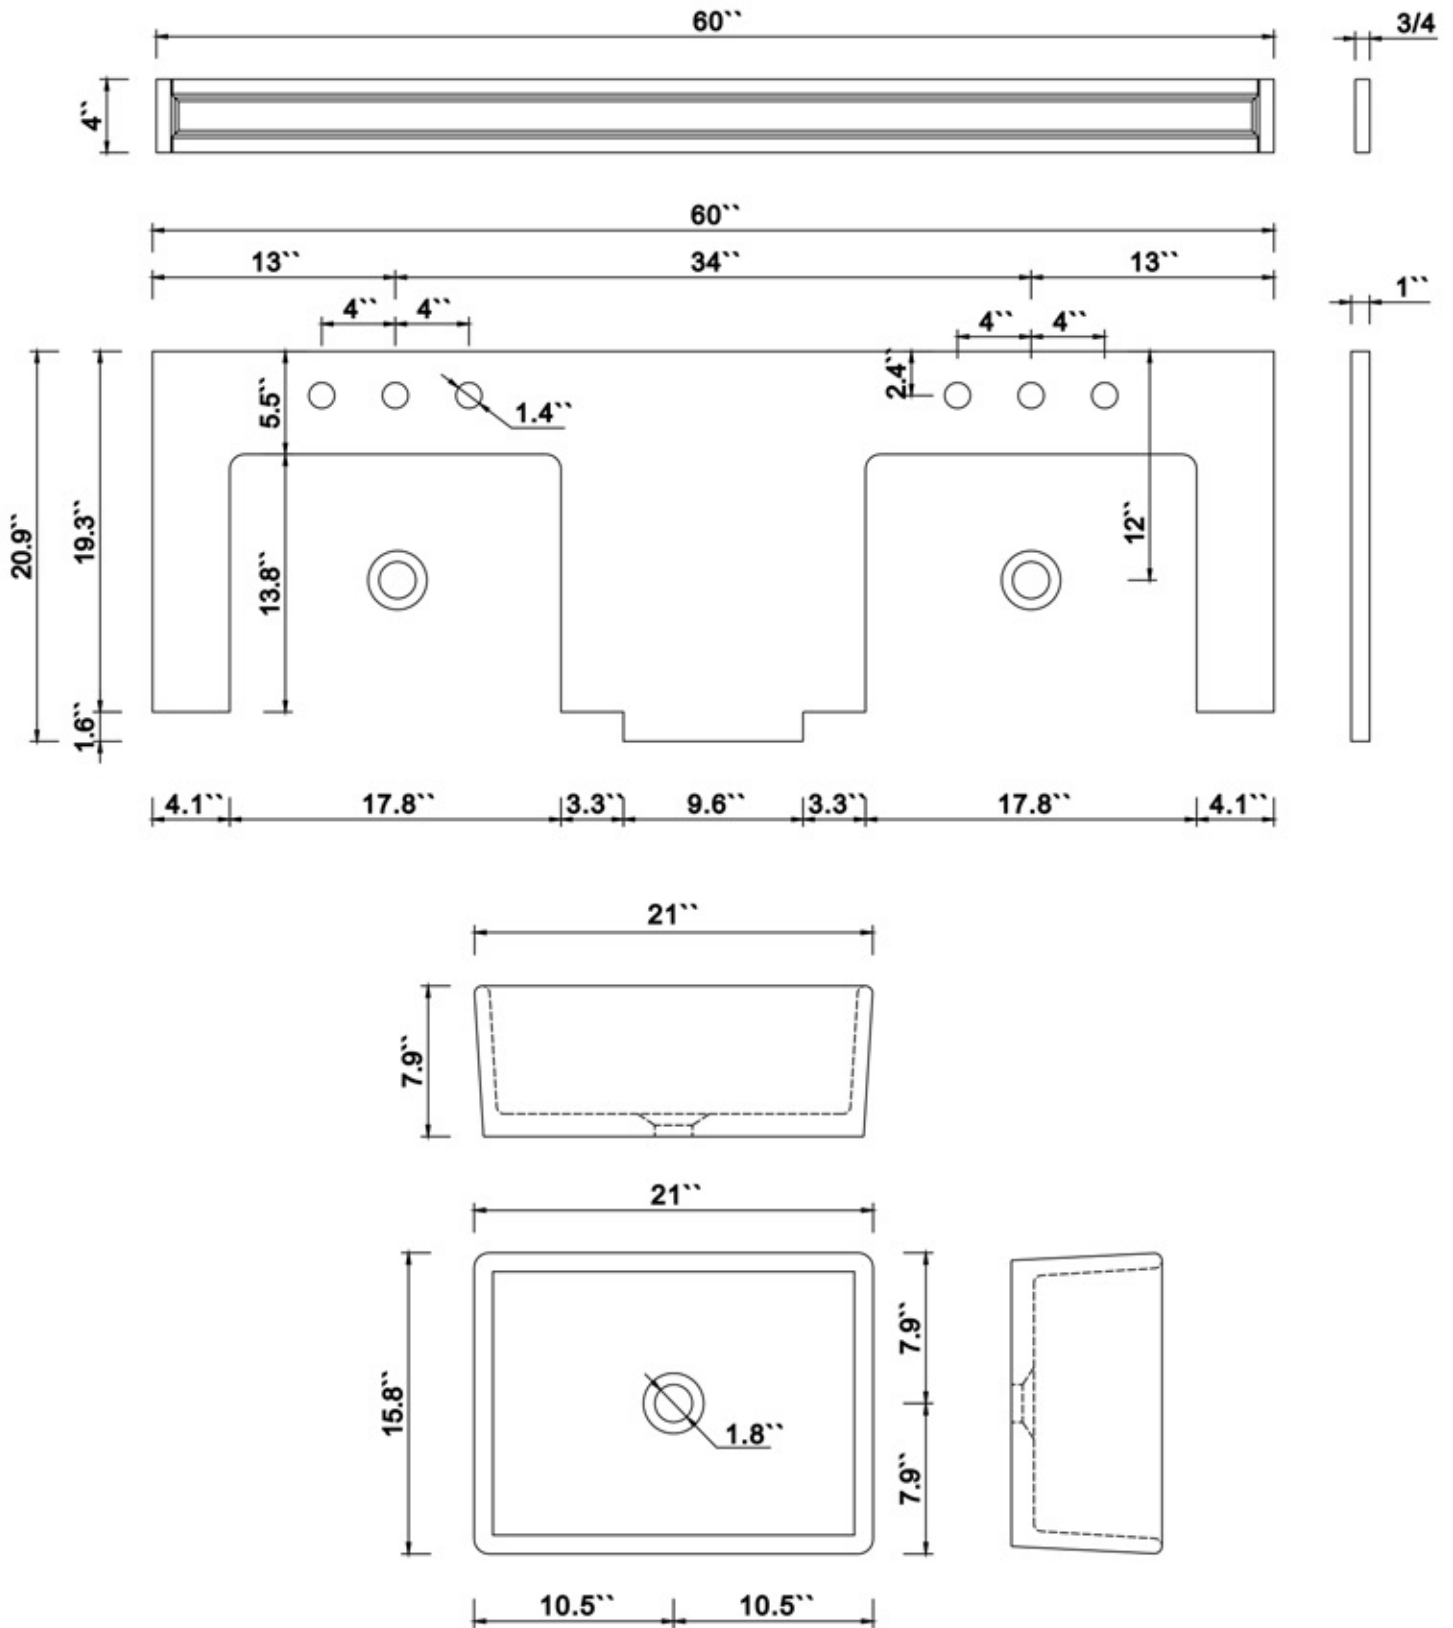

Countertop & Sink

Dimensions:

Countertop: 60" x 22" x 1"

Rectangle undermount basin: 21" x 15.8" x 7.9"

Top