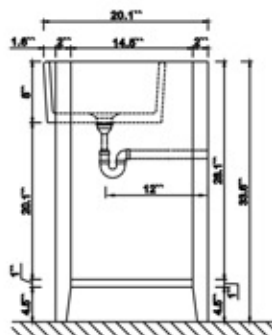

Dimensions

Front

Back

Side

Top

Features

- Solid wood&Hardwood Construction
- 2 Soft-close Doors
- Brushed Gold hardware
- Adjustable leg levelers
- Undermount Basin

Dimensions:

Dimensions:

Countertop: 36'' x 20.5'' x 1''

Rectangle undermount basin: 21'' x 15.8'' x 7.9''

Dimensions

Front

Back

Side

Top

Countertop: 48" x 20.5" x 1"

Rectangle undermount basin: 21" x 15.8" x 7.9"

Top

Dimensions

Front

Back

Side

Top

Countertop: 60" x 22" x 1"

Rectangle undermount basin: 21" x 15.8" x 7.9"

Top