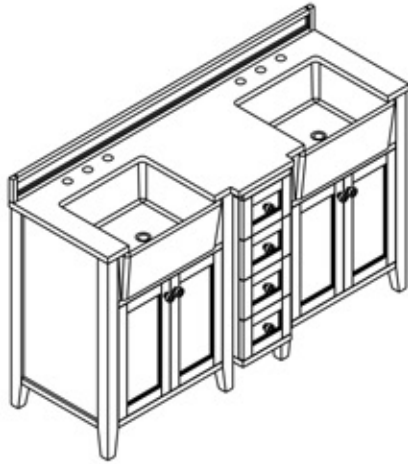

Dimensions:

Countertop: 36'' x 20.5'' x 1''

Rectangle undermount basin: 21'' x 15.8'' x 7.9''

Dimensions

Front

Back

Side

Top

Features

- Solid wood&Hardwood Construction
- 2 Soft-close Drawers
- 4 Soft-close Doors
- Brushed Gold hardware
- Adjustable leg levelers
- Undermount Basin

Dimensions:

- 48``x20.1``x34.6``(With Top)
- 47.3``x18.5``x33.6``(Vanity Only)

Countertop: 48" x 20.5" x 1"

Rectangle undermount basin: 21" x 15.8" x 7.9"

Top

Dimensions

Front

Back

Side

Top

Features

- Solid wood&Hardwood Construction
- 4 Soft-close Drawers
- 4 Soft-close Doors
- Brushed Gold hardware
- Adjustable leg levelers
- Undermount Basin

Dimensions:

- 60``x20.9``x34.6``(With Top)
- 59.2``x20.5``x33.6``(Vanity Only)