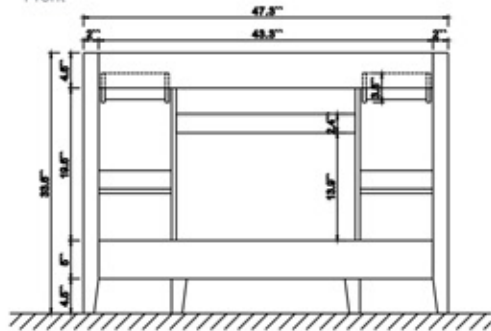

Dimensions

Front

Back

Side

Top

Features

- Solid wood&Hardwood Construction
- 2 Soft-close Doors
- Brushed Gold hardware
- Adjustable leg levelers
- Undermount Basin

Dimensions:

Dimensions:

Countertop: 36'' x 20.5'' x 1''

Rectangle undermount basin: 21'' x 15.8'' x 7.9''

Dimensions

Front

Back

Side

Top

Features

- Solid wood&Hardwood Construction
- 2 Soft-close Drawers
- 4 Soft-close Doors
- Brushed Gold hardware
- Adjustable leg levelers
- Undermount Basin

Dimensions:

- 48``x20.1``x34.6``(With Top)
- 47.3``x18.5``x33.6``(Vanity Only)

Countertop: 48" x 20.5" x 1"

Rectangle undermount basin: 21" x 15.8" x 7.9"

Top

Dimensions

Front

Back

Side

Top