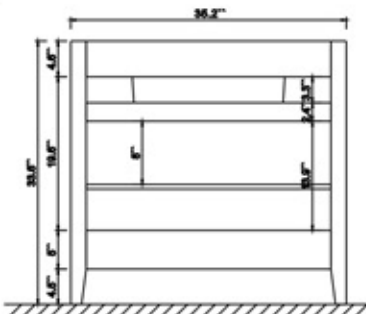

Dimensions

Front

Back

Side

Top

Features

- Solid wood&Hardwood Construction
- 2 Soft-close Doors
- Brushed Gold hardware
- Adjustable leg levelers
- Undermount Basin

Dimensions:

Dimensions:

Countertop: 36'' x 20.5'' x 1''

Rectangle undermount basin: 21'' x 15.8'' x 7.9''

Dimensions

Front

Back

Side

Top

Features

- Solid wood&Hardwood Construction
- 2 Soft-close Drawers
- 4 Soft-close Doors
- Brushed Gold hardware
- Adjustable leg levelers
- Undermount Basin

Dimensions:

- 48``x20.1``x34.6``(With Top)
- 47.3``x18.5``x33.6``(Vanity Only)

Countertop: 48" x 20.5" x 1"

Rectangle undermount basin: 21" x 15.8" x 7.9"

Top

Dimensions

Front

Back

Side

Top