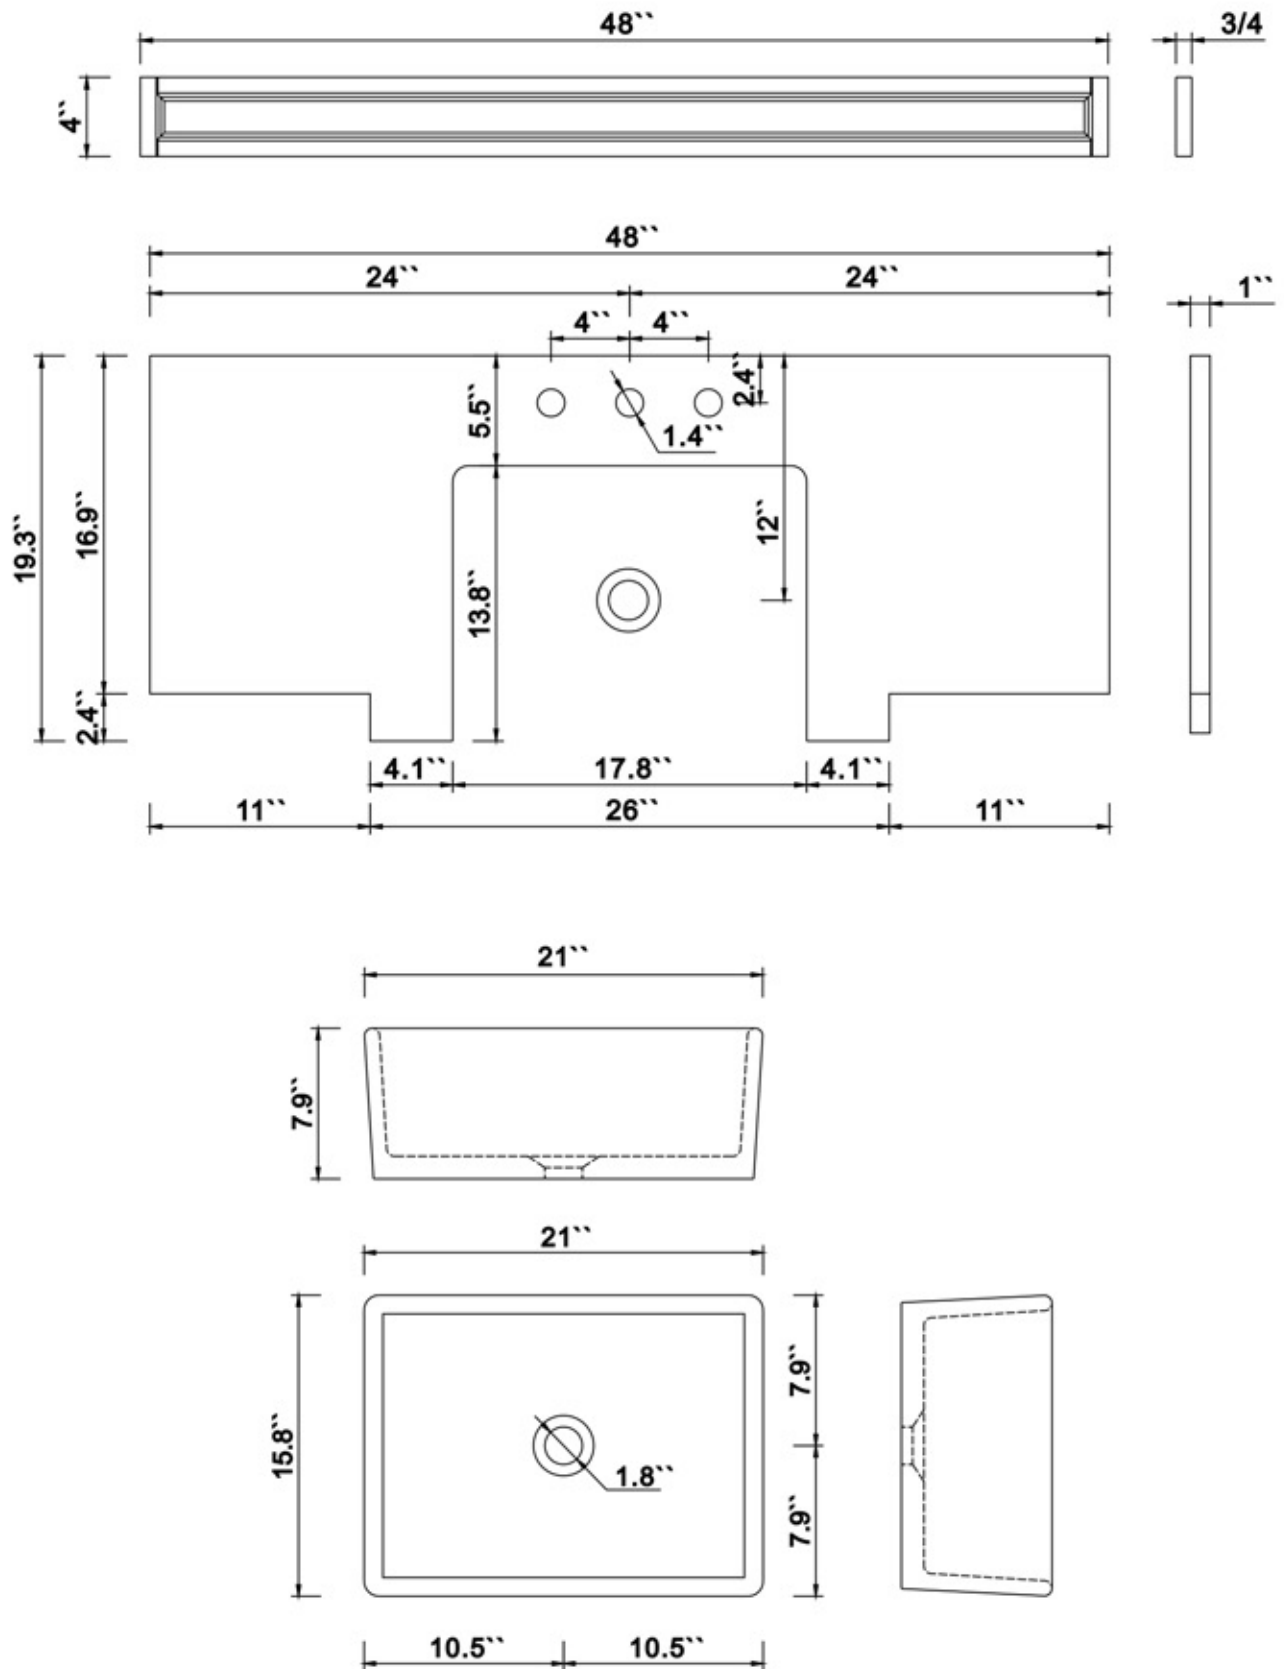

Countertop & Sink

Dimensions:

Countertop: 48" x 20.5" x 1"

Rectangle undermount basin: 21" x 15.8" x 7.9"

Top