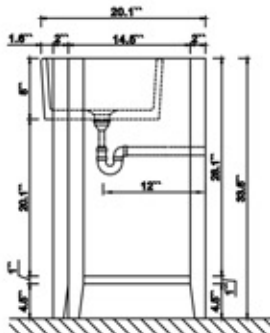

Dimensions:

Countertop: 36'' x 20.5'' x 1''

Rectangle undermount basin: 21'' x 15.8'' x 7.9''

Dimensions

Front

Back

Side

Top

Features

- Solid wood&Hardwood Construction
- 2 Soft-close Drawers
- 4 Soft-close Doors
- Brushed Gold hardware
- Adjustable leg levelers
- Undermount Basin

Dimensions:

- 48``x20.1``x34.6``(With Top)
- 47.3``x18.5``x33.6``(Vanity Only)

Countertop: 48" x 20.5" x 1"

Rectangle undermount basin: 21" x 15.8" x 7.9"

Top

Dimensions

Front

Back

Side

Top

Countertop: 60" x 22" x 1"

Rectangle undermount basin: 21" x 15.8" x 7.9"

Top