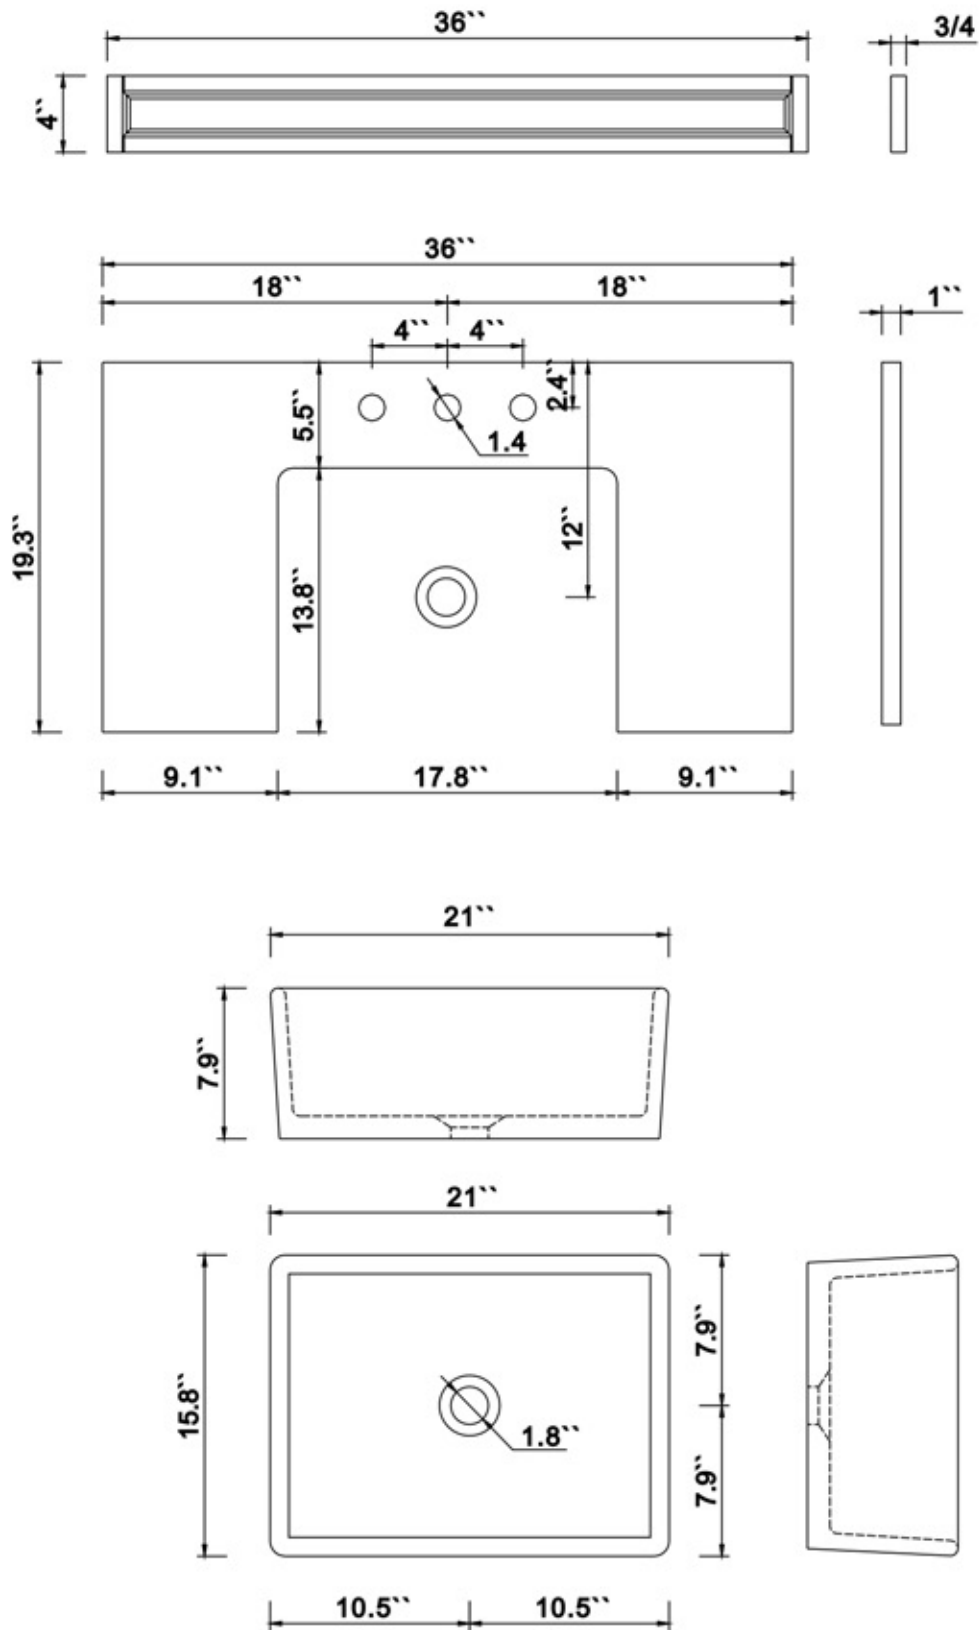

Dimensions:

Countertop: 36'' x 20.5'' x 1''

Rectangle undermount basin: 21'' x 15.8'' x 7.9''

Dimensions

Front

Back

Side

Top

Features

- Solid wood&Hardwood Construction
- 2 Soft-close Drawers
- 4 Soft-close Doors
- Brushed Gold hardware
- Adjustable leg levelers
- Undermount Basin

Dimensions:

- 48``x20.1``x34.6``(With Top)
- 47.3``x18.5``x33.6``(Vanity Only)

Countertop: 48" x 20.5" x 1"

Rectangle undermount basin: 21" x 15.8" x 7.9"

Top

Dimensions

Front

Back

Side

Top

Countertop: 60" x 22" x 1"

Rectangle undermount basin: 21" x 15.8" x 7.9"

Top