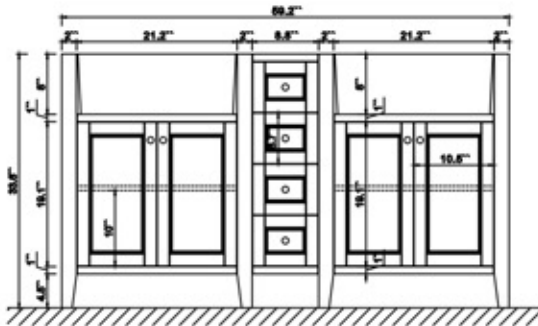

Dimensions

Front

Back

Side

Top

Features

- Solid wood&Hardwood Construction
- 2 Soft-close Doors
- Brushed Gold hardware
- Adjustable leg levelers
- Undermount Basin

Dimensions:

Dimensions:

Countertop: 36'' x 20.5'' x 1''

Rectangle undermount basin: 21'' x 15.8'' x 7.9''

Dimensions

Front

Back

Side

Top

Features

- Solid wood&Hardwood Construction
- 2 Soft-close Drawers
- 4 Soft-close Doors
- Brushed Gold hardware
- Adjustable leg levelers
- Undermount Basin

Dimensions:

- 48``x20.1``x34.6``(With Top)
- 47.3``x18.5``x33.6``(Vanity Only)

Countertop: 48" x 20.5" x 1"

Rectangle undermount basin: 21" x 15.8" x 7.9"

Top

Dimensions

Front

Back

Side

Top