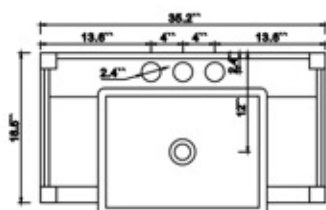

Dimensions

Front

Back

Side

Top

Features

- Solid wood&Hardwood Construction
- 2 Soft-close Doors
- Brushed Gold hardware
- Adjustable leg levelers
- Undermount Basin

Dimensions:

Dimensions:

Countertop: 36'' x 20.5'' x 1''

Rectangle undermount basin: 21'' x 15.8'' x 7.9''

Dimensions

Front

Back

Side

Top

Countertop: 48" x 20.5" x 1"

Rectangle undermount basin: 21" x 15.8" x 7.9"

Top

Dimensions

Front

Back

Side

Top

Countertop: 60" x 22" x 1"

Rectangle undermount basin: 21" x 15.8" x 7.9"

Top