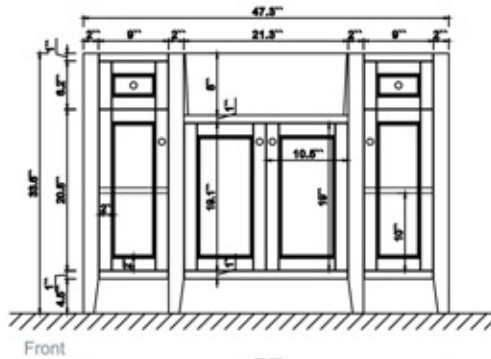

Dimensions

Front

Back

Side

Top

Features

- Solid wood&Hardwood Construction
- 2 Soft-close Doors
- Brushed Gold hardware
- Adjustable leg levelers
- Undermount Basin

Dimensions:

Dimensions:

Countertop: 36'' x 20.5'' x 1''

Rectangle undermount basin: 21'' x 15.8'' x 7.9''

Dimensions

Front

Back

Side

Top

Features

- Solid wood&Hardwood Construction
- 2 Soft-close Drawers
- 4 Soft-close Doors
- Brushed Gold hardware
- Adjustable leg levelers
- Undermount Basin

Dimensions:

- 48``x20.1``x34.6``(With Top)
- 47.3``x18.5``x33.6``(Vanity Only)

Countertop: 48" x 20.5" x 1"

Rectangle undermount basin: 21" x 15.8" x 7.9"

Top

Dimensions

Front

Back

Side

Top