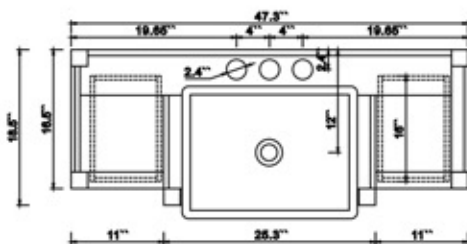

Dimensions:

Countertop: 36'' x 20.5'' x 1''

Rectangle undermount basin: 21'' x 15.8'' x 7.9''

Dimensions

Front

Back

Side

Top

Features

- Solid wood&Hardwood Construction
- 2 Soft-close Drawers
- 4 Soft-close Doors
- Brushed Gold hardware
- Adjustable leg levelers
- Undermount Basin

Dimensions:

- 48``x20.1``x34.6``(With Top)
- 47.3``x18.5``x33.6``(Vanity Only)

Countertop: 48" x 20.5" x 1"

Rectangle undermount basin: 21" x 15.8" x 7.9"

Top

Dimensions

Front

Back

Side

Top

Countertop: 60" x 22" x 1"

Rectangle undermount basin: 21" x 15.8" x 7.9"

Top