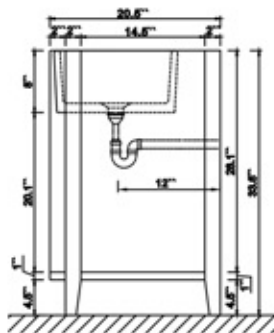

Dimensions:

Countertop: 36'' x 20.5'' x 1''

Rectangle undermount basin: 21'' x 15.8'' x 7.9''

Dimensions

Front

Back

Side

Top

Countertop: 48" x 20.5" x 1"

Rectangle undermount basin: 21" x 15.8" x 7.9"

Top

Dimensions

Front

Back

Side

Top

Features

- Solid wood&Hardwood Construction
- 4 Soft-close Drawers
- 4 Soft-close Doors
- Brushed Gold hardware
- Adjustable leg levelers
- Undermount Basin

Dimensions:

- 60``x20.9``x34.6``(With Top)
- 59.2``x20.5``x33.6``(Vanity Only)

Countertop: 60" x 22" x 1"

Rectangle undermount basin: 21" x 15.8" x 7.9"

Top