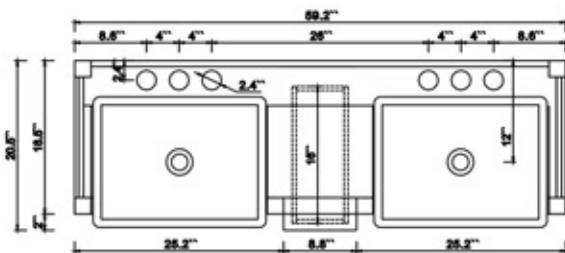

Dimensions:

Countertop: 36'' x 20.5'' x 1''

Rectangle undermount basin: 21'' x 15.8'' x 7.9''

Dimensions

Front

Back

Side

Top

Countertop: 48" x 20.5" x 1"

Rectangle undermount basin: 21" x 15.8" x 7.9"

Top

Dimensions

Front

Back

Side

Top

Features

- Solid wood&Hardwood Construction
- 4 Soft-close Drawers
- 4 Soft-close Doors
- Brushed Gold hardware
- Adjustable leg levelers
- Undermount Basin

Dimensions:

- 60``x20.9``x34.6``(With Top)
- 59.2``x20.5``x33.6``(Vanity Only)

Countertop: 60" x 22" x 1"

Rectangle undermount basin: 21" x 15.8" x 7.9"

Top