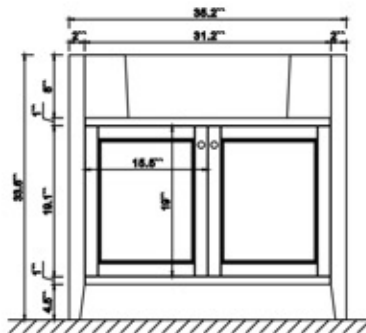

Dimensions

Front

Back

Side

Top

Features

- Solid wood&Hardwood Construction
- 2 Soft-close Doors
- Brushed Gold hardware
- Adjustable leg levelers
- Undermount Basin

Dimensions:

Dimensions:

Countertop: 36'' x 20.5'' x 1''

Rectangle undermount basin: 21'' x 15.8'' x 7.9''

Dimensions

Front

Back

Side

Top

Features

- Solid wood&Hardwood Construction
- 2 Soft-close Drawers
- 4 Soft-close Doors
- Brushed Gold hardware
- Adjustable leg levelers
- Undermount Basin

Dimensions:

- 48``x20.1``x34.6``(With Top)
- 47.3``x18.5``x33.6``(Vanity Only)

Countertop: 48" x 20.5" x 1"

Rectangle undermount basin: 21" x 15.8" x 7.9"

Top

Dimensions

Front

Back

Side

Top