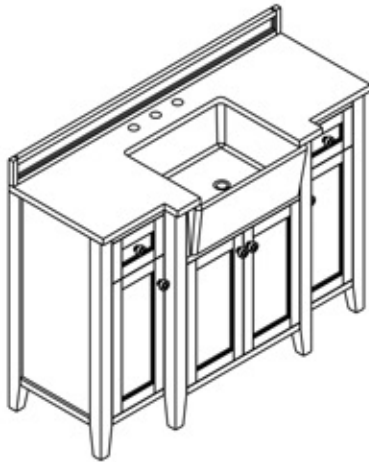

Dimensions

Front

Back

Side

Top

Features

- Solid wood&Hardwood Construction
- 2 Soft-close Doors
- Brushed Gold hardware
- Adjustable leg levelers
- Undermount Basin

Dimensions:

Dimensions:

Countertop: 36'' x 20.5'' x 1''

Rectangle undermount basin: 21'' x 15.8'' x 7.9''

Dimensions

Front

Back

Side

Top

Features

- Solid wood&Hardwood Construction
- 2 Soft-close Drawers
- 4 Soft-close Doors
- Brushed Gold hardware
- Adjustable leg levelers
- Undermount Basin

Dimensions:

- 48``x20.1``x34.6``(With Top)
- 47.3``x18.5``x33.6``(Vanity Only)

Countertop: 48" x 20.5" x 1"

Rectangle undermount basin: 21" x 15.8" x 7.9"

Top

Dimensions

Front

Back

Side

Top