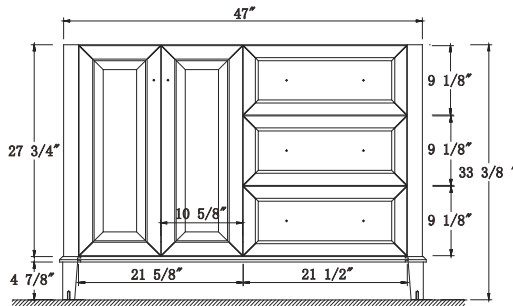

Dimensions

Front

Back

Side

Top

Features:

- Solid Wood & Hardwood Construction
- 3 Soft-close Drawers
- 2 Soft-close Door
- Brushed nickel hardware
- Adjustable leg levelers
- cUPC Undermount Basin

Dimensions:

- 48``x22``x34 1/8``(With Top)
- 47``x21 3/8``x33 3/8``(Vanity Only)

Vanity Finish:

White (W)

Countertop:

Black Granite (BK)

Certification:

CARB P2

Dimensions

Front

Back

Side

Top

Features:

- Solid Wood & Hardwood Construction
- 3 Soft-close Drawers
- 2 Soft-close Door
- Brushed nickel hardware
- Adjustable leg levelers
- cUPC Undermount Basin

Dimensions:

- 48``x22``x34 1/8``(With Top)
- 47``x21 3/8``x33 3/8``(Vanity Only)

Rectangle undermount basin: 20.1"×15.2"×7.5"