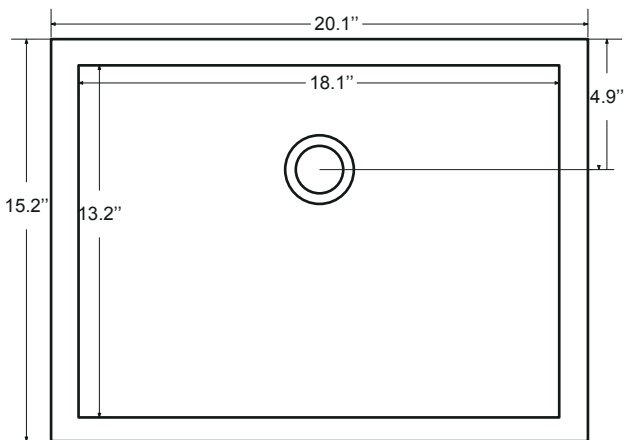

- 48``x22``x34 1/8``(With Top)
- 47``x21 3/8``x33 3/8``(Vanity Only)

Vanity Finish:

White (W)

Countertop:

Black Granite (BK)

Certification:

CARB P2

Dimensions

Front

Back

Side

Top

Features:

- Solid Wood & Hardwood Construction
- 3 Soft-close Drawers
- 2 Soft-close Door
- Brushed nickel hardware
- Adjustable leg levelers
- cUPC Undermount Basin

Dimensions:

- 48``x22``x34 1/8``(With Top)
- 47``x21 3/8``x33 3/8``(Vanity Only)

Vanity Finish:

White (W)

Countertop:

Black Granite (BK)

Certification:

Countertop & Sink

Dimensions:

Countertop: 48"×22"×0.75"

Rectangle undermount basin: 20.1"×15.2"×7.5"