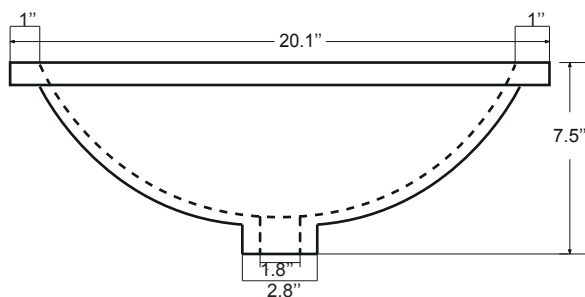

- 48``x22``x34 1/8``(With Top)
- 47``x21 3/8``x33 3/8``(Vanity Only)

Vanity Finish:

White (W)

Countertop:

Black Granite (BK)

Certification:

CARB P2

Dimensions

Front

Back

Side

Top

Features:

- Solid Wood & Hardwood Construction
- 3 Soft-close Drawers
- 2 Soft-close Door
- Brushed nickel hardware
- Adjustable leg levelers
- cUPC Undermount Basin

Dimensions:

- 48``x22``x34 1/8``(With Top)
- 47``x21 3/8``x33 3/8``(Vanity Only)

Vanity Finish:

White (W)

Countertop:

Black Granite (BK)

Certification:

Countertop & Sink

Dimensions:

Countertop: 48"×22"×0.75"

Rectangle undermount basin: 20.1"×15.2"×7.5"