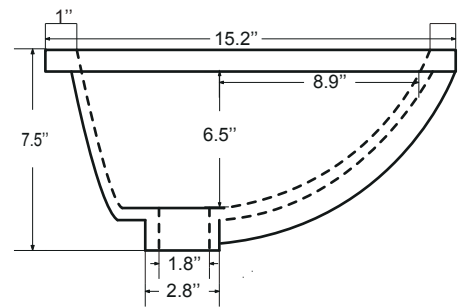

- 48``x22``x34 1/8``(With Top)
- 47``x21 3/8``x33 3/8``(Vanity Only)

Vanity Finish:

White (W)

Countertop:

Black Granite (BK)

Certification:

CARB P2

Dimensions

Front

Back

Side

Top

Features:

- Solid Wood & Hardwood Construction
- 3 Soft-close Drawers
- 2 Soft-close Door
- Brushed nickel hardware
- Adjustable leg levelers
- cUPC Undermount Basin

Dimensions:

- 48``x22``x34 1/8``(With Top)
- 47``x21 3/8``x33 3/8``(Vanity Only)

Vanity Finish:

White (W)

Countertop:

Black Granite (BK)

Certification:

Countertop & Sink

Dimensions:

Countertop: 48"×22"×0.75"

Rectangle undermount basin: 20.1"×15.2"×7.5"