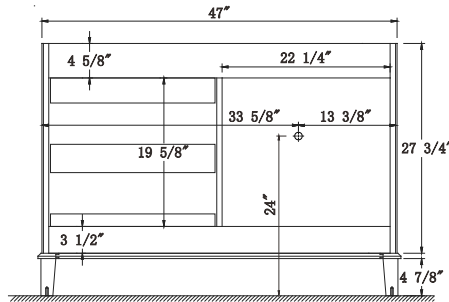

Dimensions

Front

Back

Side

Top

Features:

- Solid Wood & Hardwood Construction
- 3 Soft-close Drawers
- 2 Soft-close Door
- Brushed nickel hardware
- Adjustable leg levelers
- cUPC Undermount Basin

Dimensions:

- 48``x22``x34 1/8``(With Top)
- 47``x21 3/8``x33 3/8``(Vanity Only)

Vanity Finish:

White (W)

Countertop:

Black Granite (BK)

Certification:

CARB P2

Dimensions

Front

Back

Side

Top

Features:

- Solid Wood & Hardwood Construction
- 3 Soft-close Drawers
- 2 Soft-close Door
- Brushed nickel hardware
- Adjustable leg levelers
- cUPC Undermount Basin

Dimensions:

- 48``x22``x34 1/8``(With Top)
- 47``x21 3/8``x33 3/8``(Vanity Only)

Rectangle undermount basin: 20.1"×15.2"×7.5"