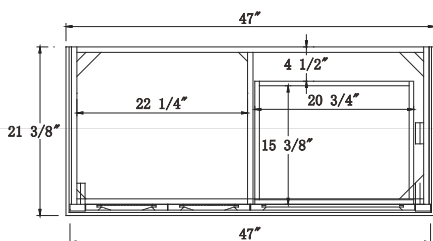

Dimensions

Front

Back

Side

Top

Features:

- Solid Wood & Hardwood Construction
- 3 Soft-close Drawers
- 2 Soft-close Door
- Brushed nickel hardware
- Adjustable leg levelers
- cUPC Undermount Basin

Dimensions:

- 48``x22``x34 1/8``(With Top)
- 47``x21 3/8``x33 3/8``(Vanity Only)

Vanity Finish:

White (W)

Countertop:

Black Granite (BK)

Certification:

CARB P2

Dimensions

Front

Back

Side

Top

Features:

- Solid Wood & Hardwood Construction
- 3 Soft-close Drawers
- 2 Soft-close Door
- Brushed nickel hardware
- Adjustable leg levelers
- cUPC Undermount Basin

Dimensions:

- 48``x22``x34 1/8``(With Top)
- 47``x21 3/8``x33 3/8``(Vanity Only)

Rectangle undermount basin: 20.1"×15.2"×7.5"