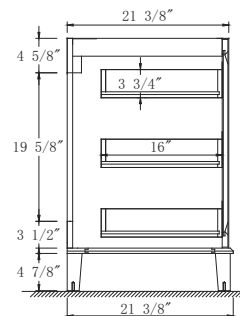

- 48``x22``x34 1/8``(With Top)
- 47``x21 3/8``x33 3/8``(Vanity Only)

Vanity Finish:

White (W)

Countertop:

Black Granite (BK)

Certification:

CARB P2

Dimensions

Front

Back

Side

Top

Features:

- Solid Wood & Hardwood Construction
- 3 Soft-close Drawers
- 2 Soft-close Door
- Brushed nickel hardware
- Adjustable leg levelers
- cUPC Undermount Basin

Dimensions:

- 48``x22``x34 1/8``(With Top)
- 47``x21 3/8``x33 3/8``(Vanity Only)

Vanity Finish:

White (W)

Countertop:

Black Granite (BK)

Certification:

Countertop & Sink

Dimensions:

Countertop: 48"×22"×0.75"

Rectangle undermount basin: 20.1"×15.2"×7.5"