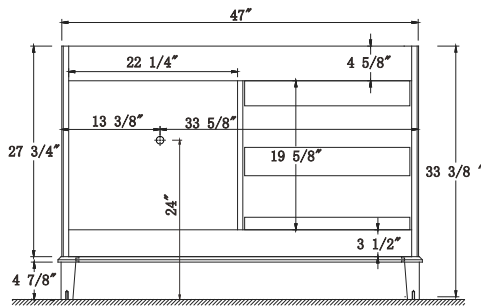

Dimensions

Front

Back

Side

Top

Features:

- Solid Wood & Hardwood Construction
- 3 Soft-close Drawers
- 2 Soft-close Door
- Brushed nickel hardware
- Adjustable leg levelers
- cUPC Undermount Basin

Dimensions:

- 48``x22``x34 1/8``(With Top)
- 47``x21 3/8``x33 3/8``(Vanity Only)

Vanity Finish:

White (W)

Countertop:

Black Granite (BK)

Certification:

CARB P2

Dimensions

Front

Back

Side

Top

Features:

- Solid Wood & Hardwood Construction
- 3 Soft-close Drawers
- 2 Soft-close Door
- Brushed nickel hardware
- Adjustable leg levelers
- cUPC Undermount Basin

Dimensions:

- 48``x22``x34 1/8``(With Top)
- 47``x21 3/8``x33 3/8``(Vanity Only)

Rectangle undermount basin: 20.1"×15.2"×7.5"