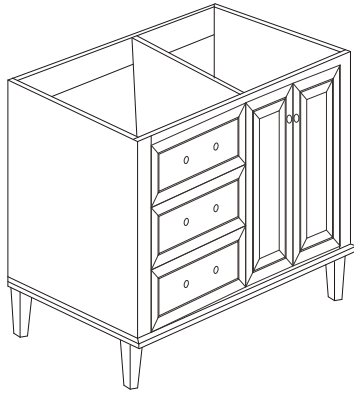

Dimensions

Front

Back

Side

Top

Features:

- Solid Wood & Hardwood Construction
- 3 Soft-close Drawers
- 2 Soft-close Door
- Brushed nickel hardware
- Adjustable leg levelers
- cUPC Undermount Basin

Dimensions:

- 48``x22``x34 1/8``(With Top)
- 47``x21 3/8``x33 3/8``(Vanity Only)

Vanity Finish:

White (W)

Countertop:

Black Granite (BK)

Certification:

CARB P2

Dimensions

Front

Back

Side

Top

Features:

- Solid Wood & Hardwood Construction
- 3 Soft-close Drawers
- 2 Soft-close Door
- Brushed nickel hardware
- Adjustable leg levelers
- cUPC Undermount Basin

Dimensions:

- 48``x22``x34 1/8``(With Top)
- 47``x21 3/8``x33 3/8``(Vanity Only)

Rectangle undermount basin: 20.1"×15.2"×7.5"