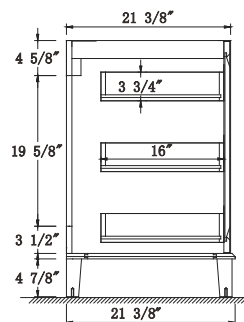

Dimensions

Front

Back

Side

Top

Features:

- Solid Wood & Hardwood Construction
- 3 Soft-close Drawers
- 2 Soft-close Door
- Brushed nickel hardware
- Adjustable leg levelers
- cUPC Undermount Basin

Dimensions:

- 48``x22``x34 1/8``(With Top)
- 47``x21 3/8``x33 3/8``(Vanity Only)

Vanity Finish:

White (W)

Countertop:

Black Granite (BK)

Certification:

CARB P2

Dimensions

Front

Back

Side

Top

Features:

- Solid Wood & Hardwood Construction
- 3 Soft-close Drawers
- 2 Soft-close Door
- Brushed nickel hardware
- Adjustable leg levelers
- cUPC Undermount Basin

Dimensions:

- 48``x22``x34 1/8``(With Top)
- 47``x21 3/8``x33 3/8``(Vanity Only)

Rectangle undermount basin: 20.1"×15.2"×7.5"