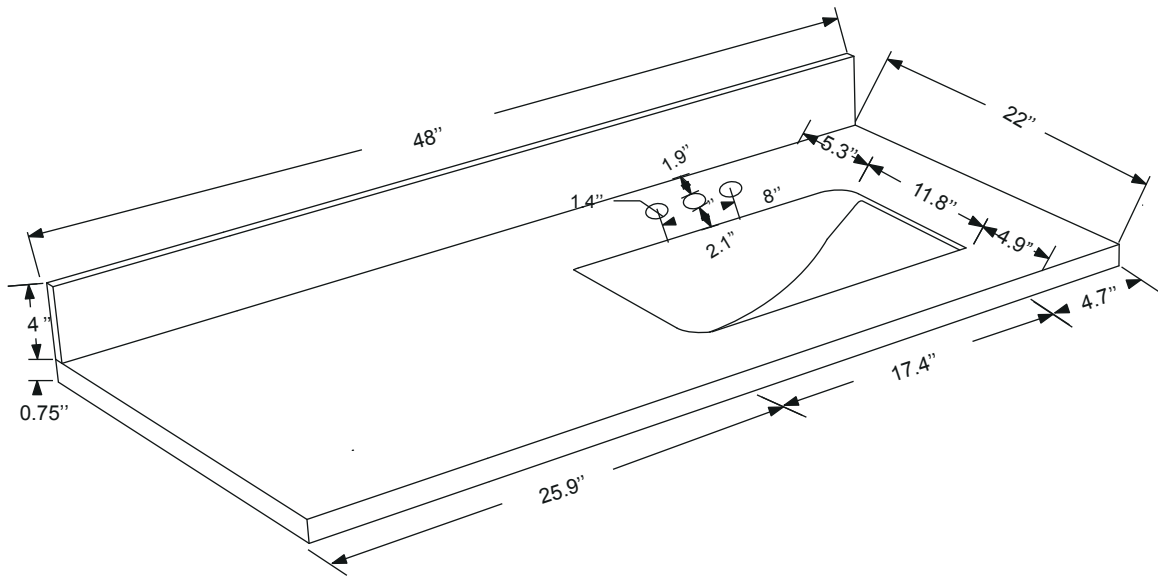

- 48``x22``x34 1/8``(With Top)
- 47``x21 3/8``x33 3/8``(Vanity Only)

Vanity Finish:

White (W)

Countertop:

Black Granite (BK)

Certification:

CARB P2

Dimensions

Front

Back

Side

Top

Features:

- Solid Wood & Hardwood Construction
- 3 Soft-close Drawers
- 2 Soft-close Door
- Brushed nickel hardware
- Adjustable leg levelers
- cUPC Undermount Basin

Dimensions:

- 48``x22``x34 1/8``(With Top)
- 47``x21 3/8``x33 3/8``(Vanity Only)

Vanity Finish:

White (W)

Countertop:

Black Granite (BK)

Certification:

Countertop & Sink

Dimensions:

Countertop: 48"×22"×0.75"

Rectangle undermount basin: 20.1"×15.2"×7.5"