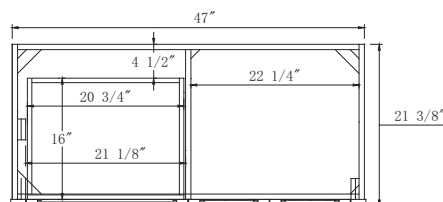

Dimensions

Front

Back

Side

Top

Features:

- Solid Wood & Hardwood Construction
- 3 Soft-close Drawers
- 2 Soft-close Door
- Brushed nickel hardware
- Adjustable leg levelers
- cUPC Undermount Basin

Dimensions:

- 48``x22``x34 1/8``(With Top)
- 47``x21 3/8``x33 3/8``(Vanity Only)

Vanity Finish:

White (W)

Countertop:

Black Granite (BK)

Certification:

CARB P2

Dimensions

Front

Back

Side

Top

Features:

- Solid Wood & Hardwood Construction
- 3 Soft-close Drawers
- 2 Soft-close Door
- Brushed nickel hardware
- Adjustable leg levelers
- cUPC Undermount Basin

Dimensions:

- 48``x22``x34 1/8``(With Top)
- 47``x21 3/8``x33 3/8``(Vanity Only)

Vanity Finish:

White (W)

Countertop:

Black Granite (BK)

Certification:

Countertop & Sink

Dimensions:

Countertop: 48"×22"×0.75"