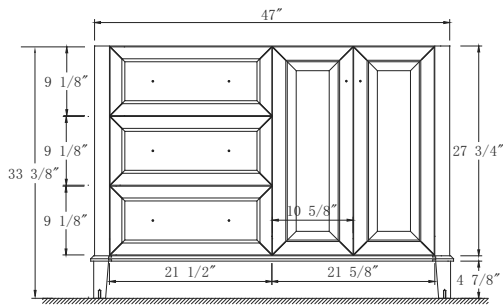

Dimensions

Front

Back

Side

Top

Features:

- Solid Wood & Hardwood Construction
- 3 Soft-close Drawers
- 2 Soft-close Door
- Brushed nickel hardware
- Adjustable leg levelers
- cUPC Undermount Basin

Dimensions:

- 48``x22``x34 1/8``(With Top)
- 47``x21 3/8``x33 3/8``(Vanity Only)

Vanity Finish:

White (W)

Countertop:

Black Granite (BK)

Certification:

CARB P2

Dimensions

Front

Back

Side

Top

Features:

- Solid Wood & Hardwood Construction
- 3 Soft-close Drawers
- 2 Soft-close Door
- Brushed nickel hardware
- Adjustable leg levelers
- cUPC Undermount Basin

Dimensions:

- 48``x22``x34 1/8``(With Top)
- 47``x21 3/8``x33 3/8``(Vanity Only)

Vanity Finish:

White (W)

Countertop:

Black Granite (BK)

Certification:

Countertop & Sink

Dimensions:

Countertop: 48"×22"×0.75"