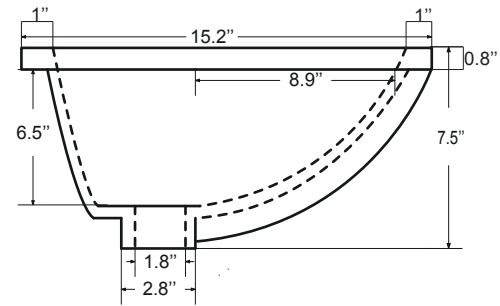

Countertop & Sink

Dimensions:

Countertop: 60"×22"×0.75"

Rectangle undermount basin: 20.1"×15.2"×7.5"