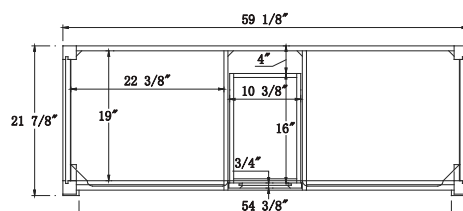

Dimensions

Front

Back

Side

Top

Features:

- Solid Wood & Hardwood Construction
- 6 Soft-close Drawers
- 2 Soft-close Doors
- Brushed nickel hardware
- Adjustable leg levelers
- cUPC Undermount Basin

Dimensions:

Countertop: 48"×22"×0.75"

Rectangle undermount basin: 20.1"×15.2"×7.5"

Dimensions

Front

Back

Side

Top

Features:

- Solid Wood & Hardwood Construction
- 3 Soft-close Drawers
- 4 Soft-close Doors
- Brushed nickel hardware
- Adjustable leg levelers
- cUPC Undermount Basin

Dimensions:

- 60``x22``x34 1/4`` (With Top)
- 59 1/8``x21 7/8``x33 1/2`` (Vanity Only)

Countertop: 60"×22"×0.75"

Rectangle undermount basin: 20.1"×15.2"×7.5"