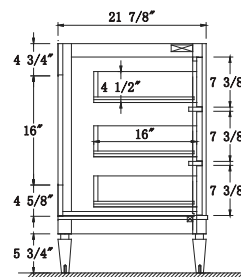

- 48``x22``x34 1/4`` (With Top)
- 47 1/8``x21 7/8``x33 1/2`` (Vanity Only)

Vanity Finish:

- White (W)
- Sapphire Gray (SG)

Countertop:

- Italian carrara white marble (CW)

Certification:

Countertop & Sink

Dimensions:

Countertop: 48"×22"×0.75"

Rectangle undermount basin: 20.1"×15.2"×7.5"

Dimensions

Front

Back

Side

Top

Features:

- Solid Wood & Hardwood Construction
- 3 Soft-close Drawers
- 4 Soft-close Doors
- Brushed nickel hardware
- Adjustable leg levelers
- cUPC Undermount Basin

Dimensions:

- 60``x22``x34 1/4`` (With Top)
- 59 1/8``x21 7/8``x33 1/2`` (Vanity Only)

Countertop: 60"×22"×0.75"

Rectangle undermount basin: 20.1"×15.2"×7.5"