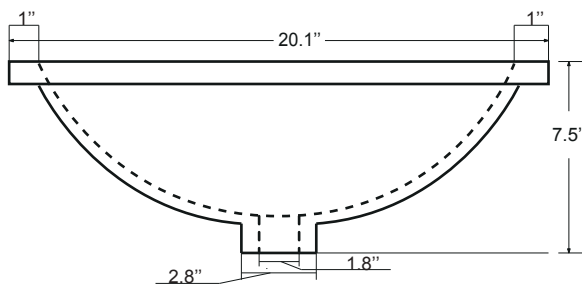

Countertop & Sink

Dimensions:

Countertop: 60"×22"×0.75"

Rectangle undermount basin: 20.1"×15.2"×7.5"