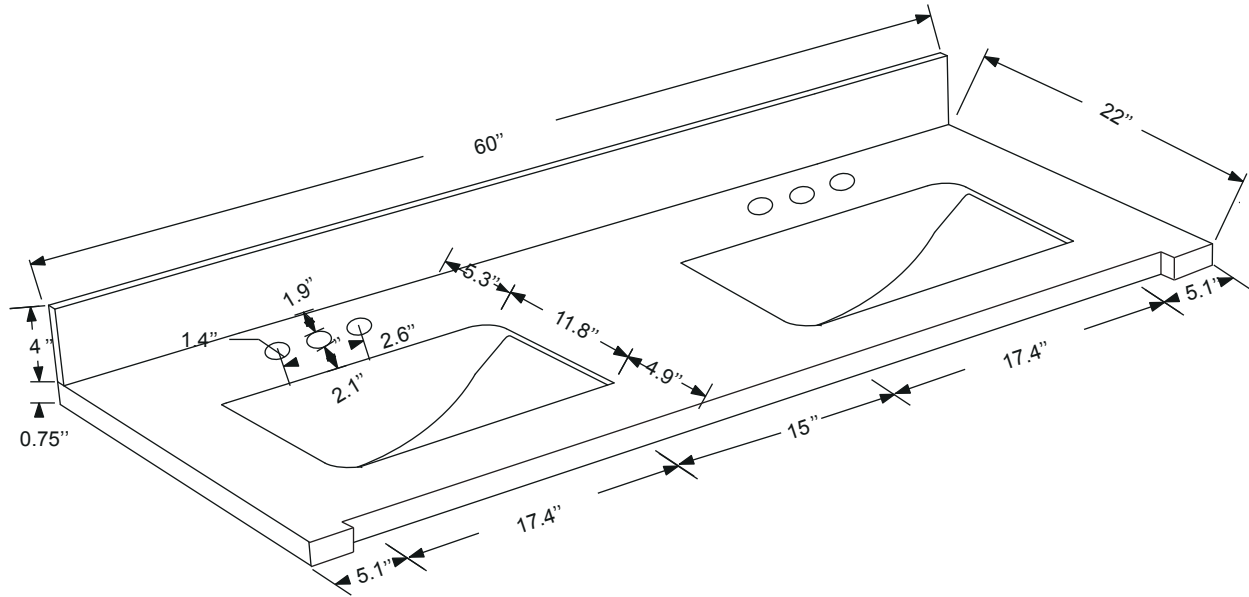

Countertop & Sink

Dimensions:

Countertop: 60"×22"×0.75"

Rectangle undermount basin: 20.1"×15.2"×7.5"