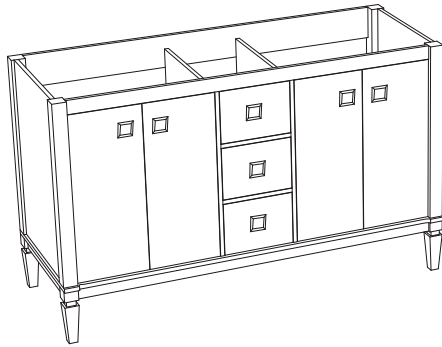

Dimensions

Front

Back

Side

Top

Features:

- Solid Wood & Hardwood Construction
- 6 Soft-close Drawers
- 2 Soft-close Doors
- Brushed nickel hardware
- Adjustable leg levelers
- cUPC Undermount Basin

Dimensions:

Countertop: 48"×22"×0.75"

Rectangle undermount basin: 20.1"×15.2"×7.5"

Dimensions

Front

Back

Side

Top

Features:

- Solid Wood & Hardwood Construction
- 3 Soft-close Drawers
- 4 Soft-close Doors
- Brushed nickel hardware
- Adjustable leg levelers
- cUPC Undermount Basin

Dimensions:

- 60``x22``x34 1/4`` (With Top)
- 59 1/8``x21 7/8``x33 1/2`` (Vanity Only)

Countertop: 60"×22"×0.75"

Rectangle undermount basin: 20.1"×15.2"×7.5"