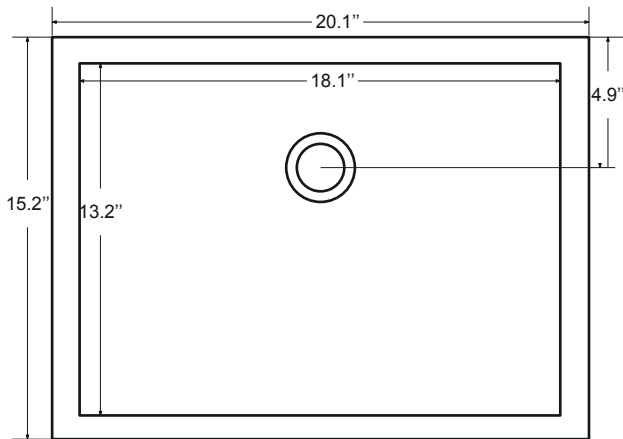

Countertop & Sink

Dimensions:

Countertop: 60"×22"×0.75"

Rectangle undermount basin: 20.1"×15.2"×7.5"