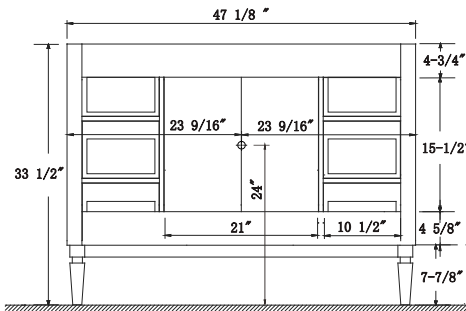

Dimensions

Front

Back

Side

Top

Features:

- Solid Wood & Hardwood Construction
- 6 Soft-close Drawers
- 2 Soft-close Doors
- Brushed nickel hardware
- Adjustable leg levelers
- cUPC Undermount Basin

Dimensions:

- 48``x22``x34 1/4`` (With Top)
- 47 1/8``x21 7/8``x33 1/2`` (Vanity Only)

Vanity Finish:

- White (W)
- Sapphire Gray (SG)

Countertop:

- Italian carrara white marble (CW)

Certification:

Countertop & Sink

Dimensions:

Countertop: 48"×22"×0.75"

Rectangle undermount basin: 20.1"×15.2"×7.5"

Dimensions

Front

Back

Side

Top

Features:

Countertop: 60"×22"×0.75"

Rectangle undermount basin: 20.1"×15.2"×7.5"