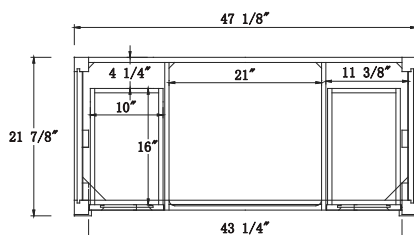

Dimensions

Front

Back

Side

Top

Features:

- Solid Wood & Hardwood Construction
- 6 Soft-close Drawers
- 2 Soft-close Doors
- Brushed nickel hardware
- Adjustable leg levelers
- cUPC Undermount Basin

Dimensions:

- 48``x22``x34 1/4`` (With Top)
- 47 1/8``x21 7/8``x33 1/2`` (Vanity Only)

Vanity Finish:

- White (W)
- Sapphire Gray (SG)

Countertop:

- Italian carrara white marble (CW)

Certification:

Countertop & Sink

Dimensions:

Countertop: 48"×22"×0.75"

Rectangle undermount basin: 20.1"×15.2"×7.5"

Dimensions

Front

Back

Side

Top

Features:

Countertop: 60"×22"×0.75"

Rectangle undermount basin: 20.1"×15.2"×7.5"