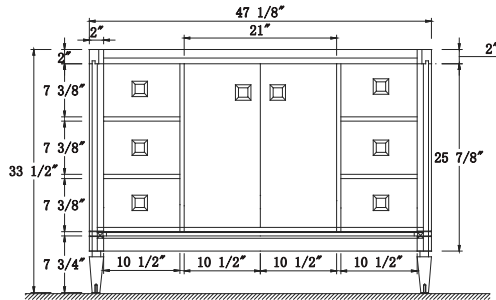

Dimensions

Front

Back

Side

Top

Features:

- Solid Wood & Hardwood Construction
- 6 Soft-close Drawers
- 2 Soft-close Doors
- Brushed nickel hardware
- Adjustable leg levelers
- cUPC Undermount Basin

Dimensions:

- 48``x22``x34 1/4`` (With Top)
- 47 1/8``x21 7/8``x33 1/2`` (Vanity Only)

Vanity Finish:

- White (W)
- Sapphire Gray (SG)

Countertop:

- Italian carrara white marble (CW)

Certification:

Countertop & Sink

Dimensions:

Countertop: 48"×22"×0.75"

Rectangle undermount basin: 20.1"×15.2"×7.5"

Dimensions

Front

Back

Side

Top

Features:

Countertop: 60"×22"×0.75"

Rectangle undermount basin: 20.1"×15.2"×7.5"