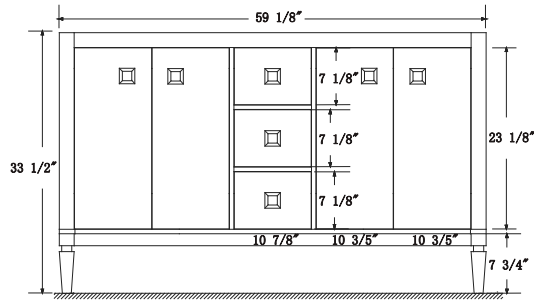

Dimensions

Front

Back

Side

Top

Features:

- Solid Wood & Hardwood Construction
- 6 Soft-close Drawers
- 2 Soft-close Doors
- Brushed nickel hardware
- Adjustable leg levelers
- cUPC Undermount Basin

Dimensions:

- 48``x22``x34 1/4`` (With Top)
- 47 1/8``x21 7/8``x33 1/2`` (Vanity Only)

Vanity Finish:

- White (W)
- Sapphire Gray (SG)

Countertop:

- Italian carrara white marble (CW)

Certification:

Countertop & Sink

Dimensions:

Countertop: 48"×22"×0.75"

Rectangle undermount basin: 20.1"×15.2"×7.5"

Dimensions

Front

Back

Side

Top

Features:

Countertop: 60"×22"×0.75"

Rectangle undermount basin: 20.1"×15.2"×7.5"