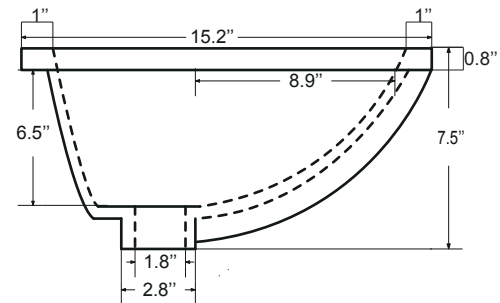

Dimensions

Front

Back

Side

Top

Features:

- Solid Wood & Hardwood Construction
- 6 Soft-close Drawers
- 2 Soft-close Doors
- Brushed nickel hardware
- Adjustable leg levelers
- cUPC Undermount Basin

Dimensions:

- 48``x22``x34 1/4`` (With Top)
- 47 1/8``x21 7/8``x33 1/2`` (Vanity Only)

Vanity Finish:

- White (W)
- Sapphire Gray (SG)

Countertop:

- Italian carrara white marble (CW)

Certification:

Countertop & Sink

Dimensions:

Countertop: 48"×22"×0.75"

Rectangle undermount basin: 20.1"×15.2"×7.5"

Dimensions

Front

Back

Side

Top

Features:

Countertop: 60"×22"×0.75"

Rectangle undermount basin: 20.1"×15.2"×7.5"