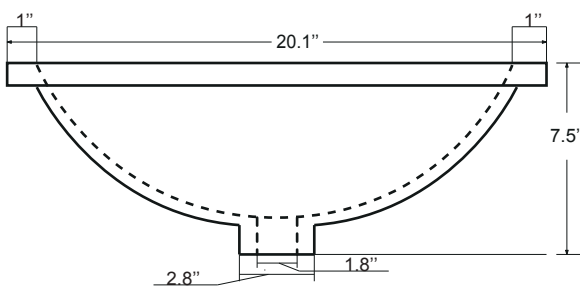

Dimensions

Front

Back

Side

Top

Features:

- Solid Wood & Hardwood Construction
- 6 Soft-close Drawers
- 2 Soft-close Doors
- Brushed nickel hardware
- Adjustable leg levelers
- cUPC Undermount Basin

Dimensions:

- 48``x22``x34 1/4`` (With Top)
- 47 1/8``x21 7/8``x33 1/2`` (Vanity Only)

Vanity Finish:

- White (W)
- Sapphire Gray (SG)

Countertop:

- Italian carrara white marble (CW)

Certification:

Countertop & Sink

Dimensions:

Countertop: 48"×22"×0.75"

Rectangle undermount basin: 20.1"×15.2"×7.5"

Dimensions

Front

Back

Side

Top

Features:

Countertop: 60"×22"×0.75"

Rectangle undermount basin: 20.1"×15.2"×7.5"