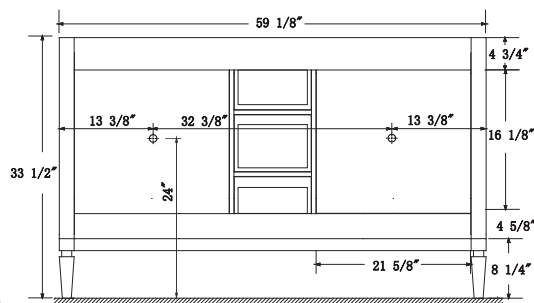

Dimensions

Front

Back

Side

Top

Features:

- Solid Wood & Hardwood Construction
- 6 Soft-close Drawers
- 2 Soft-close Doors
- Brushed nickel hardware
- Adjustable leg levelers
- cUPC Undermount Basin

Dimensions:

Countertop: 48"×22"×0.75"

Rectangle undermount basin: 20.1"×15.2"×7.5"

Dimensions

Front

Back

Side

Top

Features:

- Solid Wood & Hardwood Construction
- 3 Soft-close Drawers
- 4 Soft-close Doors
- Brushed nickel hardware
- Adjustable leg levelers
- cUPC Undermount Basin

Dimensions:

- 60``x22``x34 1/4`` (With Top)
- 59 1/8``x21 7/8``x33 1/2`` (Vanity Only)

Countertop: 60"×22"×0.75"

Rectangle undermount basin: 20.1"×15.2"×7.5"