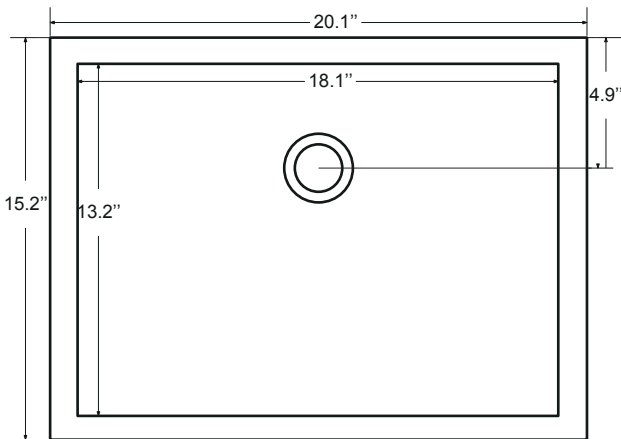

Dimensions

Front

Back

Side

Top

Features:

- Solid Wood & Hardwood Construction
- 6 Soft-close Drawers
- 2 Soft-close Doors
- Brushed nickel hardware
- Adjustable leg levelers
- cUPC Undermount Basin

Dimensions:

- 48``x22``x34 1/4`` (With Top)
- 47 1/8``x21 7/8``x33 1/2`` (Vanity Only)

Vanity Finish:

- White (W)
- Sapphire Gray (SG)

Countertop:

- Italian carrara white marble (CW)

Certification:

Countertop & Sink

Dimensions:

Countertop: 48"×22"×0.75"

Rectangle undermount basin: 20.1"×15.2"×7.5"

Dimensions

Front

Back

Side

Top

Features:

Countertop: 60"×22"×0.75"

Rectangle undermount basin: 20.1"×15.2"×7.5"