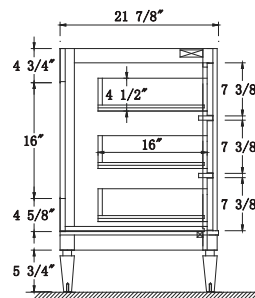

Dimensions

Front

Back

Side

Top

Features:

- Solid Wood & Hardwood Construction
- 6 Soft-close Drawers
- 2 Soft-close Doors
- Brushed nickel hardware
- Adjustable leg levelers
- cUPC Undermount Basin

Dimensions:

- 48``x22``x34 1/4`` (With Top)
- 47 1/8``x21 7/8``x33 1/2`` (Vanity Only)

Vanity Finish:

- White (W)
- Sapphire Gray (SG)

Countertop:

- Italian carrara white marble (CW)

Certification:

Countertop & Sink

Dimensions:

Countertop: 48"×22"×0.75"

Rectangle undermount basin: 20.1"×15.2"×7.5"

Dimensions

Front

Back

Side

Top

Features:

Countertop: 60"×22"×0.75"

Rectangle undermount basin: 20.1"×15.2"×7.5"