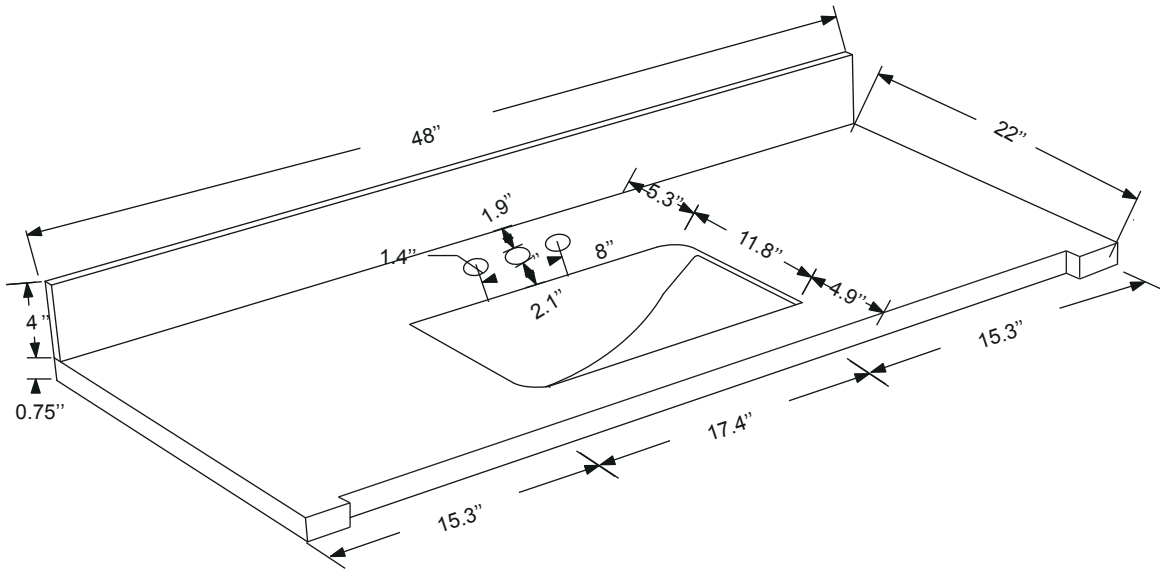

Dimensions

Front

Back

Side

Top

Features:

- Solid Wood & Hardwood Construction
- 6 Soft-close Drawers
- 2 Soft-close Doors
- Brushed nickel hardware
- Adjustable leg levelers
- cUPC Undermount Basin

Dimensions:

- 48``x22``x34 1/4`` (With Top)
- 47 1/8``x21 7/8``x33 1/2`` (Vanity Only)

Vanity Finish:

- White (W)
- Sapphire Gray (SG)

Countertop:

- Italian carrara white marble (CW)

Certification:

Countertop & Sink

Dimensions:

Countertop: 48"×22"×0.75"

Rectangle undermount basin: 20.1"×15.2"×7.5"

Dimensions

Front

Back

Side

Top

Features:

Countertop: 60"×22"×0.75"

Rectangle undermount basin: 20.1"×15.2"×7.5"