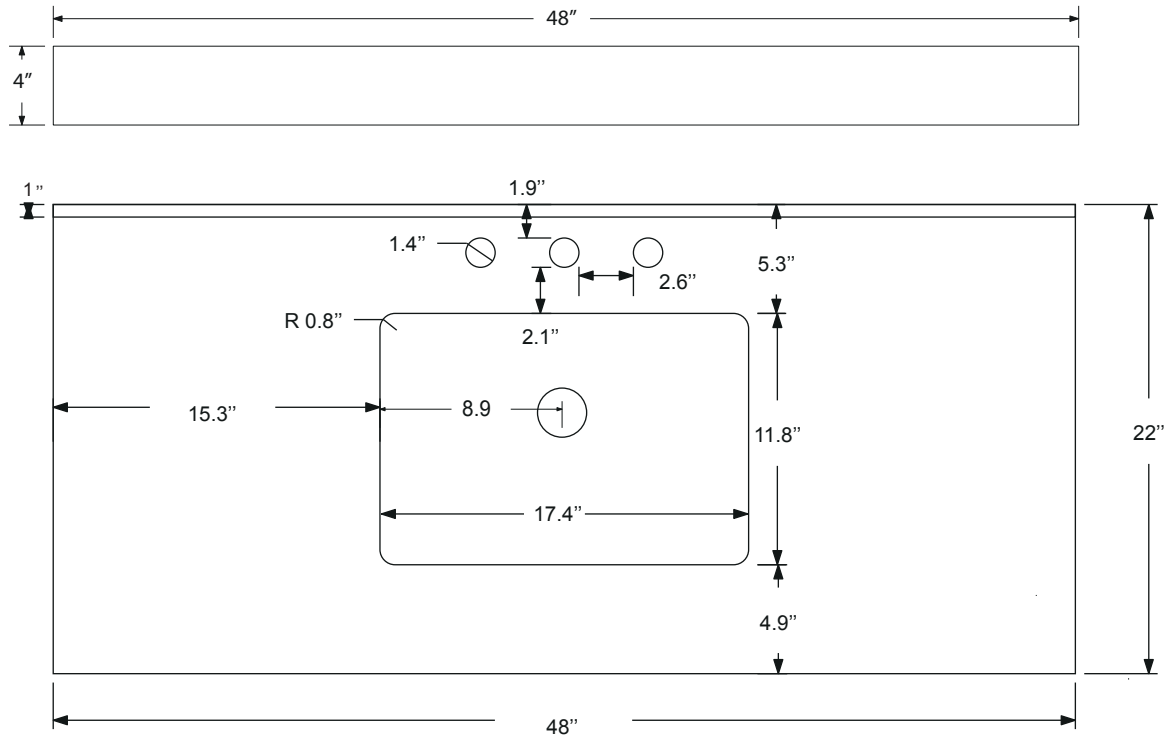

Dimensions

Front

Back

Side

Top

Features:

- Solid Wood & Hardwood Construction
- 6 Soft-close Drawers
- 2 Soft-close Doors
- Brushed nickel hardware
- Adjustable leg levelers
- cUPC Undermount Basin

Dimensions:

- 48``x22``x34 1/8``(With Top)
- 47 1/2``x21 5/8``x33 3/8``(Vanity Only)

Vanity Finish:

- White (W)
- Sapphire Gray (SG)

Countertop:

- Italian carrara white marble (CW)

Certification:

CARB P2

Countertop & Sink

Dimensions:

Countertop: 48"×22"×0.75"

Rectangle undermount basin: 20.1"×15.2"×7.5"

Dimensions

Front

Back

Side

Top

Features:

- Solid Wood & Hardwood Construction
- 3 Soft-close Drawers
- 4 Soft-close Doors
- Brushed nickel hardware
- Adjustable leg levelers
- cUPC Undermount Basin

Dimensions:

- 60``x22``x34 1/8``(With Top)
- 59 1/2``x21 5/8``x33 3/8``(Vanity Only)