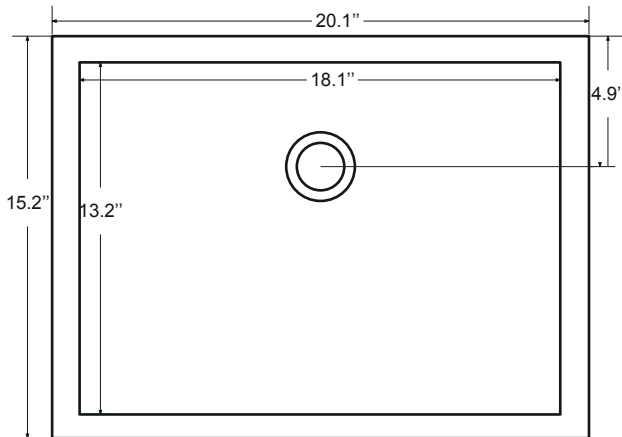

Dimensions

Front

Back

Side

Top

Features:

- Solid Wood & Hardwood Construction
- 6 Soft-close Drawers
- 2 Soft-close Doors
- Brushed nickel hardware
- Adjustable leg levelers
- cUPC Undermount Basin

Dimensions:

- 48``x22``x34 1/8``(With Top)
- 47 1/2``x21 5/8``x33 3/8``(Vanity Only)

Vanity Finish:

- White (W)
- Sapphire Gray (SG)

Countertop:

- Italian carrara white marble (CW)

Certification:

CARB P2

Countertop & Sink

Dimensions:

Countertop: 48"×22"×0.75"

Rectangle undermount basin: 20.1"×15.2"×7.5"

Dimensions

Front

Back

Side

Top

Features:

- Solid Wood & Hardwood Construction
- 3 Soft-close Drawers
- 4 Soft-close Doors
- Brushed nickel hardware
- Adjustable leg levelers
- cUPC Undermount Basin

Dimensions:

- 60``x22``x34 1/8``(With Top)
- 59 1/2``x21 5/8``x33 3/8``(Vanity Only)