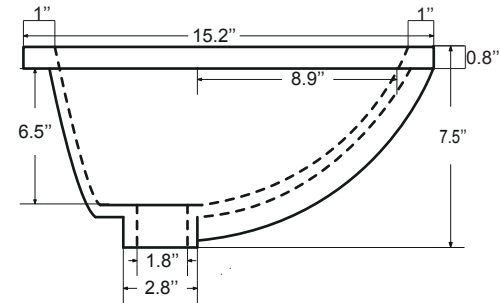

Dimensions

Front

Back

Side

Top

Features:

- Solid Wood & Hardwood Construction
- 6 Soft-close Drawers
- 2 Soft-close Doors
- Brushed nickel hardware
- Adjustable leg levelers
- cUPC Undermount Basin

Dimensions:

- 48``x22``x34 1/8``(With Top)
- 47 1/2``x21 5/8``x33 3/8``(Vanity Only)

Vanity Finish:

- White (W)
- Sapphire Gray (SG)

Countertop:

- Italian carrara white marble (CW)

Certification:

CARB P2

Countertop & Sink

Dimensions:

Countertop: 48"×22"×0.75"

Rectangle undermount basin: 20.1"×15.2"×7.5"

Dimensions

Front

Back

Side

Top

Features:

- Solid Wood & Hardwood Construction
- 3 Soft-close Drawers
- 4 Soft-close Doors
- Brushed nickel hardware
- Adjustable leg levelers
- cUPC Undermount Basin

Dimensions:

- 60``x22``x34 1/8``(With Top)
- 59 1/2``x21 5/8``x33 3/8``(Vanity Only)