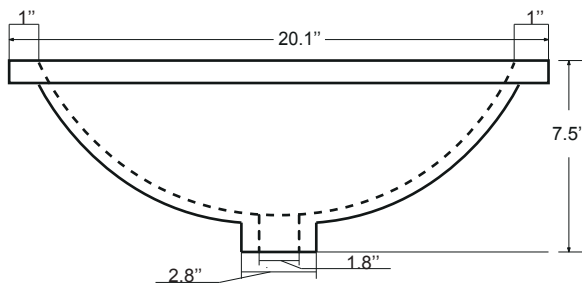

Dimensions

Front

Back

Side

Top

Features:

- Solid Wood & Hardwood Construction
- 6 Soft-close Drawers
- 2 Soft-close Doors
- Brushed nickel hardware
- Adjustable leg levelers
- cUPC Undermount Basin

Dimensions:

- 48``x22``x34 1/8``(With Top)
- 47 1/2``x21 5/8``x33 3/8``(Vanity Only)

Vanity Finish:

- White (W)
- Sapphire Gray (SG)

Countertop:

- Italian carrara white marble (CW)

Certification:

CARB P2

Countertop & Sink

Dimensions:

Countertop: 48"×22"×0.75"

Rectangle undermount basin: 20.1"×15.2"×7.5"

Dimensions

Front

Back

Side

Top

Features:

- Solid Wood & Hardwood Construction
- 3 Soft-close Drawers
- 4 Soft-close Doors
- Brushed nickel hardware
- Adjustable leg levelers
- cUPC Undermount Basin

Dimensions:

- 60``x22``x34 1/8``(With Top)
- 59 1/2``x21 5/8``x33 3/8``(Vanity Only)