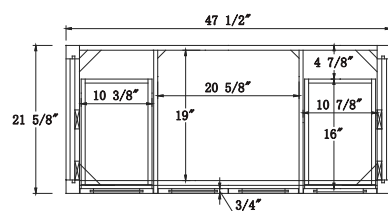

Dimensions

Front

Back

Side

Top

Features:

- Solid Wood & Hardwood Construction
- 6 Soft-close Drawers
- 2 Soft-close Doors
- Brushed nickel hardware
- Adjustable leg levelers
- cUPC Undermount Basin

Dimensions:

- 48``x22``x34 1/8``(With Top)
- 47 1/2``x21 5/8``x33 3/8``(Vanity Only)

Vanity Finish:

- White (W)
- Sapphire Gray (SG)

Countertop:

- Italian carrara white marble (CW)

Certification:

CARB P2

Countertop & Sink

Dimensions:

Countertop: 48"×22"×0.75"

Rectangle undermount basin: 20.1"×15.2"×7.5"

Dimensions

Front

Back

Side

Top

Features:

- Solid Wood & Hardwood Construction
- 3 Soft-close Drawers
- 4 Soft-close Doors
- Brushed nickel hardware
- Adjustable leg levelers
- cUPC Undermount Basin

Dimensions:

- 60``x22``x34 1/8``(With Top)
- 59 1/2``x21 5/8``x33 3/8``(Vanity Only)