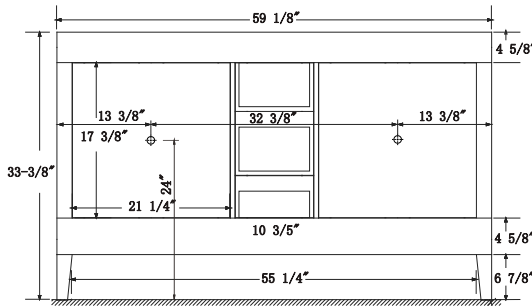

Dimensions

Front

Back

Side

Top

Features:

- Solid Wood & Hardwood Construction
- 6 Soft-close Drawers
- 2 Soft-close Doors
- Brushed nickel hardware
- Adjustable leg levelers
- cUPC Undermount Basin

Dimensions:

- 48``x22``x34 1/8``(With Top)
- 47 1/2``x21 5/8``x33 3/8``(Vanity Only)

Vanity Finish:

- White (W)
- Sapphire Gray (SG)

Countertop:

- Italian carrara white marble (CW)

Certification:

CARB P2

Countertop & Sink

Dimensions:

Countertop: 48"×22"×0.75"

Rectangle undermount basin: 20.1"×15.2"×7.5"

Dimensions

Front

Back

Side

Top

Features:

- Solid Wood & Hardwood Construction
- 3 Soft-close Drawers
- 4 Soft-close Doors
- Brushed nickel hardware
- Adjustable leg levelers
- cUPC Undermount Basin

Dimensions:

- 60``x22``x34 1/8``(With Top)
- 59 1/2``x21 5/8``x33 3/8``(Vanity Only)