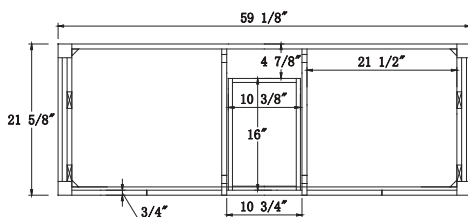

Dimensions

Front

Back

Side

Top

Features:

- Solid Wood & Hardwood Construction
- 6 Soft-close Drawers
- 2 Soft-close Doors
- Brushed nickel hardware
- Adjustable leg levelers
- cUPC Undermount Basin

Dimensions:

Dimensions:

Countertop: 48"×22"×0.75"

Rectangle undermount basin: 20.1"×15.2"×7.5"

Dimensions

Front

Back

Side

Top

Features:

- Solid Wood & Hardwood Construction
- 3 Soft-close Drawers
- 4 Soft-close Doors
- Brushed nickel hardware
- Adjustable leg levelers
- cUPC Undermount Basin

Dimensions:

- 60``x22``x34 1/8``(With Top)
- 59 1/2``x21 5/8``x33 3/8``(Vanity Only)