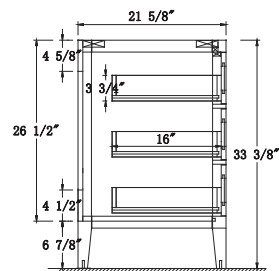

Dimensions

Front

Back

Side

Top

Features:

- Solid Wood & Hardwood Construction
- 6 Soft-close Drawers
- 2 Soft-close Doors
- Brushed nickel hardware
- Adjustable leg levelers
- cUPC Undermount Basin

Dimensions:

- 48``x22``x34 1/8``(With Top)
- 47 1/2``x21 5/8``x33 3/8``(Vanity Only)

Vanity Finish:

- White (W)
- Sapphire Gray (SG)

Countertop:

- Italian carrara white marble (CW)

Certification:

CARB P2

Countertop & Sink

Dimensions:

Countertop: 48"×22"×0.75"

Rectangle undermount basin: 20.1"×15.2"×7.5"

Dimensions

Front

Back

Side

Top

Features:

- Solid Wood & Hardwood Construction
- 3 Soft-close Drawers
- 4 Soft-close Doors
- Brushed nickel hardware
- Adjustable leg levelers
- cUPC Undermount Basin

Dimensions:

- 60``x22``x34 1/8``(With Top)
- 59 1/2``x21 5/8``x33 3/8``(Vanity Only)