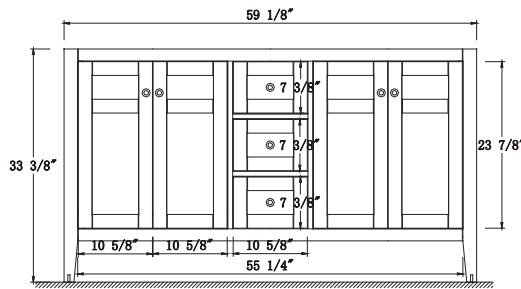

Dimensions

Front

Back

Side

Top

Features:

- Solid Wood & Hardwood Construction
- 6 Soft-close Drawers
- 2 Soft-close Doors
- Brushed nickel hardware
- Adjustable leg levelers
- cUPC Undermount Basin

Dimensions:

- 48``x22``x34 1/8``(With Top)
- 47 1/2``x21 5/8``x33 3/8``(Vanity Only)

Vanity Finish:

- White (W)
- Sapphire Gray (SG)

Countertop:

- Italian carrara white marble (CW)

Certification:

CARB P2

Countertop & Sink

Dimensions:

Countertop: 48"×22"×0.75"

Rectangle undermount basin: 20.1"×15.2"×7.5"

Dimensions

Front

Back

Side

Top

Features:

- Solid Wood & Hardwood Construction
- 3 Soft-close Drawers
- 4 Soft-close Doors
- Brushed nickel hardware
- Adjustable leg levelers
- cUPC Undermount Basin

Dimensions:

- 60``x22``x34 1/8``(With Top)
- 59 1/2``x21 5/8``x33 3/8``(Vanity Only)