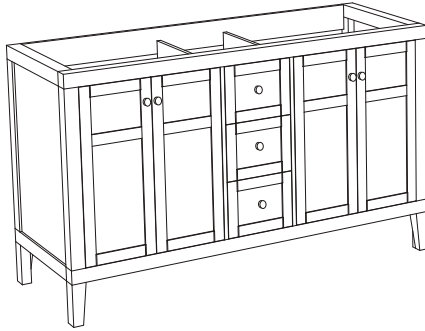

Dimensions

Front

Back

Side

Top

Features:

- Solid Wood & Hardwood Construction
- 6 Soft-close Drawers
- 2 Soft-close Doors
- Brushed nickel hardware
- Adjustable leg levelers
- cUPC Undermount Basin

Dimensions:

Dimensions:

Countertop: 48"×22"×0.75"

Rectangle undermount basin: 20.1"×15.2"×7.5"

Dimensions

Front

Back

Side

Top

Features:

- Solid Wood & Hardwood Construction
- 3 Soft-close Drawers
- 4 Soft-close Doors
- Brushed nickel hardware
- Adjustable leg levelers
- cUPC Undermount Basin

Dimensions:

- 60``x22``x34 1/8``(With Top)
- 59 1/2``x21 5/8``x33 3/8``(Vanity Only)