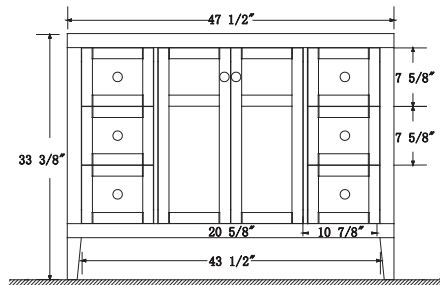

Dimensions

Front

Back

Side

Top

Features:

- Solid Wood & Hardwood Construction
- 6 Soft-close Drawers
- 2 Soft-close Doors
- Brushed nickel hardware
- Adjustable leg levelers
- cUPC Undermount Basin

Dimensions:

- 48``x22``x34 1/8``(With Top)
- 47 1/2``x21 5/8``x33 3/8``(Vanity Only)

Vanity Finish:

- White (W)
- Sapphire Gray (SG)

Countertop:

- Italian carrara white marble (CW)

Certification:

CARB P2

Countertop & Sink

Dimensions:

Countertop: 48"×22"×0.75"

Rectangle undermount basin: 20.1"×15.2"×7.5"

Dimensions

Front

Back

Side

Top

Features:

- Solid Wood & Hardwood Construction
- 3 Soft-close Drawers
- 4 Soft-close Doors
- Brushed nickel hardware
- Adjustable leg levelers
- cUPC Undermount Basin

Dimensions:

- 60``x22``x34 1/8``(With Top)
- 59 1/2``x21 5/8``x33 3/8``(Vanity Only)