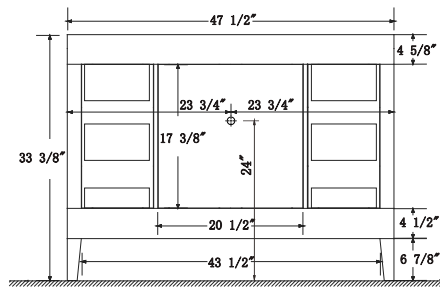

Dimensions

Front

Back

Side

Top

Features:

- Solid Wood & Hardwood Construction
- 6 Soft-close Drawers
- 2 Soft-close Doors
- Brushed nickel hardware
- Adjustable leg levelers
- cUPC Undermount Basin

Dimensions:

- 48``x22``x34 1/8``(With Top)
- 47 1/2``x21 5/8``x33 3/8``(Vanity Only)

Vanity Finish:

- White (W)
- Sapphire Gray (SG)

Countertop:

- Italian carrara white marble (CW)

Certification:

CARB P2

Countertop & Sink

Dimensions:

Countertop: 48"×22"×0.75"

Rectangle undermount basin: 20.1"×15.2"×7.5"

Dimensions

Front

Back

Side

Top

Features:

- Solid Wood & Hardwood Construction
- 3 Soft-close Drawers
- 4 Soft-close Doors
- Brushed nickel hardware
- Adjustable leg levelers
- cUPC Undermount Basin

Dimensions:

- 60``x22``x34 1/8``(With Top)
- 59 1/2``x21 5/8``x33 3/8``(Vanity Only)