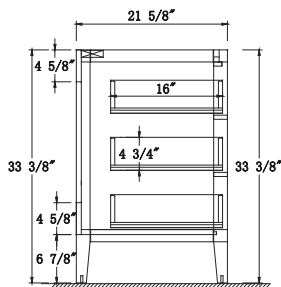

Dimensions

Front

Back

Side

Top

Features:

- Solid Wood & Hardwood Construction
- 6 Soft-close Drawers
- 2 Soft-close Doors
- Brushed nickel hardware
- Adjustable leg levelers
- cUPC Undermount Basin

Dimensions:

- 48``x22``x34 1/8``(With Top)
- 47 1/2``x21 5/8``x33 3/8``(Vanity Only)

Vanity Finish:

- White (W)
- Sapphire Gray (SG)

Countertop:

- Italian carrara white marble (CW)

Certification:

CARB P2

Countertop & Sink

Dimensions:

Countertop: 48"×22"×0.75"

Rectangle undermount basin: 20.1"×15.2"×7.5"

Dimensions

Front

Back

Side

Top

Features:

- Solid Wood & Hardwood Construction
- 3 Soft-close Drawers
- 4 Soft-close Doors
- Brushed nickel hardware
- Adjustable leg levelers
- cUPC Undermount Basin

Dimensions:

- 60``x22``x34 1/8``(With Top)
- 59 1/2``x21 5/8``x33 3/8``(Vanity Only)